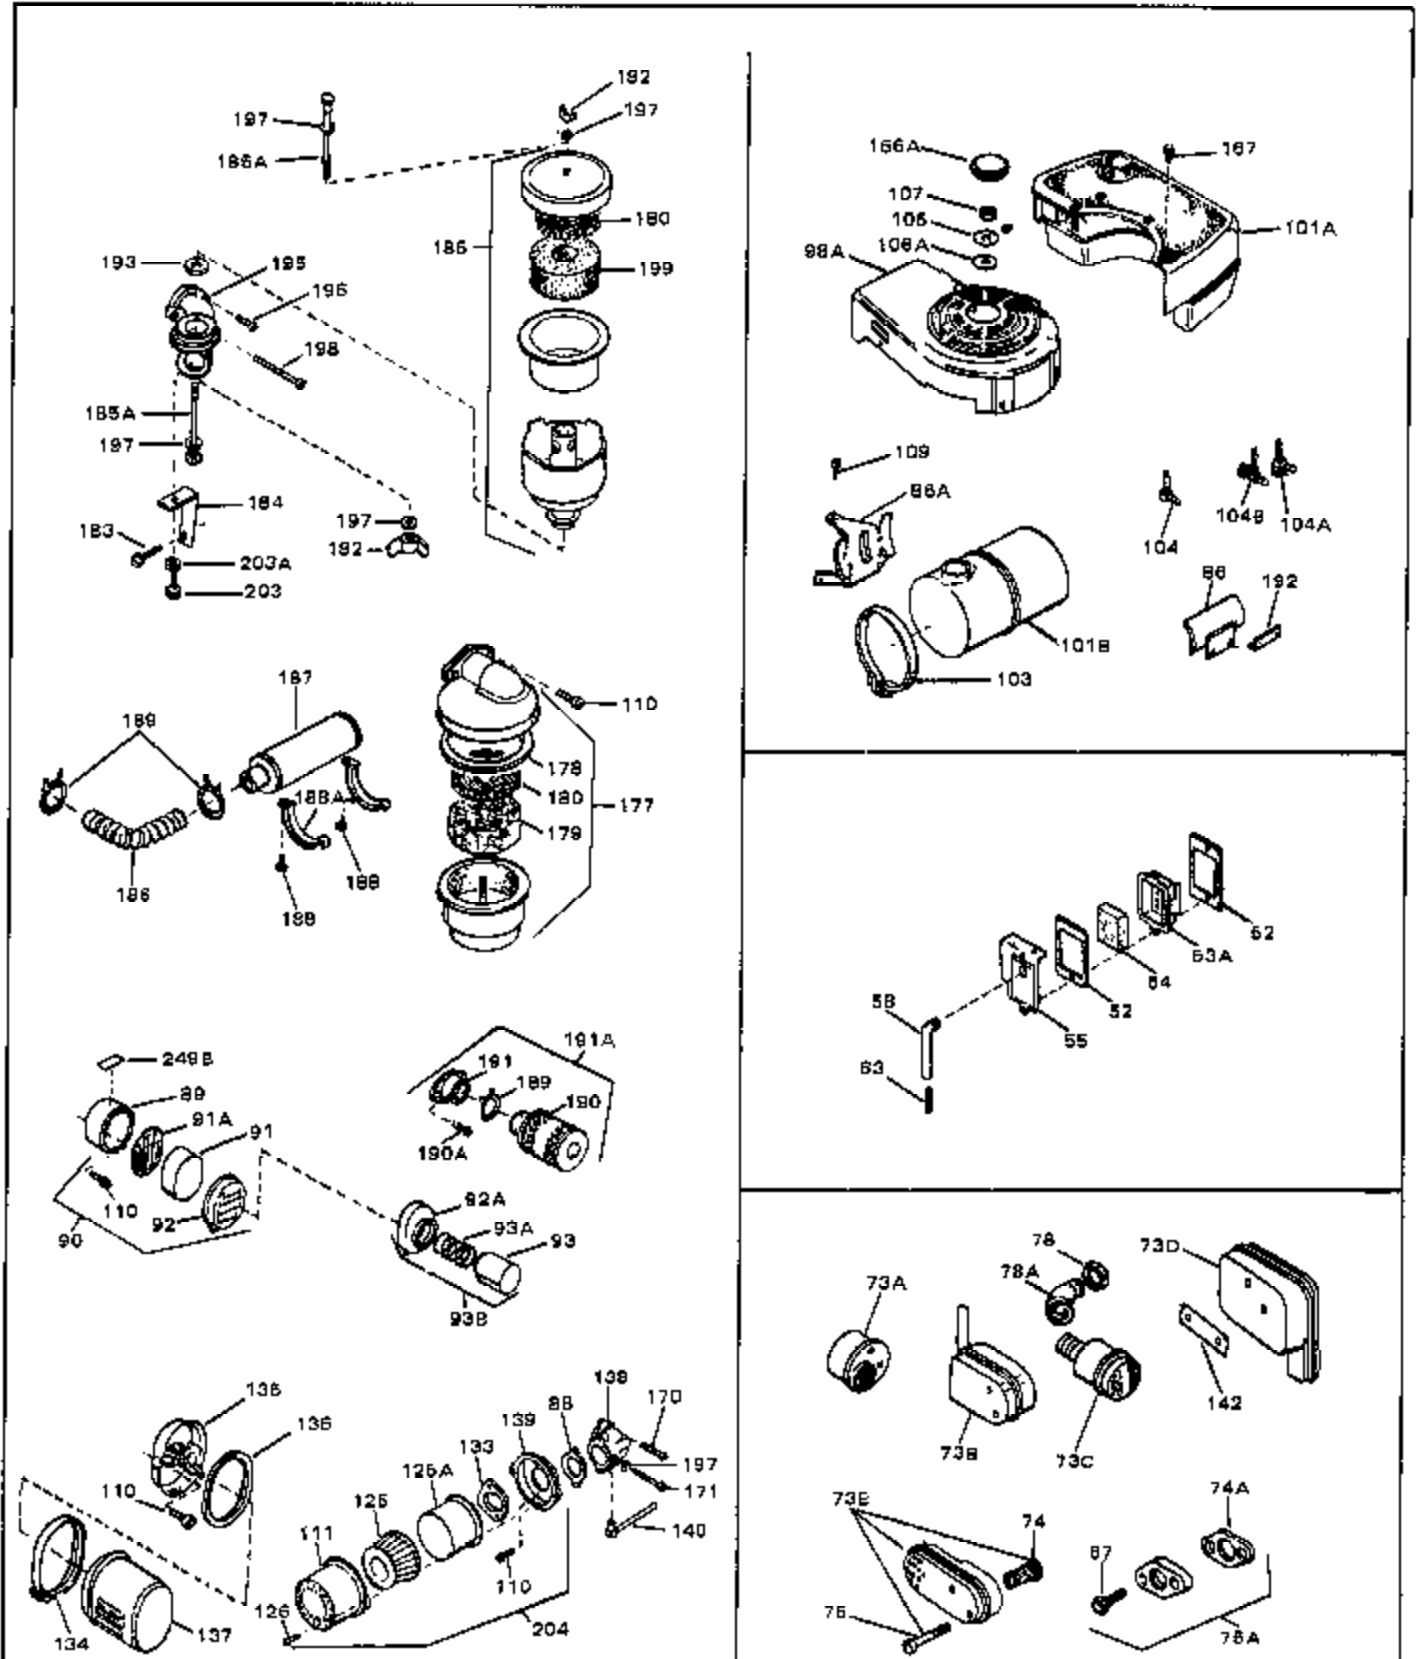

Ref #	Part Number	Qty	Description
52	31619	0	Gasket, Breather cover
63	31778	0	Spring, Coil
67	30063	0	Screw
73C	30911	0	Muffler
75A	730162	0	Kit, Muffler Adapter
75	27182	0	Screw, Hex hd. cap, 1/4-20 x 3-3/8
75	30298	0	Screw, Hex hd. cap, 1/4-20 x 2-1/2
75	650234	0	Screw, Hex hd. cap, 1/4-20 x 3
75	650243	0	Screw, Hex hd. cap, 1/4-20 x 2-3/4
75	650253	0	Screw, Hex hd. cap, 1/4-20 x 2-1/4
75	650493	0	Screw, Hex hd. Sems, 1/4-20 x 1-3/4
75	650795	0	Screw, Hex hd. cap, Sems, 1/4-20 x 2-5/16
78A	28885	0	Elbow, Exhaust (90°)
78A	30617	0	Elbow, Exhaust (45°)
78	27675	0	Nut, Conduit
88	33051	0	Gasket, Air cleaner
91A	29962	0	Screen, Air cleaner
93A	450150	0	Spring, Pre-cleaner
93	450124	0	Bag, Pre-cleaner
93B	730510	0	Kit, Pre-cleaner
104A	29683	0	Strainer & Shut-off
104	28584	0	Strainer & Elbow
104B	30863	0	Valve, Fuel shut-off
106	650490	0	Washer, Belleville
107	650607	0	Nut, Flywheel
109	650561	0	Screw
110	28820	0	Screw
110	29786	0	Screw
110	650399	0	Screw, Phil. fil. hd. Sems, 10-32 x 5/8
126	650152	0	Screw
133	30767	0	Spacer, Air cleaner
140	30635	0	Fitting, Breather
170	650163	0	Screw, Fil. hd. Sems, 10-32 x 7/8
171	650520	0	Screw
182	9577	0	Nut, Wing, 10-24
183	29511	0	Screw, Slotted hex washer hd., 1/4-20 x 7/16
184	30418	0	Bracket, Cleaner elbow
191A	730145	0	Air Cleaner Kit
192	29432	0	Bracket, Housing
193	27165	0	Gasket, Elbow
196	650163	0	Screw, Fil. hd. Sems, 10-32 x 7/8
197	27183	0	Washer, Fiber
197	31905	0	Washer, Paper
198	650519	0	Screw
198	650520	0	Screw
199	31408	0	Element, Air cleaner
203	30688	0	Screw, Hex hd. Sems, 1/4-20 x 1/2
203A	650722	0	Lockwasher, 1/4
204	730127	0	Cleaner Assy., Air (Poly)