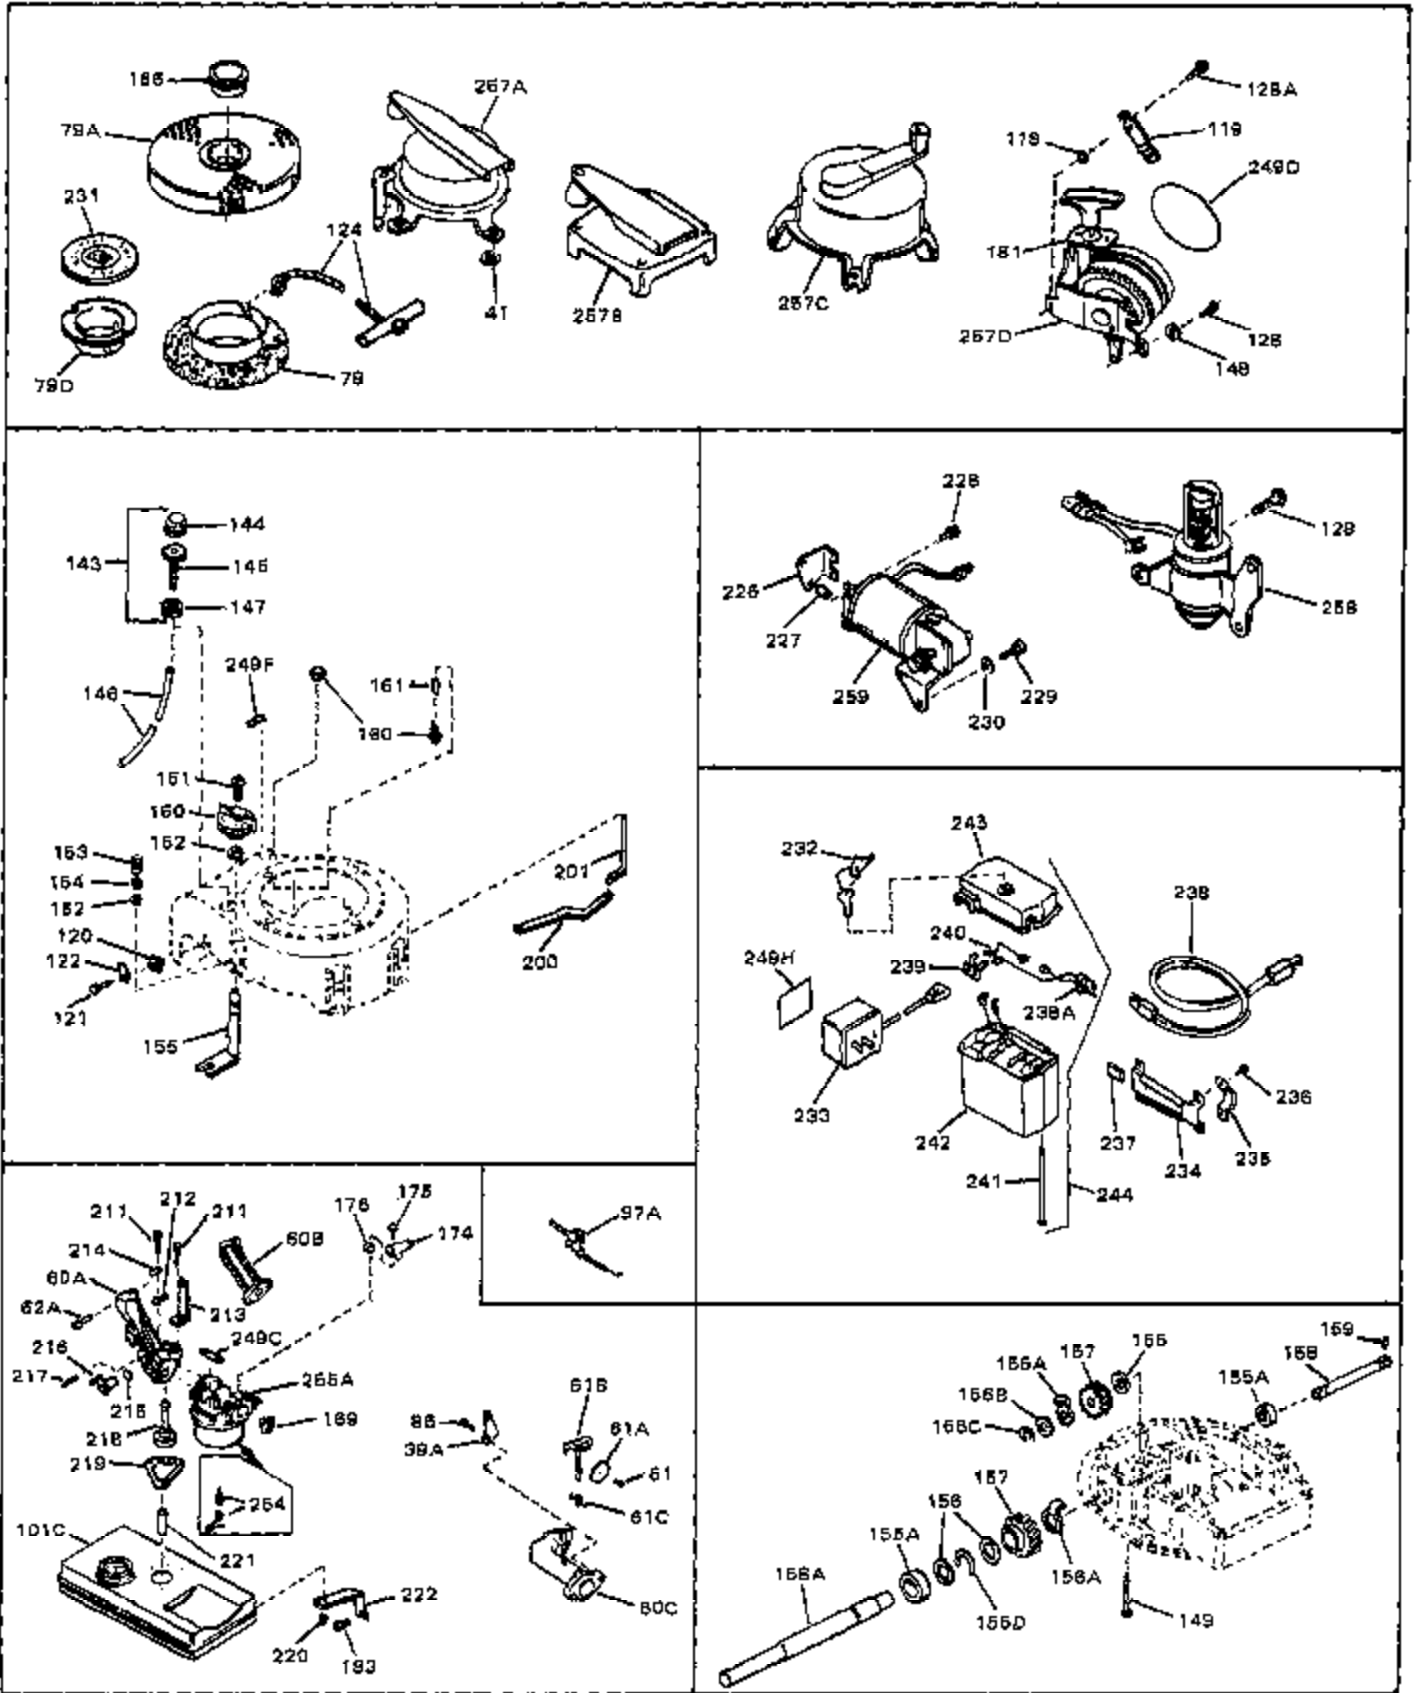

Ref #	Part Number	Qty	Description
41	27070	0	Lockwasher
41	27656	0	Washer, Flat
41	650168	0	Washer, Flat
79	30892	0	Pulley, Rope starter
79A	32237	0	Screen, Flywheel
85	30564	0	Screw
85	6201	0	Screw
85	6202	0	Screw
124	590343	0	Rope & Handle Assy., Starter
128	650737	0	Screw, Hex washer hd. taptite, 1/4-20 x 1/2
143	32182	0	Primer Assy.
144	32183	0	Bulb, Primer
145	32184	0	Body, Primer
146	32180A	0	Line, Primer
147	32312	0	Retainer, Primer bulb
148	8345	0	Washer, 1/4
149	650492	0	Screw
166	32119	0	Plug, Screen
166	32236	0	Plug, Screen
181	590441	0	Rope Guide Assy.
181	590516	0	Bracket Assy.
183	29511	0	Screw, Slotted hex washer hd., 1/4-20 x 7/16
257D	590450A	0	Starter, Side mount rewind