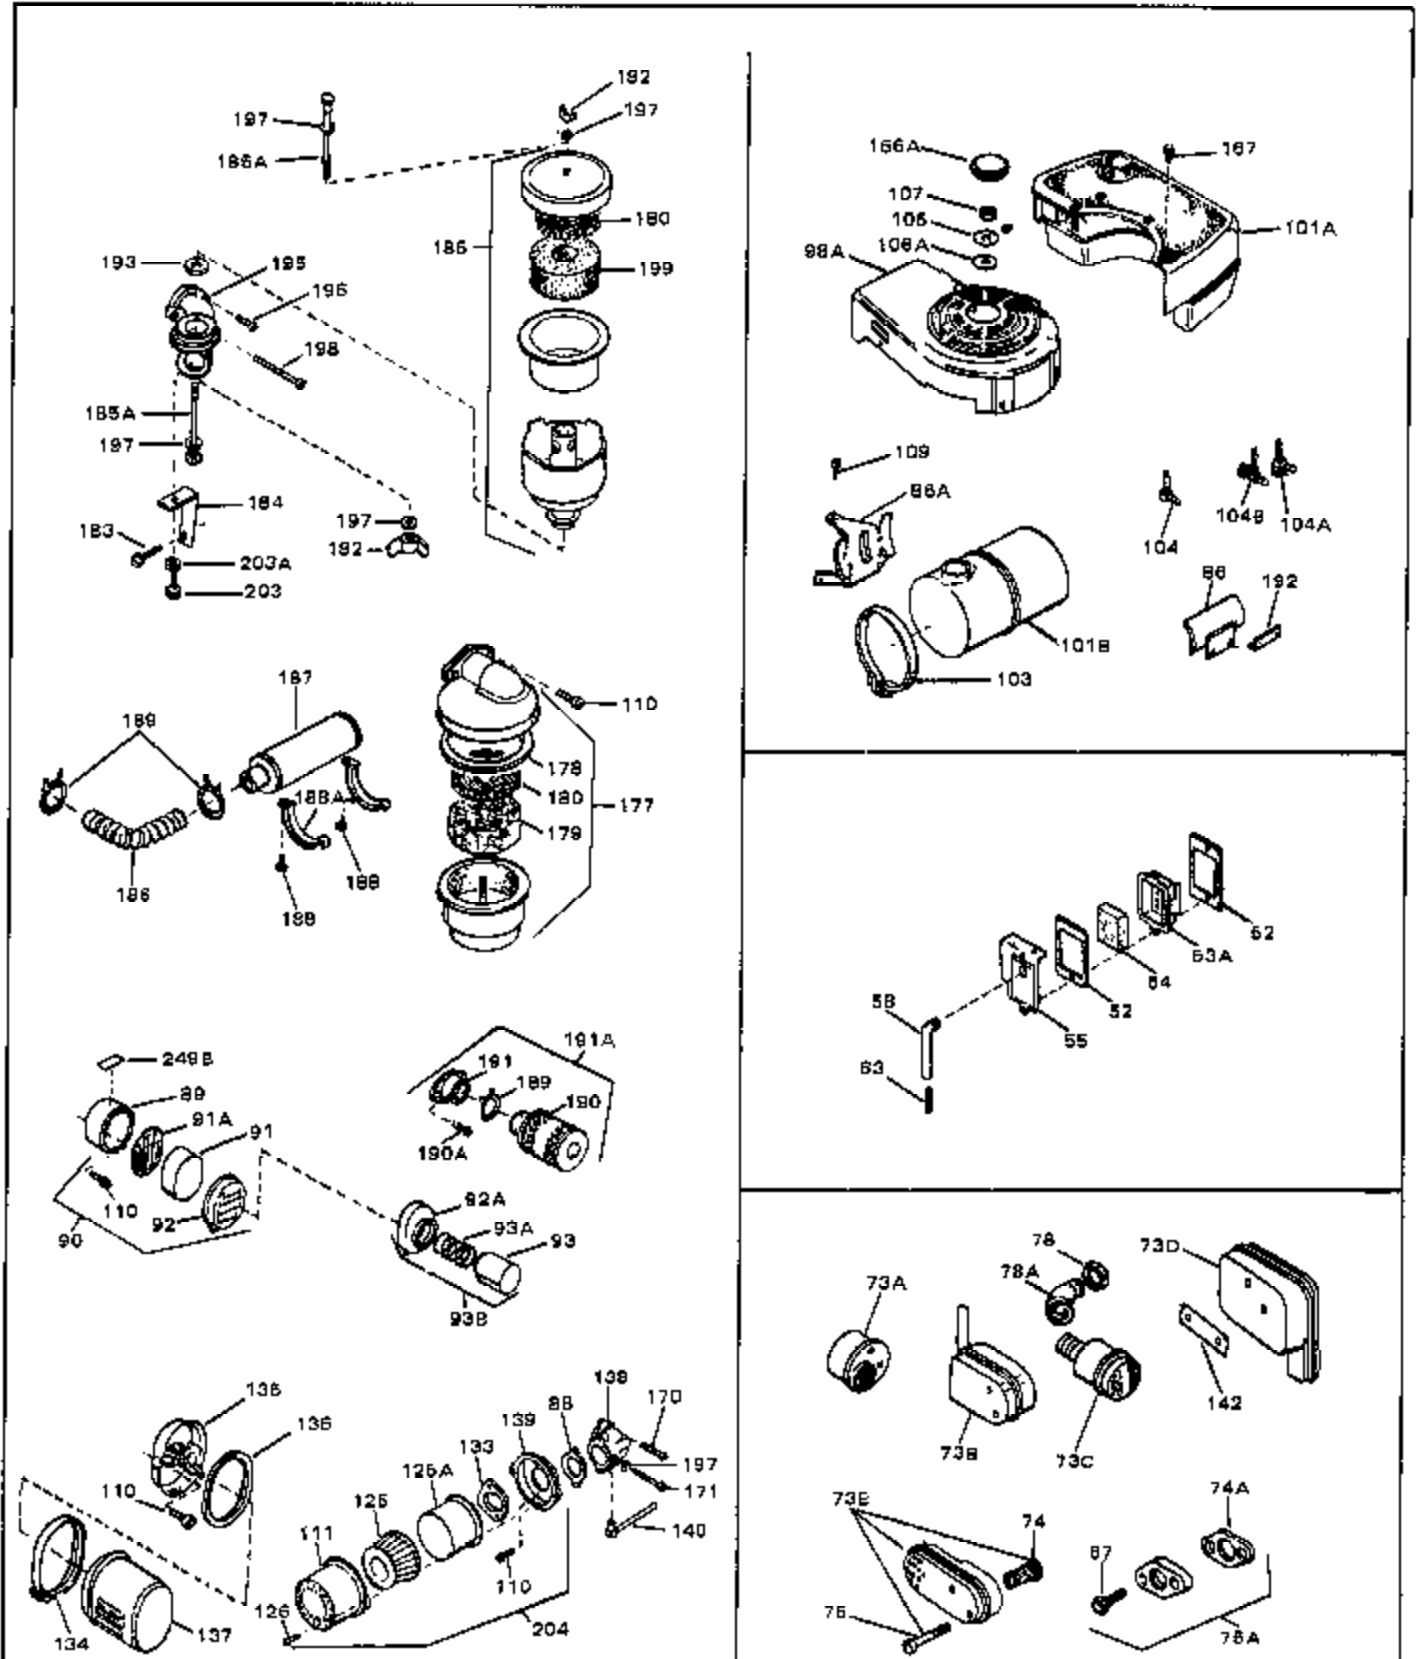

Ref #	Part Number	Qty	Description
52	31619	0	Gasket, Breather cover
63	31778	0	Spring, Coil
67	30063	0	Screw
74A	30081	0	Gasket, Exhaust
75A	730162	0	Kit, Muffler Adapter
75	27182	0	Screw, Hex hd. cap, 1/4-20 x 3-3/8
75	30298	0	Screw, Hex hd. cap, 1/4-20 x 2-1/2
75	650234	0	Screw, Hex hd. cap, 1/4-20 x 3
75	650243	0	Screw, Hex hd. cap, 1/4-20 x 2-3/4
75	650253	0	Screw, Hex hd. cap, 1/4-20 x 2-1/4
75	650493	0	Screw, Hex hd. Sems, 1/4-20 x 1-3/4
75	650795	0	Screw, Hex hd. cap, Sems, 1/4-20 x 2-5/16
78	27675	0	Nut, Conduit
78A	28885	0	Elbow, Exhaust (90°)
78A	30617	0	Elbow, Exhaust (45°)
88	27272	0	Gasket, Air cleaner
91A	29962	0	Screen, Air cleaner
93B	730510	0	Kit, Pre-cleaner
93A	450150	0	Spring, Pre-cleaner
93	450124	0	Bag, Pre-cleaner
104B	30863	0	Valve, Fuel shut-off
104	28584	0	Strainer & Elbow
104A	29683	0	Strainer & Shut-off
106	650490	0	Washer, Belleville
107	650607	0	Nut, Flywheel
109	650561	0	Screw
110	28820	0	Screw
110	29786	0	Screw
110	650399	0	Screw, Phil. fil. hd. Sems, 10-32 x 5/8
126	650152	0	Screw
133	30767	0	Spacer, Air cleaner
140	30635	0	Fitting, Breather
170	650163	0	Screw, Fil. hd. Sems, 10-32 x 7/8
171	650520	0	Screw
180	30731	0	Screen, Oil bath air cleaner
182	9577	0	Nut, Wing, 10-24
183	29511	0	Screw, Slotted hex washer hd., 1/4-20 x 7/16
184	30418	0	Bracket, Cleaner elbow
185A	650622	0	Bolt, Air cleaner
185	31404	0	Cleaner Assy., Oil bath
191A	730145	0	Air Cleaner Kit
192	29432	0	Bracket, Housing
193	27165	0	Gasket, Elbow
195	31473	0	Elbow, Air cleaner
196	650163	0	Screw, Fil. hd. Sems, 10-32 x 7/8
197	27183	0	Washer, Fiber
197	31905	0	Washer, Paper
198	650519	0	Screw
198	650520	0	Screw
199	31408	0	Element, Air cleaner
203	30688	0	Screw, Hex hd. Sems, 1/4-20 x 1/2
203A	650722	0	Lockwasher, 1/4
204	730127	0	Cleaner Assy., Air (Poly)
249B	30002	0	Decal, Air cleaner