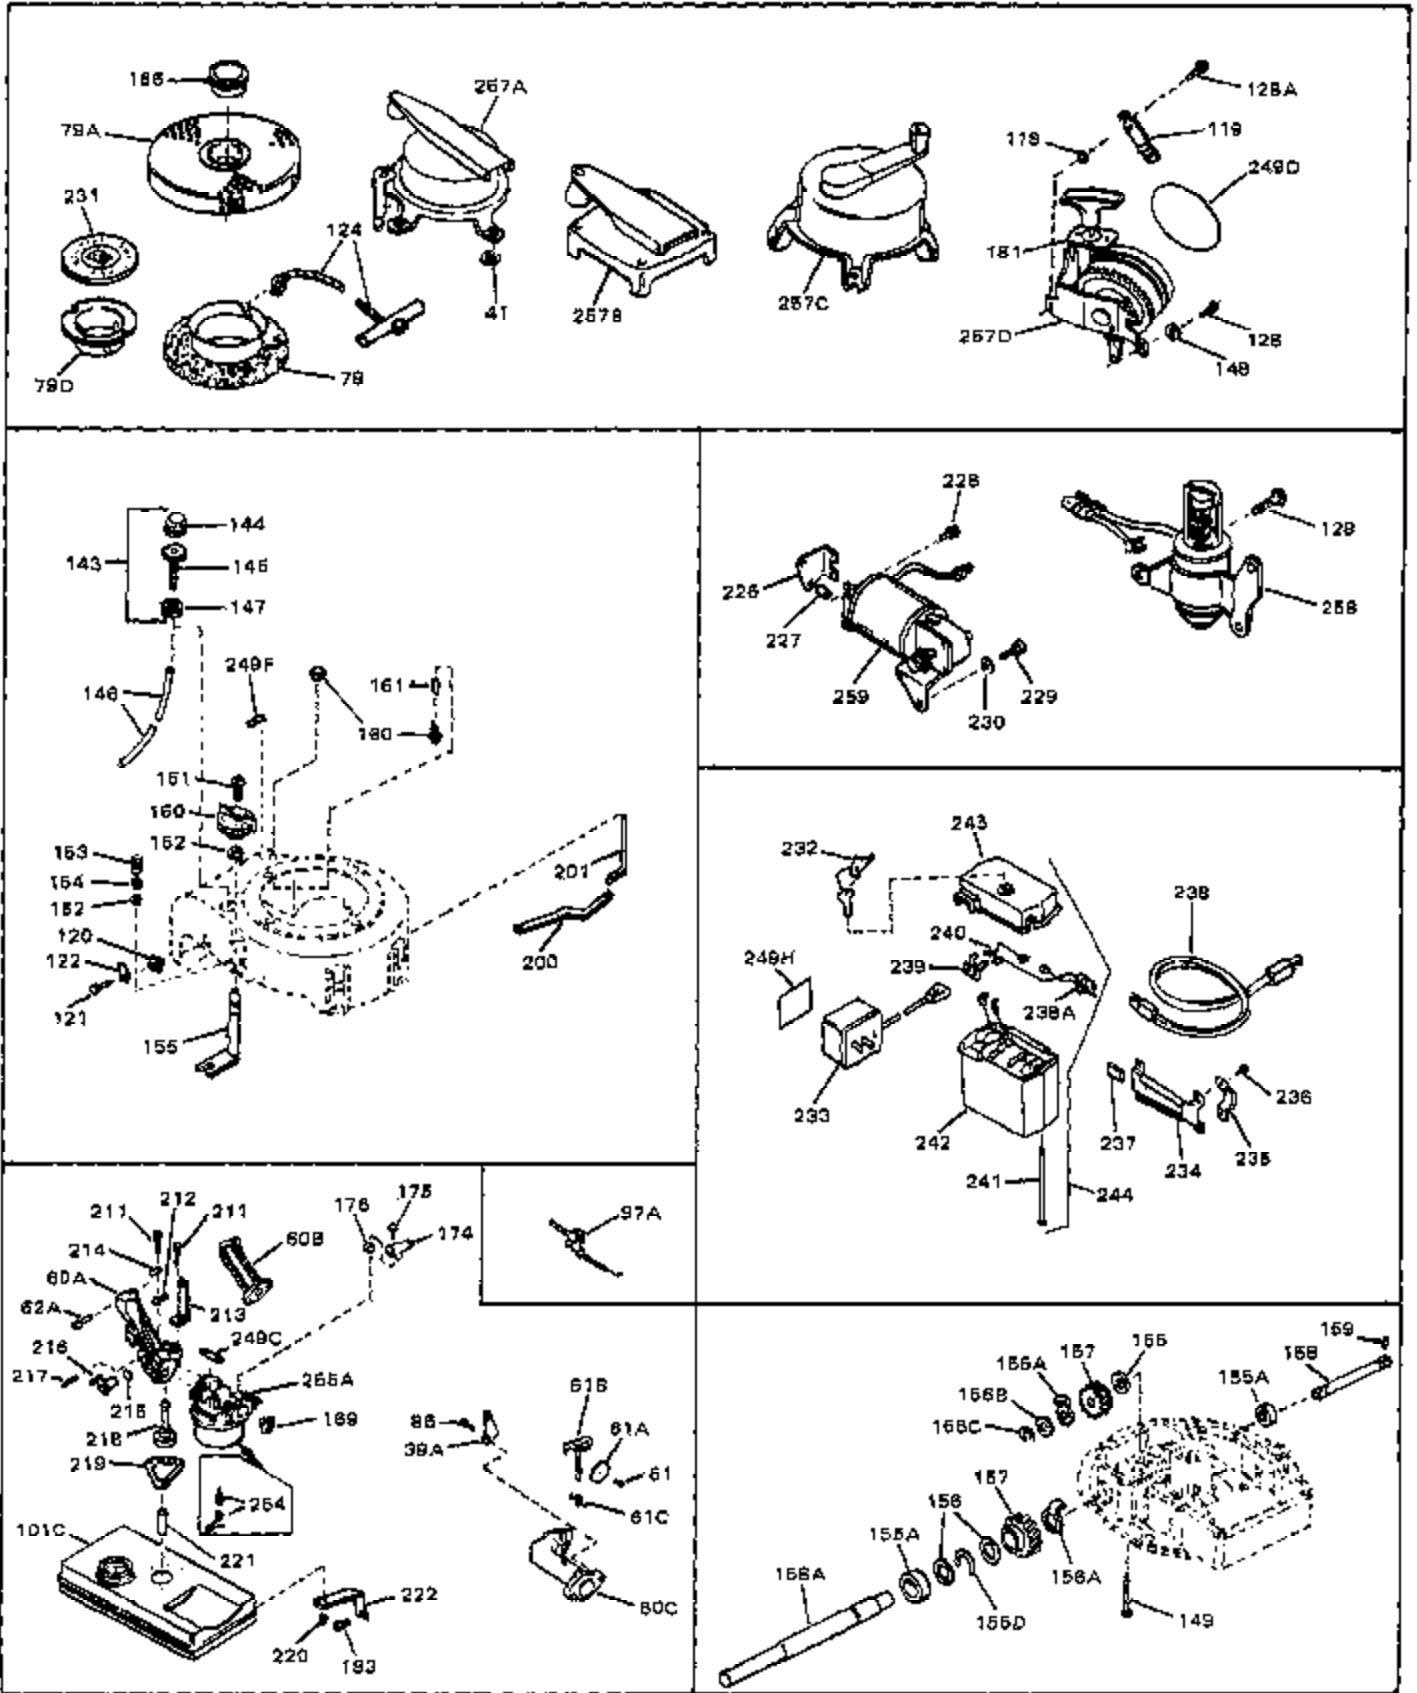

Ref #	Part Number	Qty	Description
41	27070	0	Lockwasher
41	27656	0	Washer, Flat
41	650168	0	Washer, Flat
79D	590416	0	Cup, Starter
79	30892	0	Pulley, Rope starter
85	30564	0	Screw
85	6201	0	Screw
85	6202	0	Screw
124	590343	0	Rope & Handle Assy., Starter
128	650737	0	Screw, Hex washer hd. taptite, 1/4-20 x 1/2
148	8345	0	Washer, 1/4
149	650492	0	Screw
166	32119	0	Plug, Screen
166	32236	0	Plug, Screen
181	590441	0	Rope Guide Assy.
181	590516	0	Bracket Assy.
183	29511	0	Screw, Slotted hex washer hd., 1/4-20 x 7/16
249C	31495	0	Decal, Speed control
254	631021	0	Inlet Needle, Seat & Clip Assy.
255A	631242	0	Carburetor