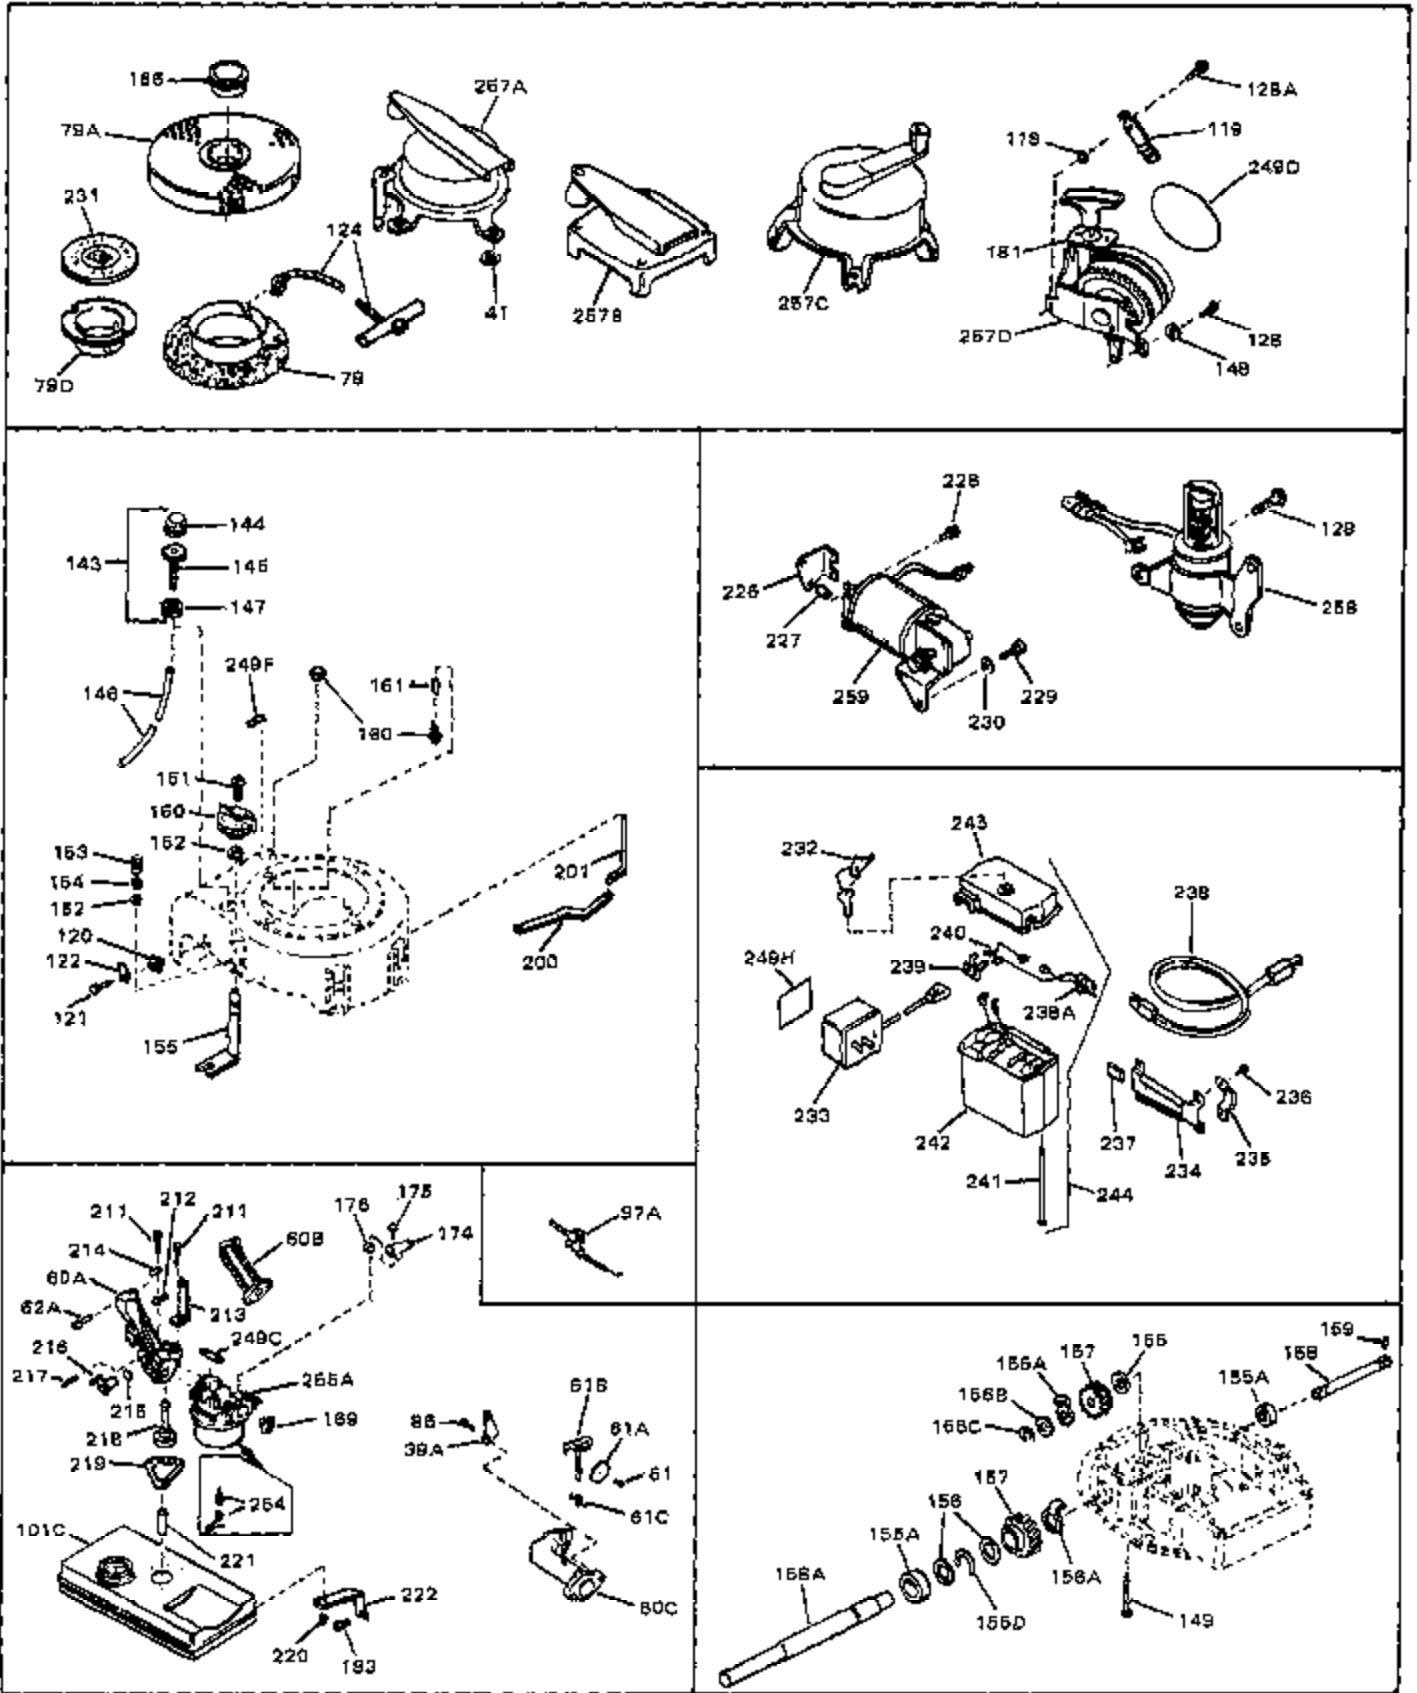

Ref #	Part Number	Qty	Description
41	27070	0	Lockwasher
41	27656	0	Washer, Flat
41	650168	0	Washer, Flat
79A	32237	0	Screen, Flywheel
79	30892	0	Pulley, Rope starter
85	30564	0	Screw
85	6201	0	Screw
85	6202	0	Screw
124	590343	0	Rope & Handle Assy., Starter
128	650737	0	Screw, Hex washer hd. taptite, 1/4-20 x 1/2
148	8345	0	Washer, 1/4
149	650492	0	Screw
166	32119	0	Plug, Screen
166	32236	0	Plug, Screen
181	590441	0	Rope Guide Assy.
181	590516	0	Bracket Assy.
183	29511	0	Screw, Slotted hex washer hd., 1/4-20 x 7/16
249C	31495	0	Decal, Speed control
254	631021	0	Inlet Needle, Seat & Clip Assy.
255A	631242	0	Carburetor
257D	590450A	0	Starter, Side mount rewind