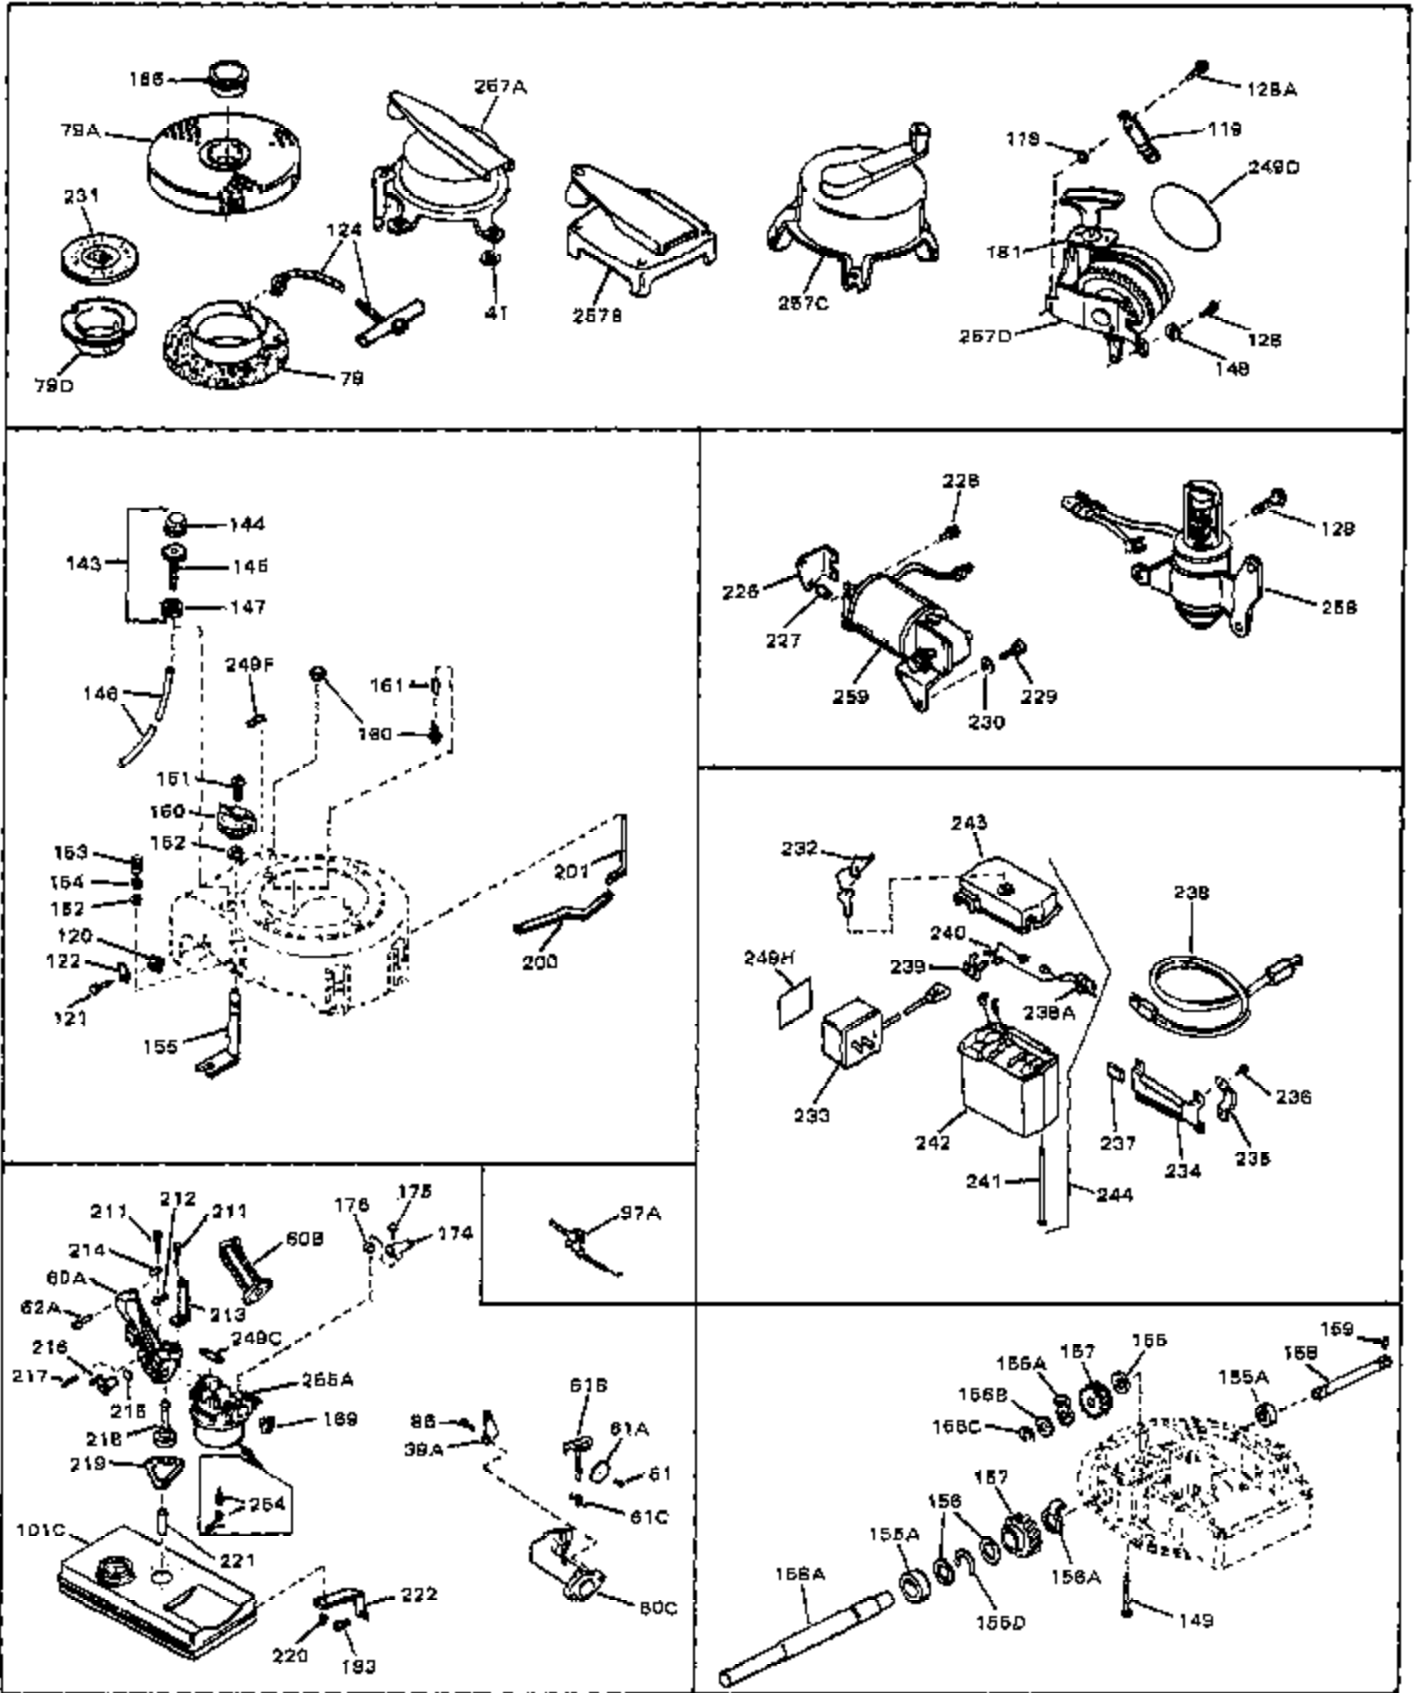

Ref #	Part Number	Qty	Description
41	27070	0	Lockwasher
41	27656	0	Washer, Flat
41	650168	0	Washer, Flat
79	30892	0	Pulley, Rope starter
79	31284	0	Hub & Screen Assy.
85	30564	0	Screw
85	6201	0	Screw
85	6202	0	Screw
124	590343	0	Rope & Handle Assy., Starter
128	650737	0	Screw, Hex washer hd. taptite, 1/4-20 x 1/2
148	8345	0	Washer, 1/4
149	650492	0	Screw
166	32119	0	Plug, Screen
166	32236	0	Plug, Screen
181	590441	0	Rope Guide Assy.
181	590516	0	Bracket Assy.
183	29511	0	Screw, Slotted hex washer hd., 1/4-20 x 7/16
249C	31495	0	Decal, Speed control
254	631021	0	Inlet Needle, Seat & Clip Assy.
255A	631242	0	Carburetor
257C	590356	0	Starter, "Impulse"