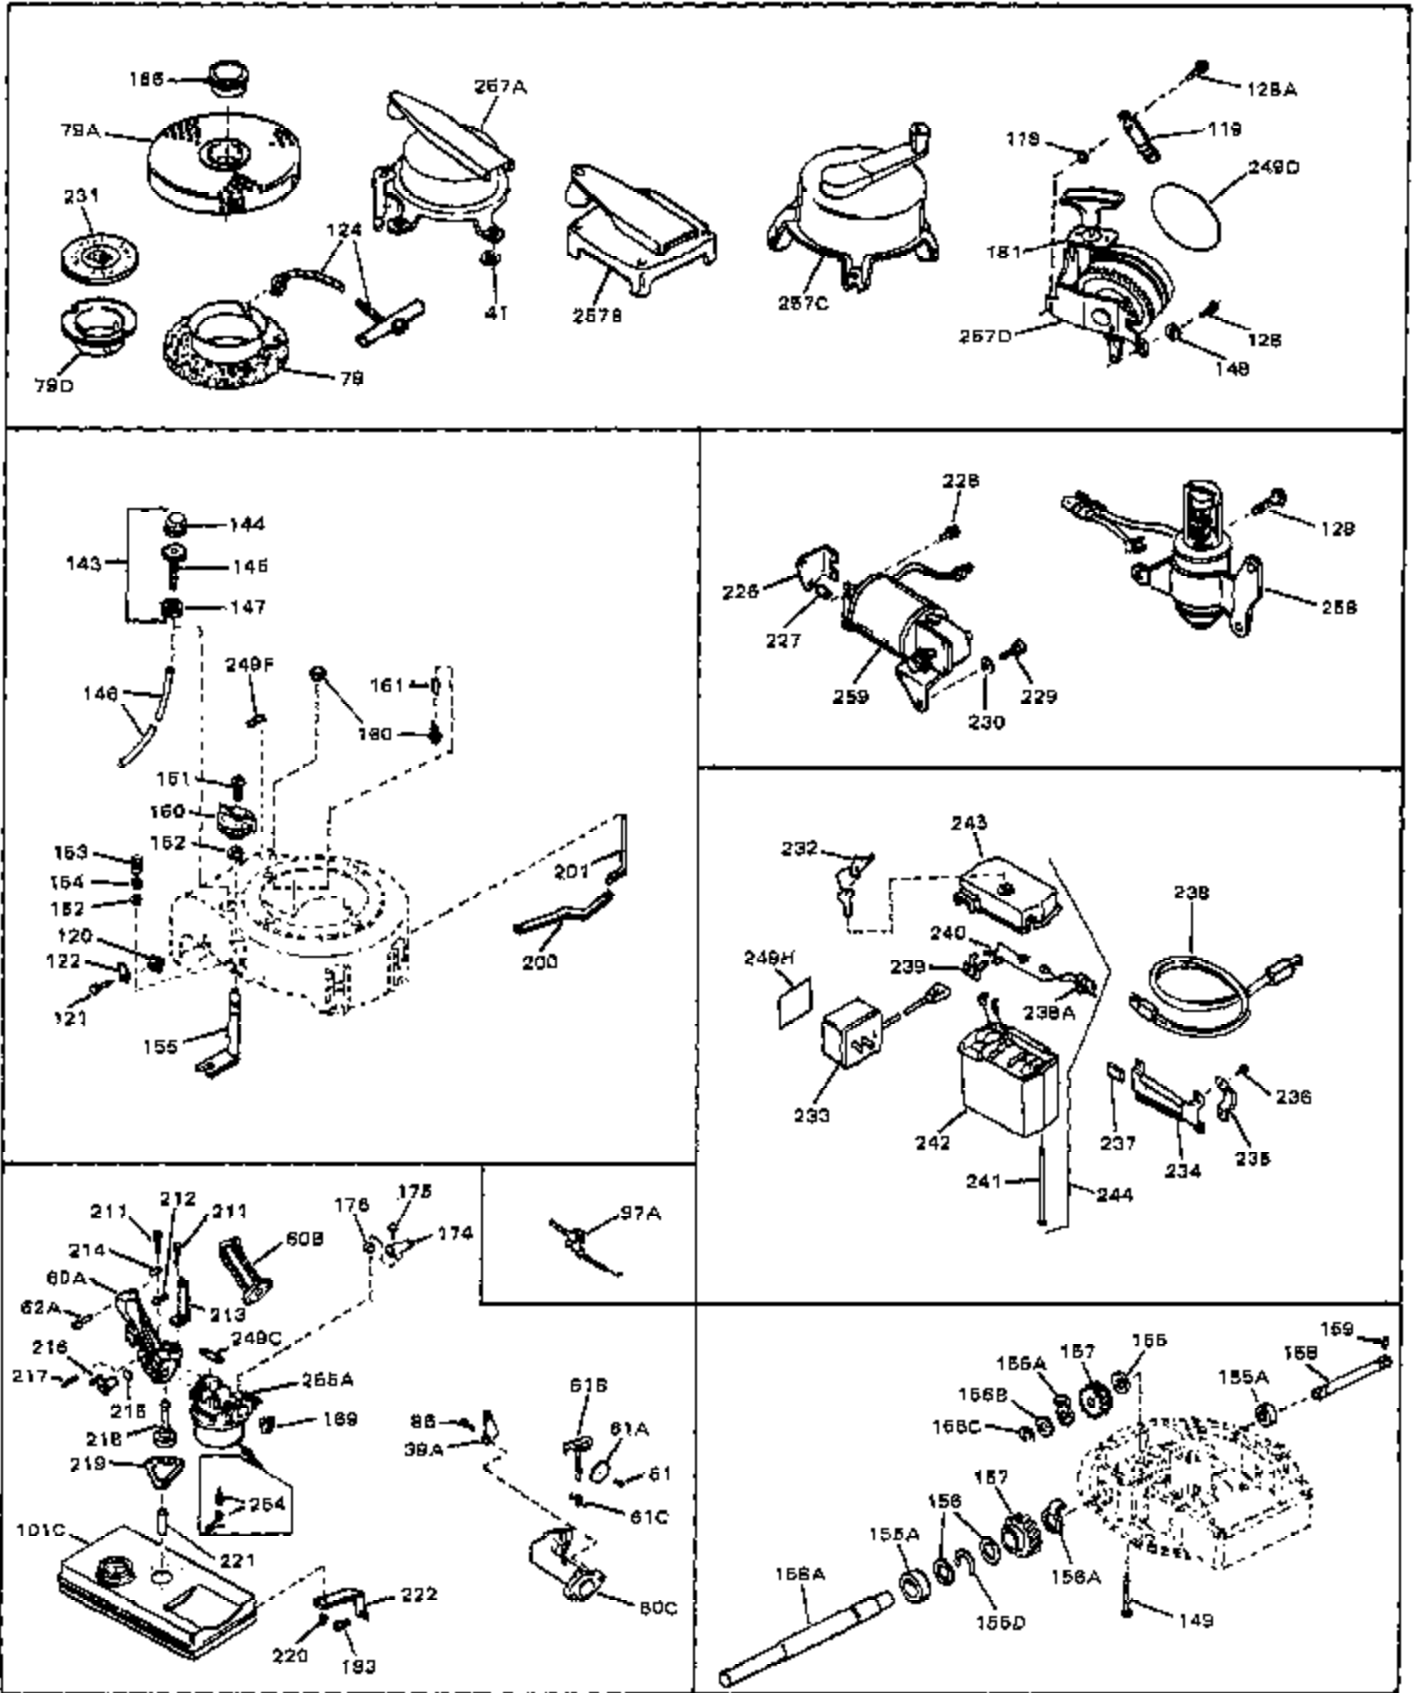

Ref #	Part Number	Qty	Description
41	27070	0	Lockwasher
41	27656	0	Washer, Flat
41	650168	0	Washer, Flat
79	30892	0	Pulley, Rope starter
79D	590416	0	Cup, Starter
85	30564	0	Screw
85	6201	0	Screw
85	6202	0	Screw
124	590343	0	Rope & Handle Assy., Starter
128	650737	0	Screw, Hex washer hd. taptite, 1/4-20 x 1/2
143	32182	0	Primer Assy.
144	32183	0	Bulb, Primer
145	32184	0	Body, Primer
146	32180A	0	Line, Primer
147	32312	0	Retainer, Primer bulb
148	8345	0	Washer, 1/4
149	650492	0	Screw
166	32119	0	Plug, Screen
166	32236	0	Plug, Screen
181	590441	0	Rope Guide Assy.
181	590516	0	Bracket Assy.
183	29511	0	Screw, Slotted hex washer hd., 1/4-20 x 7/16
249C	31495	0	Decal, Speed control