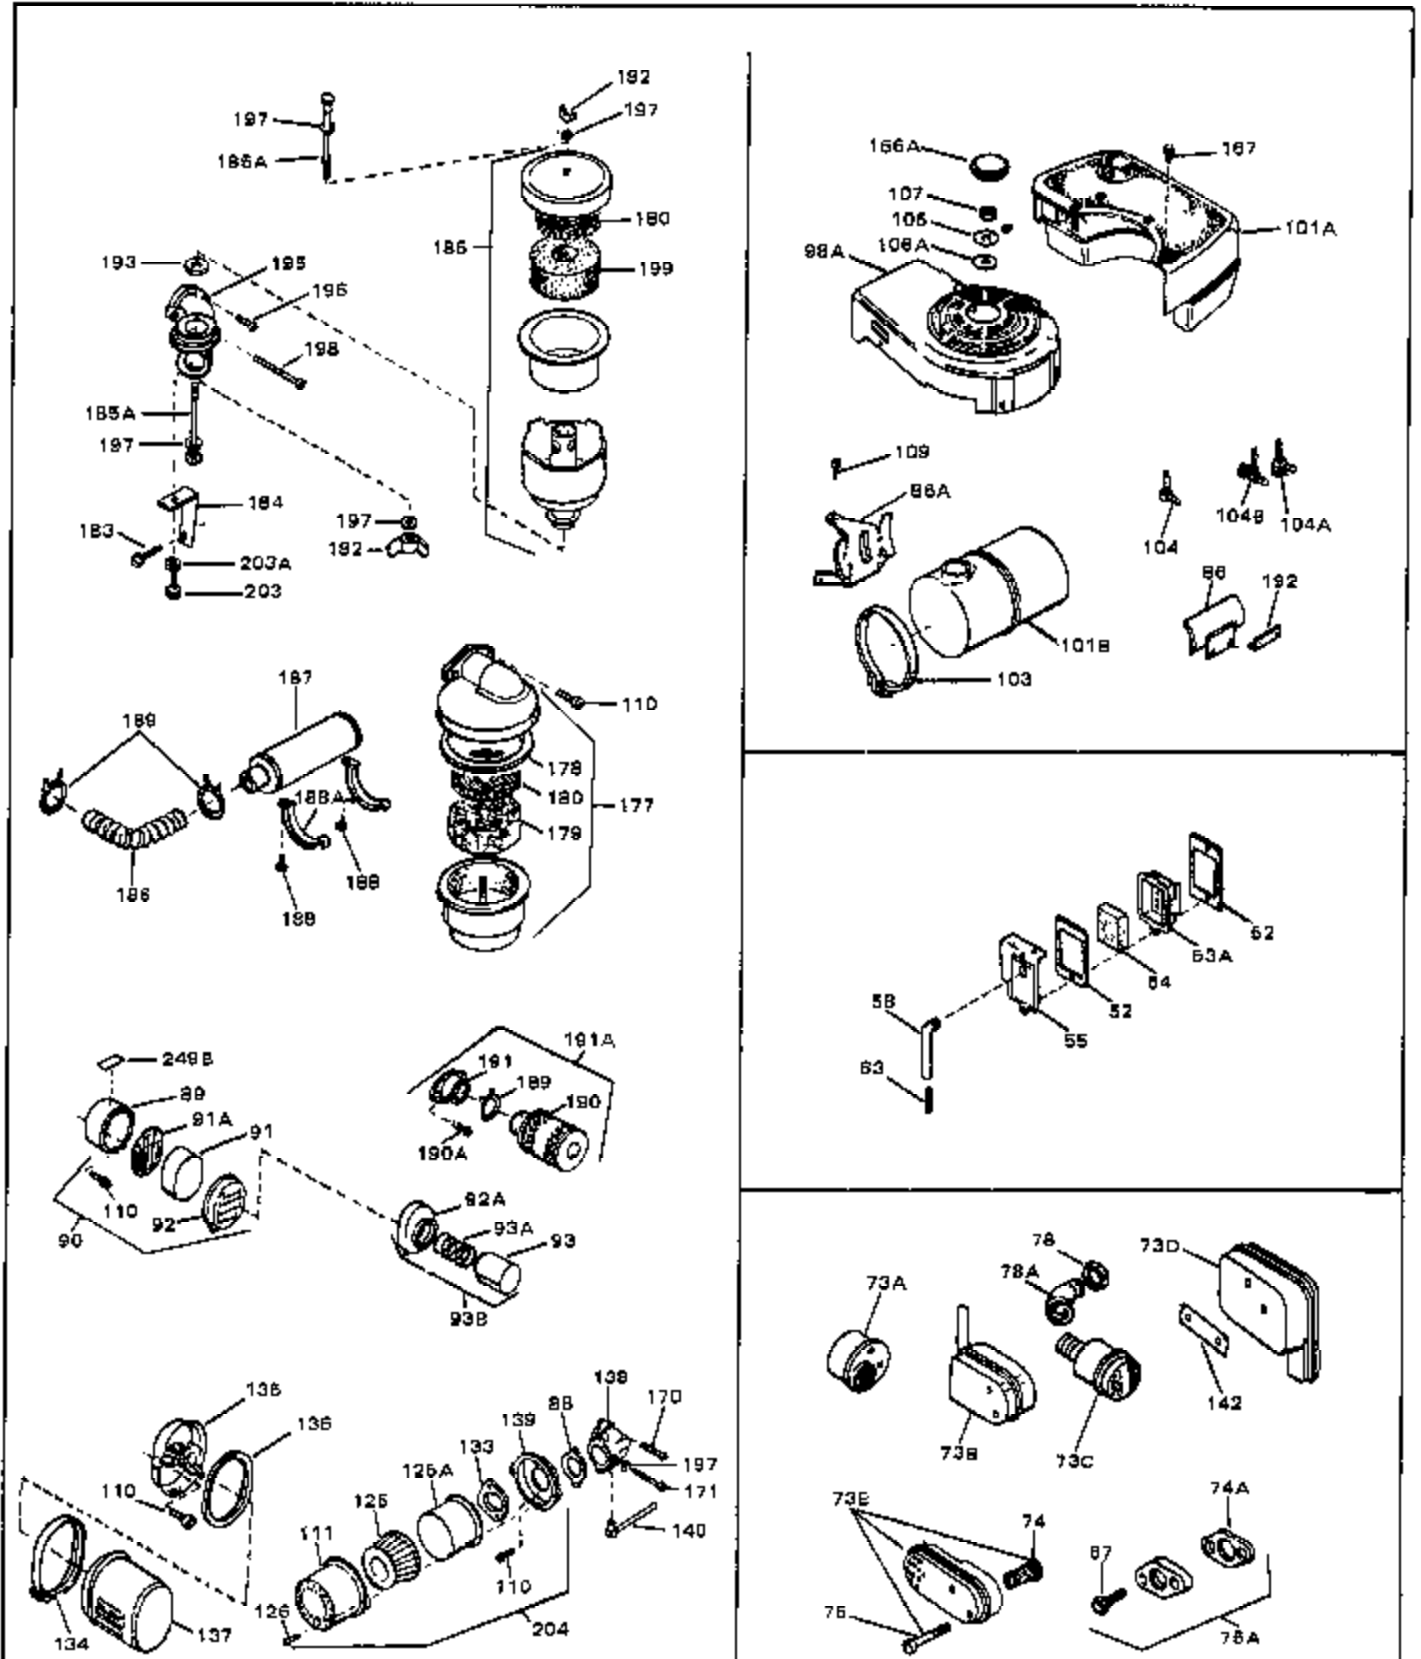

Ref #	Part Number	Qty	Description
41	27070	0	Lockwasher
41	27656	0	Washer, Flat
41	650168	0	Washer, Flat
79D	590416	0	Cup, Starter
79	30892	0	Pulley, Rope starter
85	30564	0	Screw
85	6201	0	Screw
85	6202	0	Screw
124	590343	0	Rope & Handle Assy., Starter
128	650737	0	Screw, Hex washer hd. taptite, 1/4-20 x 1/2
148	8345	0	Washer, 1/4
149	650492	0	Screw
166	32119	0	Plug, Screen
166	32236	0	Plug, Screen
181	590441	0	Rope Guide Assy.
181	590516	0	Bracket Assy.
183	29511	0	Screw, Slotted hex washer hd., 1/4-20 x 7/16
249C	31495	0	Decal, Speed control