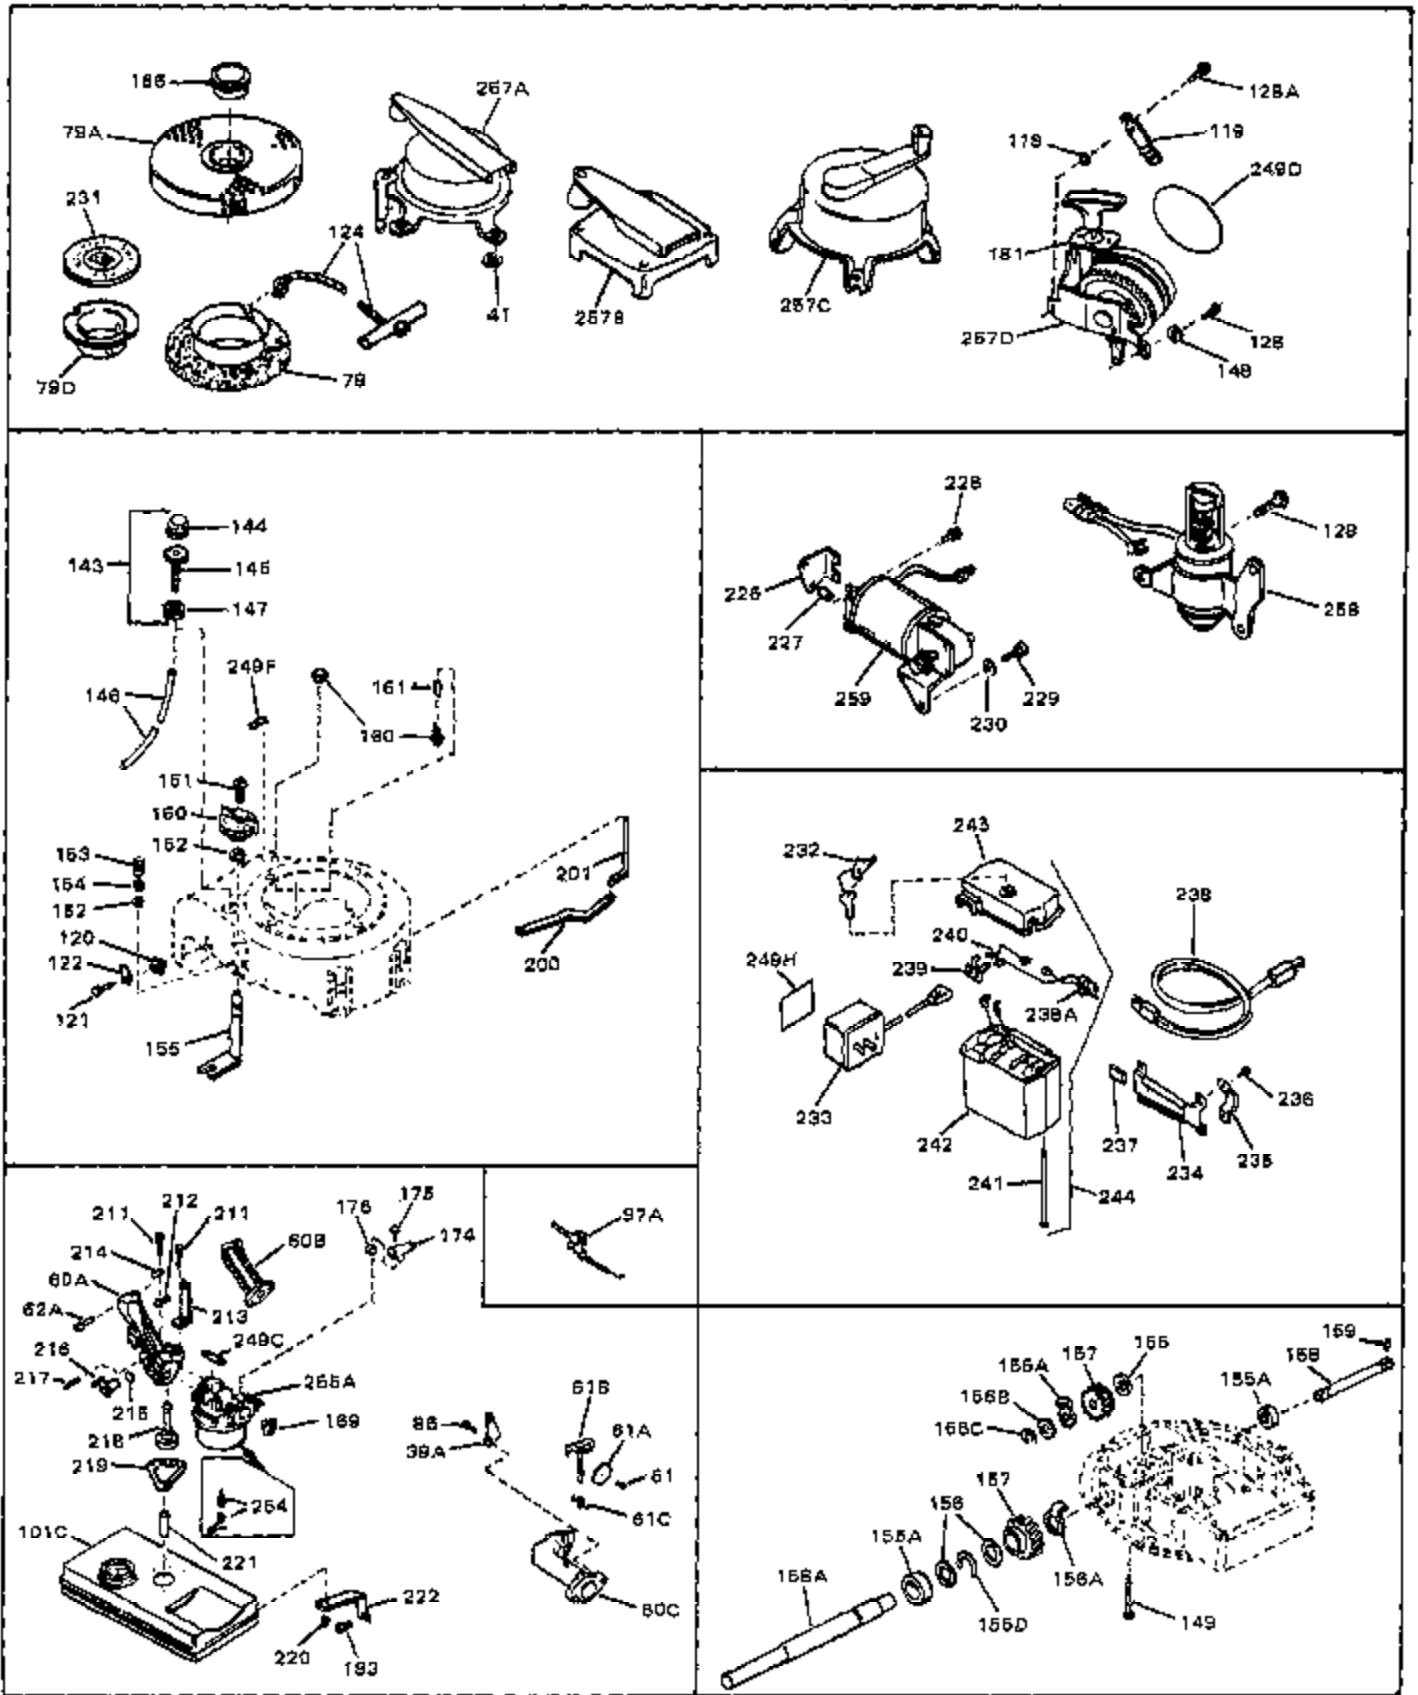

Ref #	Part Number	Qty	Description
41	27070	0	Lockwasher
41	27656	0	Washer, Flat
41	650168	0	Washer, Flat
79	30892	0	Pulley, Rope starter
79D	590416	0	Cup, Starter
85	30564	0	Screw
85	6201	0	Screw
85	6202	0	Screw
124	590343	0	Rope & Handle Assy., Starter
128	650737	0	Screw, Hex washer hd. taptite, 1/4-20 x 1/2
143	32182	0	Primer Assy.
144	32183	0	Bulb, Primer
145	32184	0	Body, Primer
146	32180A	0	Line, Primer
147	32312	0	Retainer, Primer bulb
148	8345	0	Washer, 1/4
149	650492	0	Screw
155A	31744	0	Seal, Oil
156	31747	0	Washer, Thrust
156A	31745	0	Washer, Tang
156B	31787	0	Washer, Flat
156C	31749	0	Ring, Retaining
157	31746	0	Gear, Worm
158	31748	0	Shaft, P.T.O.
166	32119	0	Plug, Screen
166	32236	0	Plug, Screen
181	590441	0	Rope Guide Assy.
181	590516	0	Bracket Assy.
183	29511	0	Screw, Slotted hex washer hd., 1/4-20 x 7/16