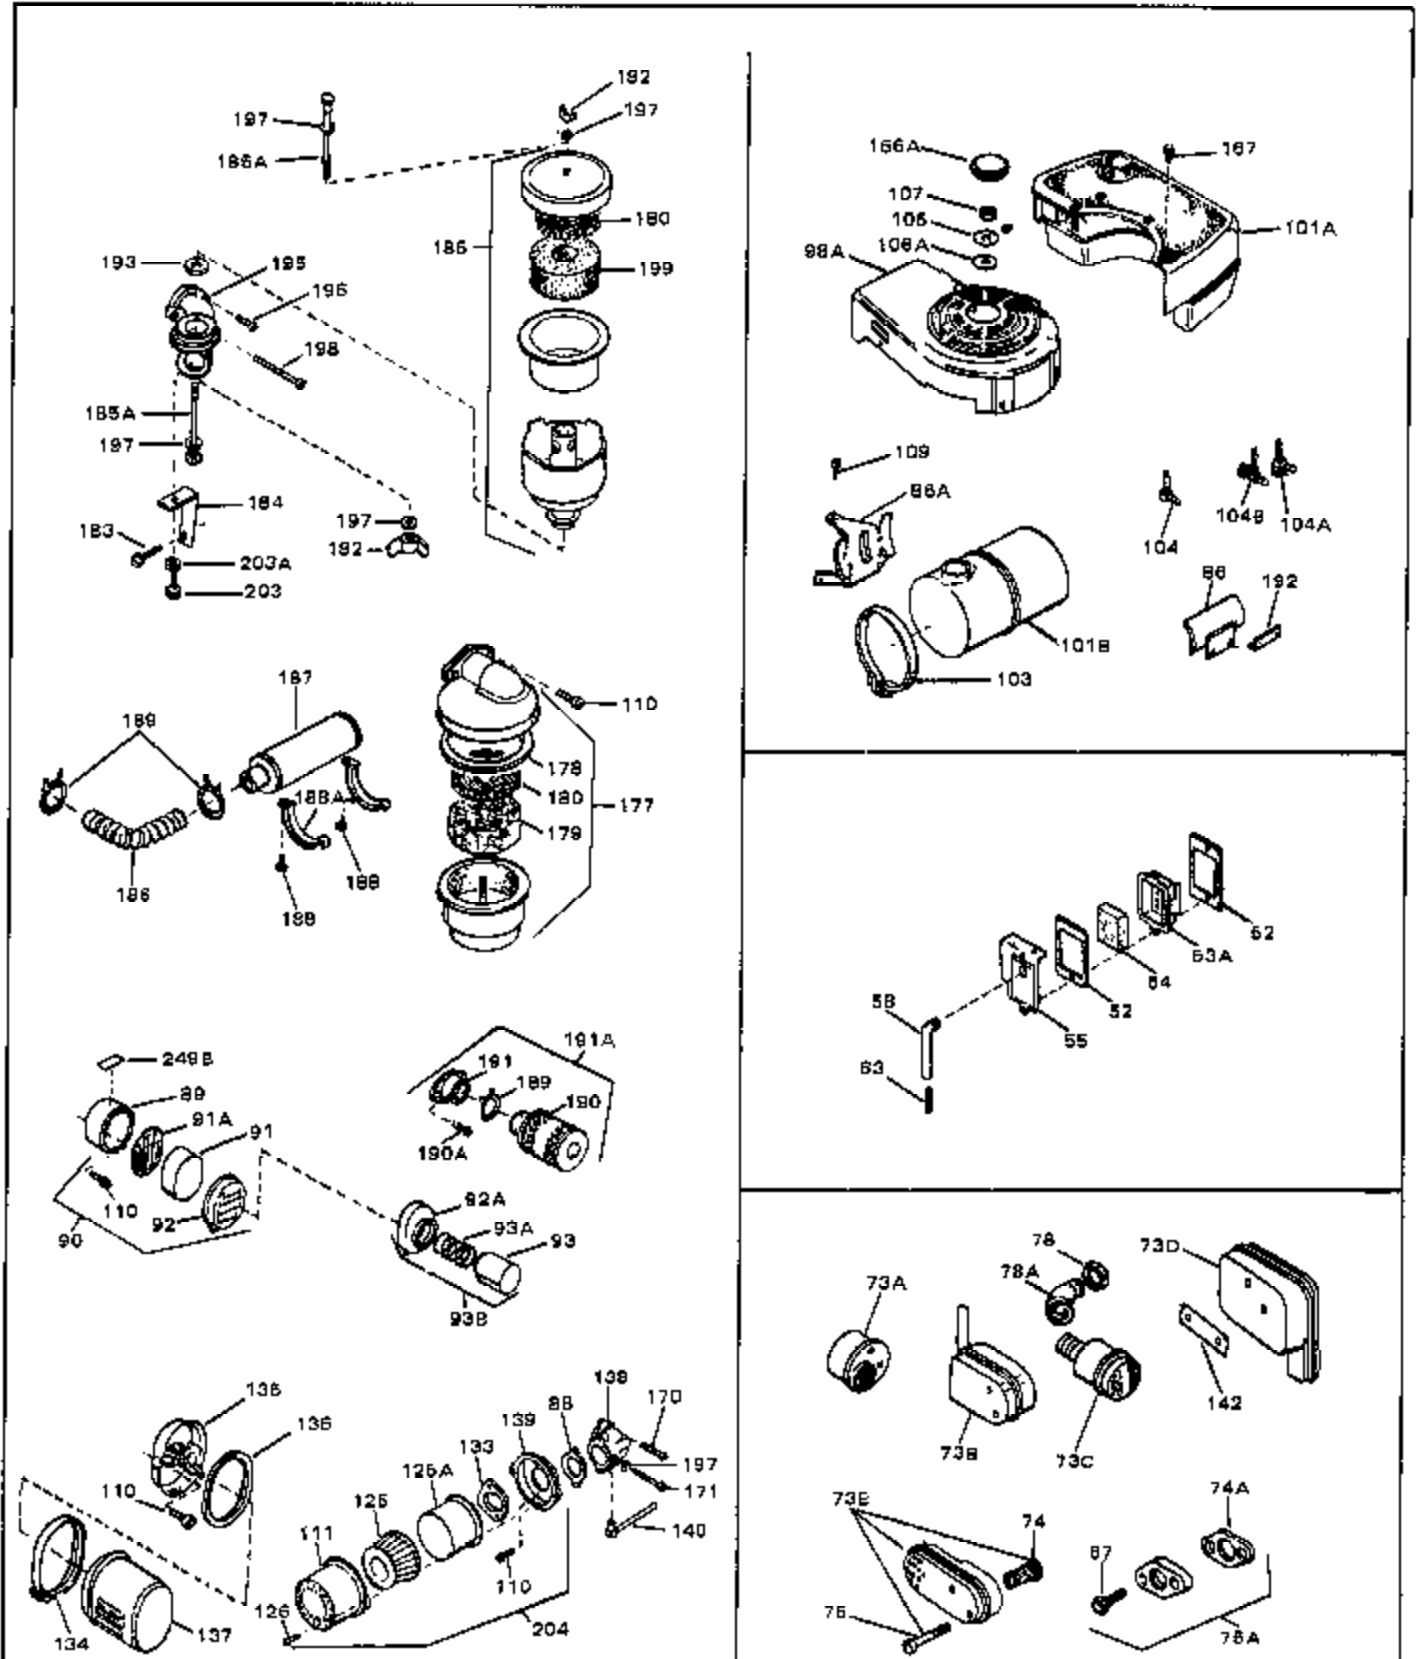

Ref #	Part Number	Qty	Description
52	31619	0	Gasket, Breather cover
63	31778	0	Spring, Coil
67	30063	0	Screw
74A	26754	0	Gasket, Exhaust
75	27182	0	Screw, Hex hd. cap, 1/4-20 x 3-3/8
75	30298	0	Screw, Hex hd. cap, 1/4-20 x 2-1/2
75	650234	0	Screw, Hex hd. cap, 1/4-20 x 3
75	650243	0	Screw, Hex hd. cap, 1/4-20 x 2-3/4
75	650253	0	Screw, Hex hd. cap, 1/4-20 x 2-1/4
75	650493	0	Screw, Hex hd. Sems, 1/4-20 x 1-3/4
75	650795	0	Screw, Hex hd. cap, Sems, 1/4-20 x 2-5/16
75A	730162	0	Kit, Muffler Adapter
78	27675	0	Nut, Conduit
78A	28885	0	Elbow, Exhaust (90°)
78A	30617	0	Elbow, Exhaust (45°)
88	27272	0	Gasket, Air cleaner
89	31312	0	Body, Air cleaner
90	31545	0	Cleaner Assy., Air
91	29961	0	Element, Air cleaner
91A	29962	0	Screen, Air cleaner
92A	31612	0	Cover, Air cleaner
93A	450150	0	Spring, Pre-cleaner
93B	730510	0	Kit, Pre-cleaner
93	450124	0	Bag, Pre-cleaner
104B	30863	0	Valve, Fuel shut-off
104A	29683	0	Strainer & Shut-off
104	28584	0	Strainer & Elbow
106	650490	0	Washer, Belleville
107	650607	0	Nut, Flywheel
109	650561	0	Screw
110	28820	0	Screw
110	29786	0	Screw
110	650399	0	Screw, Phil. fil. hd. Sems, 10-32 x 5/8
126	650152	0	Screw
133	30767	0	Spacer, Air cleaner
140	30635	0	Fitting, Breather
170	650163	0	Screw, Fil. hd. Sems, 10-32 x 7/8
171	650520	0	Screw
182	9577	0	Nut, Wing, 10-24
183	29511	0	Screw, Slotted hex washer hd., 1/4-20 x 7/16
184	30418	0	Bracket, Cleaner elbow
191A	730145	0	Air Cleaner Kit
192	29432	0	Bracket, Housing
193	27165	0	Gasket, Elbow
196	650163	0	Screw, Fil. hd. Sems, 10-32 x 7/8
197	27183	0	Washer, Fiber
197	31905	0	Washer, Paper
198	650519	0	Screw
198	650520	0	Screw
199	31408	0	Element, Air cleaner
203A	650722	0	Lockwasher, 1/4
203	30688	0	Screw, Hex hd. Sems, 1/4-20 x 1/2
204	730127	0	Cleaner Assy., Air (Poly)
249B	30002	0	Decal, Air cleaner