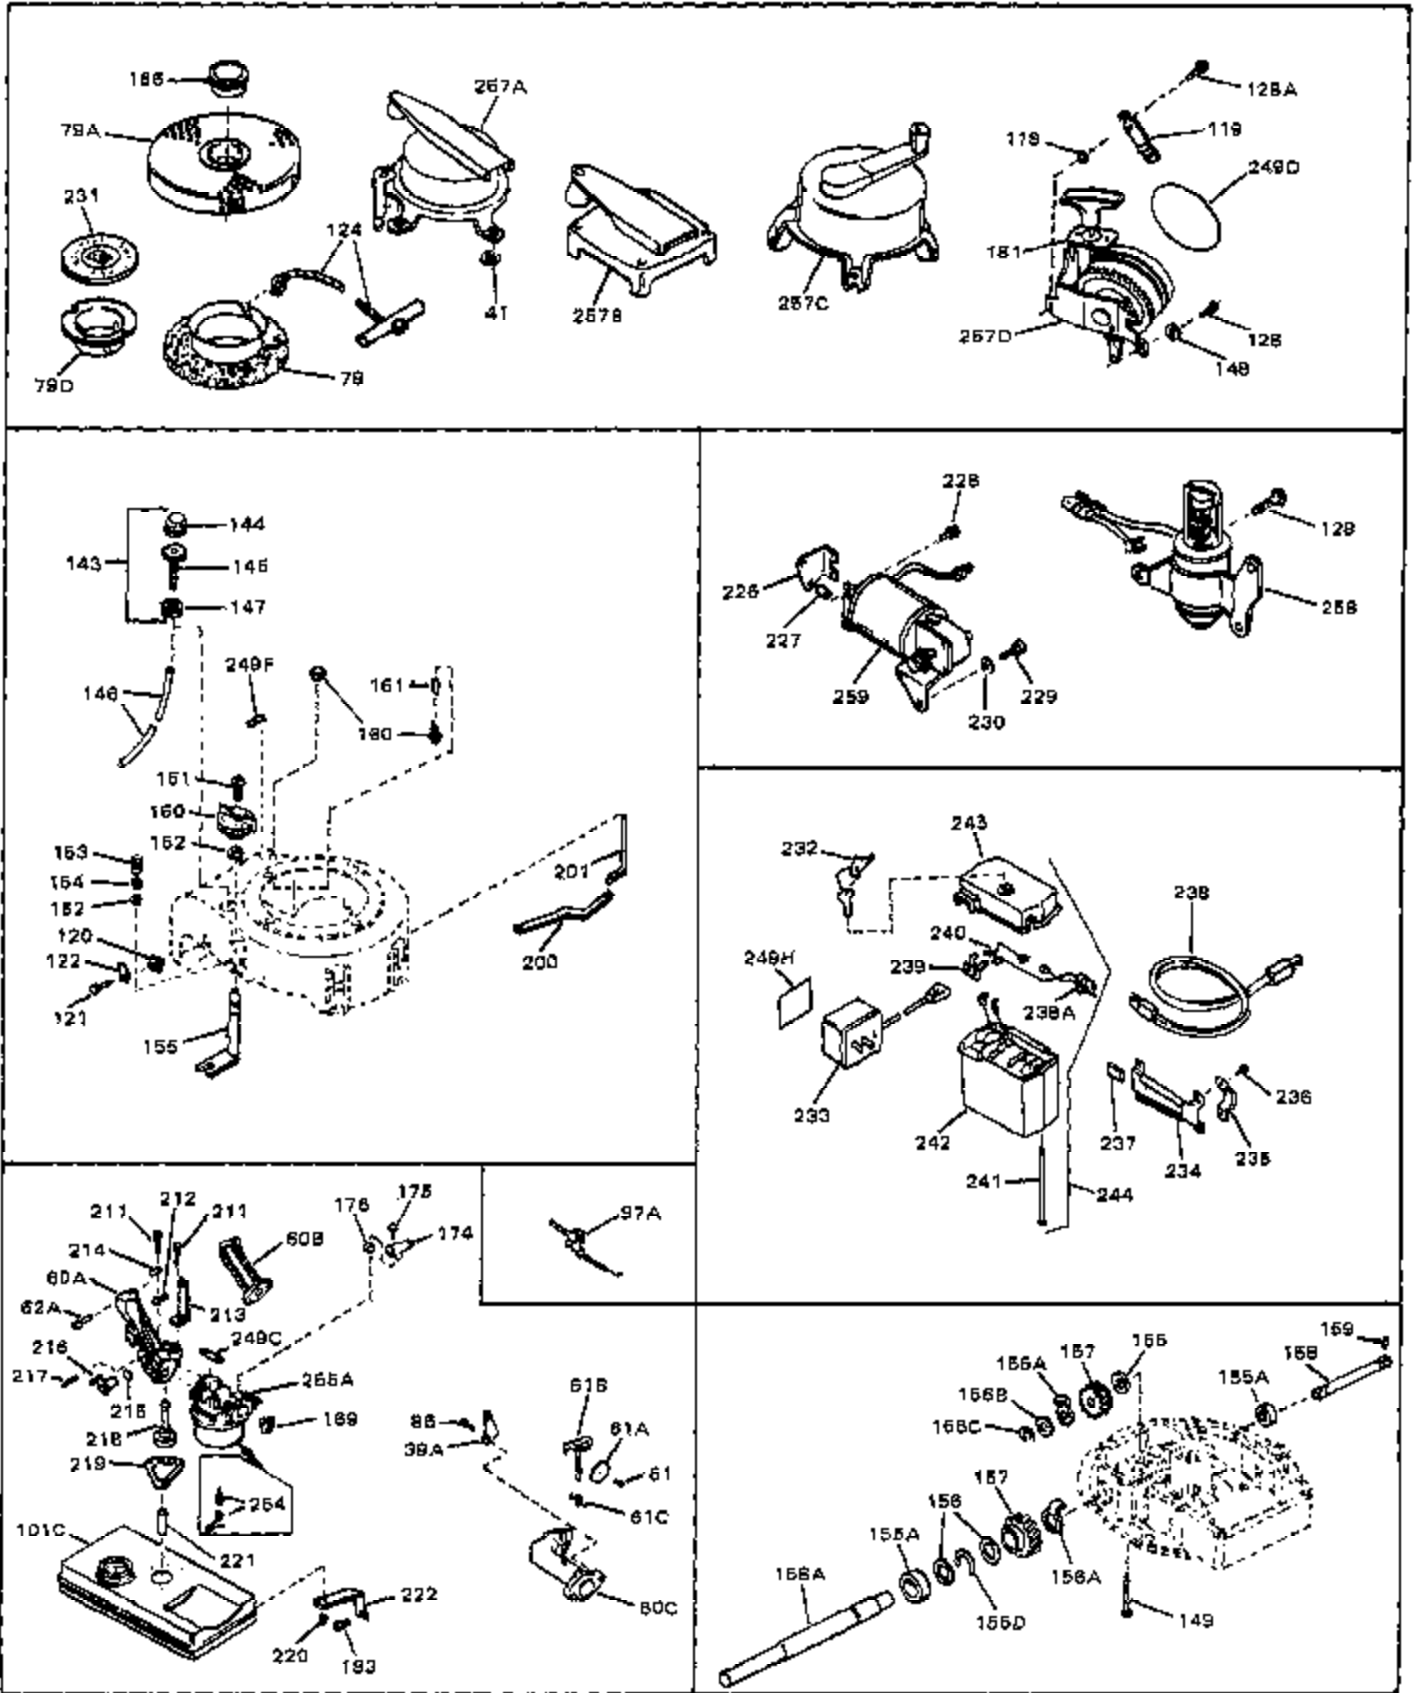

Ref #	Part Number	Qty	Description
41	27070	0	Lockwasher
41	27656	0	Washer, Flat
41	650168	0	Washer, Flat
79	30892	0	Pulley, Rope starter
79	31284	0	Hub & Screen Assy.
85	30564	0	Screw
85	6201	0	Screw
85	6202	0	Screw
124	590343	0	Rope & Handle Assy., Starter
128	650737	0	Screw, Hex washer hd. taptite, 1/4-20 x 1/2
143	32182	0	Primer Assy.
144	32183	0	Bulb, Primer
145	32184	0	Body, Primer
146	32180A	0	Line, Primer
147	32312	0	Retainer, Primer bulb
148	8345	0	Washer, 1/4
149	650492	0	Screw
166	32119	0	Plug, Screen
166	32236	0	Plug, Screen
181	590441	0	Rope Guide Assy.
181	590516	0	Bracket Assy.
183	29511	0	Screw, Slotted hex washer hd., 1/4-20 x 7/16
249C	31495	0	Decal, Speed control
257A	590378	0	Starter, "Impulse"