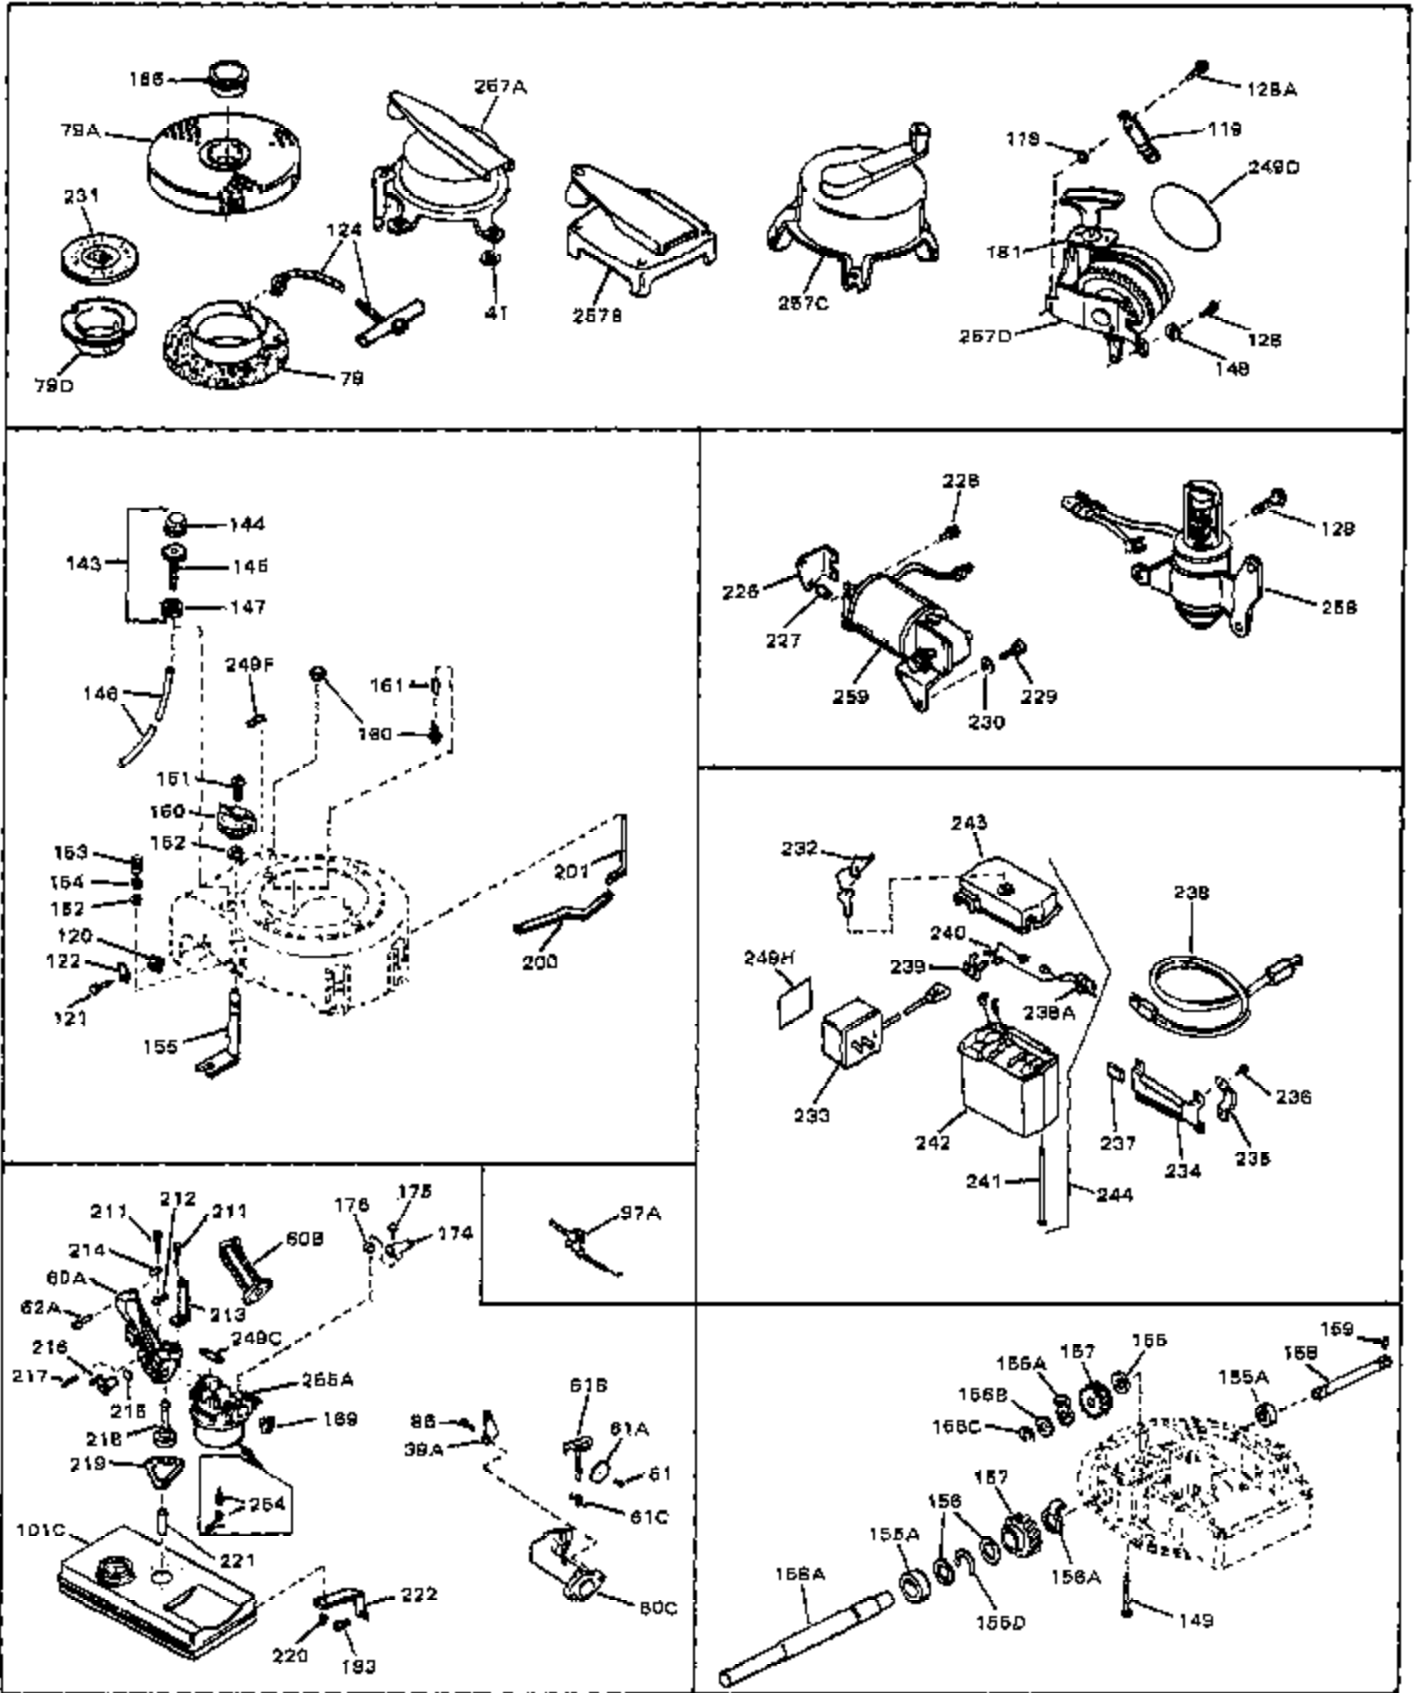

Ref #	Part Number	Qty	Description
41	27070	0	Lockwasher
41	27656	0	Washer, Flat
41	650168	0	Washer, Flat
79A	32237	0	Screen, Flywheel
79	30892	0	Pulley, Rope starter
85	30564	0	Screw
85	6201	0	Screw
85	6202	0	Screw
124	590343	0	Rope & Handle Assy., Starter
128	650737	0	Screw, Hex washer hd. taptite, 1/4-20 x 1/2
143	32182	0	Primer Assy.
144	32183	0	Bulb, Primer
145	32184	0	Body, Primer
146	32180A	0	Line, Primer
147	32312	0	Retainer, Primer bulb
148	8345	0	Washer, 1/4
149	650492	0	Screw
150	32406	0	Knob, Control
151	650627	0	Screw
152	32309	0	Ring, Retainer
153	32308	0	Spring, Compression
154	650626	0	Washer, Flat
155	32405	0	Lever, Carburetor control
166	32119	0	Plug, Screen
166	32236	0	Plug, Screen
181	590441	0	Rope Guide Assy.
181	590516	0	Bracket Assy.
183	29511	0	Screw, Slotted hex washer hd., 1/4-20 x 7/16
257D	590450A	0	Starter, Side mount rewind