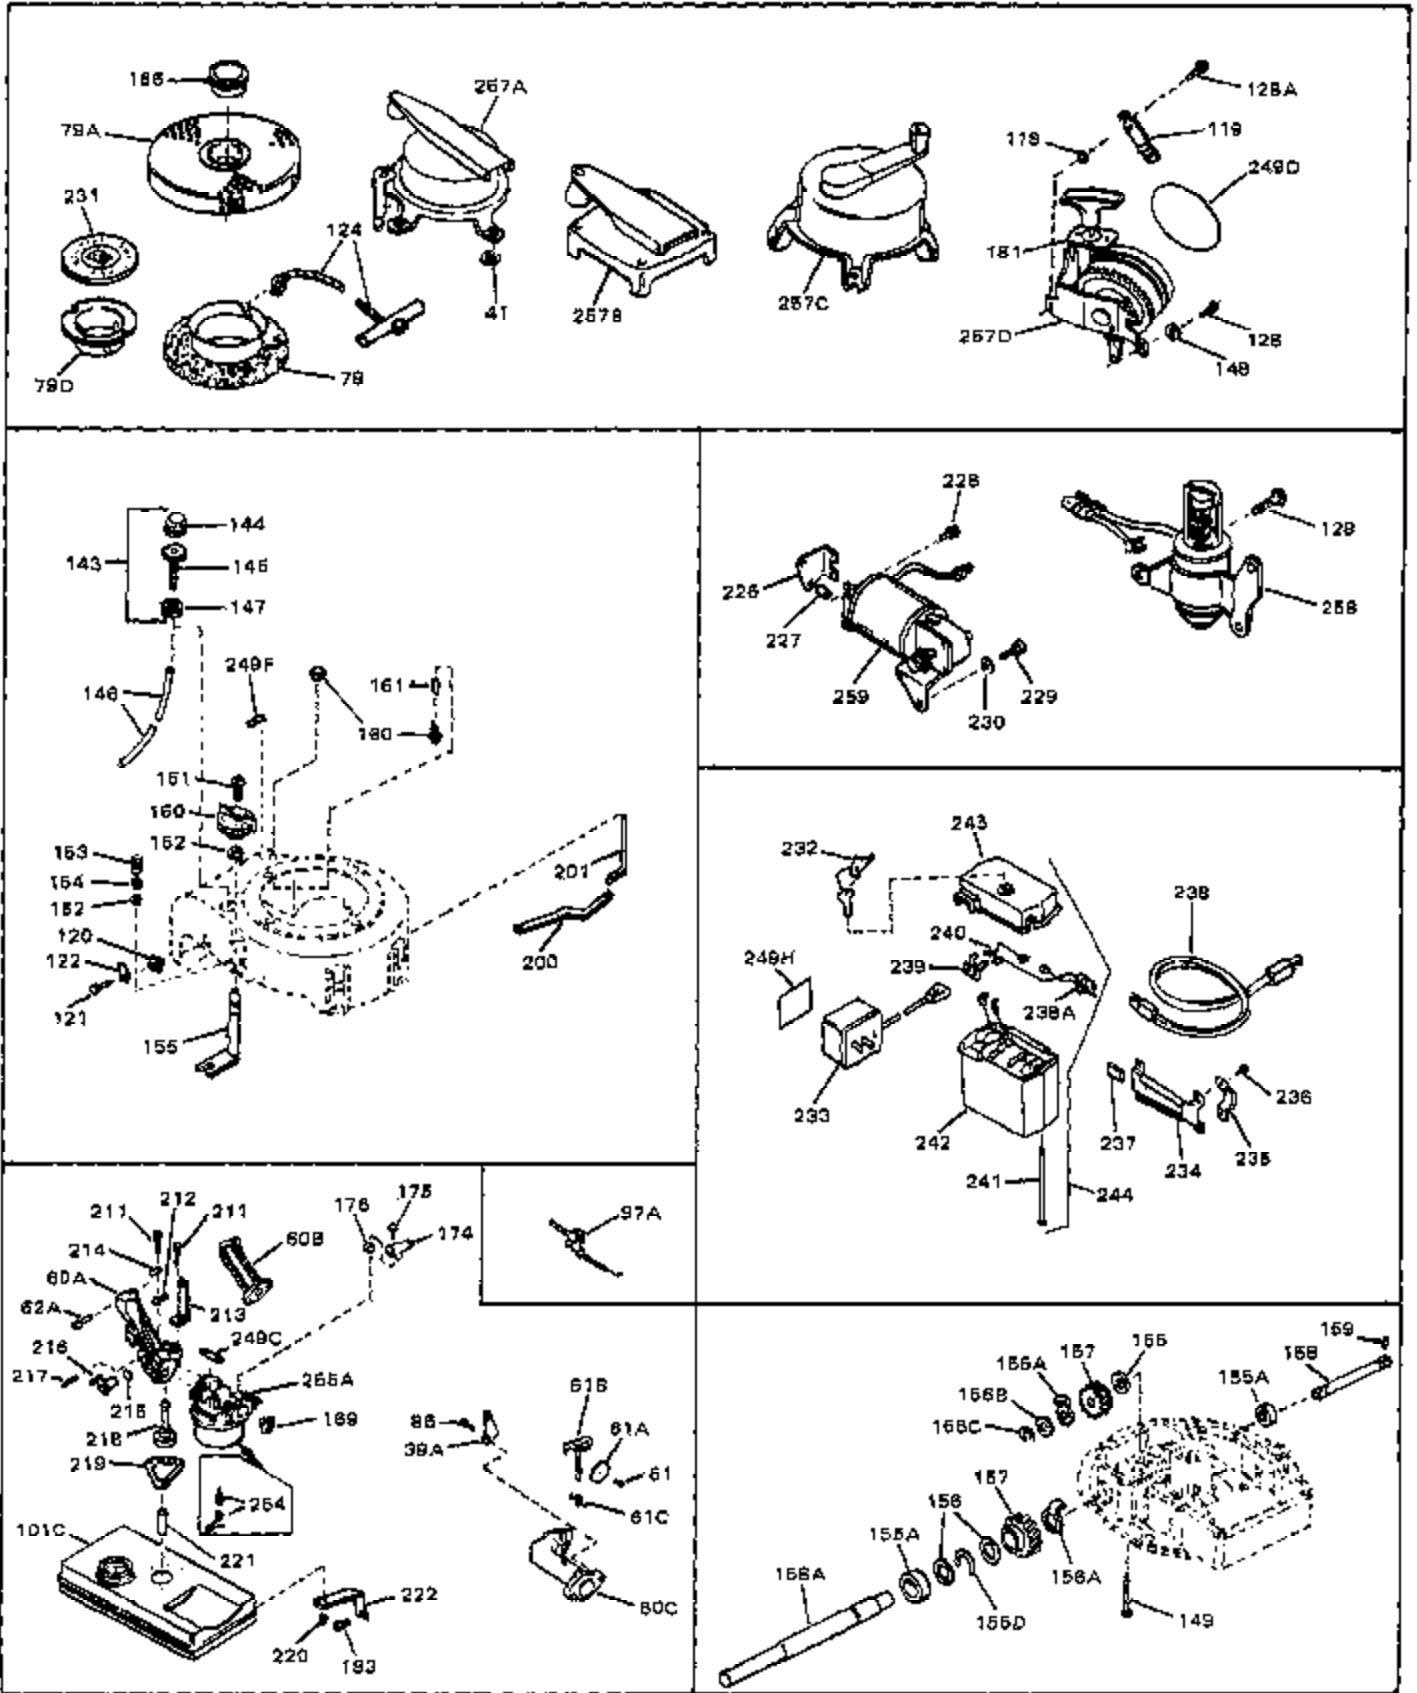

Ref #	Part Number	Qty	Description
102	410144B	0	Cap, Fuel filler (White Plastic) (Std.)
102	410224	0	Cap, Fuel filler (Metal w/chain)
105A	28684	0	Line, Fuel (Braided hose) (14-5/8")
105A	29774	0	Line, Fuel (Braided 8.25")
105A	30705	0	Line, Fuel (Braided 16")
105A	30962	0	Line, Fuel (Braided 32")
105	30235	0	Line, Fuel (7-3/8" Metal)
105	31400	0	Line, Fuel (3-3/8" Metal)
106	650490	0	Washer, Belleville
107	650607	0	Nut, Flywheel
112	9556	0	Plug, Oil drain (Sq. hd. pipe, 1/8-27)
116	30747	0	Clip, Shorting
117	16645	0	Lockwasher
132	30688	0	Screw, Hex hd. Sems, 1/4-20 x 1/2
163	28763	0	Screw, Hex washer hd. thread-forming, 10-24
165	26091	0	Cap, Oil seal protector
173	29375	0	Extension, Oil drain
181B	650639	0	Rivet, Open end
206	29985	0	"O" Ring
207	650147	0	Washer, Flat
208	650562	0	Screw
210	30139	0	"O" Ring
210	34282	0	"O" Ring (.612 I.D. x .812 O.D. x .103
249C	31495	0	Decal, Speed control
249	31865	0	Decal, Name & Instructions
249E	30595	0	Decal, Ezee-start
249E	31516	0	Decal, Starter
249E	32187	0	Decal, Super-start
249G	31268	0	Decal, Choke
249A	28250	0	Decal, H.P. (3 H.P.)
249A	30077	0	Decal, H.P. (3-1/2 H.P.)
249A	30597	0	Decal, Name & H.P. (3 H.P.)
249A	30612	0	Decal, Name & H.P. (3-1/2 H.P.)
250	30547A	0	Contact Assy., Breaker
251	30548A	0	Condenser
252	630978	0	Diaphragm & Gasket Assy.
253	630932A	0	Inlet Needle, Seat, Gasket & Spring Assy.
255	631243	0	Carburetor
256	610793	0	Magneto, Tecumseh (w/ring gear)
260	33236	0	Gasket Set