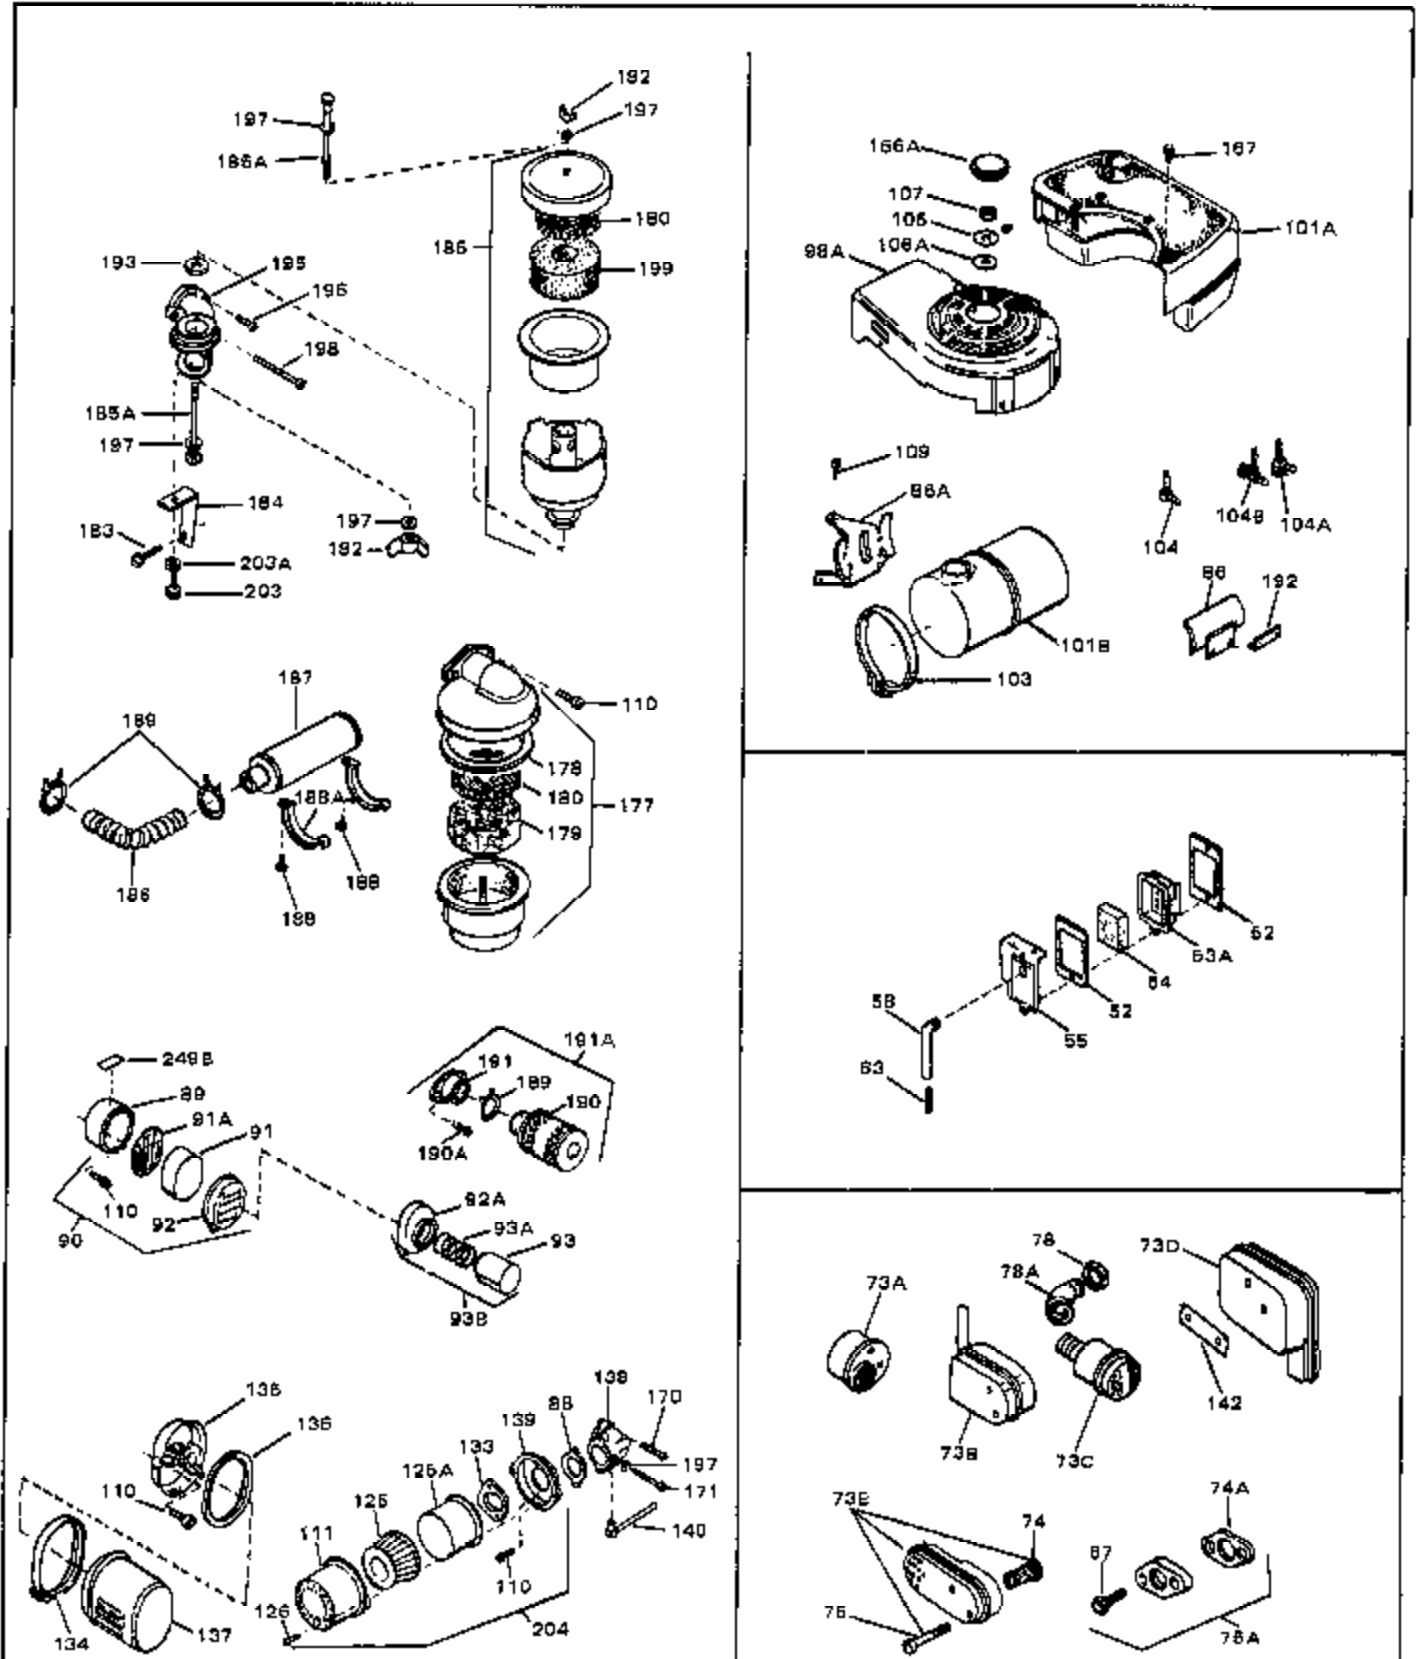

Ref #	Part Number	Qty	Description
41	27070	0	Lockwasher
41	27656	0	Washer, Flat
41	650168	0	Washer, Flat
79A	32237	0	Screen, Flywheel
79	30892	0	Pulley, Rope starter
85	30564	0	Screw
85	6201	0	Screw
85	6202	0	Screw
124	590343	0	Rope & Handle Assy., Starter
128	650737	0	Screw, Hex washer hd. taptite, 1/4-20 x 1/2
148	8345	0	Washer, 1/4
149	650492	0	Screw
150	32406	0	Knob, Control
151	650627	0	Screw
152	32309	0	Ring, Retainer
153	32308	0	Spring, Compression
154	650626	0	Washer, Flat
155	32405	0	Lever, Carburetor control
166	32119	0	Plug, Screen
166	32236	0	Plug, Screen
181	590441	0	Rope Guide Assy.
181	590516	0	Bracket Assy.
183	29511	0	Screw, Slotted hex washer hd., 1/4-20 x 7/16
254	631021	0	Inlet Needle, Seat & Clip Assy.
255A	631242	0	Carburetor
257D	590450A	0	Starter, Side mount rewind