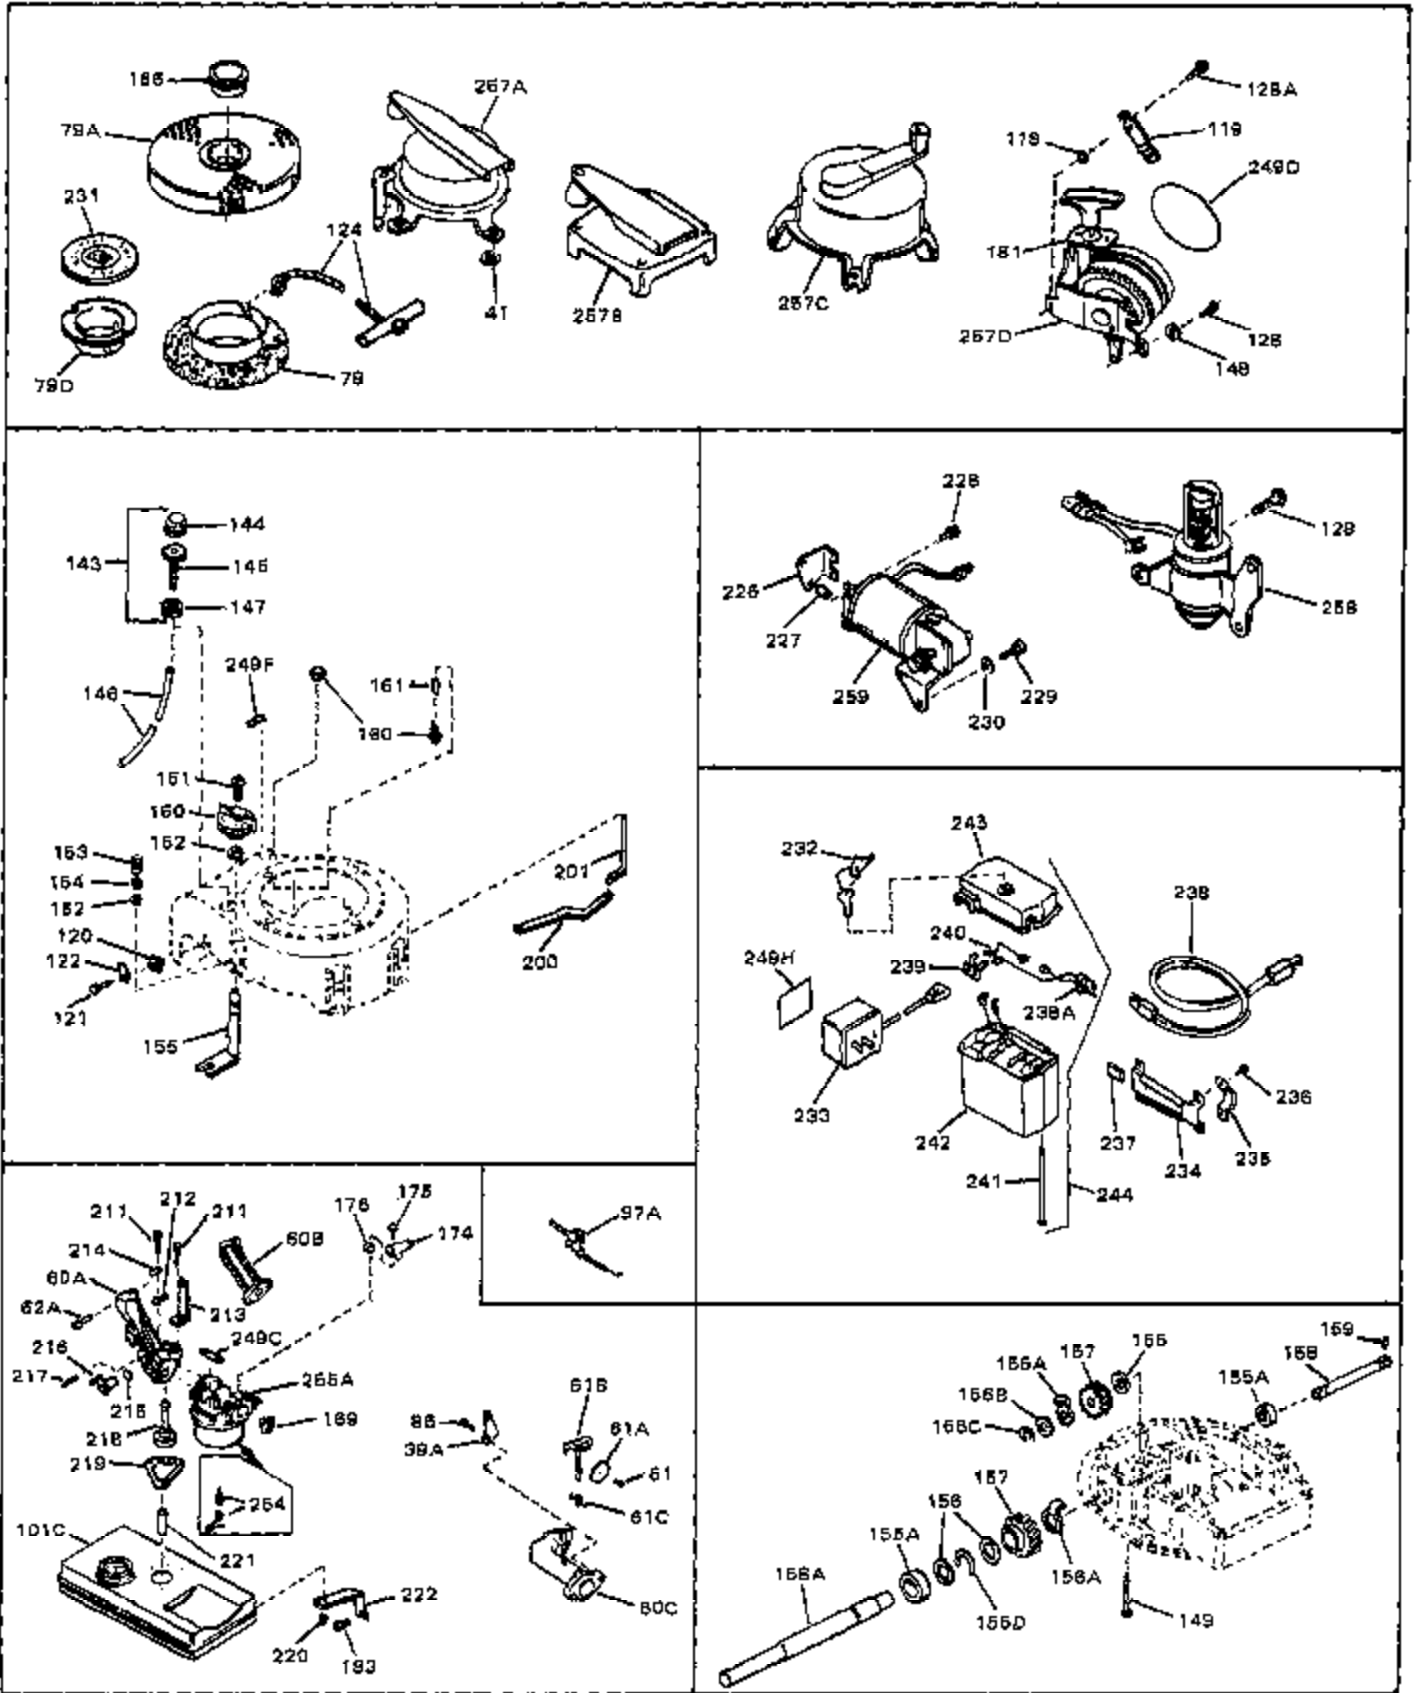

Ref #	Part Number	Qty	Description
41	27070	0	Lockwasher
41	27656	0	Washer, Flat
41	650168	0	Washer, Flat
79A	32237	0	Screen, Flywheel
79	30892	0	Pulley, Rope starter
85	30564	0	Screw
85	6201	0	Screw
85	6202	0	Screw
124	590343	0	Rope & Handle Assy., Starter
128	650737	0	Screw, Hex washer hd. taptite, 1/4-20 x 1/2
148	8345	0	Washer, 1/4
149	650492	0	Screw
150	32406	0	Knob, Control
151	650627	0	Screw
152	32309	0	Ring, Retainer
153	32308	0	Spring, Compression
154	650626	0	Washer, Flat
155	32405	0	Lever, Carburetor control
166	32119	0	Plug, Screen
166	32236	0	Plug, Screen
181	590441	0	Rope Guide Assy.
181	590516	0	Bracket Assy.
183	29511	0	Screw, Slotted hex washer hd., 1/4-20 x 7/16
254	631021	0	Inlet Needle, Seat & Clip Assy.
255A	631242	0	Carburetor
257D	590450A	0	Starter, Side mount rewind