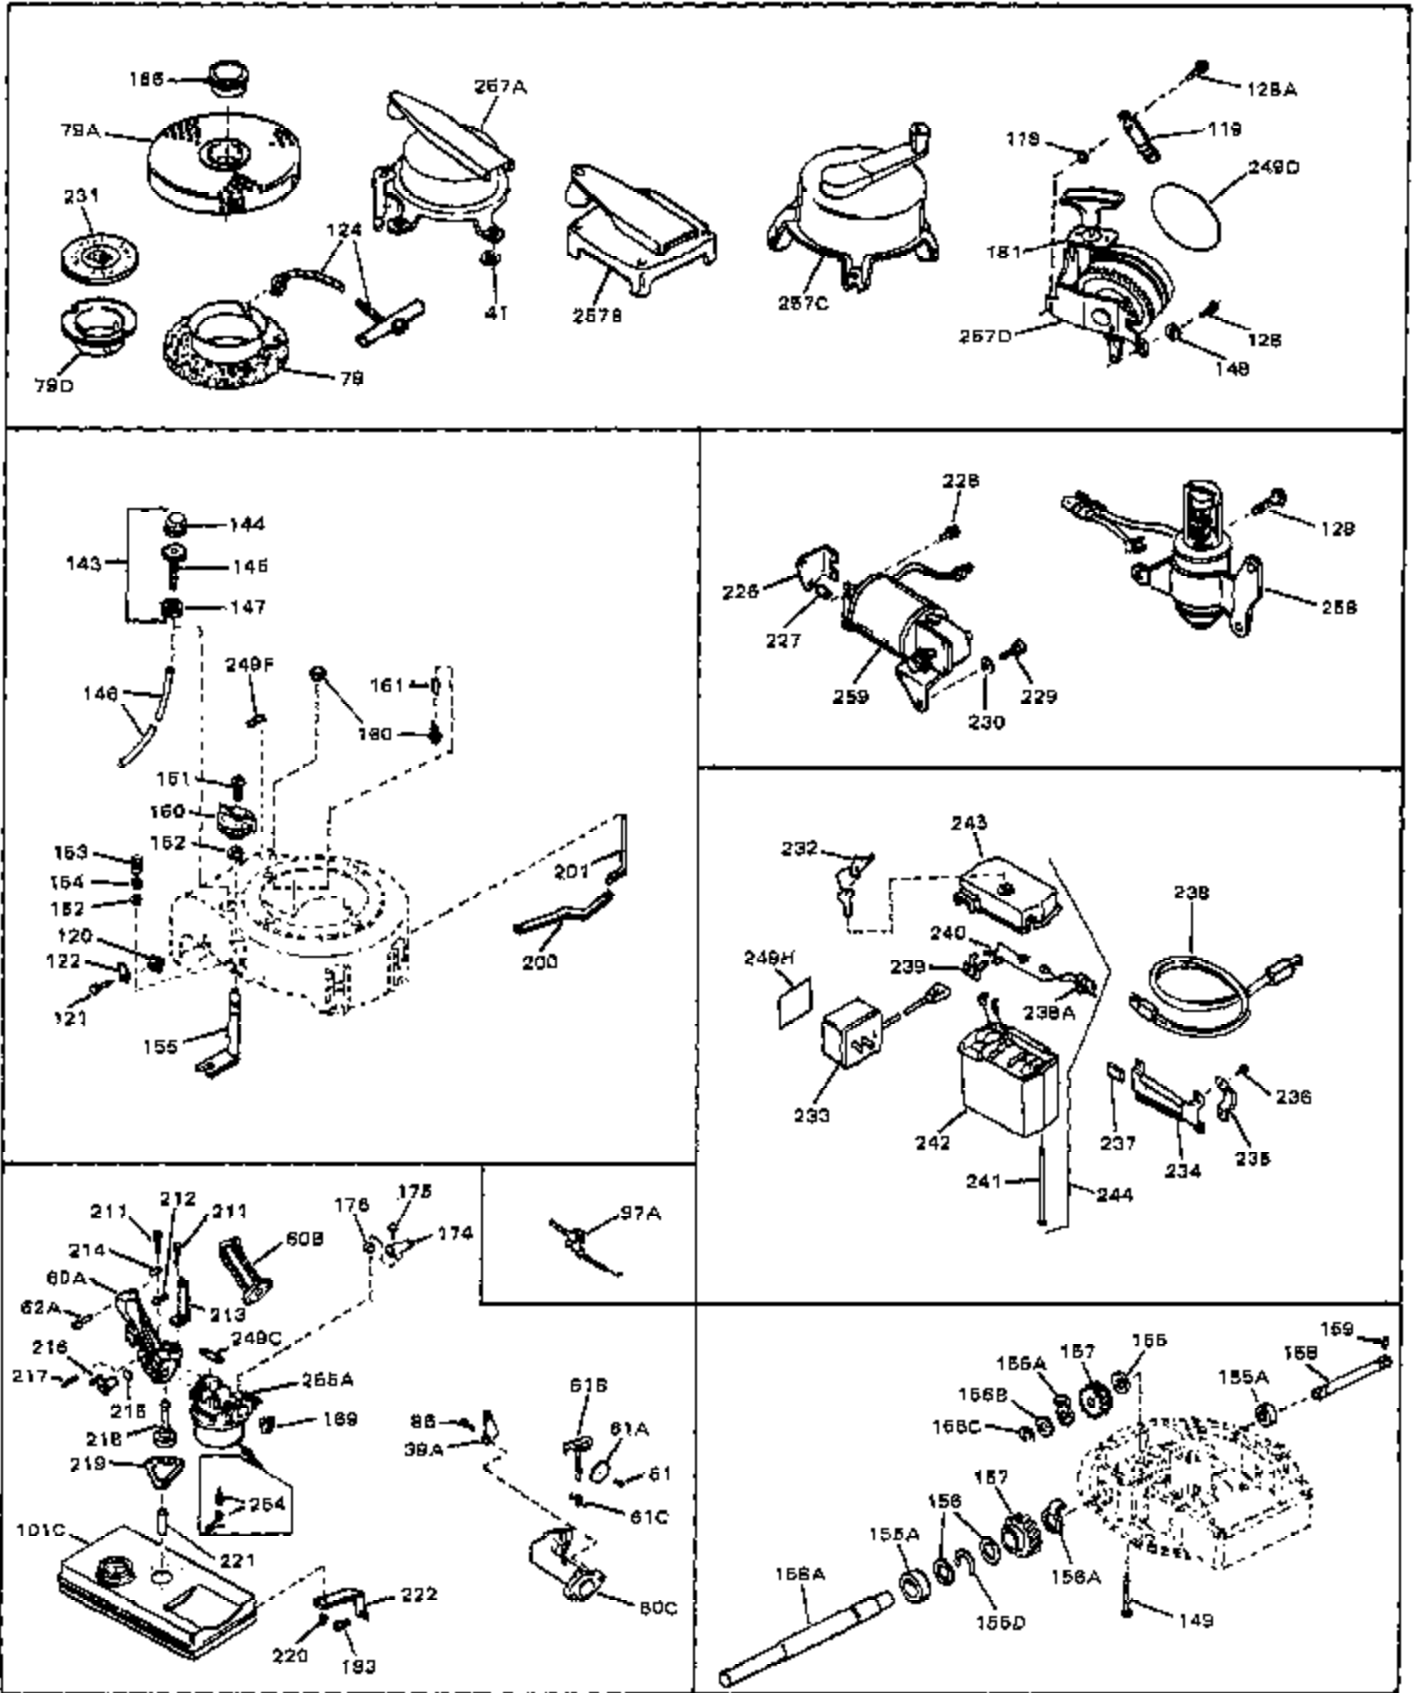

Ref #	Part Number	Qty	Description
41	27070	0	Lockwasher
41	27656	0	Washer, Flat
41	650168	0	Washer, Flat
79	30892	0	Pulley, Rope starter
79D	590416	0	Cup, Starter
85	30564	0	Screw
85	6201	0	Screw
85	6202	0	Screw
124	590343	0	Rope & Handle Assy., Starter
128	650737	0	Screw, Hex washer hd. taptite, 1/4-20 x 1/2
148	8345	0	Washer, 1/4
149	650492	0	Screw
155A	31744	0	Seal, Oil
156A	31745	0	Washer, Tang
156B	31787	0	Washer, Flat
156C	31749	0	Ring, Retaining
156	31747	0	Washer, Thrust
157	31746	0	Gear, Worm
158	31748	0	Shaft, P.T.O.
166	32119	0	Plug, Screen
166	32236	0	Plug, Screen
181	590441	0	Rope Guide Assy.
181	590516	0	Bracket Assy.
183	29511	0	Screw, Slotted hex washer hd., 1/4-20 x 7/16
249C	31495	0	Decal, Speed control