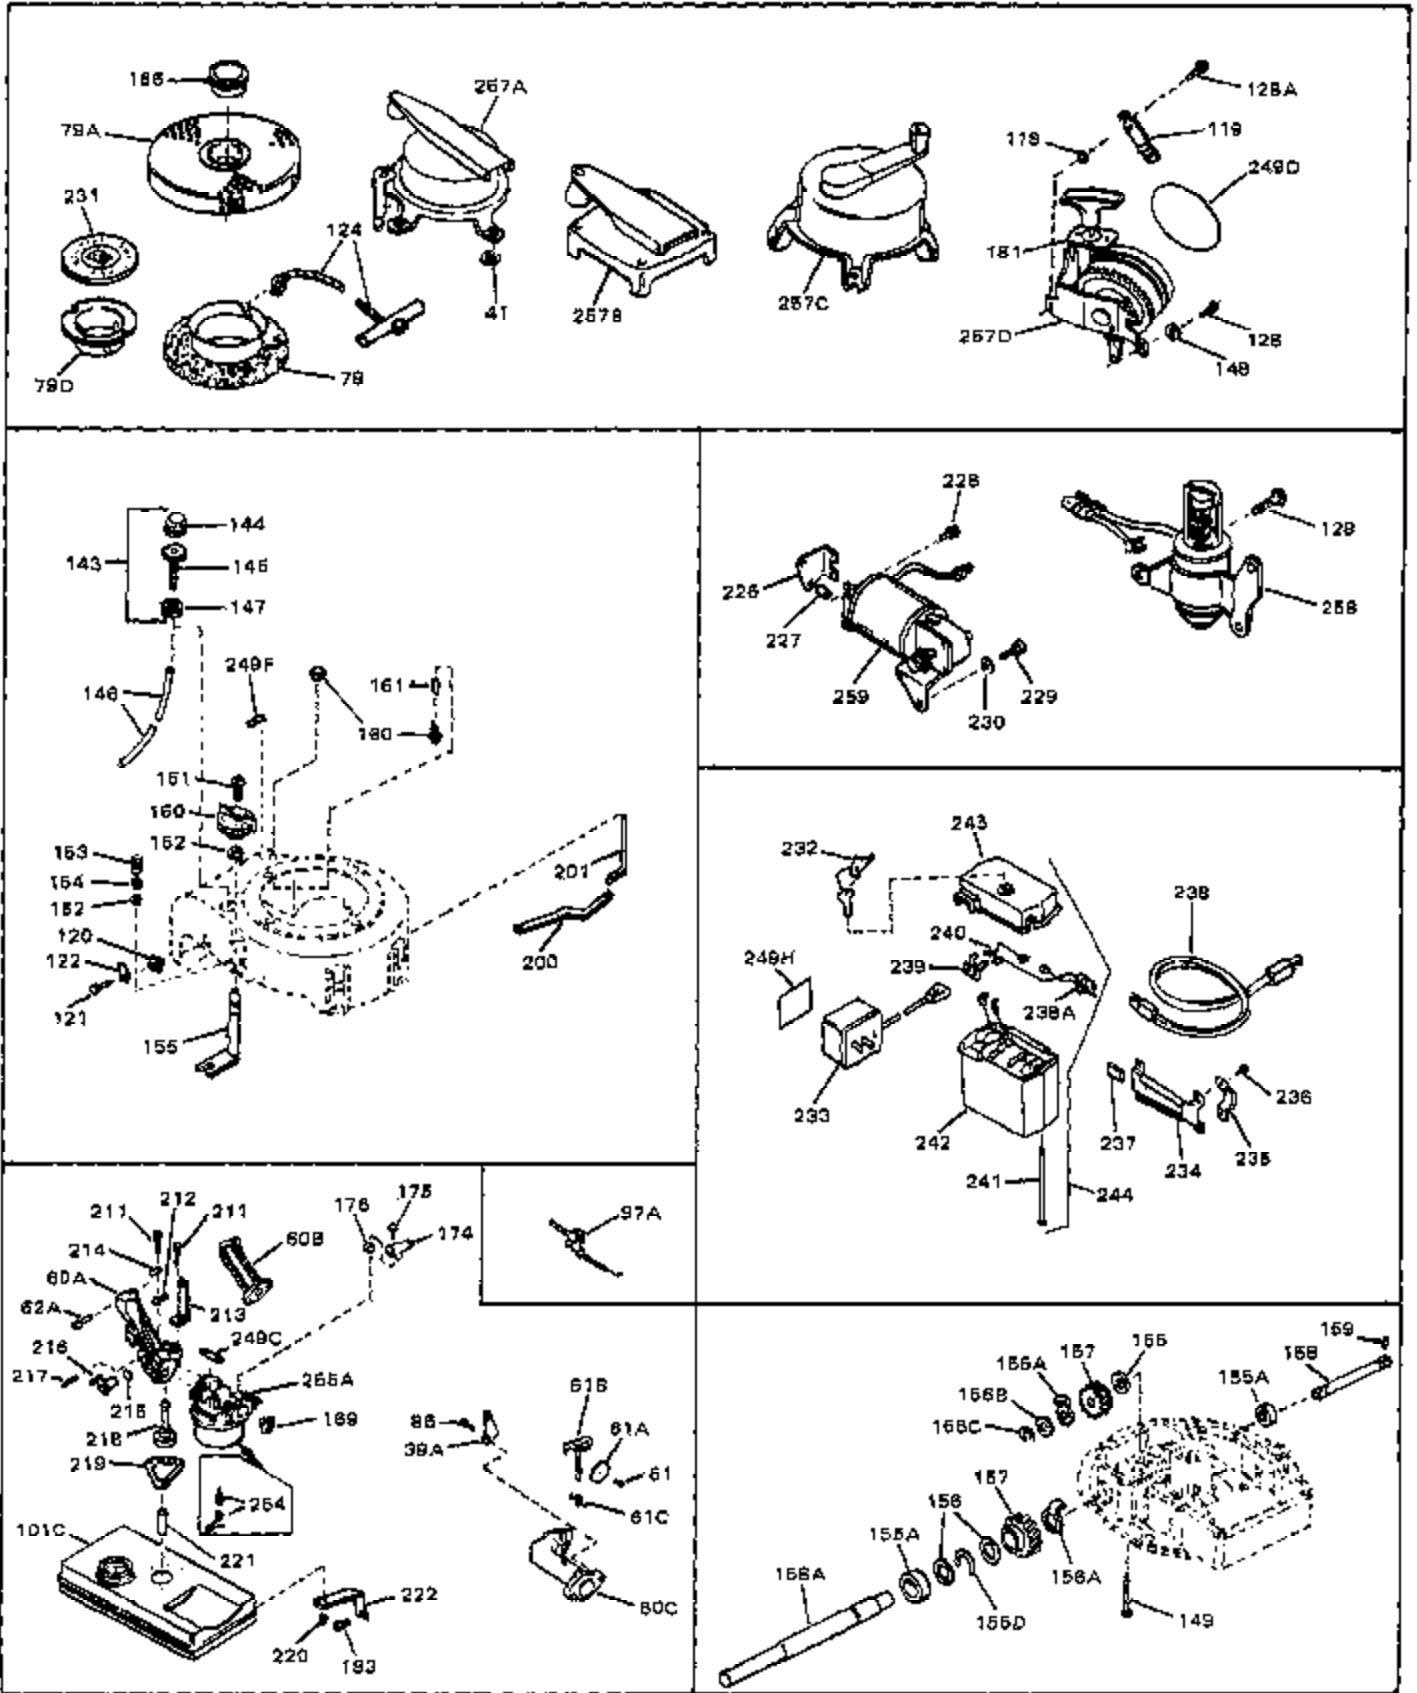

Ref #	Part Number	Qty	Description
41	27070	0	Lockwasher
41	27656	0	Washer, Flat
41	650168	0	Washer, Flat
79D	590416	0	Cup, Starter
79	30892	0	Pulley, Rope starter
85	30564	0	Screw
85	6201	0	Screw
85	6202	0	Screw
124	590343	0	Rope & Handle Assy., Starter
128	650737	0	Screw, Hex washer hd. taptite, 1/4-20 x 1/2
148	8345	0	Washer, 1/4
149	650492	0	Screw
166	32119	0	Plug, Screen
166	32236	0	Plug, Screen
181	590441	0	Rope Guide Assy.
181	590516	0	Bracket Assy.
183	29511	0	Screw, Slotted hex washer hd., 1/4-20 x 7/16
249C	31514	0	Decal, Speed control