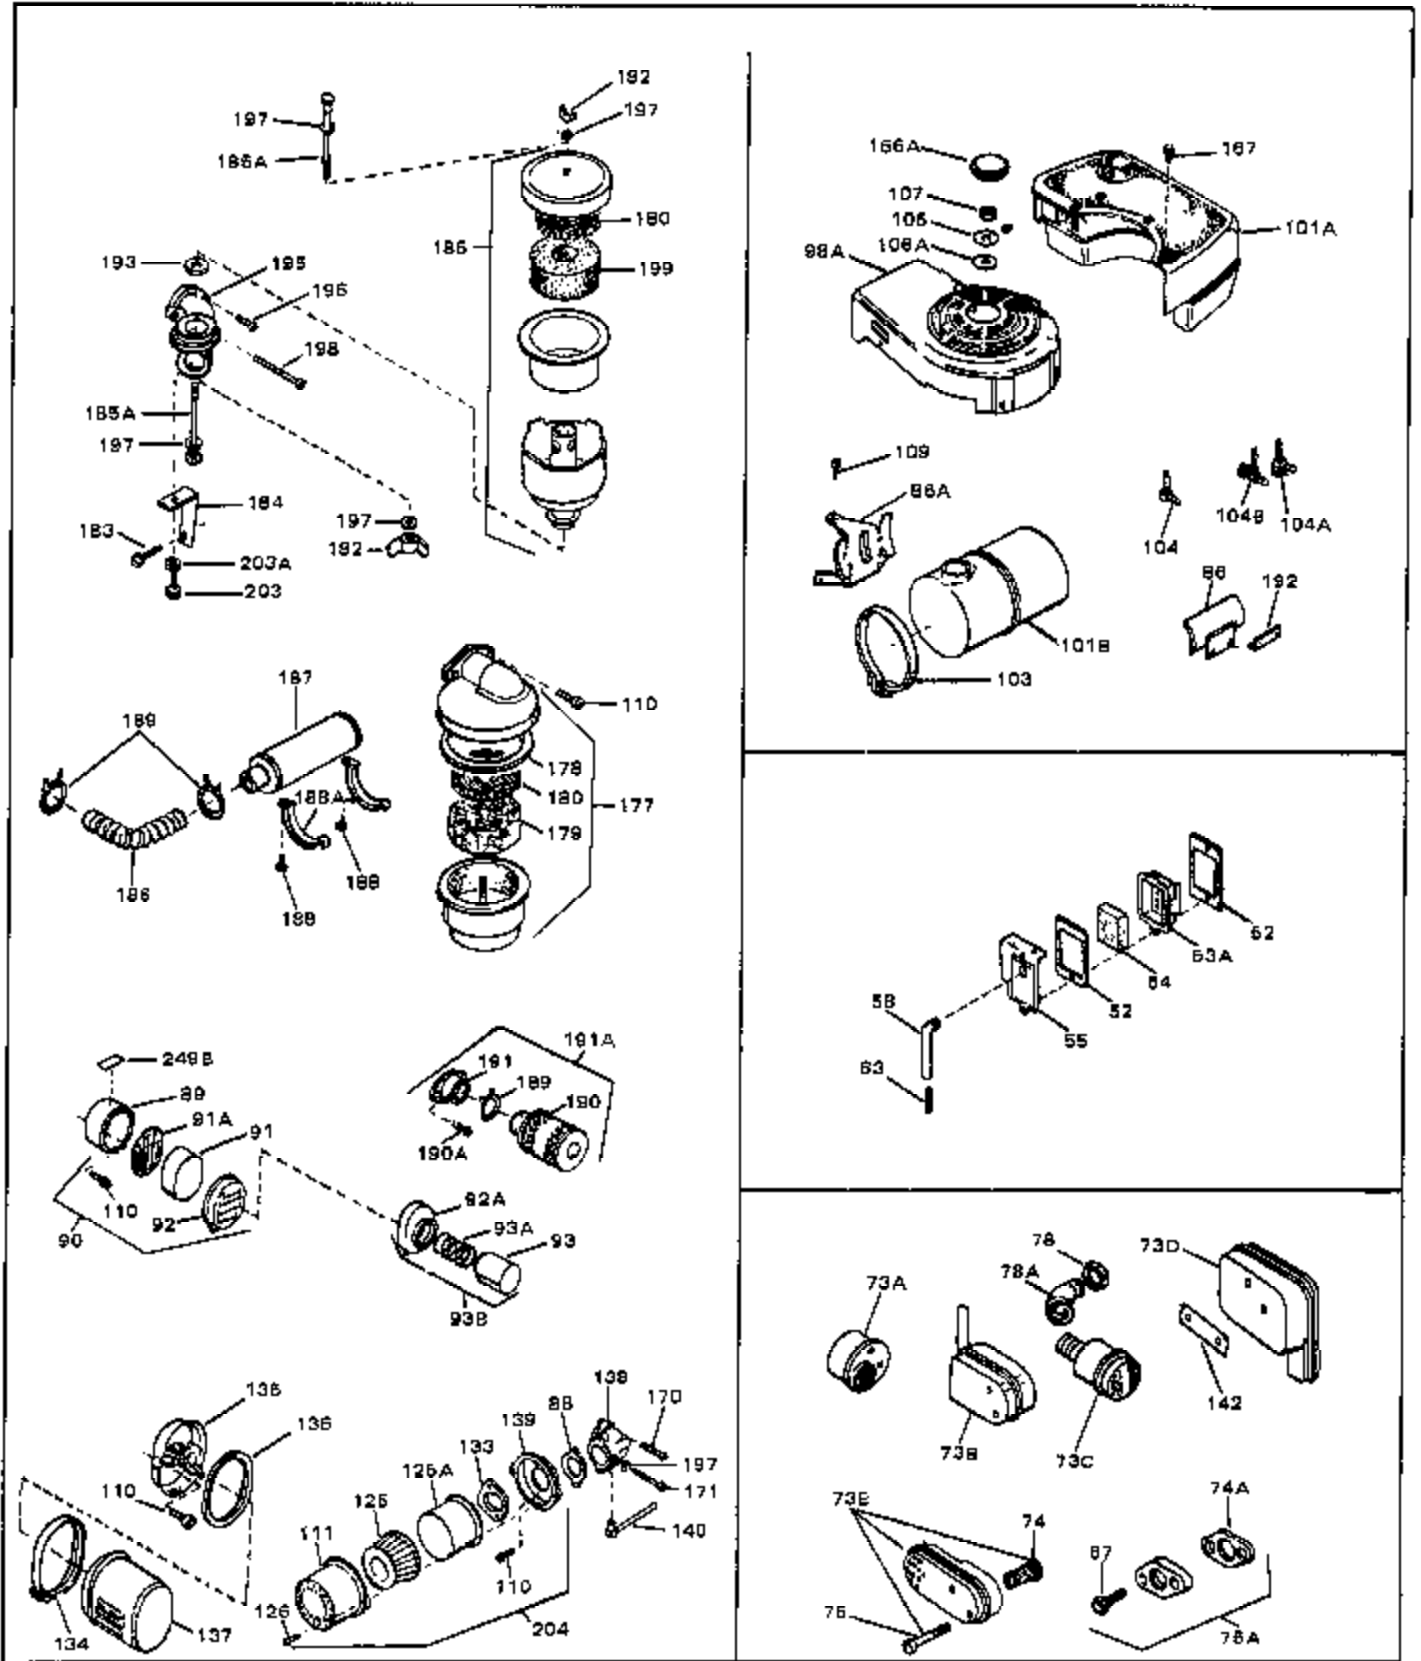

Ref #	Part Number	Qty	Description
52	31619	0	Gasket, Breather cover
63	31778	0	Spring, Coil
67	30063	0	Screw
74A	26754	0	Gasket, Exhaust
75A	730162	0	Kit, Muffler Adapter
75	27182	0	Screw, Hex hd. cap, 1/4-20 x 3-3/8
75	30298	0	Screw, Hex hd. cap, 1/4-20 x 2-1/2
75	650234	0	Screw, Hex hd. cap, 1/4-20 x 3
75	650243	0	Screw, Hex hd. cap, 1/4-20 x 2-3/4
75	650253	0	Screw, Hex hd. cap, 1/4-20 x 2-1/4
75	650493	0	Screw, Hex hd. Sems, 1/4-20 x 1-3/4
75	650795	0	Screw, Hex hd. cap, Sems, 1/4-20 x 2-5/16
78A	28885	0	Elbow, Exhaust (90°)
78A	30617	0	Elbow, Exhaust (45°)
78	27675	0	Nut, Conduit
88	27272	0	Gasket, Air cleaner
89	32301	0	Body, Air cleaner
91	29961	0	Element, Air cleaner
91A	29962	0	Screen, Air cleaner
92	30585	0	Cover, Air cleaner
93A	450150	0	Spring, Pre-cleaner
93B	730510	0	Kit, Pre-cleaner
93	450124	0	Bag, Pre-cleaner
104B	30863	0	Valve, Fuel shut-off
104A	29683	0	Strainer & Shut-off
104	28584	0	Strainer & Elbow
106	650490	0	Washer, Belleville
107	650607	0	Nut, Flywheel
109	650561	0	Screw
110	28820	0	Screw
110	29786	0	Screw
110	650399	0	Screw, Phil. fil. hd. Sems, 10-32 x 5/8
126	650152	0	Screw
133	30767	0	Spacer, Air cleaner
140	30635	0	Fitting, Breather
170	650163	0	Screw, Fil. hd. Sems, 10-32 x 7/8
171	650520	0	Screw
182	9577	0	Nut, Wing, 10-24
183	29511	0	Screw, Slotted hex washer hd., 1/4-20 x 7/16
184	30418	0	Bracket, Cleaner elbow
191A	730145	0	Air Cleaner Kit
192	29432	0	Bracket, Housing
193	27165	0	Gasket, Elbow
196	650163	0	Screw, Fil. hd. Sems, 10-32 x 7/8
197	27183	0	Washer, Fiber
197	31905	0	Washer, Paper
198	650519	0	Screw
198	650520	0	Screw
199	31408	0	Element, Air cleaner
203	30688	0	Screw, Hex hd. Sems, 1/4-20 x 1/2
203A	650722	0	Lockwasher, 1/4
204	730127	0	Cleaner Assy., Air (Poly)
249B	30002	0	Decal, Air cleaner