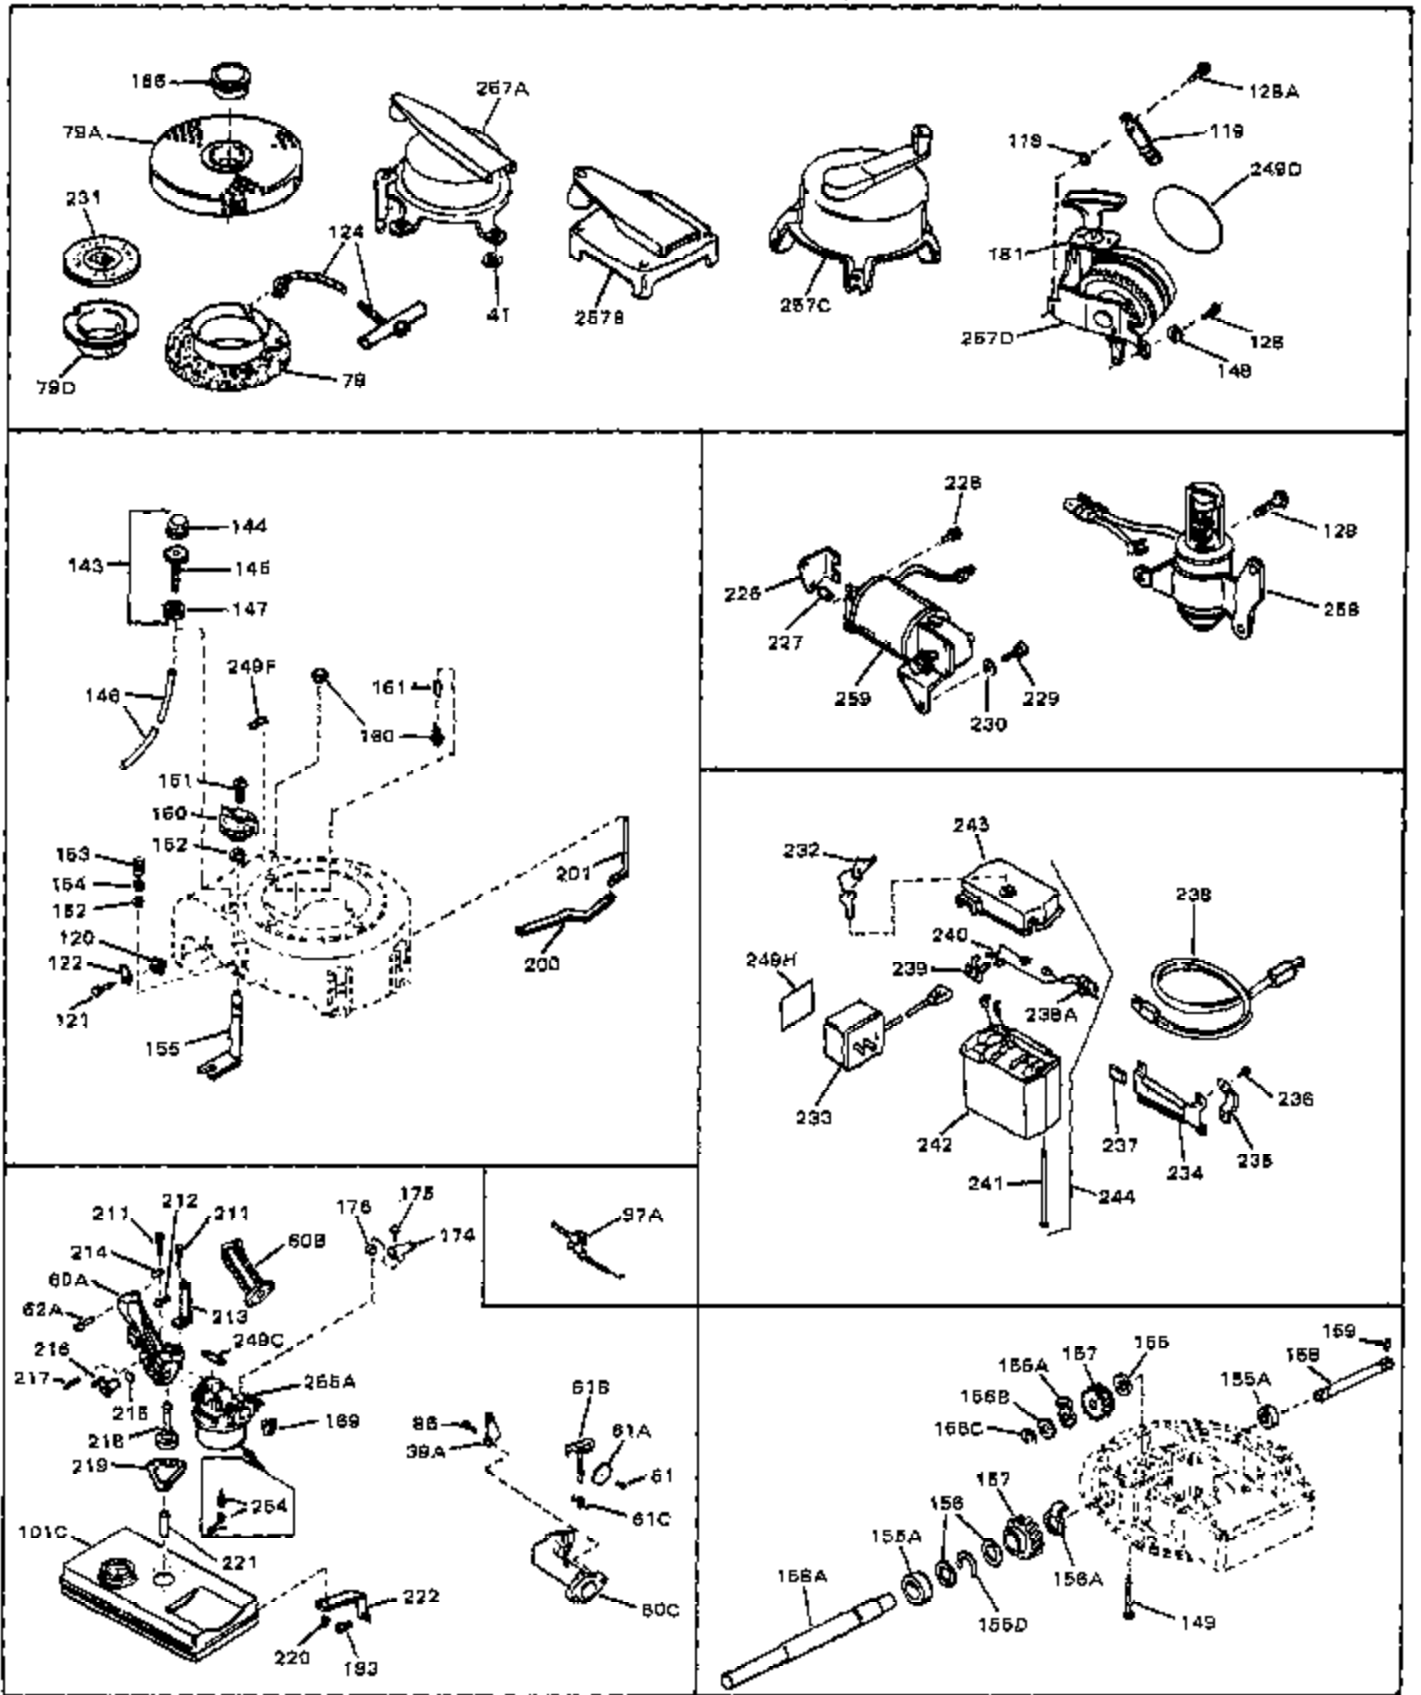

Ref #	Part Number	Qty	Description
41	27070	0	Lockwasher
41	27656	0	Washer, Flat
41	650168	0	Washer, Flat
79A	32237	0	Screen, Flywheel
79	30892	0	Pulley, Rope starter
85	30564	0	Screw
85	6201	0	Screw
85	6202	0	Screw
124	590343	0	Rope & Handle Assy., Starter
128	650737	0	Screw, Hex washer hd. taptite, 1/4-20 x 1/2
148	8345	0	Washer, 1/4
149	650492	0	Screw
166	32119	0	Plug, Screen
166	32236	0	Plug, Screen
181	590441	0	Rope Guide Assy.
181	590516	0	Bracket Assy.
183	29511	0	Screw, Slotted hex washer hd., 1/4-20 x 7/16
249C	31495	0	Decal, Speed control
254	631021	0	Inlet Needle, Seat & Clip Assy.
255A	631242	0	Carburetor
257D	590450A	0	Starter, Side mount rewind