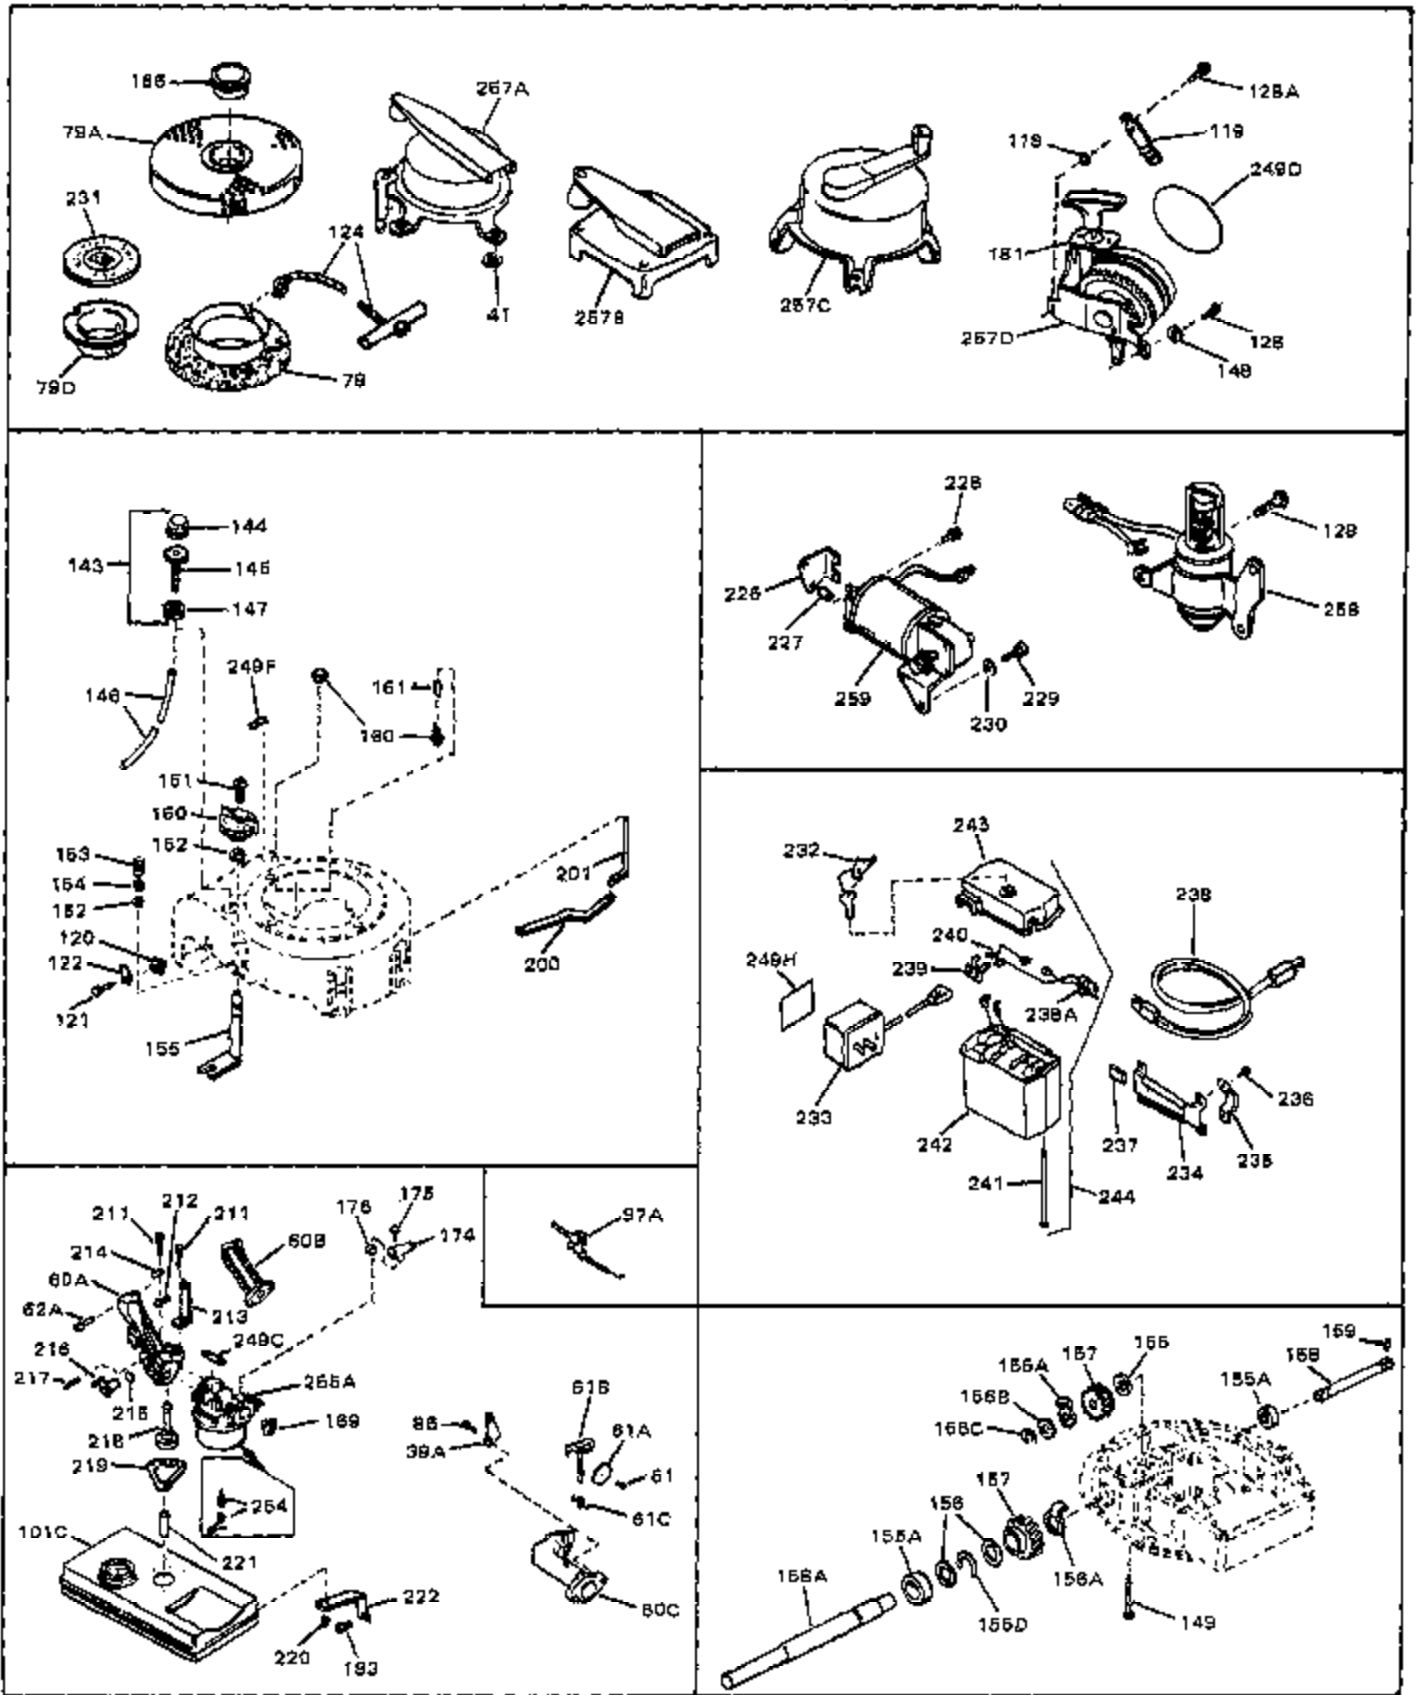

Ref #	Part Number	Qty	Description
41	27070	0	Lockwasher
41	27656	0	Washer, Flat
41	650168	0	Washer, Flat
79A	32237	0	Screen, Flywheel
79	30892	0	Pulley, Rope starter
85	30564	0	Screw
85	6201	0	Screw
85	6202	0	Screw
124	590343	0	Rope & Handle Assy., Starter
128	650737	0	Screw, Hex washer hd. taptite, 1/4-20 x 1/2
143	32182	0	Primer Assy.
144	32183	0	Bulb, Primer
145	32184	0	Body, Primer
146	32180A	0	Line, Primer
147	32312	0	Retainer, Primer bulb
148	8345	0	Washer, 1/4
149	650492	0	Screw
150	32406	0	Knob, Control
151	650627	0	Screw
152	32309	0	Ring, Retainer
153	32308	0	Spring, Compression
154	650626	0	Washer, Flat
155	32405	0	Lever, Carburetor control
166	32119	0	Plug, Screen
166	32236	0	Plug, Screen
181	590441	0	Rope Guide Assy.
181	590516	0	Bracket Assy.
183	29511	0	Screw, Slotted hex washer hd., 1/4-20 x 7/16
257D	590450A	0	Starter, Side mount rewind