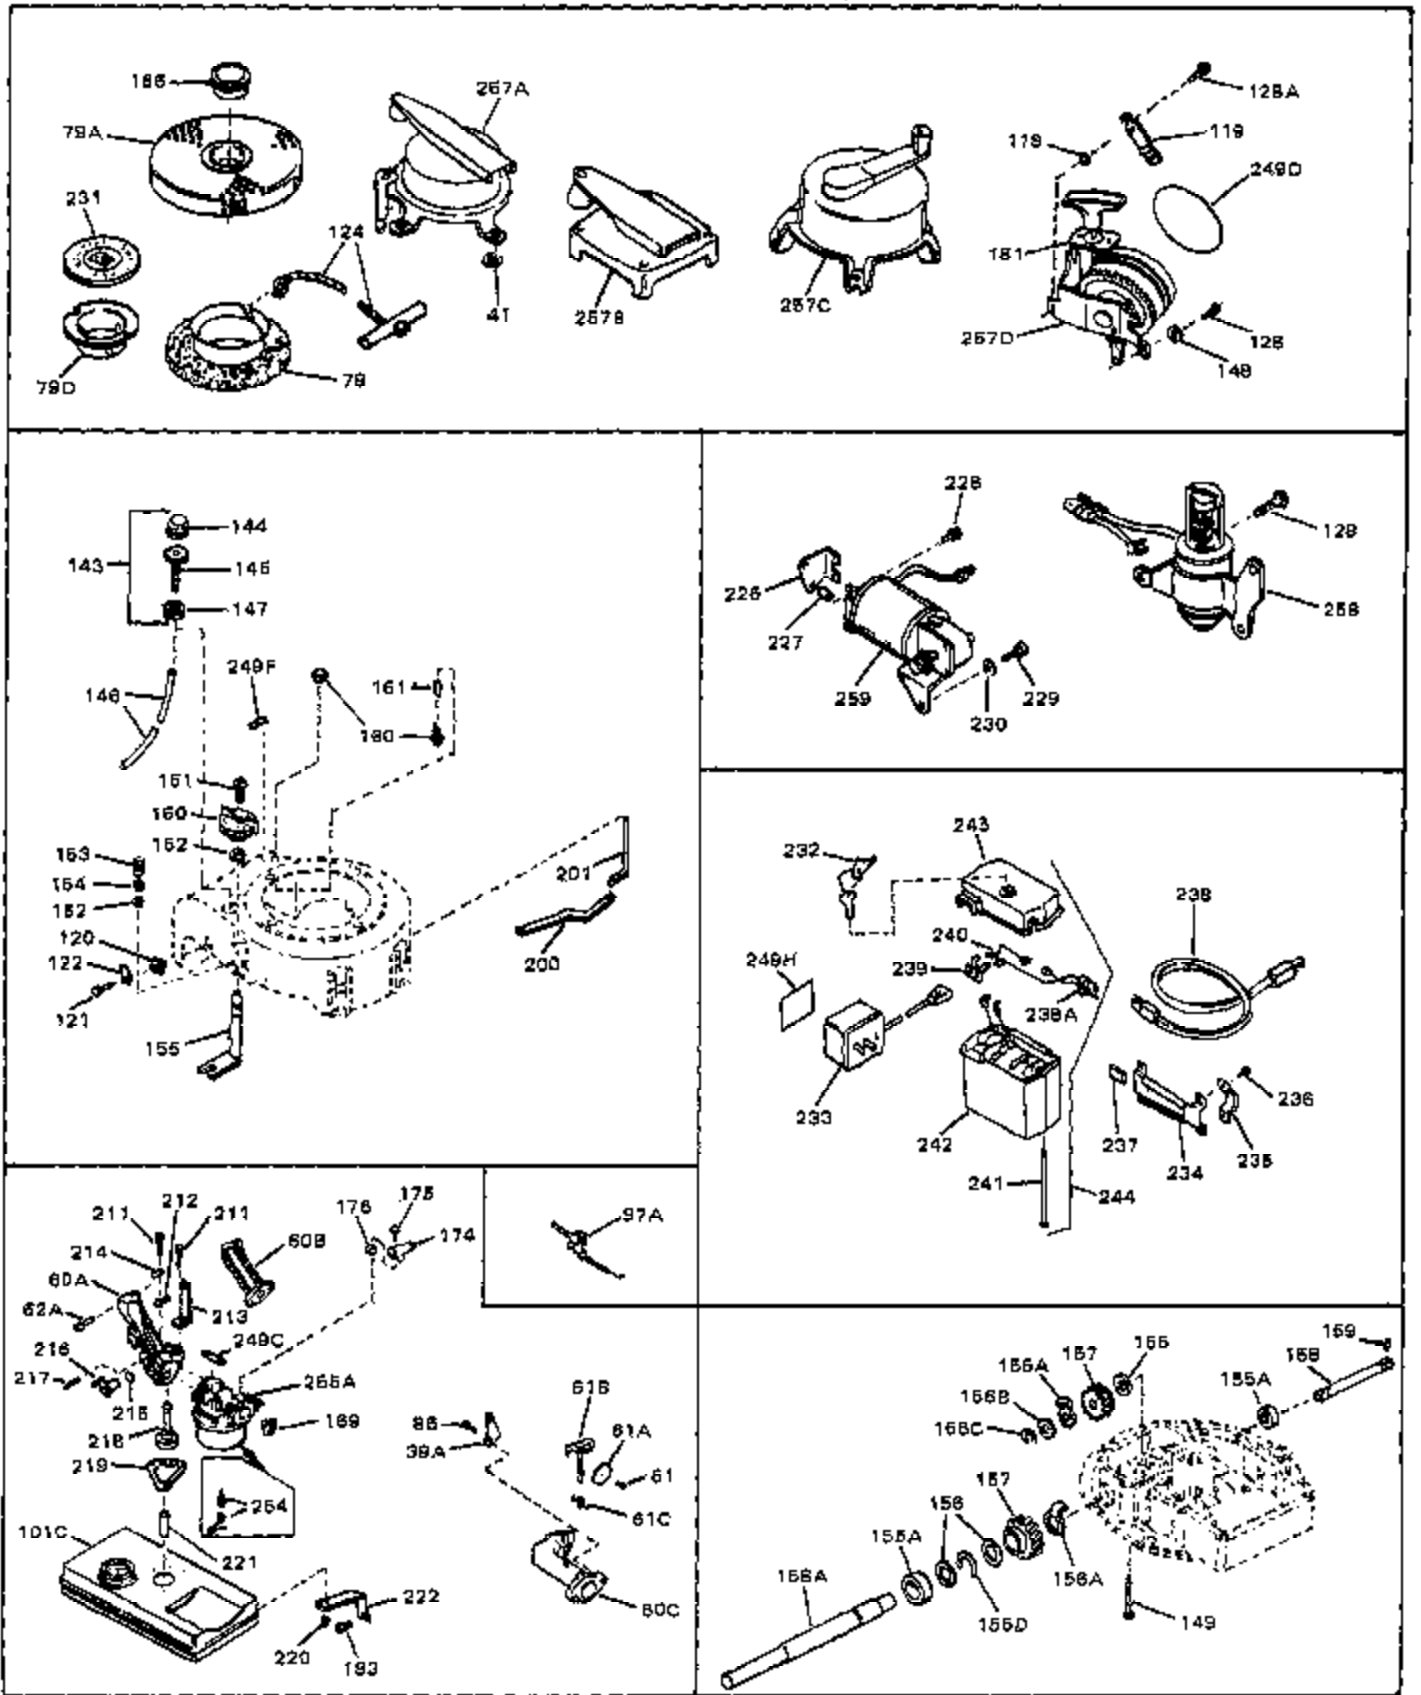

Ref #	Part Number	Qty	Description
41	27070	0	Lockwasher
41	27656	0	Washer, Flat
41	650168	0	Washer, Flat
79D	590416	0	Cup, Starter
79	30892	0	Pulley, Rope starter
85	30564	0	Screw
85	6201	0	Screw
85	6202	0	Screw
124	590343	0	Rope & Handle Assy., Starter
128	650737	0	Screw, Hex washer hd. taptite, 1/4-20 x 1/2
148	8345	0	Washer, 1/4
149	650492	0	Screw
166	32119	0	Plug, Screen
166	32236	0	Plug, Screen
181	590441	0	Rope Guide Assy.
181	590516	0	Bracket Assy.
183	29511	0	Screw, Slotted hex washer hd., 1/4-20 x 7/16
249C	31495	0	Decal, Speed control