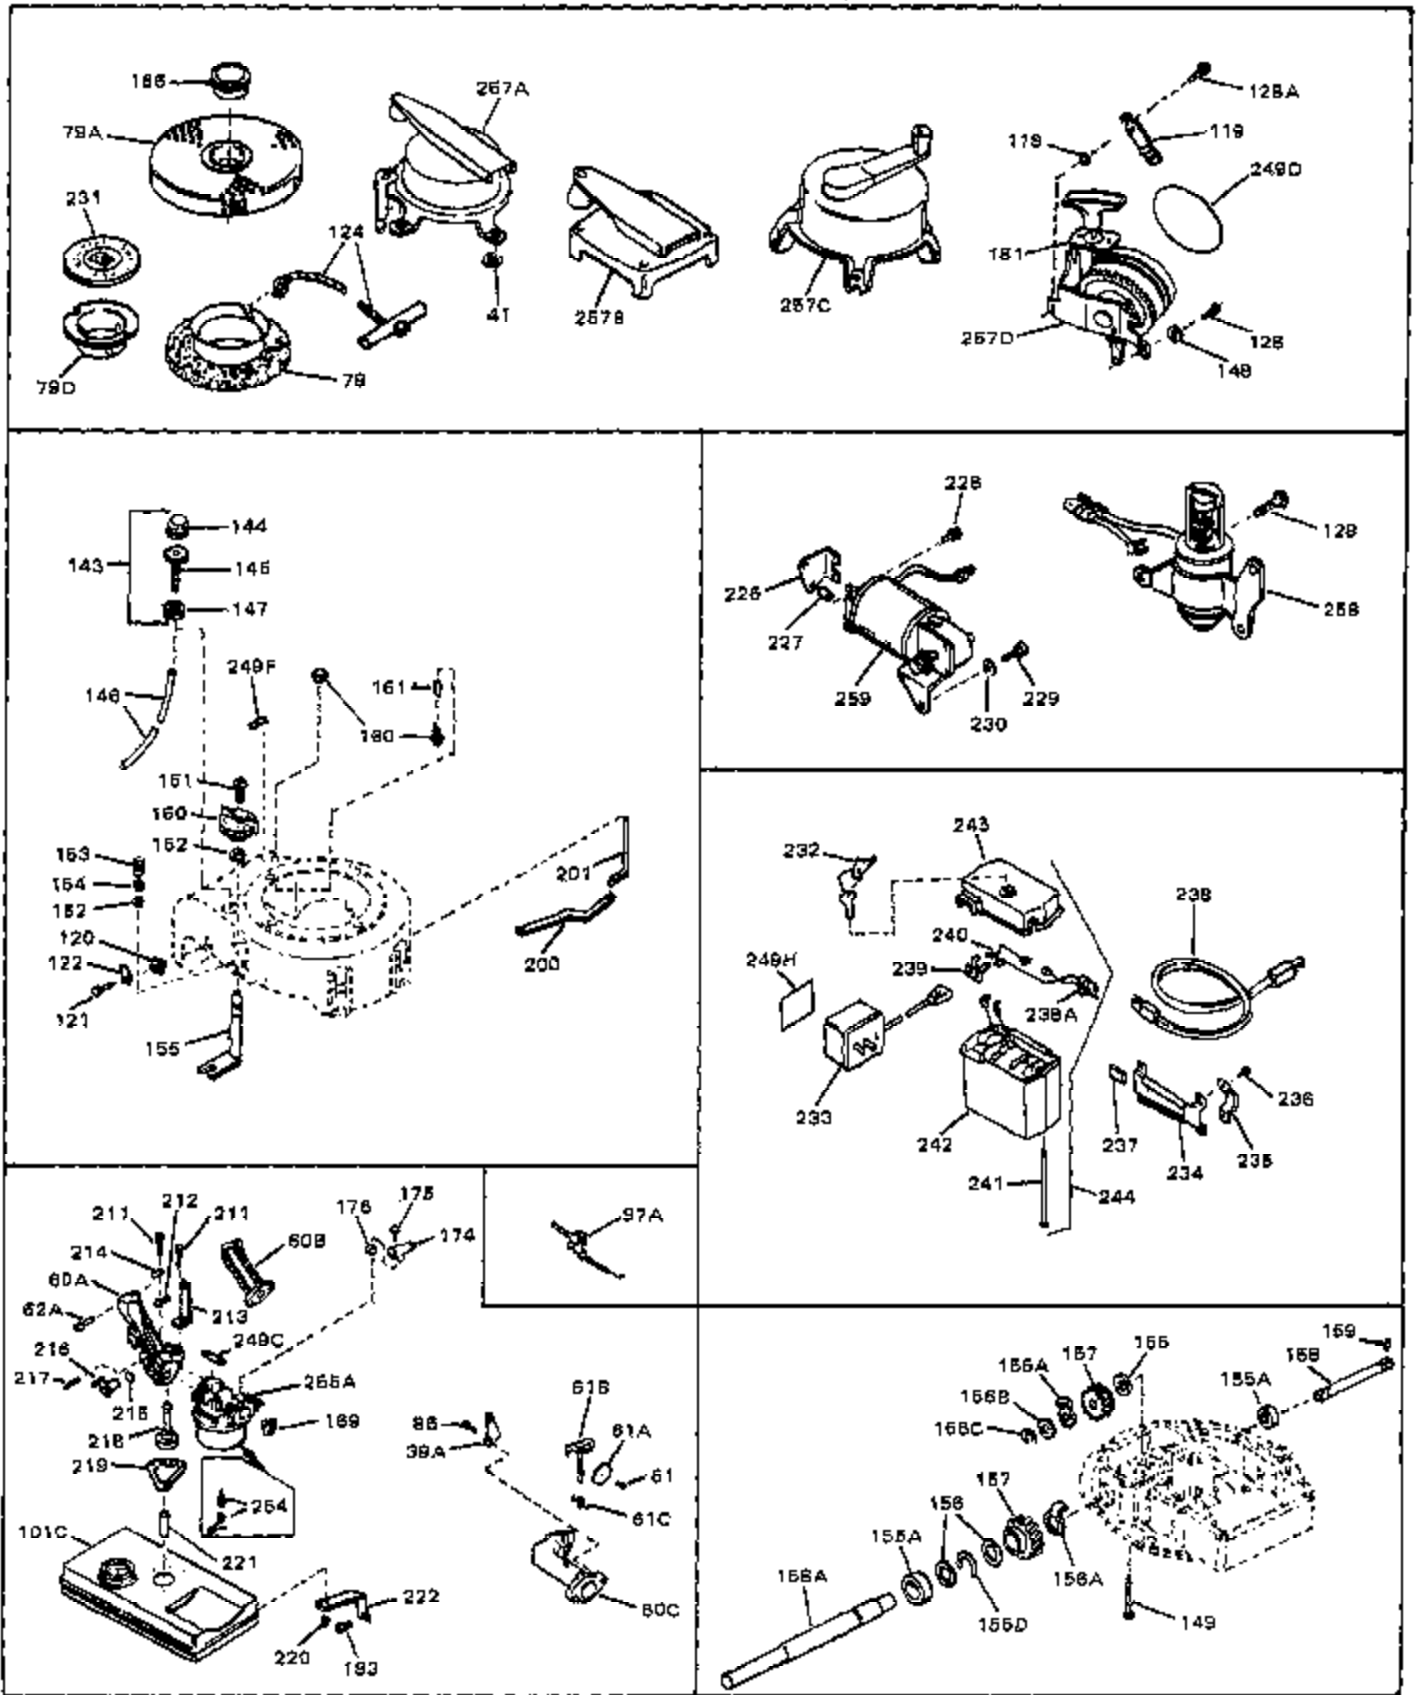

Ref #	Part Number	Qty	Description
41	27070	0	Lockwasher
41	27656	0	Washer, Flat
41	650168	0	Washer, Flat
79	30892	0	Pulley, Rope starter
79A	32237	0	Screen, Flywheel
85	30564	0	Screw
85	6201	0	Screw
85	6202	0	Screw
124	590343	0	Rope & Handle Assy., Starter
128	650737	0	Screw, Hex washer hd. taptite, 1/4-20 x 1/2
143	32182	0	Primer Assy.
144	32183	0	Bulb, Primer
145	32184	0	Body, Primer
146	32180A	0	Line, Primer
147	32312	0	Retainer, Primer bulb
148	8345	0	Washer, 1/4
149	650492	0	Screw
166	32119	0	Plug, Screen
166	32236	0	Plug, Screen
181	590441	0	Rope Guide Assy.
181	590516	0	Bracket Assy.
183	29511	0	Screw, Slotted hex washer hd., 1/4-20 x 7/16
249C	31495	0	Decal, Speed control
257D	590450A	0	Starter, Side mount rewind