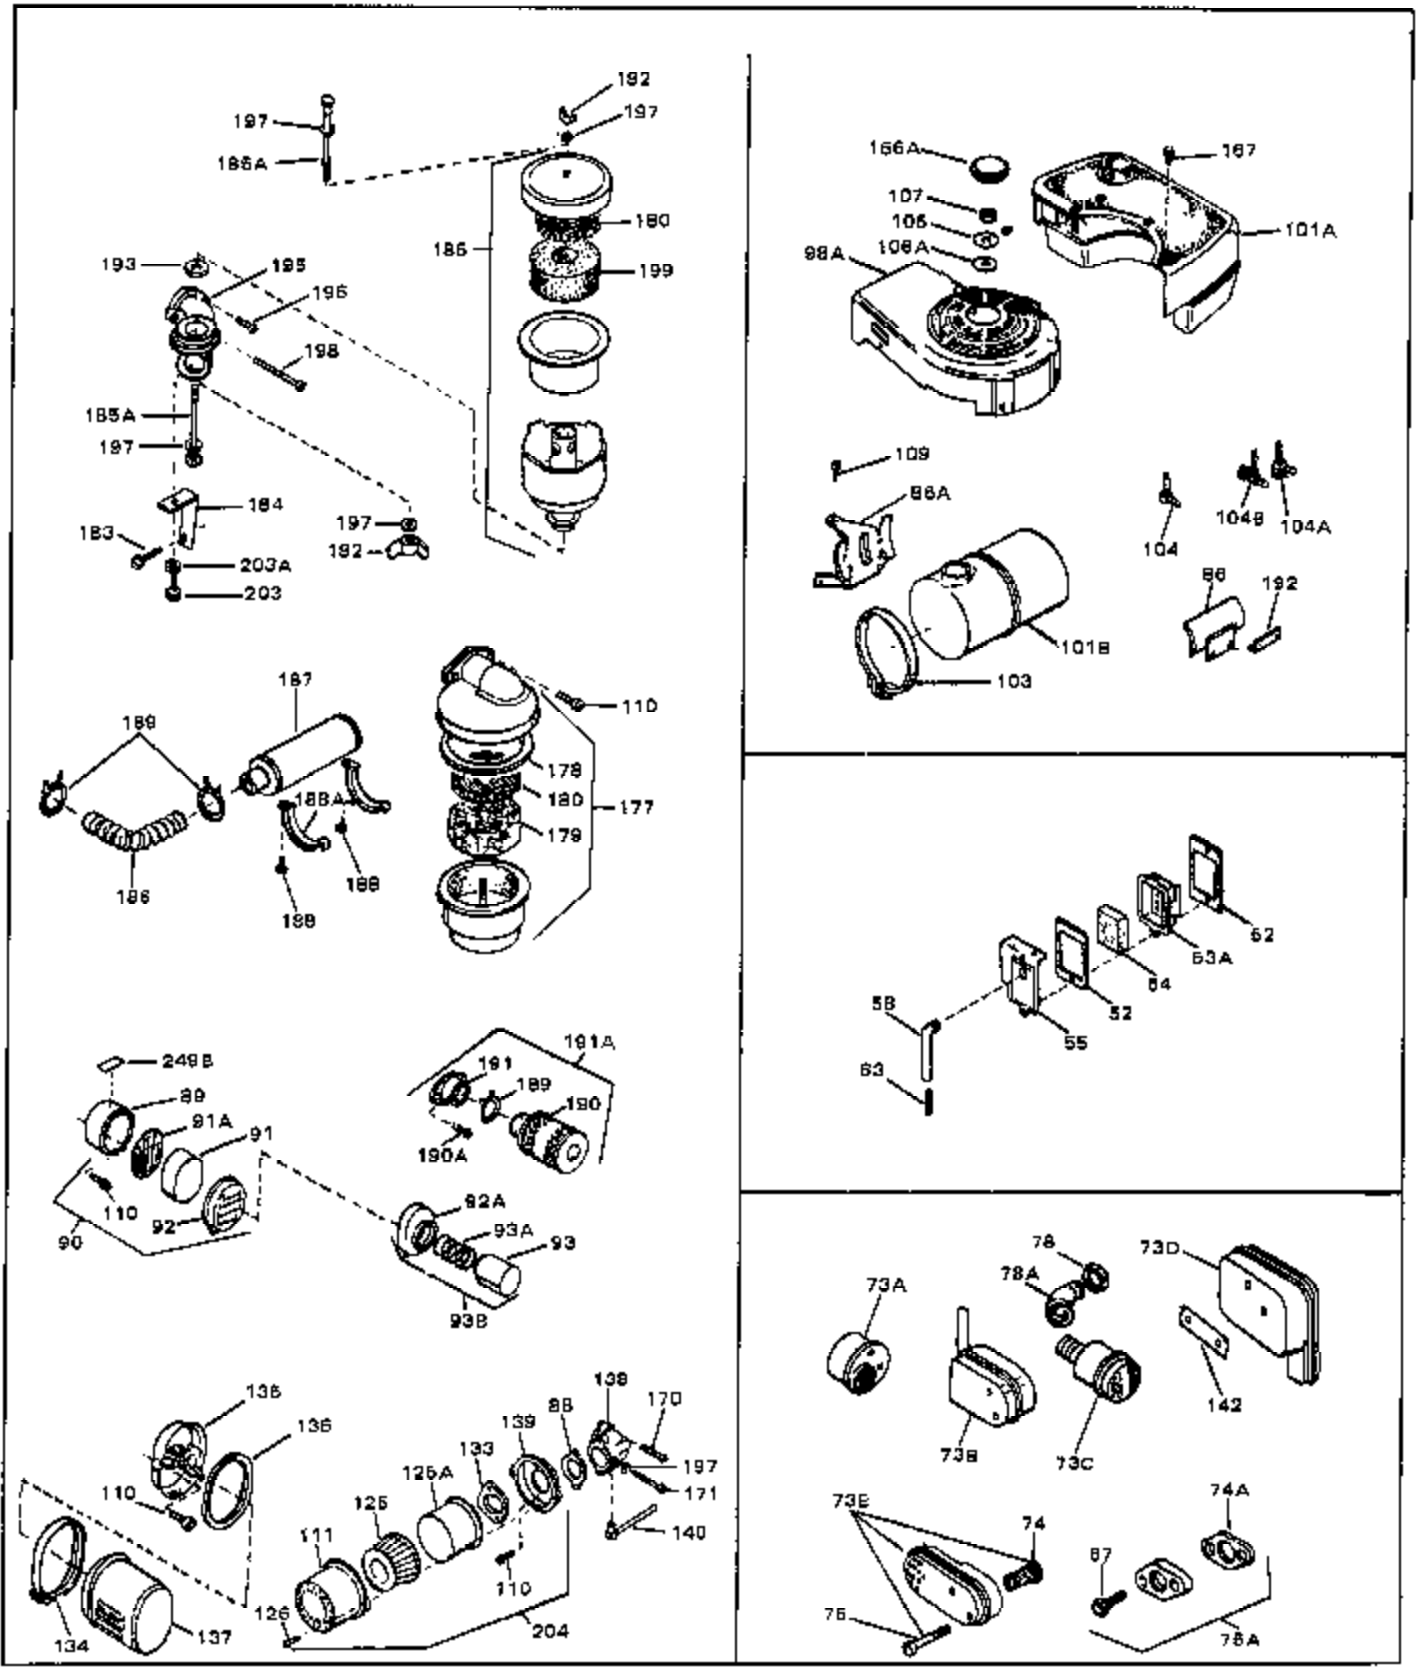

Ref #	Part Number	Qty	Description
52	31619	0	Gasket, Breather cover
63	31778	0	Spring, Coil
67	30063	0	Screw
74A	30081	0	Gasket, Exhaust
75A	730162	0	Kit, Muffler Adapter
75	27182	0	Screw, Hex hd. cap, 1/4-20 x 3-3/8
75	30298	0	Screw, Hex hd. cap, 1/4-20 x 2-1/2
75	650234	0	Screw, Hex hd. cap, 1/4-20 x 3
75	650243	0	Screw, Hex hd. cap, 1/4-20 x 2-3/4
75	650253	0	Screw, Hex hd. cap, 1/4-20 x 2-1/4
75	650493	0	Screw, Hex hd. Sems, 1/4-20 x 1-3/4
75	650795	0	Screw, Hex hd. cap, Sems, 1/4-20 x 2-5/16
78	27675	0	Nut, Conduit
78A	28885	0	Elbow, Exhaust (90°)
78A	30617	0	Elbow, Exhaust (45°)
88	27272	0	Gasket, Air cleaner
91A	29962	0	Screen, Air cleaner
93B	730510	0	Kit, Pre-cleaner
93A	450150	0	Spring, Pre-cleaner
93	450124	0	Bag, Pre-cleaner
104B	30863	0	Valve, Fuel shut-off
104	28584	0	Strainer & Elbow
104A	29683	0	Strainer & Shut-off
106	650490	0	Washer, Belleville
107	650491	0	Nut, Flywheel
109	650561	0	Screw
110	28820	0	Screw
110	29786	0	Screw
110	650399	0	Screw, Phil. fil. hd. Sems, 10-32 x 5/8
126	650152	0	Screw
133	30767	0	Spacer, Air cleaner
140	30635	0	Fitting, Breather
170	650163	0	Screw, Fil. hd. Sems, 10-32 x 7/8
171	650520	0	Screw
180	30731	0	Screen, Oil bath air cleaner
182	9577	0	Nut, Wing, 10-24
183	29511	0	Screw, Slotted hex washer hd., 1/4-20 x 7/16
184	30418	0	Bracket, Cleaner elbow
185A	650622	0	Bolt, Air cleaner
185	31404	0	Cleaner Assy., Oil bath
191A	730145	0	Air Cleaner Kit
192	29432	0	Bracket, Housing
193	27165	0	Gasket, Elbow
195	31473	0	Elbow, Air cleaner
196	650163	0	Screw, Fil. hd. Sems, 10-32 x 7/8
197	27183	0	Washer, Fiber
197	31905	0	Washer, Paper
198	650519	0	Screw
198	650520	0	Screw
199	31408	0	Element, Air cleaner
203	30688	0	Screw, Hex hd. Sems, 1/4-20 x 1/2
203A	650722	0	Lockwasher, 1/4
204	730127	0	Cleaner Assy., Air (Poly)
249B	30002	0	Decal, Air cleaner