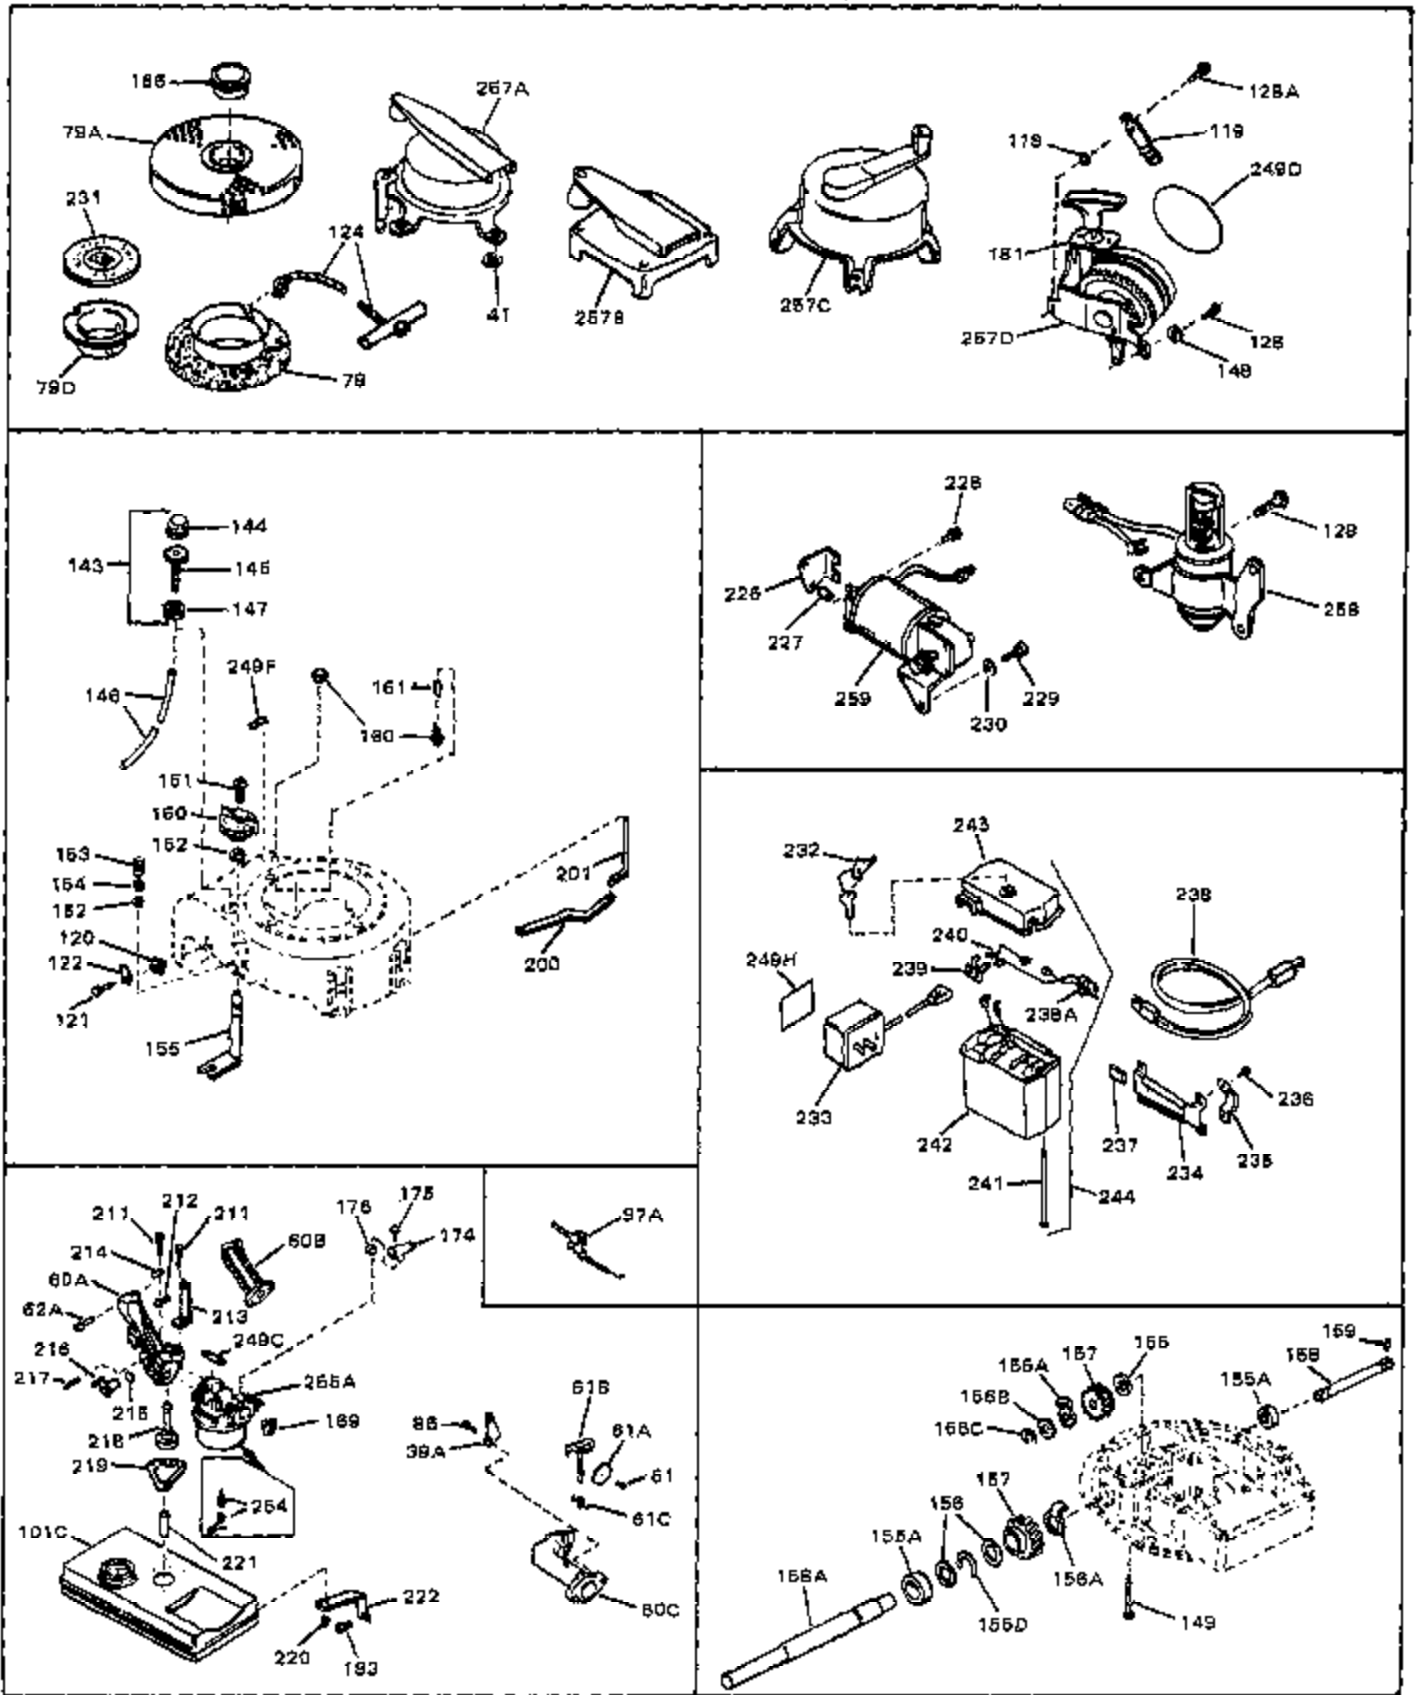

Ref #	Part Number	Qty	Description
41	27070	0	Lockwasher
41	27656	0	Washer, Flat
41	650168	0	Washer, Flat
79	30892	0	Pulley, Rope starter
79	31284	0	Hub & Screen Assy.
85	30564	0	Screw
85	6201	0	Screw
85	6202	0	Screw
124	590343	0	Rope & Handle Assy., Starter
128	650737	0	Screw, Hex washer hd. taptite, 1/4-20 x 1/2
148	8345	0	Washer, 1/4
149	650492	0	Screw
166	32119	0	Plug, Screen
166	32236	0	Plug, Screen
181	590441	0	Rope Guide Assy.
181	590516	0	Bracket Assy.
183	29511	0	Screw, Slotted hex washer hd., 1/4-20 x 7/16
249C	31495	0	Decal, Speed control
257A	590378	0	Starter, "Impulse"