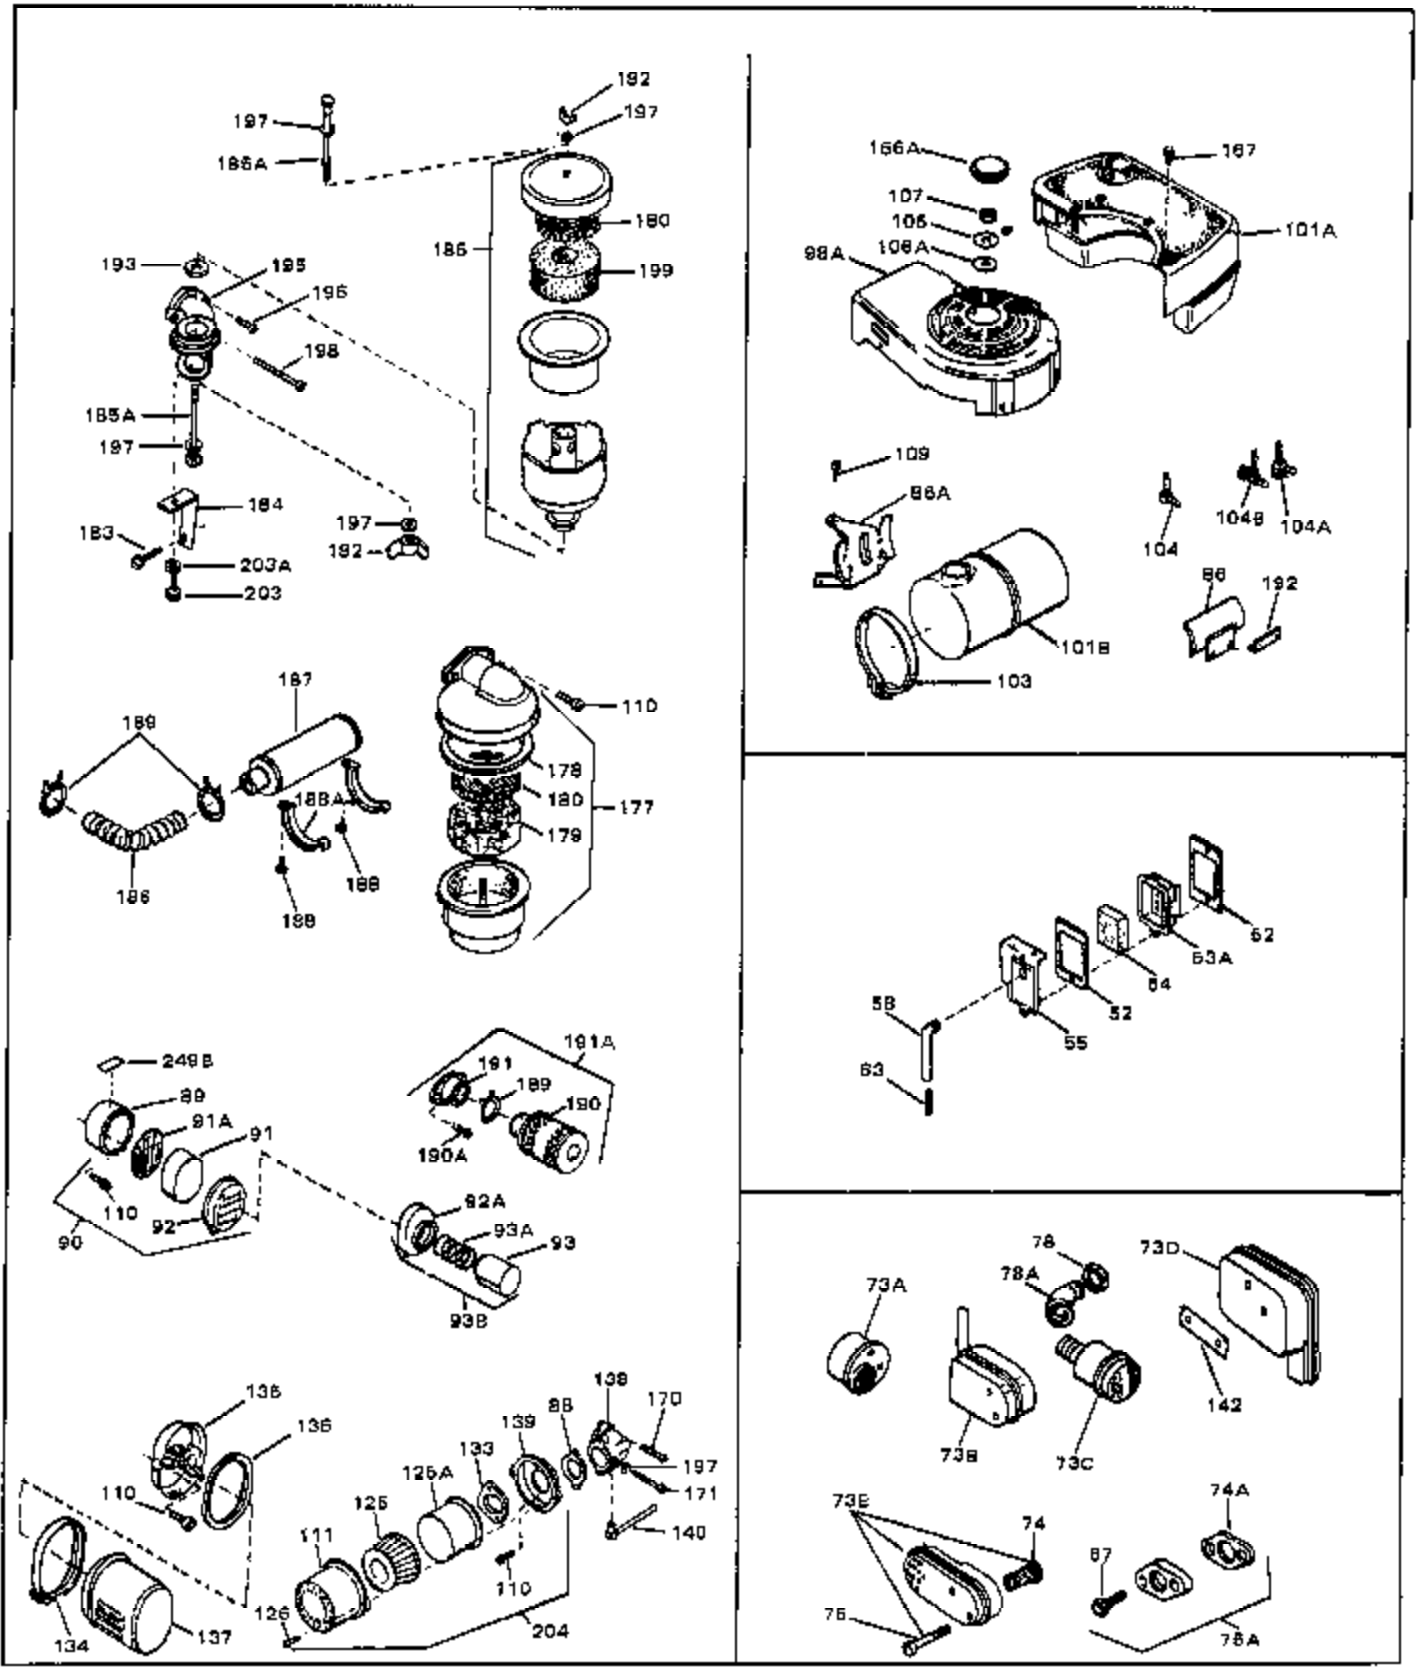

Ref #	Part Number	Qty	Description
52	31619	0	Gasket, Breather cover
63	31778	0	Spring, Coil
67	30063	0	Screw
74A	26754	0	Gasket, Exhaust
75	27182	0	Screw, Hex hd. cap, 1/4-20 x 3-3/8
75	30298	0	Screw, Hex hd. cap, 1/4-20 x 2-1/2
75	650234	0	Screw, Hex hd. cap, 1/4-20 x 3
75	650243	0	Screw, Hex hd. cap, 1/4-20 x 2-3/4
75	650253	0	Screw, Hex hd. cap, 1/4-20 x 2-1/4
75	650493	0	Screw, Hex hd. Sems, 1/4-20 x 1-3/4
75	650795	0	Screw, Hex hd. cap, Sems, 1/4-20 x 2-5/16
75A	730162	0	Kit, Muffler Adapter
78	27675	0	Nut, Conduit
78A	28885	0	Elbow, Exhaust (90°)
78A	30617	0	Elbow, Exhaust (45°)
88	27272	0	Gasket, Air cleaner
89	31312	0	Body, Air cleaner
90	31545	0	Cleaner Assy., Air
91	29961	0	Element, Air cleaner
91A	29962	0	Screen, Air cleaner
92	30585	0	Cover, Air cleaner
93A	450150	0	Spring, Pre-cleaner
93B	730510	0	Kit, Pre-cleaner
93	450124	0	Bag, Pre-cleaner
104B	30863	0	Valve, Fuel shut-off
104A	29683	0	Strainer & Shut-off
104	28584	0	Strainer & Elbow
106	650490	0	Washer, Belleville
107	650491	0	Nut, Flywheel
109	650561	0	Screw
110	28820	0	Screw
110	29786	0	Screw
110	650399	0	Screw, Phil. fil. hd. Sems, 10-32 x 5/8
126	650152	0	Screw
133	30767	0	Spacer, Air cleaner
140	30635	0	Fitting, Breather
170	650163	0	Screw, Fil. hd. Sems, 10-32 x 7/8
171	650520	0	Screw
182	9577	0	Nut, Wing, 10-24
183	29511	0	Screw, Slotted hex washer hd., 1/4-20 x 7/16
184	30418	0	Bracket, Cleaner elbow
191A	730145	0	Air Cleaner Kit
192	29432	0	Bracket, Housing
193	27165	0	Gasket, Elbow
196	650163	0	Screw, Fil. hd. Sems, 10-32 x 7/8
197	27183	0	Washer, Fiber
197	31905	0	Washer, Paper
198	650519	0	Screw
198	650520	0	Screw
199	31408	0	Element, Air cleaner
203A	650722	0	Lockwasher, 1/4
203	30688	0	Screw, Hex hd. Sems, 1/4-20 x 1/2
204	730127	0	Cleaner Assy., Air (Poly)
249B	30002	0	Decal, Air cleaner