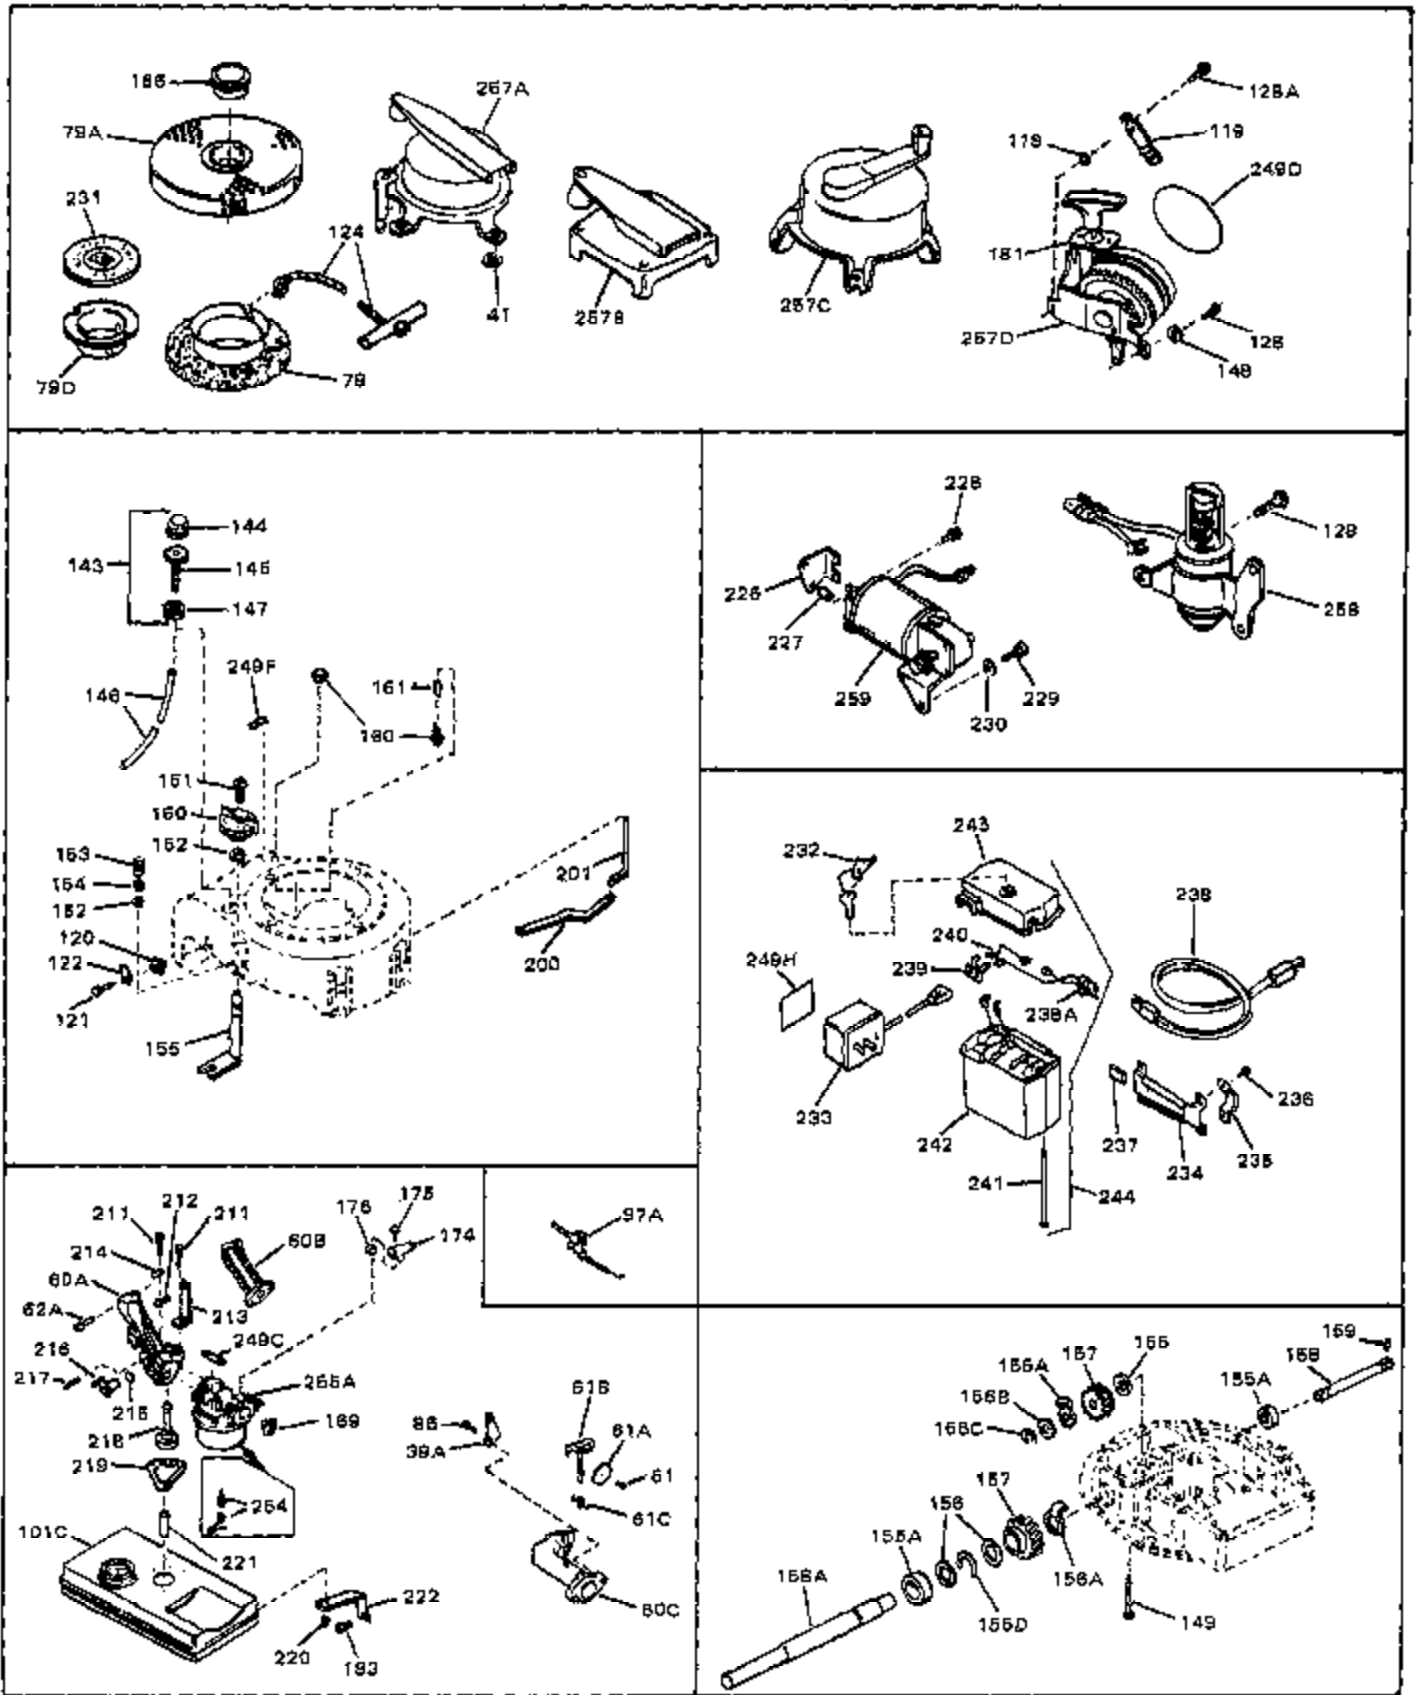

Ref #	Part Number	Qty	Description
41	27070	0	Lockwasher
41	27656	0	Washer, Flat
41	650168	0	Washer, Flat
79D	590416	0	Cup, Starter
79	30892	0	Pulley, Rope starter
85	30564	0	Screw
85	6201	0	Screw
85	6202	0	Screw
124	590343	0	Rope & Handle Assy., Starter
128	650737	0	Screw, Hex washer hd. taptite, 1/4-20 x 1/2
148	8345	0	Washer, 1/4
149	650492	0	Screw
166	32119	0	Plug, Screen
166	32236	0	Plug, Screen
181	590441	0	Rope Guide Assy.
181	590516	0	Bracket Assy.
183	29511	0	Screw, Slotted hex washer hd., 1/4-20 x 7/16
249C	31495	0	Decal, Speed control
254	631021	0	Inlet Needle, Seat & Clip Assy.
255A	631242	0	Carburetor