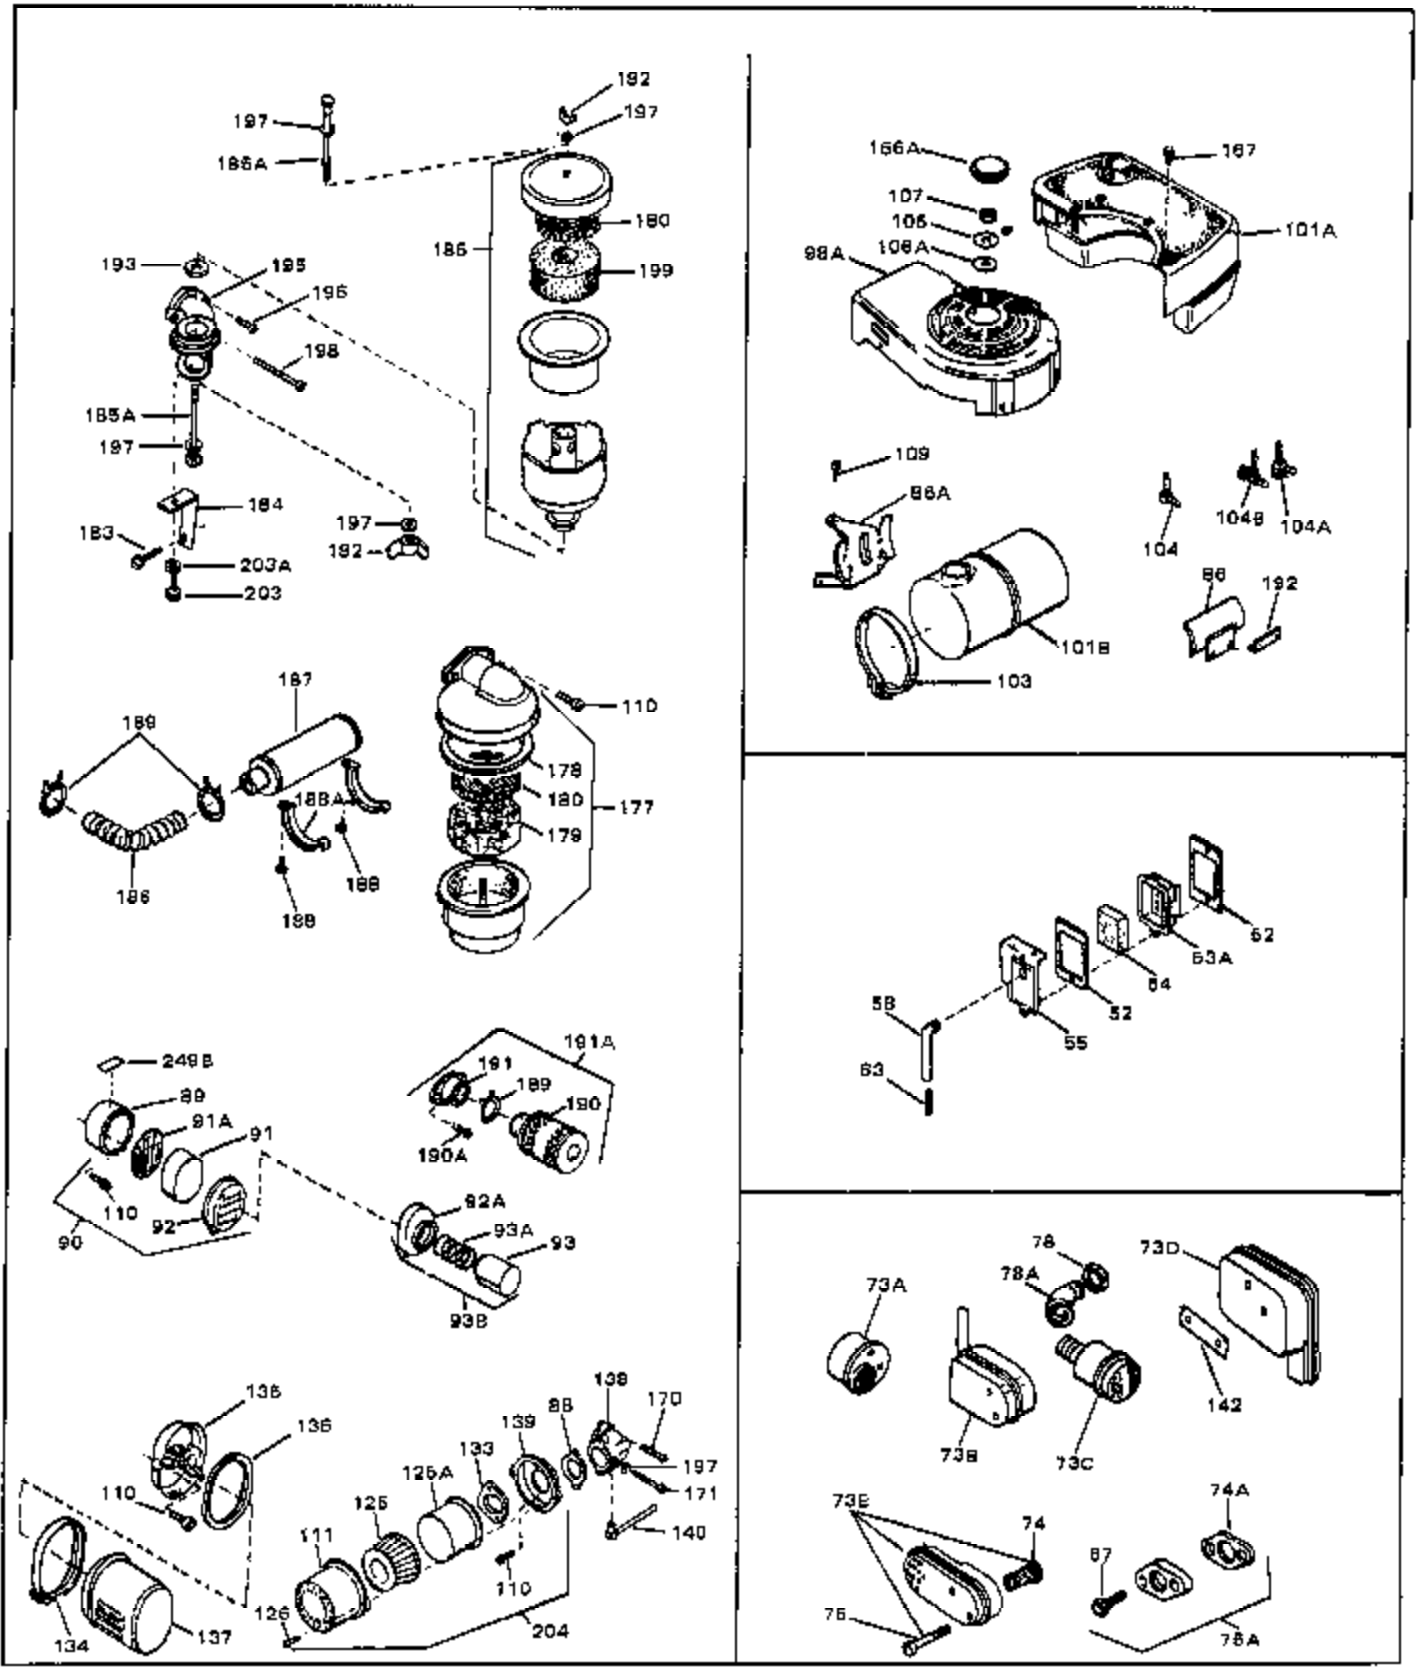

Ref #	Part Number	Qty	Description
52	31619	0	Gasket, Breather cover
63	31778	0	Spring, Coil
67	30063	0	Screw
74A	30081	0	Gasket, Exhaust
75A	730162	0	Kit, Muffler Adapter
75	27182	0	Screw, Hex hd. cap, 1/4-20 x 3-3/8
75	30298	0	Screw, Hex hd. cap, 1/4-20 x 2-1/2
75	650234	0	Screw, Hex hd. cap, 1/4-20 x 3
75	650243	0	Screw, Hex hd. cap, 1/4-20 x 2-3/4
75	650253	0	Screw, Hex hd. cap, 1/4-20 x 2-1/4
75	650493	0	Screw, Hex hd. Sems, 1/4-20 x 1-3/4
75	650795	0	Screw, Hex hd. cap, Sems, 1/4-20 x 2-5/16
78	27675	0	Nut, Conduit
78A	30617	0	Elbow, Exhaust (45°)
78A	28885	0	Elbow, Exhaust (90°)
88	27272	0	Gasket, Air cleaner
91A	29962	0	Screen, Air cleaner
93B	730510	0	Kit, Pre-cleaner
93A	450150	0	Spring, Pre-cleaner
93	450124	0	Bag, Pre-cleaner
104B	30863	0	Valve, Fuel shut-off
104	28584	0	Strainer & Elbow
104A	29683	0	Strainer & Shut-off
106	650490	0	Washer, Belleville
107	650491	0	Nut, Flywheel
109	650561	0	Screw
110	28820	0	Screw
110	29786	0	Screw
110	650399	0	Screw, Phil. fil. hd. Sems, 10-32 x 5/8
126	650152	0	Screw
133	30767	0	Spacer, Air cleaner
140	30635	0	Fitting, Breather
170	650163	0	Screw, Fil. hd. Sems, 10-32 x 7/8
171	650520	0	Screw
180	30731	0	Screen, Oil bath air cleaner
182	9577	0	Nut, Wing, 10-24
183	29511	0	Screw, Slotted hex washer hd., 1/4-20 x 7/16
184	30418	0	Bracket, Cleaner elbow
185A	650622	0	Bolt, Air cleaner
185	31404	0	Cleaner Assy., Oil bath
191A	730145	0	Air Cleaner Kit
192	29432	0	Bracket, Housing
193	27165	0	Gasket, Elbow
195	30687	0	Elbow, Air cleaner
196	650163	0	Screw, Fil. hd. Sems, 10-32 x 7/8
197	27183	0	Washer, Fiber
197	31905	0	Washer, Paper
198	650519	0	Screw
198	650520	0	Screw
199	31408	0	Element, Air cleaner
203	30688	0	Screw, Hex hd. Sems, 1/4-20 x 1/2
203A	650722	0	Lockwasher, 1/4
204	730127	0	Cleaner Assy., Air (Poly)
249B	30002	0	Decal, Air cleaner