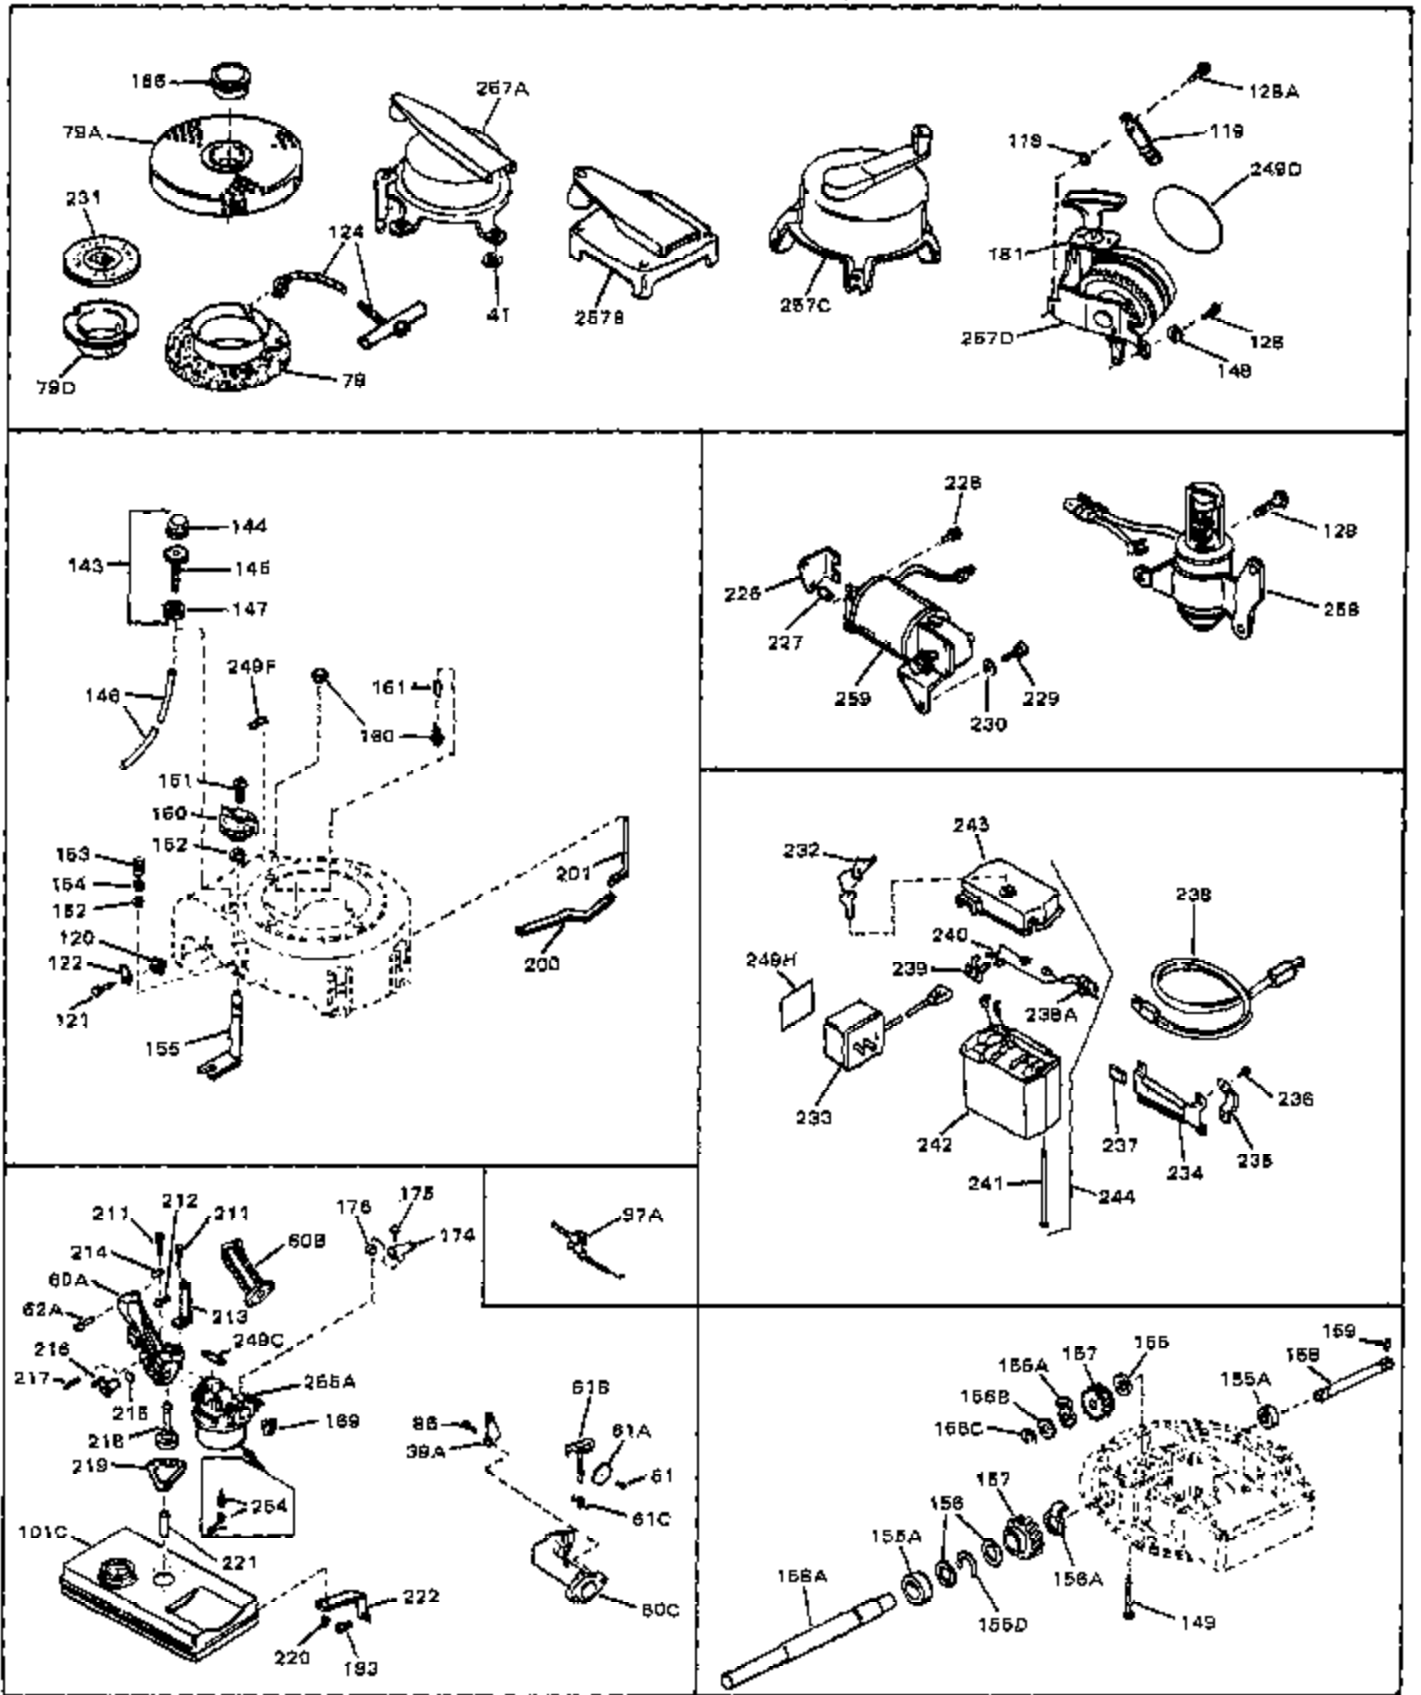

Ref #	Part Number	Qty	Description
41	27070	0	Lockwasher
41	27656	0	Washer, Flat
41	650168	0	Washer, Flat
79	30892	0	Pulley, Rope starter
79	31284	0	Hub & Screen Assy.
85	30564	0	Screw
85	6201	0	Screw
85	6202	0	Screw
124	590343	0	Rope & Handle Assy., Starter
128	650737	0	Screw, Hex washer hd. taptite, 1/4-20 x 1/2
148	8345	0	Washer, 1/4
149	650492	0	Screw
166	32119	0	Plug, Screen
166	32236	0	Plug, Screen
181	590441	0	Rope Guide Assy.
181	590516	0	Bracket Assy.
183	29511	0	Screw, Slotted hex washer hd., 1/4-20 x 7/16
254	631021	0	Inlet Needle, Seat & Clip Assy.
255A	631242	0	Carburetor
257A	590378	0	Starter, "Impulse"