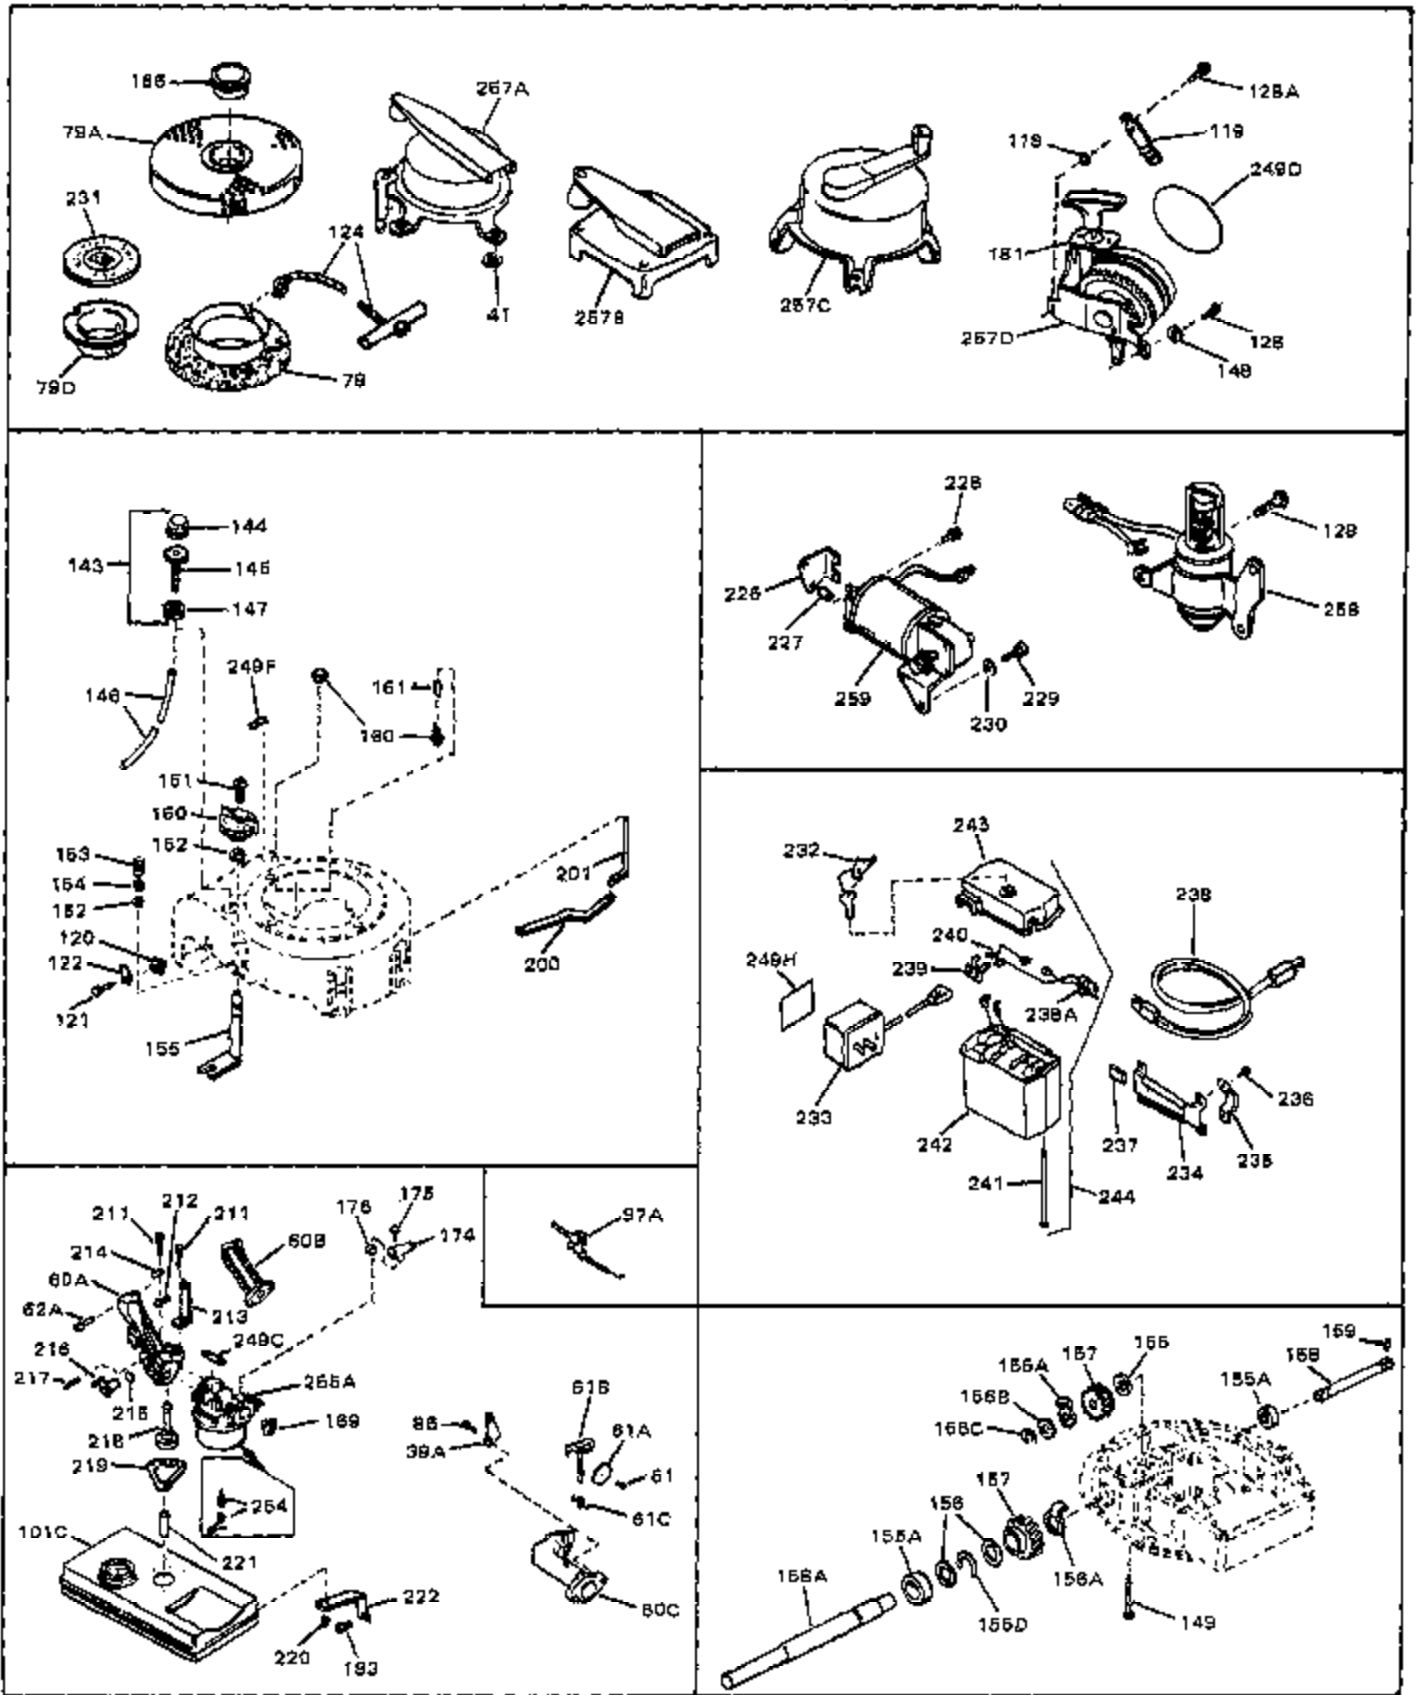

Ref #	Part Number	Qty	Description
41	27070	0	Lockwasher
41	27656	0	Washer, Flat
41	650168	0	Washer, Flat
79D	590416	0	Cup, Starter
79	30892	0	Pulley, Rope starter
85	30564	0	Screw
85	6201	0	Screw
85	6202	0	Screw
124	590343	0	Rope & Handle Assy., Starter
128	650737	0	Screw, Hex washer hd. taptite, 1/4-20 x 1/2
143	32182	0	Primer Assy.
144	32183	0	Bulb, Primer
145	32184	0	Body, Primer
146	32180A	0	Line, Primer
147	32312	0	Retainer, Primer bulb
148	8345	0	Washer, 1/4
149	650492	0	Screw
150	32406	0	Knob, Control
151	650627	0	Screw
152	32309	0	Ring, Retainer
153	32308	0	Spring, Compression
154	650626	0	Washer, Flat
155	32405	0	Lever, Carburetor control
166	32119	0	Plug, Screen
166	32236	0	Plug, Screen
181	590441	0	Rope Guide Assy.
181	590516	0	Bracket Assy.
183	29511	0	Screw, Slotted hex washer hd., 1/4-20 x 7/16
226	32720	0	Bracket, Starter mounting
227	28212	0	Spacer
228	650497	0	Screw
229	650676	0	Screw
230	650675	0	Washer, Flat
231	32692	0	Cap, Pulley
232	32636	0	Key & Chain Assy.
233	32659	0	Charger, Battery (110 Volt) (Domestic)
233	32861	0	Charger, Battery (220 Volt) (Export only)
234	32725	0	Bracket, Battery box
235	32726	0	Clamp, Switch box (3/4")
235	32733	0	Clamp, Switch box (7/8")
236	590152	0	Screw, Pan hd. thr'd cutting, 8-32 x 3/8
237	32962	0	"U" Clip
238A	33023	0	Plug, Output
238	32986	0	Cord Assy., Starter (56")
239	33022	0	Terminal, Charging
240	33026	0	Wire, Terminal
241	650710	0	Screw
242	33024	0	Box, Battery
243	33021	0	Cover Assy., Battery
244	32635A	0	Battery Box Assy.
249H	32998	0	Decal, Battery charger
259	32721	0	Motor, Electric side mount (12 Volt)