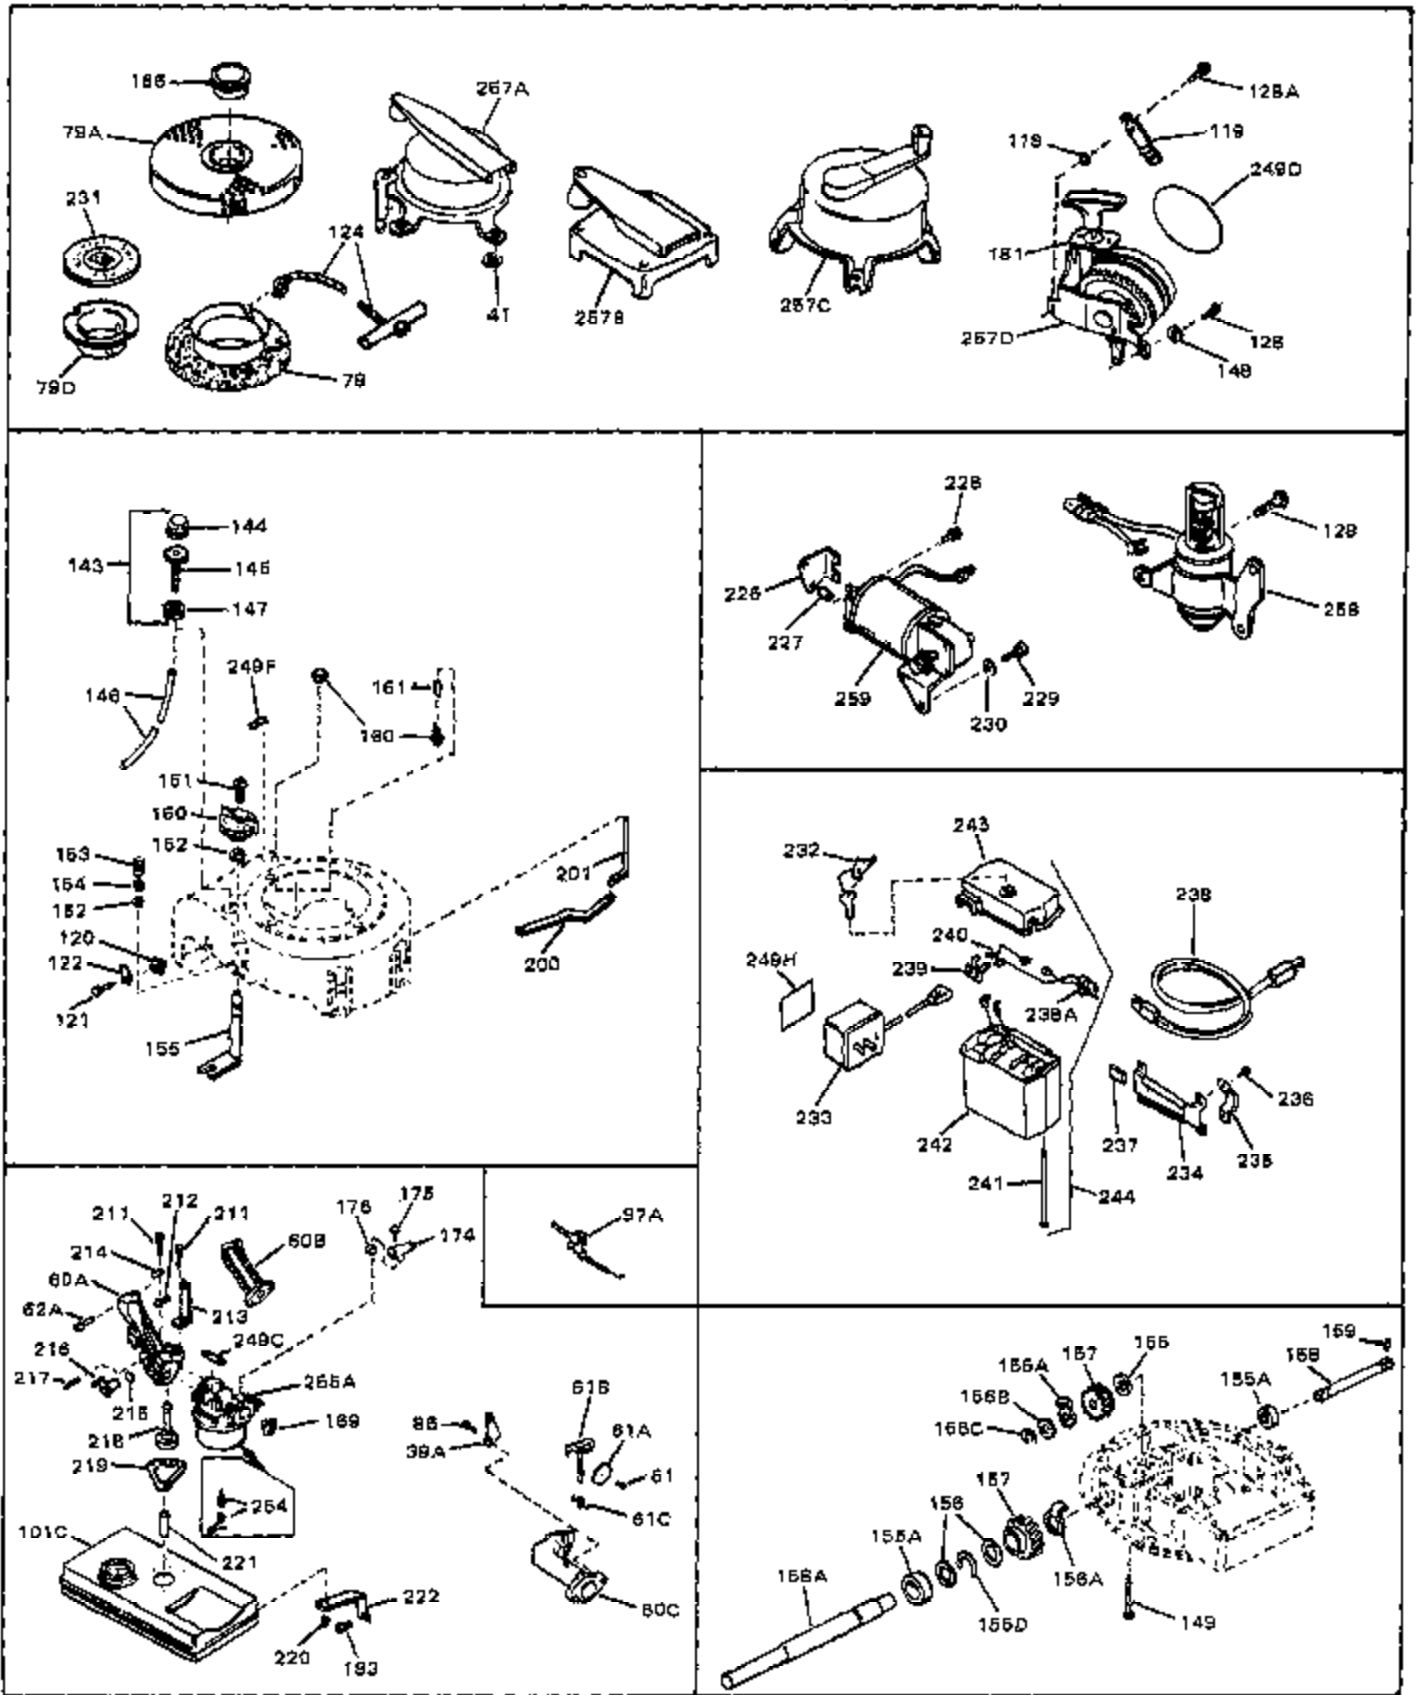

Ref #	Part Number	Qty	Description
41	27070	0	Lockwasher
41	27656	0	Washer, Flat
41	650168	0	Washer, Flat
79	30892	0	Pulley, Rope starter
79D	590416	0	Cup, Starter
85	30564	0	Screw
85	6201	0	Screw
85	6202	0	Screw
124	590343	0	Rope & Handle Assy., Starter
128	650737	0	Screw, Hex washer hd. taptite, 1/4-20 x 1/2
143	32182	0	Primer Assy.
144	32183	0	Bulb, Primer
145	32184	0	Body, Primer
146	32180A	0	Line, Primer
147	32312	0	Retainer, Primer bulb
148	8345	0	Washer, 1/4
149	650492	0	Screw
166	32119	0	Plug, Screen
166	32236	0	Plug, Screen
181	590441	0	Rope Guide Assy.
181	590516	0	Bracket Assy.
183	29511	0	Screw, Slotted hex washer hd., 1/4-20 x 7/16
249C	31495	0	Decal, Speed control