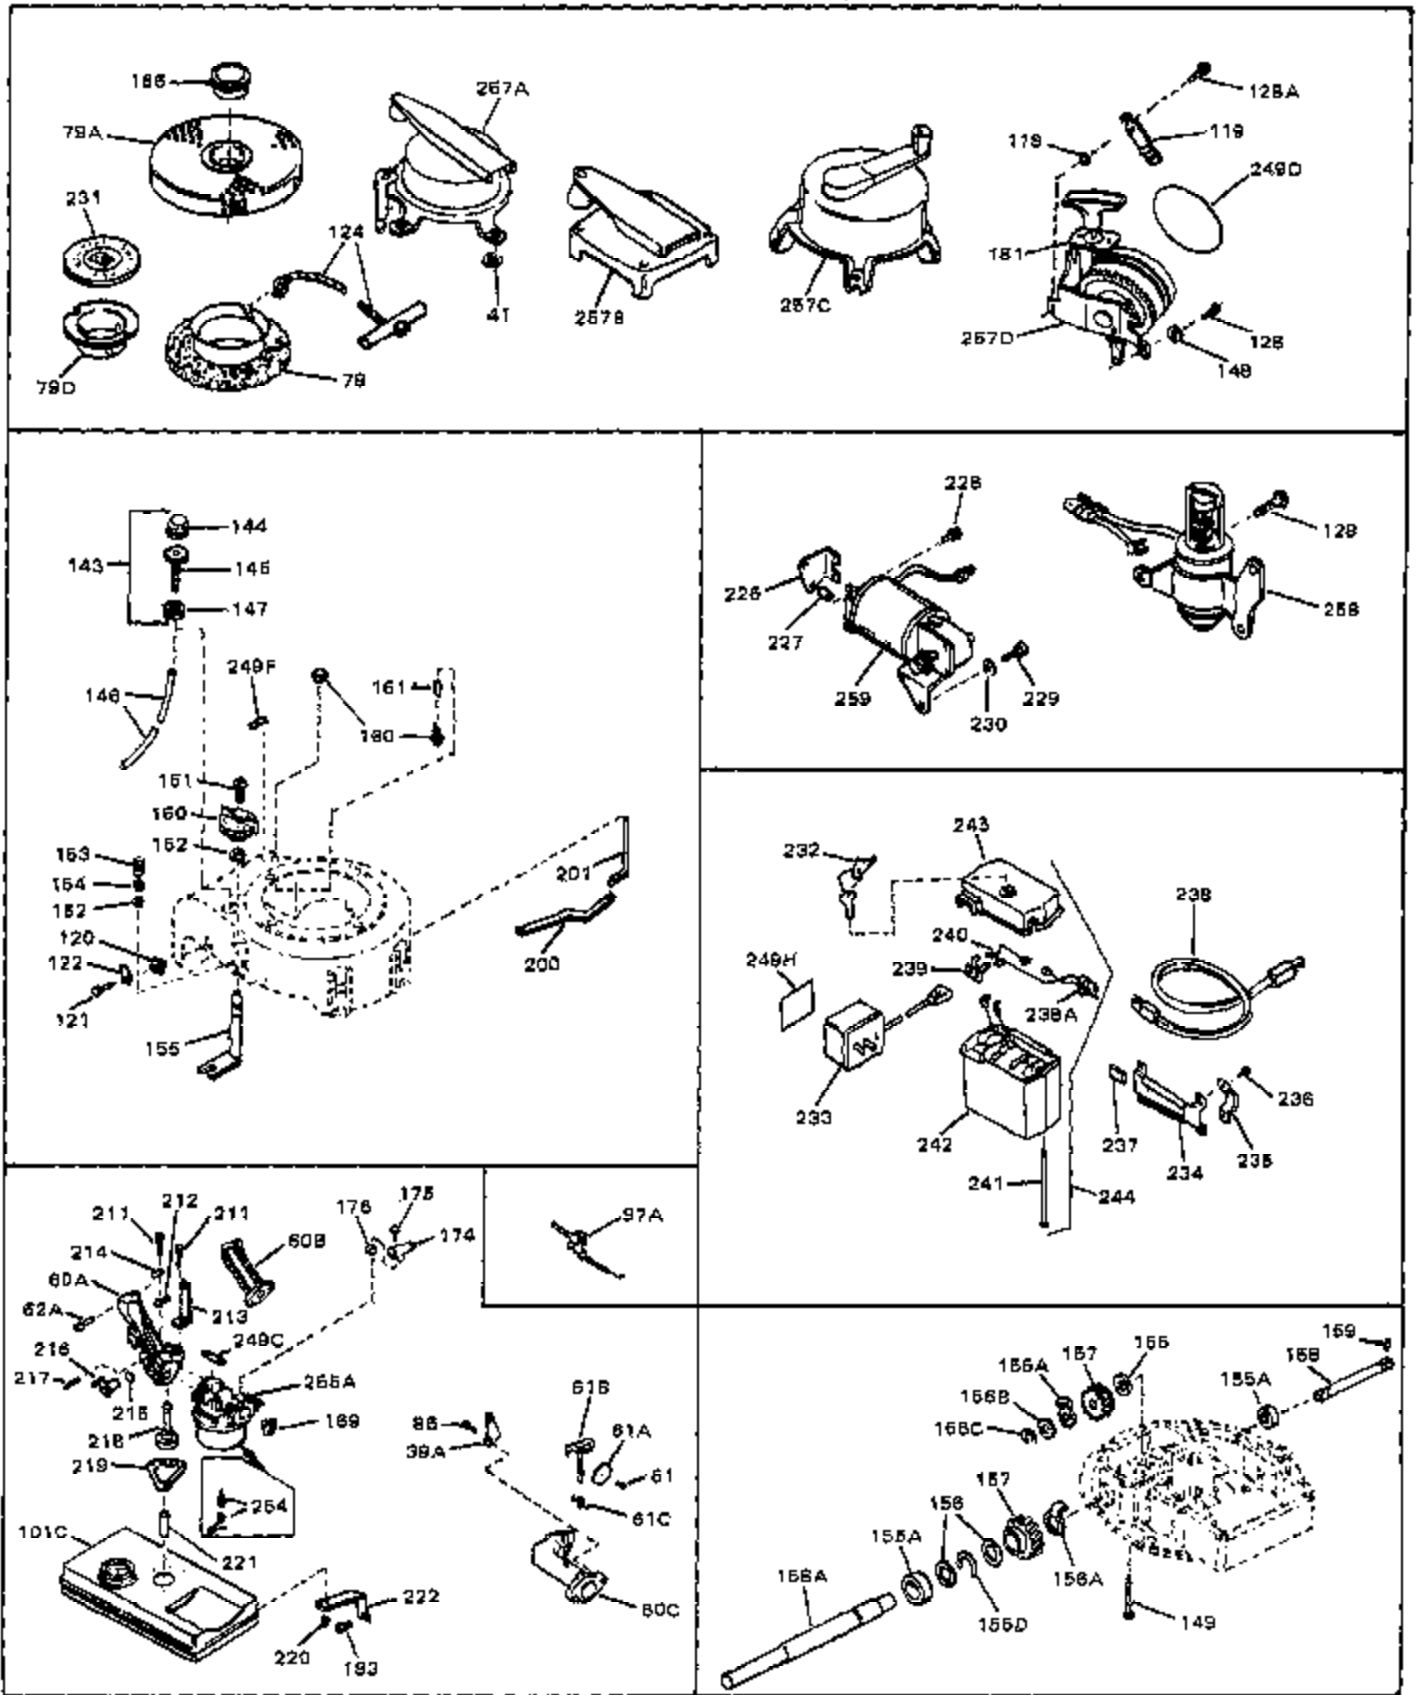

Ref #	Part Number	Qty	Description
41	27070	0	Lockwasher
41	27656	0	Washer, Flat
41	650168	0	Washer, Flat
79A	32237	0	Screen, Flywheel
79	30892	0	Pulley, Rope starter
85	30564	0	Screw
85	6201	0	Screw
85	6202	0	Screw
124	590343	0	Rope & Handle Assy., Starter
128	650737	0	Screw, Hex washer hd. taptite, 1/4-20 x 1/2
148	8345	0	Washer, 1/4
149	650492	0	Screw
166	32119	0	Plug, Screen
166	32236	0	Plug, Screen
181	590441	0	Rope Guide Assy.
181	590516	0	Bracket Assy.
183	29511	0	Screw, Slotted hex washer hd., 1/4-20 x 7/16
254	631021	0	Inlet Needle, Seat & Clip Assy.
255A	631581	0	Carburetor
257D	590450A	0	Starter, Side mount rewind