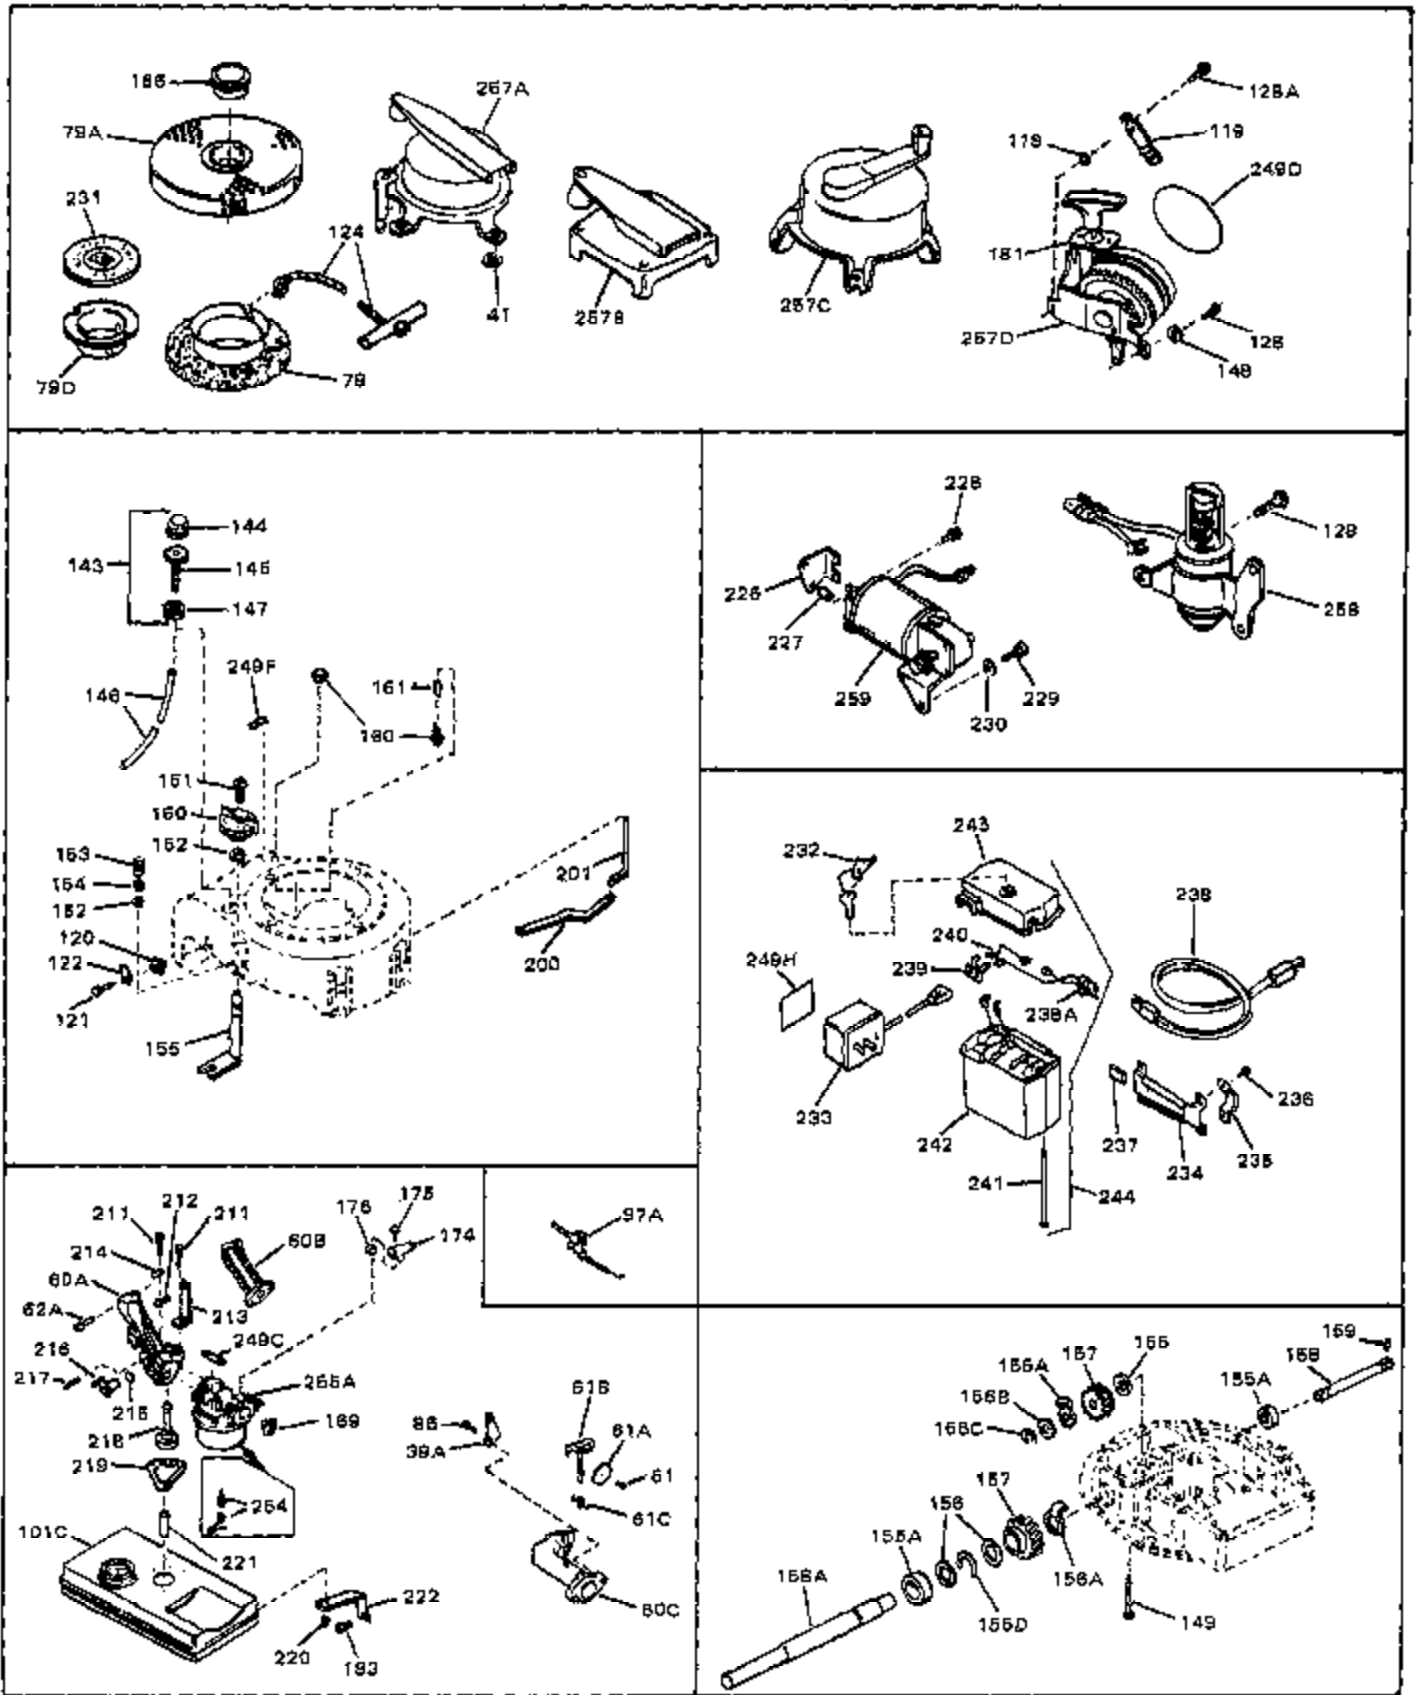

Ref #	Part Number	Qty	Description
41	27070	0	Lockwasher
41	27656	0	Washer, Flat
41	650168	0	Washer, Flat
79D	32723	0	Pulley, Starter
79	30892	0	Pulley, Rope starter
85	30564	0	Screw
85	6201	0	Screw
85	6202	0	Screw
124	590343	0	Rope & Handle Assy., Starter
128	650737	0	Screw, Hex washer hd. taptite, 1/4-20 x 1/2
148	8345	0	Washer, 1/4
149	650492	0	Screw
166	32119	0	Plug, Screen
166	32236	0	Plug, Screen
181	590441	0	Rope Guide Assy.
181	590516	0	Bracket Assy.
183	29511	0	Screw, Slotted hex washer hd., 1/4-20 x 7/16