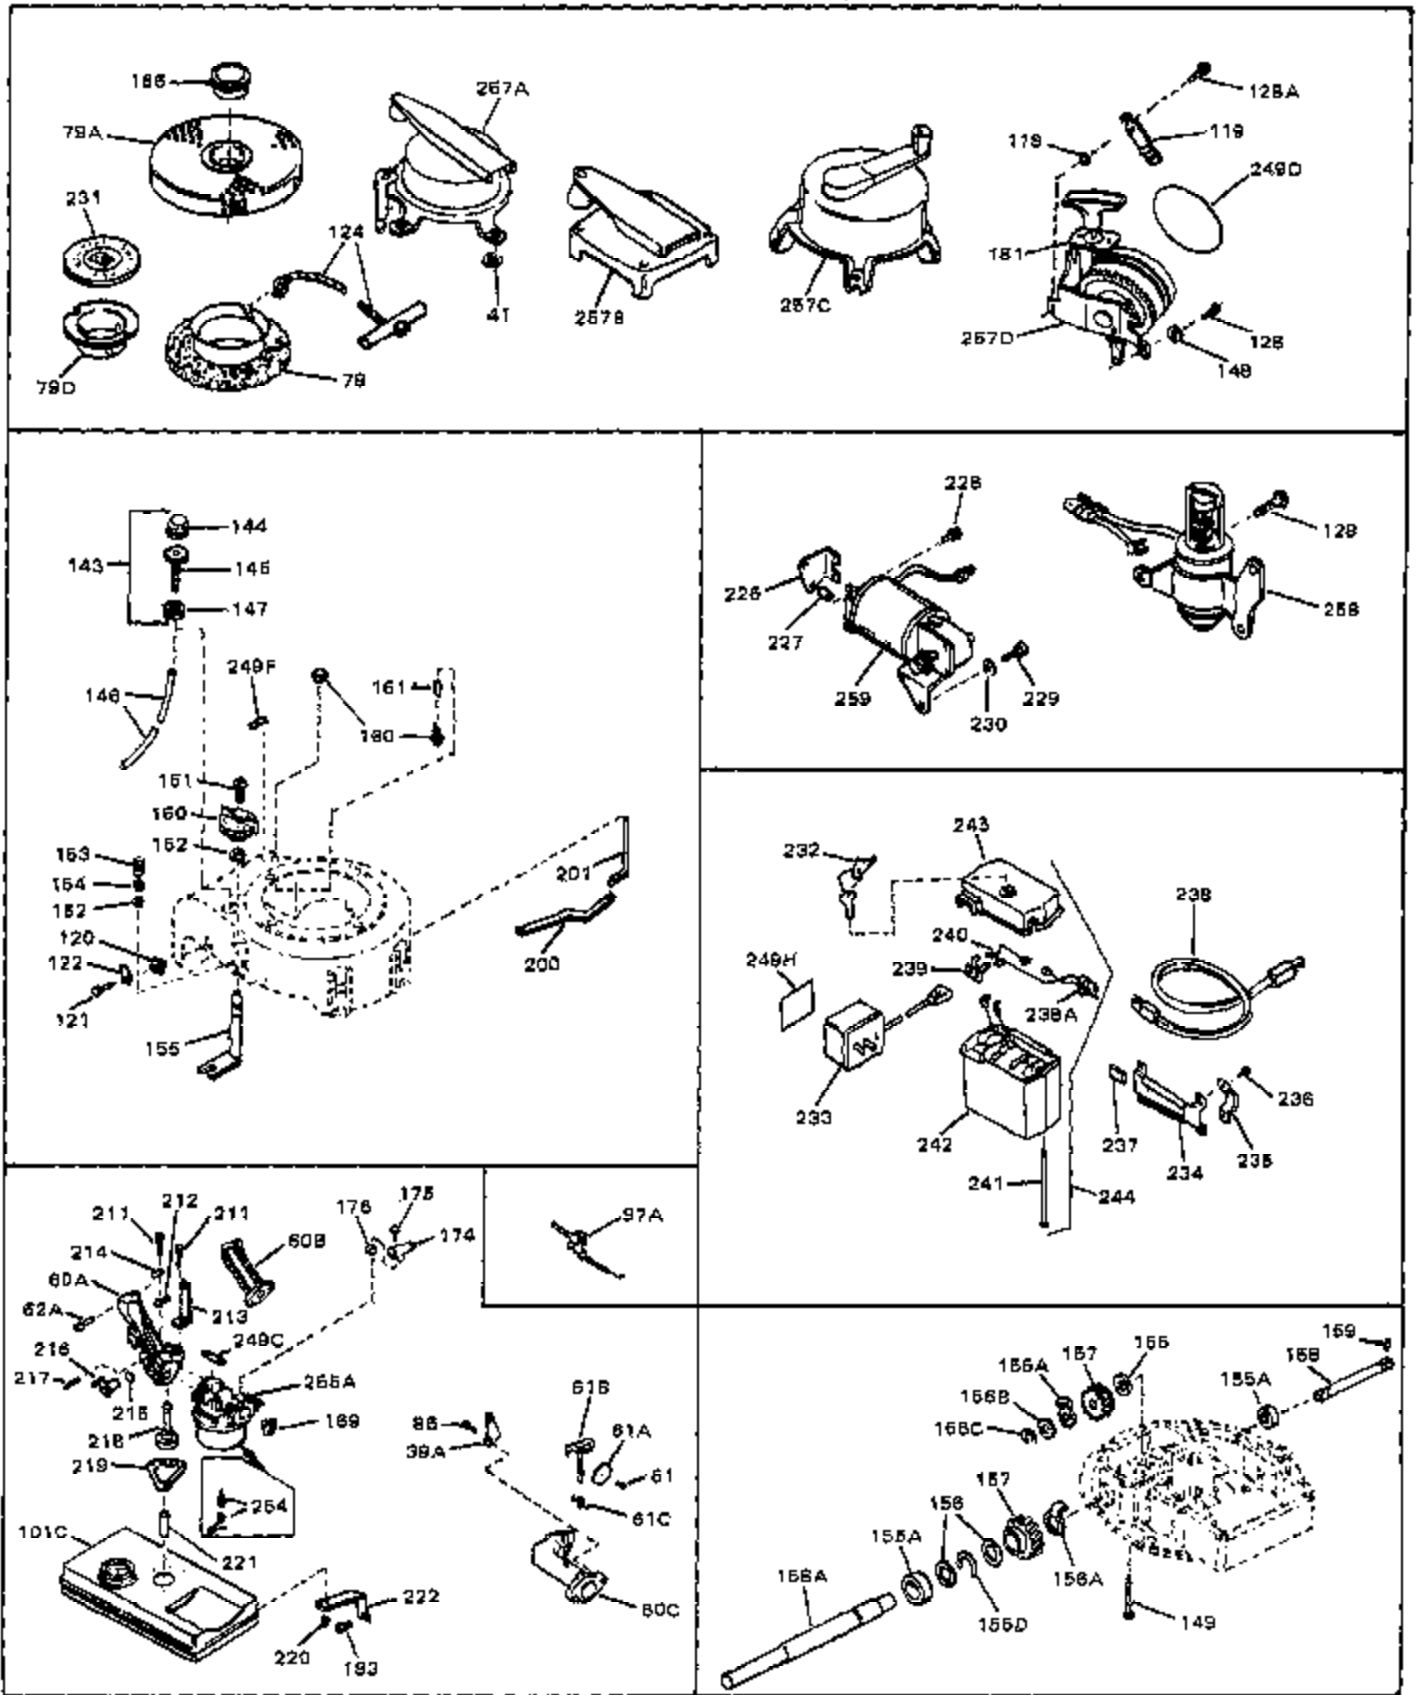

Ref #	Part Number	Qty	Description
41	27070	0	Lockwasher
41	27656	0	Washer, Flat
41	650168	0	Washer, Flat
79	30892	0	Pulley, Rope starter
79A	32237	0	Screen, Flywheel
85	30564	0	Screw
85	6201	0	Screw
85	6202	0	Screw
124	590343	0	Rope & Handle Assy., Starter
128	650737	0	Screw, Hex washer hd. taptite, 1/4-20 x 1/2
143	32182	0	Primer Assy.
144	32183	0	Bulb, Primer
145	32184	0	Body, Primer
146	32180A	0	Line, Primer
147	32312	0	Retainer, Primer bulb
148	8345	0	Washer, 1/4
149	650492	0	Screw
166	32119	0	Plug, Screen
166	32236	0	Plug, Screen
181	590441	0	Rope Guide Assy.
181	590516	0	Bracket Assy.
183	29511	0	Screw, Slotted hex washer hd., 1/4-20 x 7/16
257D	590450A	0	Starter, Side mount rewind