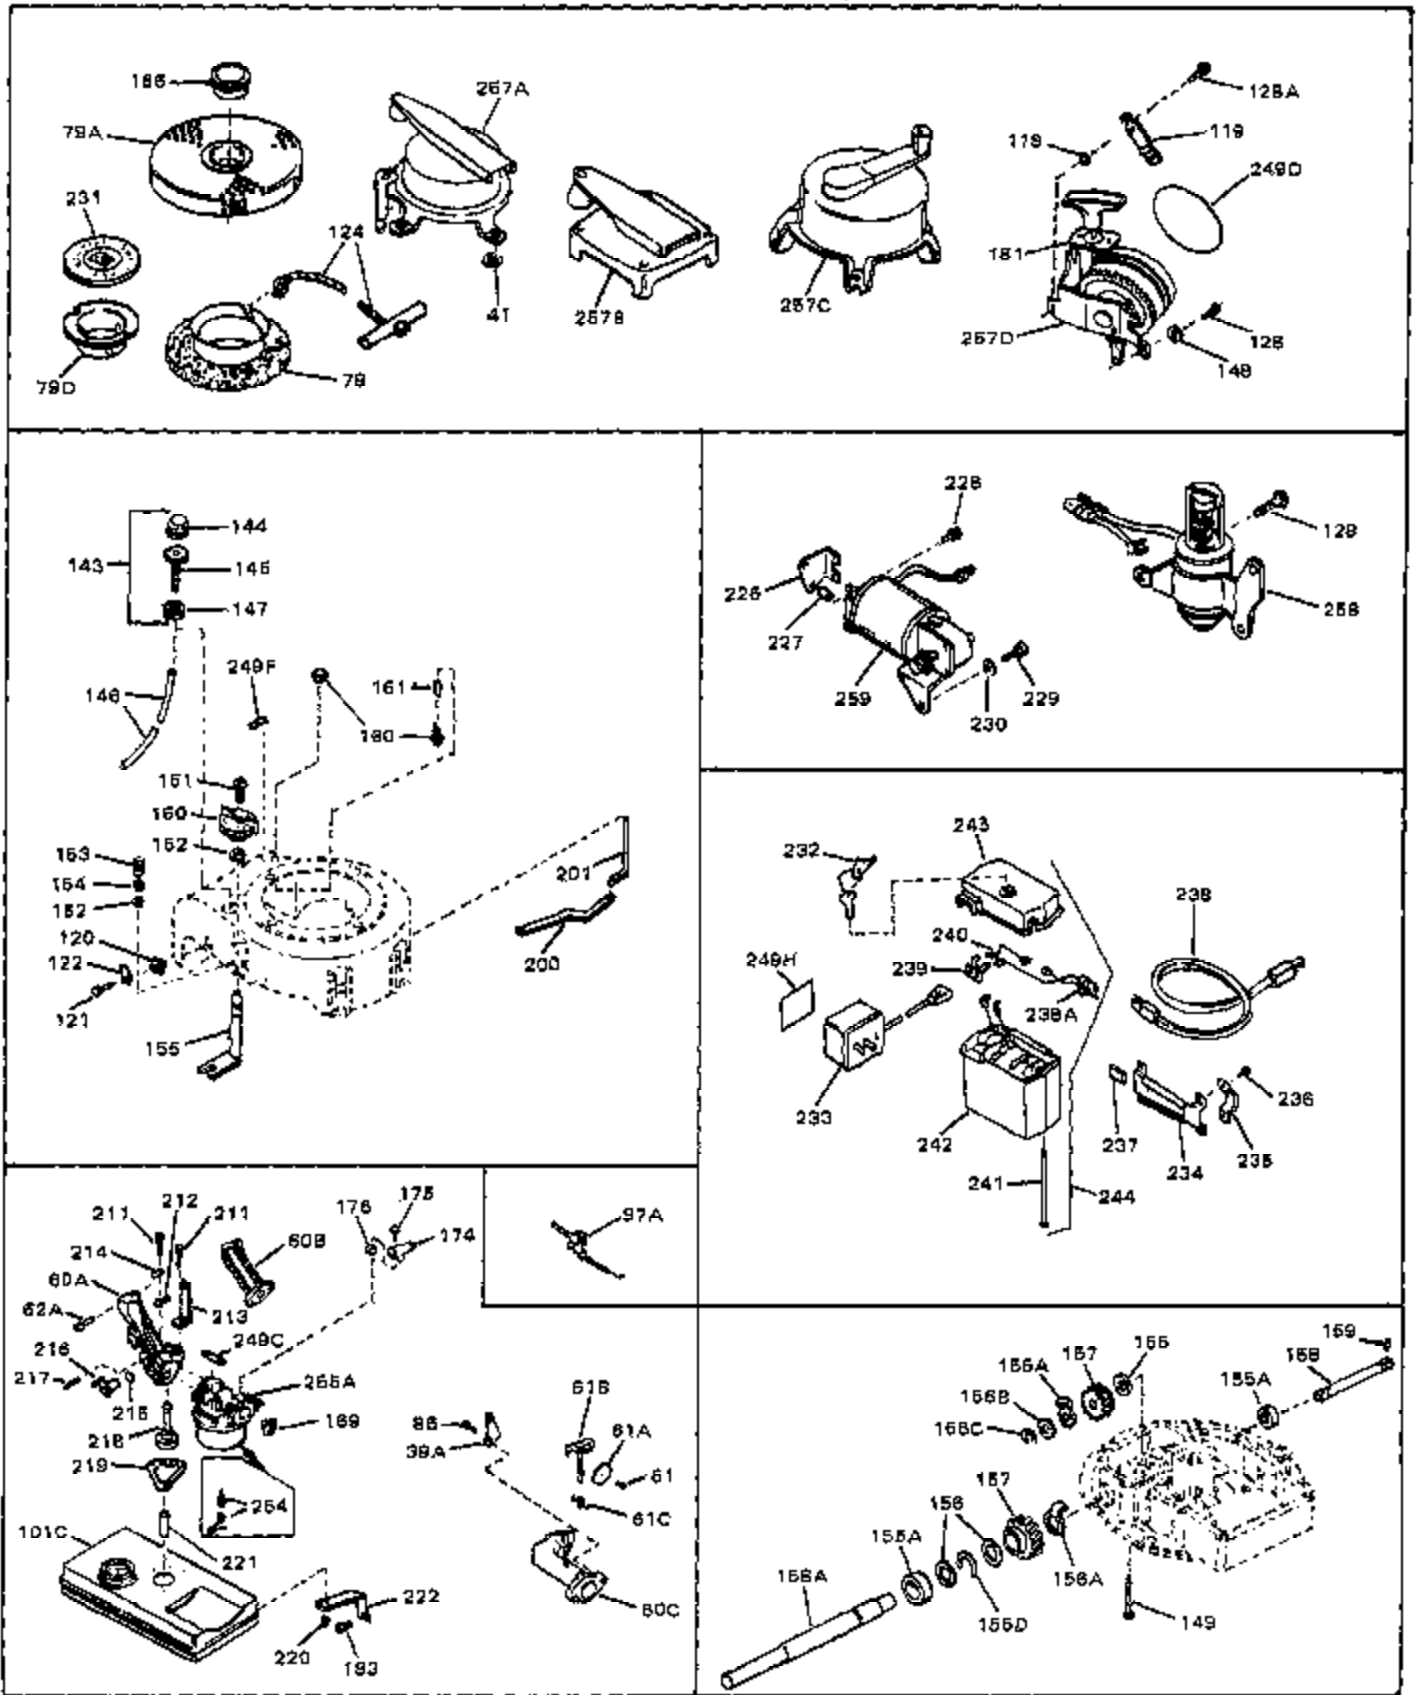

Ref #	Part Number	Qty	Description
41	27070	0	Lockwasher
41	27656	0	Washer, Flat
41	650168	0	Washer, Flat
79	30892	0	Pulley, Rope starter
85	30564	0	Screw
85	6201	0	Screw
85	6202	0	Screw
124	590343	0	Rope & Handle Assy., Starter
128	650737	0	Screw, Hex washer hd. taptite, 1/4-20 x 1/2
148	8345	0	Washer, 1/4
149	650492	0	Screw
166	32119	0	Plug, Screen
166	32236	0	Plug, Screen
181	590441	0	Rope Guide Assy.
181	590516	0	Bracket Assy.
183	29511	0	Screw, Slotted hex washer hd., 1/4-20 x 7/16
249C	31495	0	Decal, Speed control