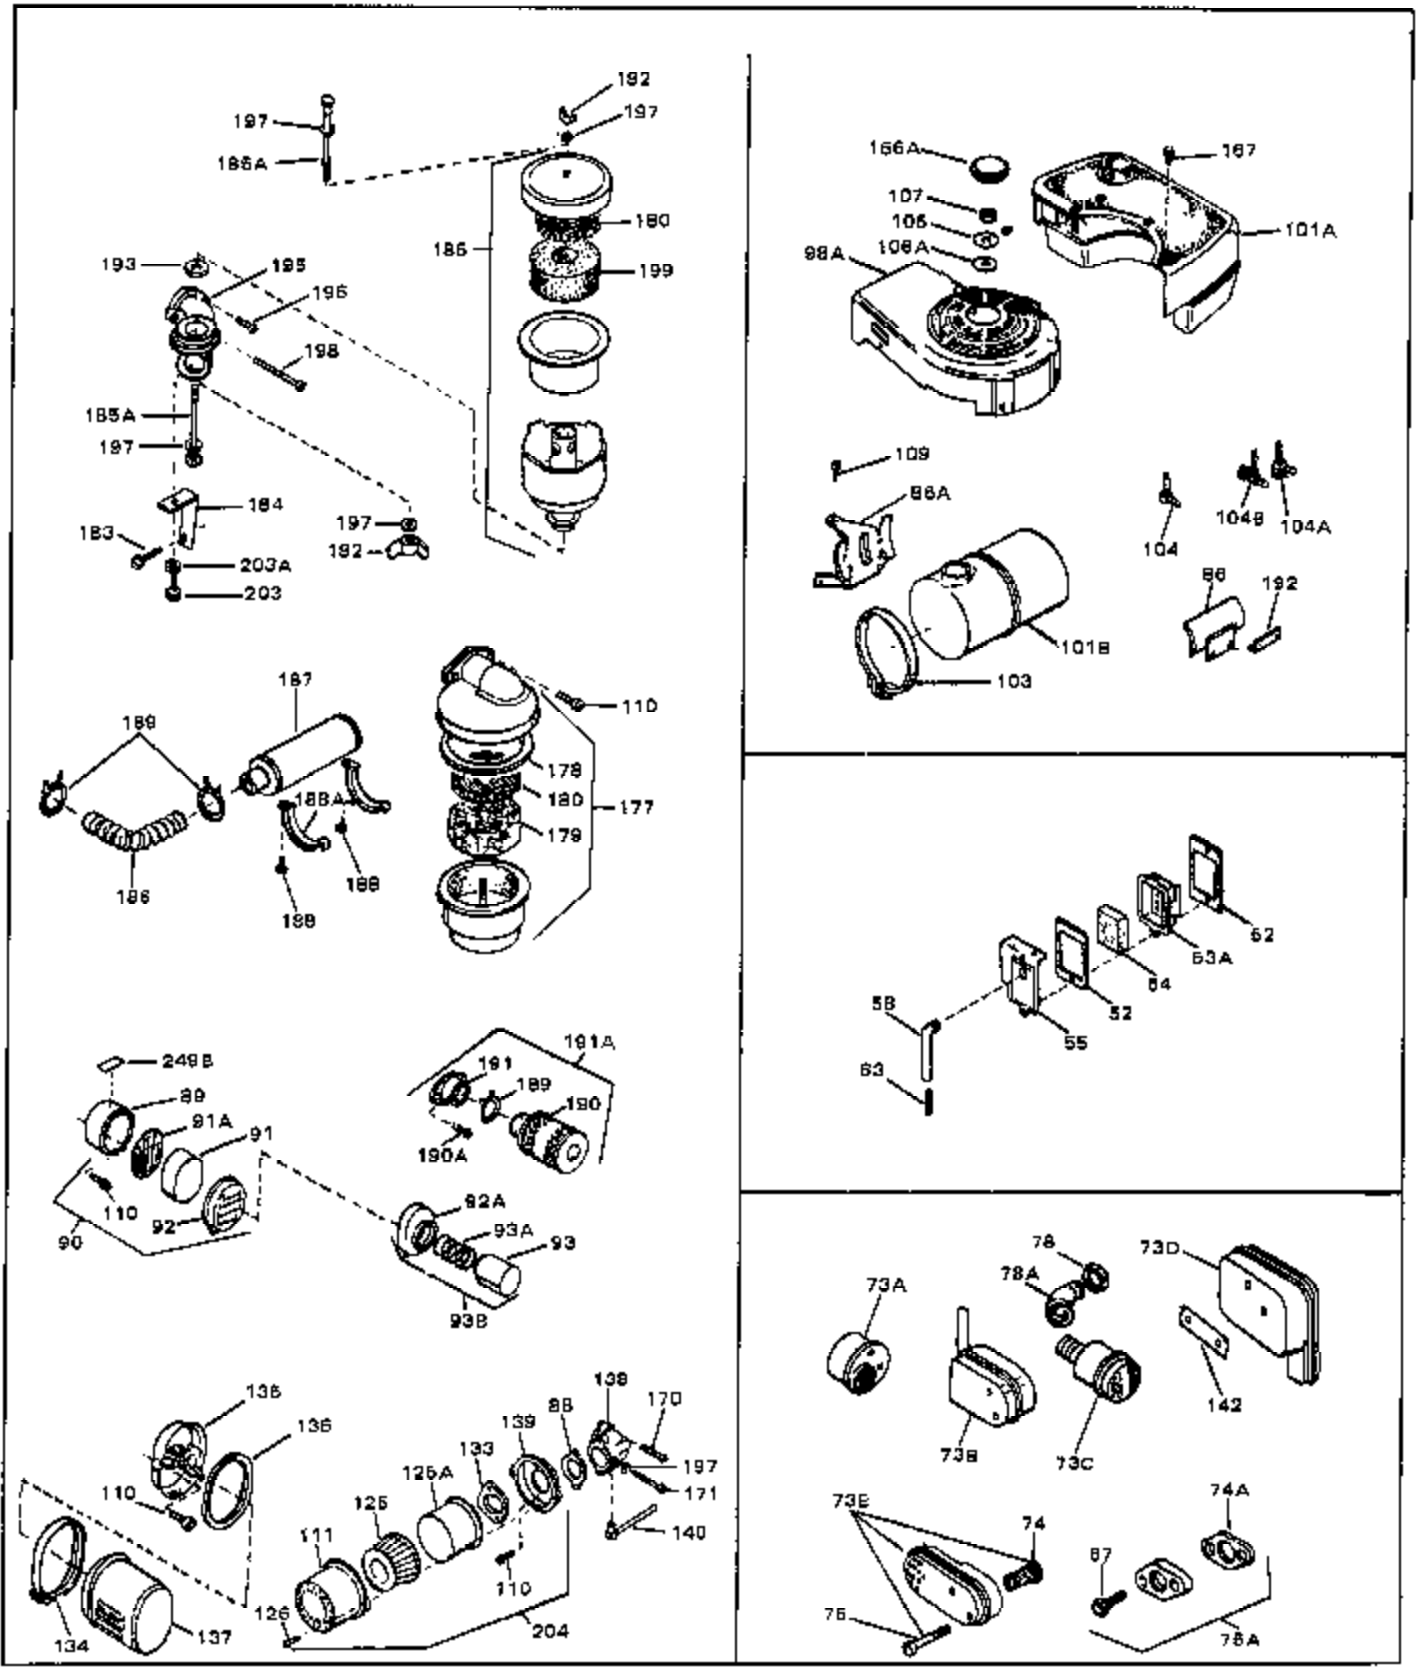

Ref #	Part Number	Qty	Description
52	31619	0	Gasket, Breather cover
63	31778	0	Spring, Coil
67	30063	0	Screw
74A	26754	0	Gasket, Exhaust
75	27182	0	Screw, Hex hd. cap, 1/4-20 x 3-3/8
75	30298	0	Screw, Hex hd. cap, 1/4-20 x 2-1/2
75	650234	0	Screw, Hex hd. cap, 1/4-20 x 3
75	650243	0	Screw, Hex hd. cap, 1/4-20 x 2-3/4
75	650253	0	Screw, Hex hd. cap, 1/4-20 x 2-1/4
75	650493	0	Screw, Hex hd. Sems, 1/4-20 x 1-3/4
75	650795	0	Screw, Hex hd. cap, Sems, 1/4-20 x 2-5/16
75A	730162	0	Kit, Muffler Adapter
78	27675	0	Nut, Conduit
78A	30617	0	Elbow, Exhaust (45°)
78A	28885	0	Elbow, Exhaust (90°)
88	27272	0	Gasket, Air cleaner
89	31312	0	Body, Air cleaner
90	31545	0	Cleaner Assy., Air
91	29961	0	Element, Air cleaner
91A	29962	0	Screen, Air cleaner
92	30585	0	Cover, Air cleaner
93A	450150	0	Spring, Pre-cleaner
93B	730510	0	Kit, Pre-cleaner
93	450124	0	Bag, Pre-cleaner
104B	30863	0	Valve, Fuel shut-off
104A	29683	0	Strainer & Shut-off
104	28584	0	Strainer & Elbow
106	650490	0	Washer, Belleville
107	650607	0	Nut, Flywheel
109	650561	0	Screw
110	28820	0	Screw
110	29786	0	Screw
110	650399	0	Screw, Phil. fil. hd. Sems, 10-32 x 5/8
126	650152	0	Screw
133	30767	0	Spacer, Air cleaner
140	30635	0	Fitting, Breather
170	650163	0	Screw, Fil. hd. Sems, 10-32 x 7/8
171	650520	0	Screw
182	9577	0	Nut, Wing, 10-24
183	29511	0	Screw, Slotted hex washer hd., 1/4-20 x 7/16
184	30418	0	Bracket, Cleaner elbow
191A	730145	0	Air Cleaner Kit
192	29432	0	Bracket, Housing
193	27165	0	Gasket, Elbow
196	650163	0	Screw, Fil. hd. Sems, 10-32 x 7/8
197	27183	0	Washer, Fiber
197	31905	0	Washer, Paper
198	650519	0	Screw
198	650520	0	Screw
199	31408	0	Element, Air cleaner
203A	650722	0	Lockwasher, 1/4
203	30688	0	Screw, Hex hd. Sems, 1/4-20 x 1/2
204	730127	0	Cleaner Assy., Air (Poly)
249B	30002	0	Decal, Air cleaner