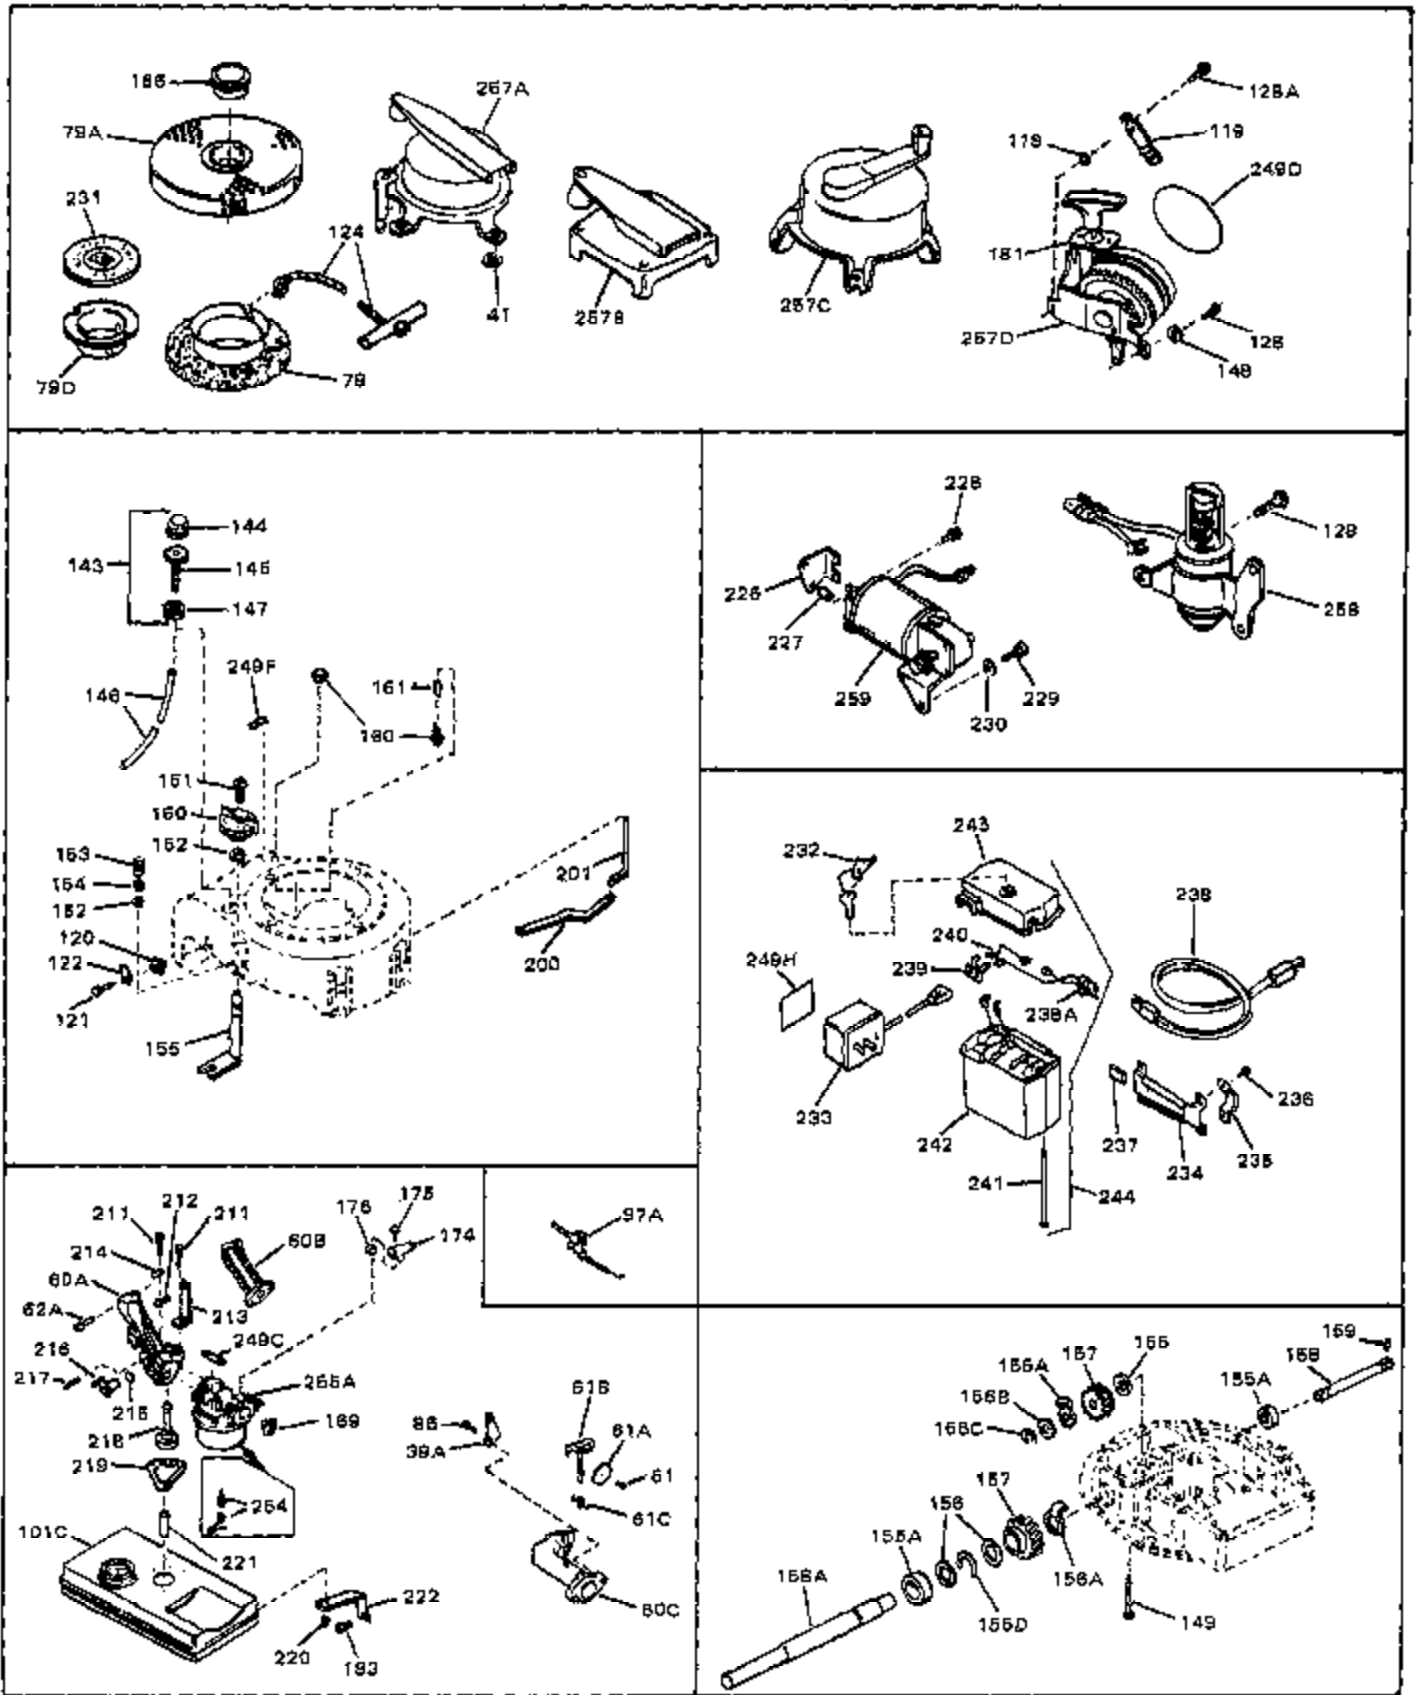

Ref #	Part Number	Qty	Description
41	27070	0	Lockwasher
41	27656	0	Washer, Flat
41	650168	0	Washer, Flat
79	30892	0	Pulley, Rope starter
85	30564	0	Screw
85	6201	0	Screw
85	6202	0	Screw
124	590343	0	Rope & Handle Assy., Starter
128	650737	0	Screw, Hex washer hd. taptite, 1/4-20 x 1/2
148	8345	0	Washer, 1/4
149	650492	0	Screw
166	32119	0	Plug, Screen
166	32236	0	Plug, Screen
181	590441	0	Rope Guide Assy.
181	590516	0	Bracket Assy.
183	29511	0	Screw, Slotted hex washer hd., 1/4-20 x 7/16