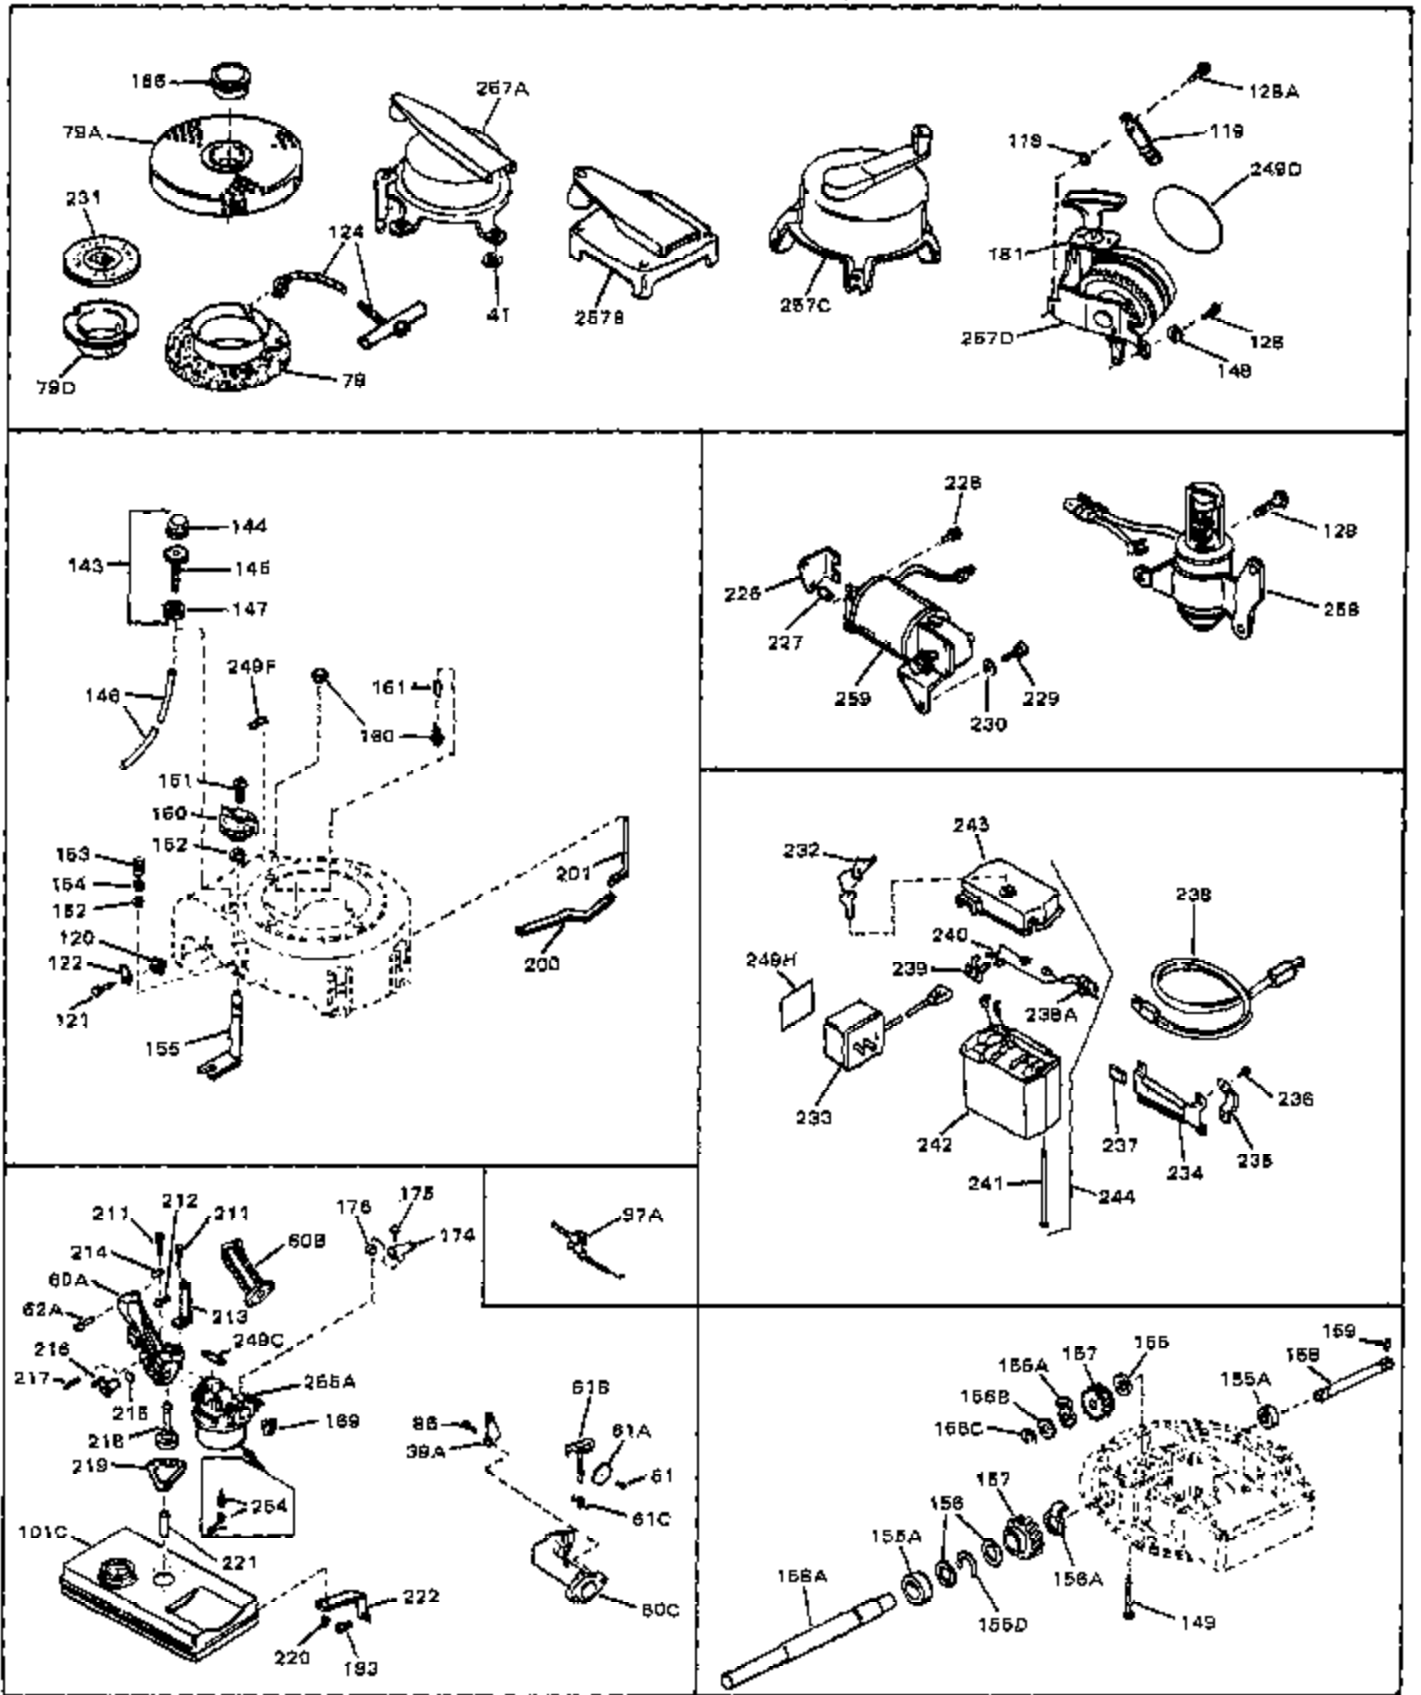

Ref #	Part Number	Qty	Description
41	27070	0	Lockwasher
41	27656	0	Washer, Flat
41	650168	0	Washer, Flat
79A	32237	0	Screen, Flywheel
79	30892	0	Pulley, Rope starter
85	30564	0	Screw
85	6201	0	Screw
85	6202	0	Screw
124	590343	0	Rope & Handle Assy., Starter
128	650737	0	Screw, Hex washer hd. taptite, 1/4-20 x 1/2
148	8345	0	Washer, 1/4
149	650492	0	Screw
166	32119	0	Plug, Screen
166	32236	0	Plug, Screen
181	590441	0	Rope Guide Assy.
181	590516	0	Bracket Assy.
183	29511	0	Screw, Slotted hex washer hd., 1/4-20 x 7/16
254	631021	0	Inlet Needle, Seat & Clip Assy.
255A	631612	0	Carburetor
257D	590450A	0	Starter, Side mount rewind