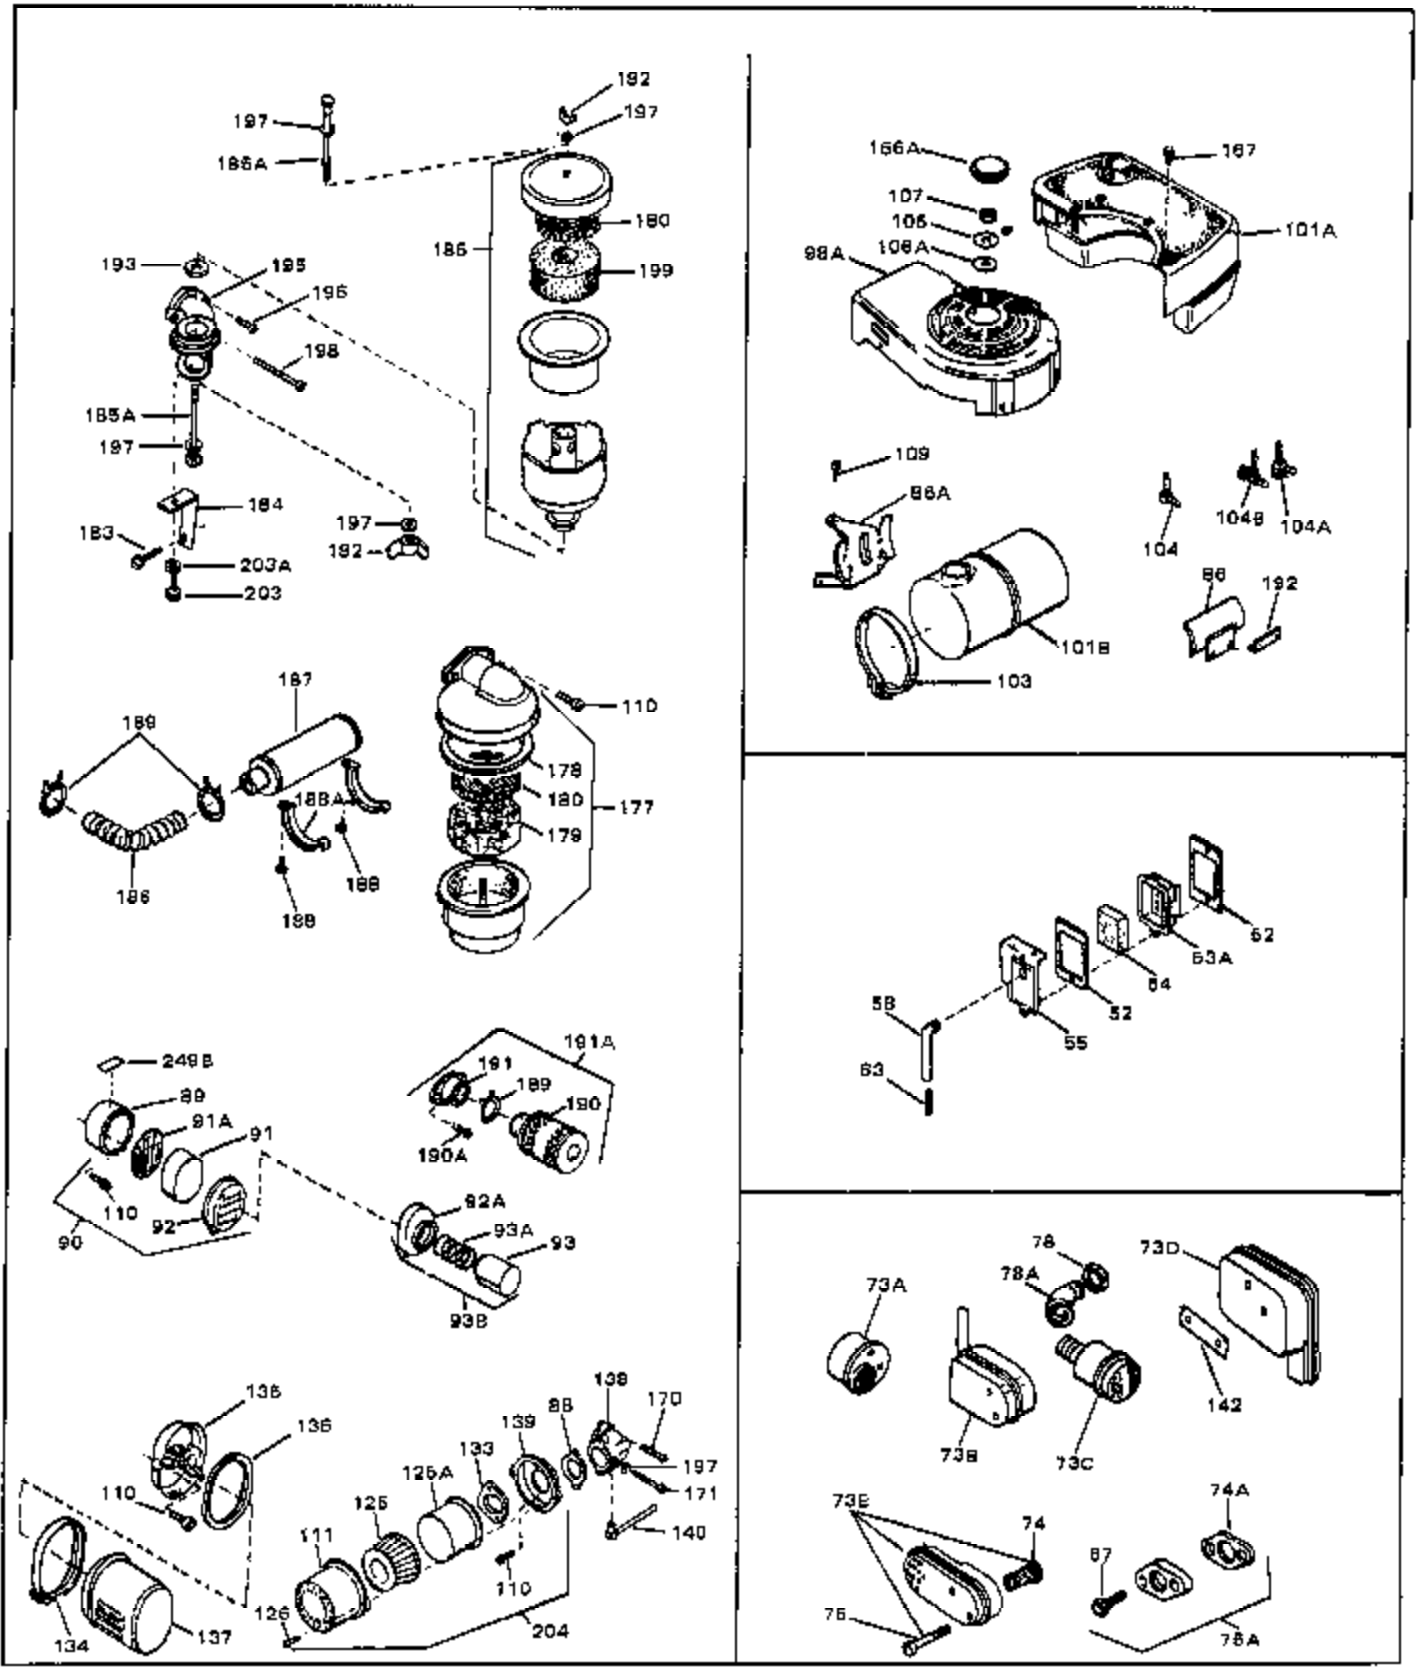

Ref #	Part Number	Qty	Description
52	31619	0	Gasket, Breather cover
63	31778	0	Spring, Coil
67	30063	0	Screw
74A	26754	0	Gasket, Exhaust
75	27182	0	Screw, Hex hd. cap, 1/4-20 x 3-3/8
75	30298	0	Screw, Hex hd. cap, 1/4-20 x 2-1/2
75	650234	0	Screw, Hex hd. cap, 1/4-20 x 3
75	650243	0	Screw, Hex hd. cap, 1/4-20 x 2-3/4
75	650253	0	Screw, Hex hd. cap, 1/4-20 x 2-1/4
75	650493	0	Screw, Hex hd. Sems, 1/4-20 x 1-3/4
75	650795	0	Screw, Hex hd. cap, Sems, 1/4-20 x 2-5/16
75A	730162	0	Kit, Muffler Adapter
78A	28885	0	Elbow, Exhaust (90°)
78A	30617	0	Elbow, Exhaust (45°)
78	27675	0	Nut, Conduit
88	33051	0	Gasket, Air cleaner
91A	29962	0	Screen, Air cleaner
93A	450150	0	Spring, Pre-cleaner
93B	730510	0	Kit, Pre-cleaner
93	450124	0	Bag, Pre-cleaner
104B	30863	0	Valve, Fuel shut-off
104	28584	0	Strainer & Elbow
104A	29683	0	Strainer & Shut-off
106	650490	0	Washer, Belleville
107	650607	0	Nut, Flywheel
109	650561	0	Screw
110	28820	0	Screw
110	29786	0	Screw
110	650399	0	Screw, Phil. fil. hd. Sems, 10-32 x 5/8
126	650152	0	Screw
133	30767	0	Spacer, Air cleaner
140	30635	0	Fitting, Breather
170	650163	0	Screw, Fil. hd. Sems, 10-32 x 7/8
171	650520	0	Screw
182	9577	0	Nut, Wing, 10-24
183	29511	0	Screw, Slotted hex washer hd., 1/4-20 x 7/16
184	30418	0	Bracket, Cleaner elbow
191A	730145	0	Air Cleaner Kit
192	29432	0	Bracket, Housing
193	27165	0	Gasket, Elbow
196	650163	0	Screw, Fil. hd. Sems, 10-32 x 7/8
197	27183	0	Washer, Fiber
197	31905	0	Washer, Paper
198	650519	0	Screw
198	650520	0	Screw
199	31408	0	Element, Air cleaner
203	30688	0	Screw, Hex hd. Sems, 1/4-20 x 1/2
203A	650722	0	Lockwasher, 1/4
204	730127	0	Cleaner Assy., Air (Poly)