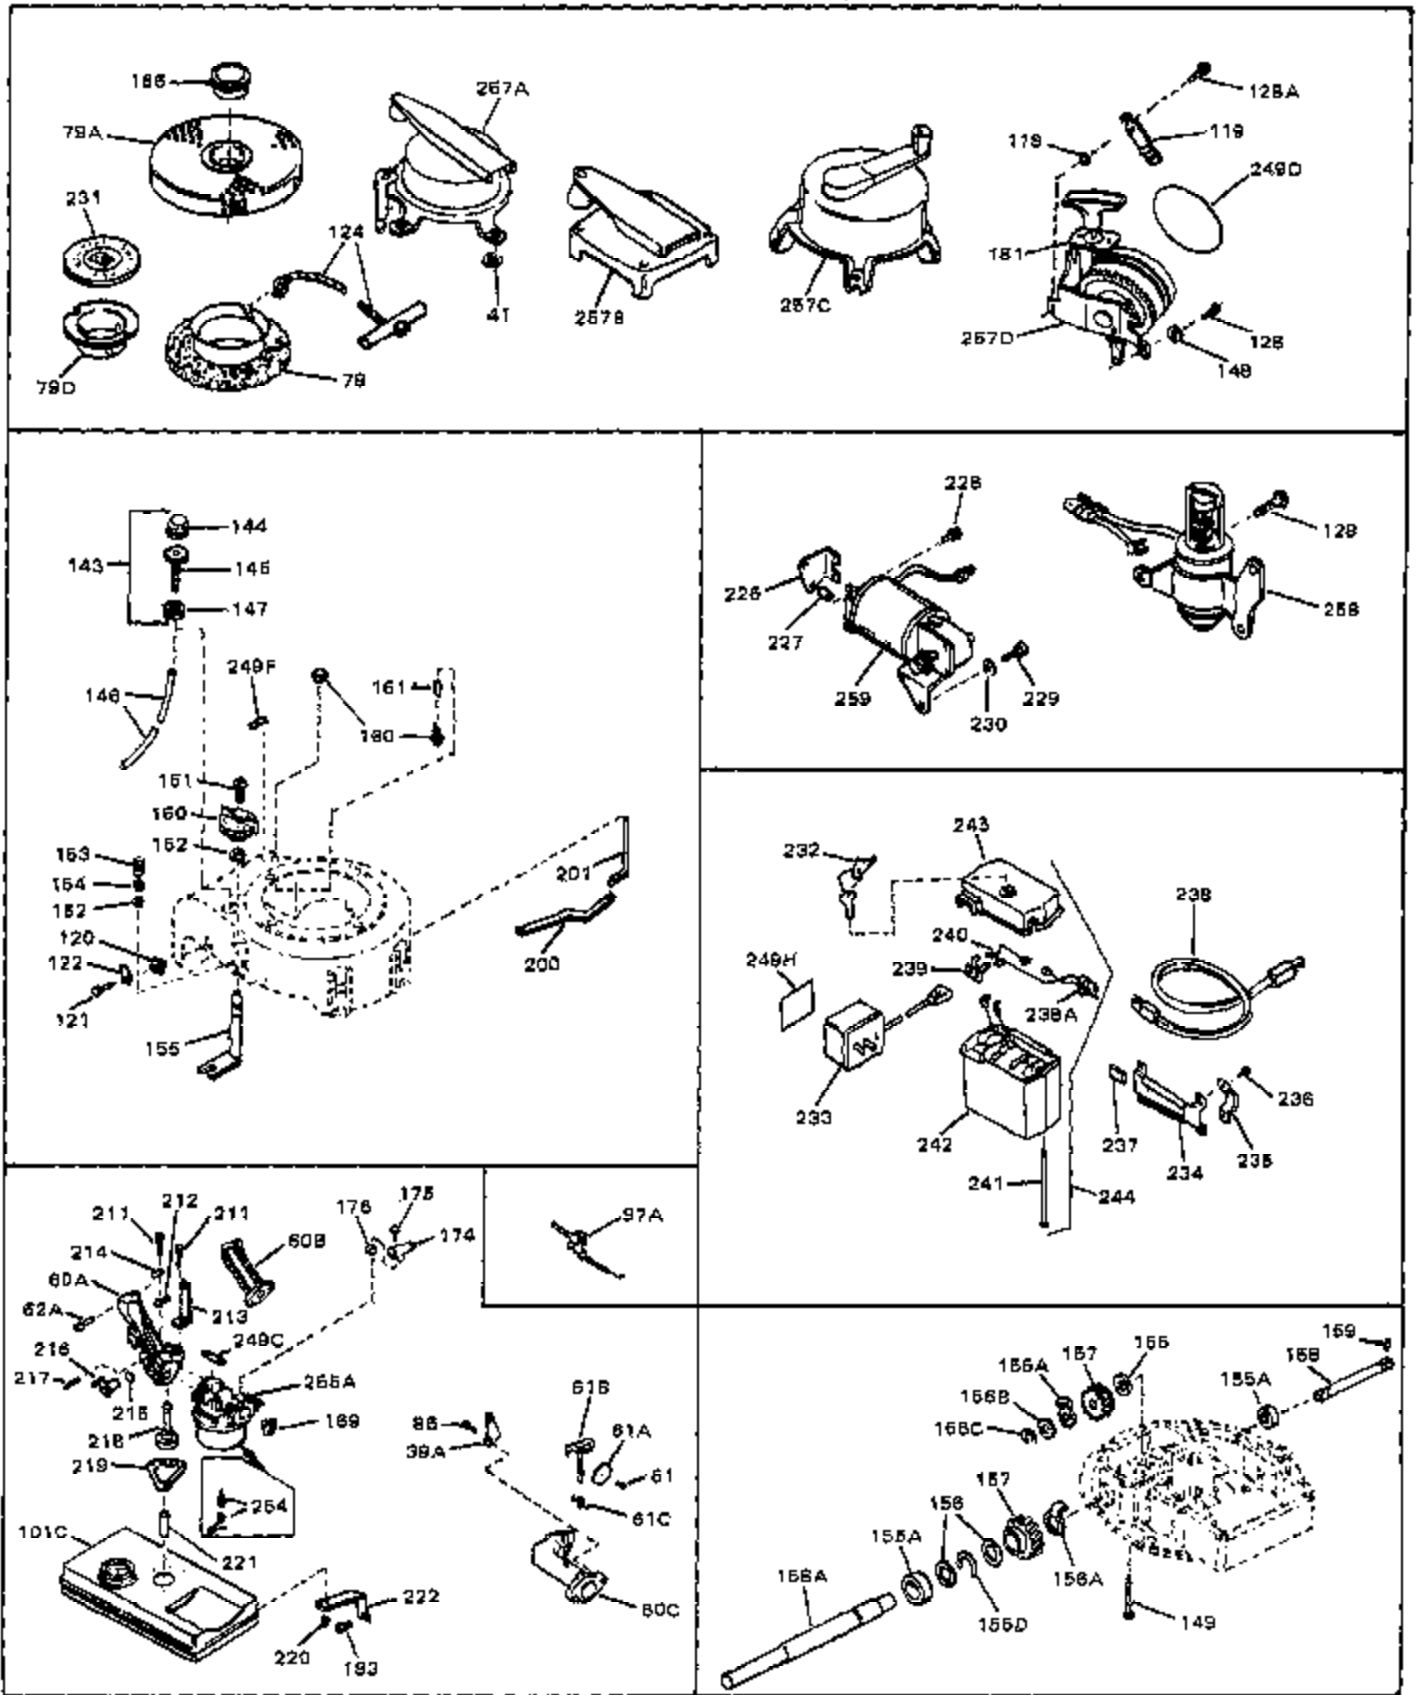

Ref #	Part Number	Qty	Description
41	27070	0	Lockwasher
41	27656	0	Washer, Flat
41	650168	0	Washer, Flat
79	30892	0	Pulley, Rope starter
85	30564	0	Screw
85	6201	0	Screw
85	6202	0	Screw
124	590343	0	Rope & Handle Assy., Starter
128	650737	0	Screw, Hex washer hd. taptite, 1/4-20 x 1/2
148	8345	0	Washer, 1/4
149	650492	0	Screw
166	32119	0	Plug, Screen
166	32236	0	Plug, Screen
181	590441	0	Rope Guide Assy.
181	590516	0	Bracket Assy.
183	29511	0	Screw, Slotted hex washer hd., 1/4-20 x 7/16
249C	31514	0	Decal, Speed control