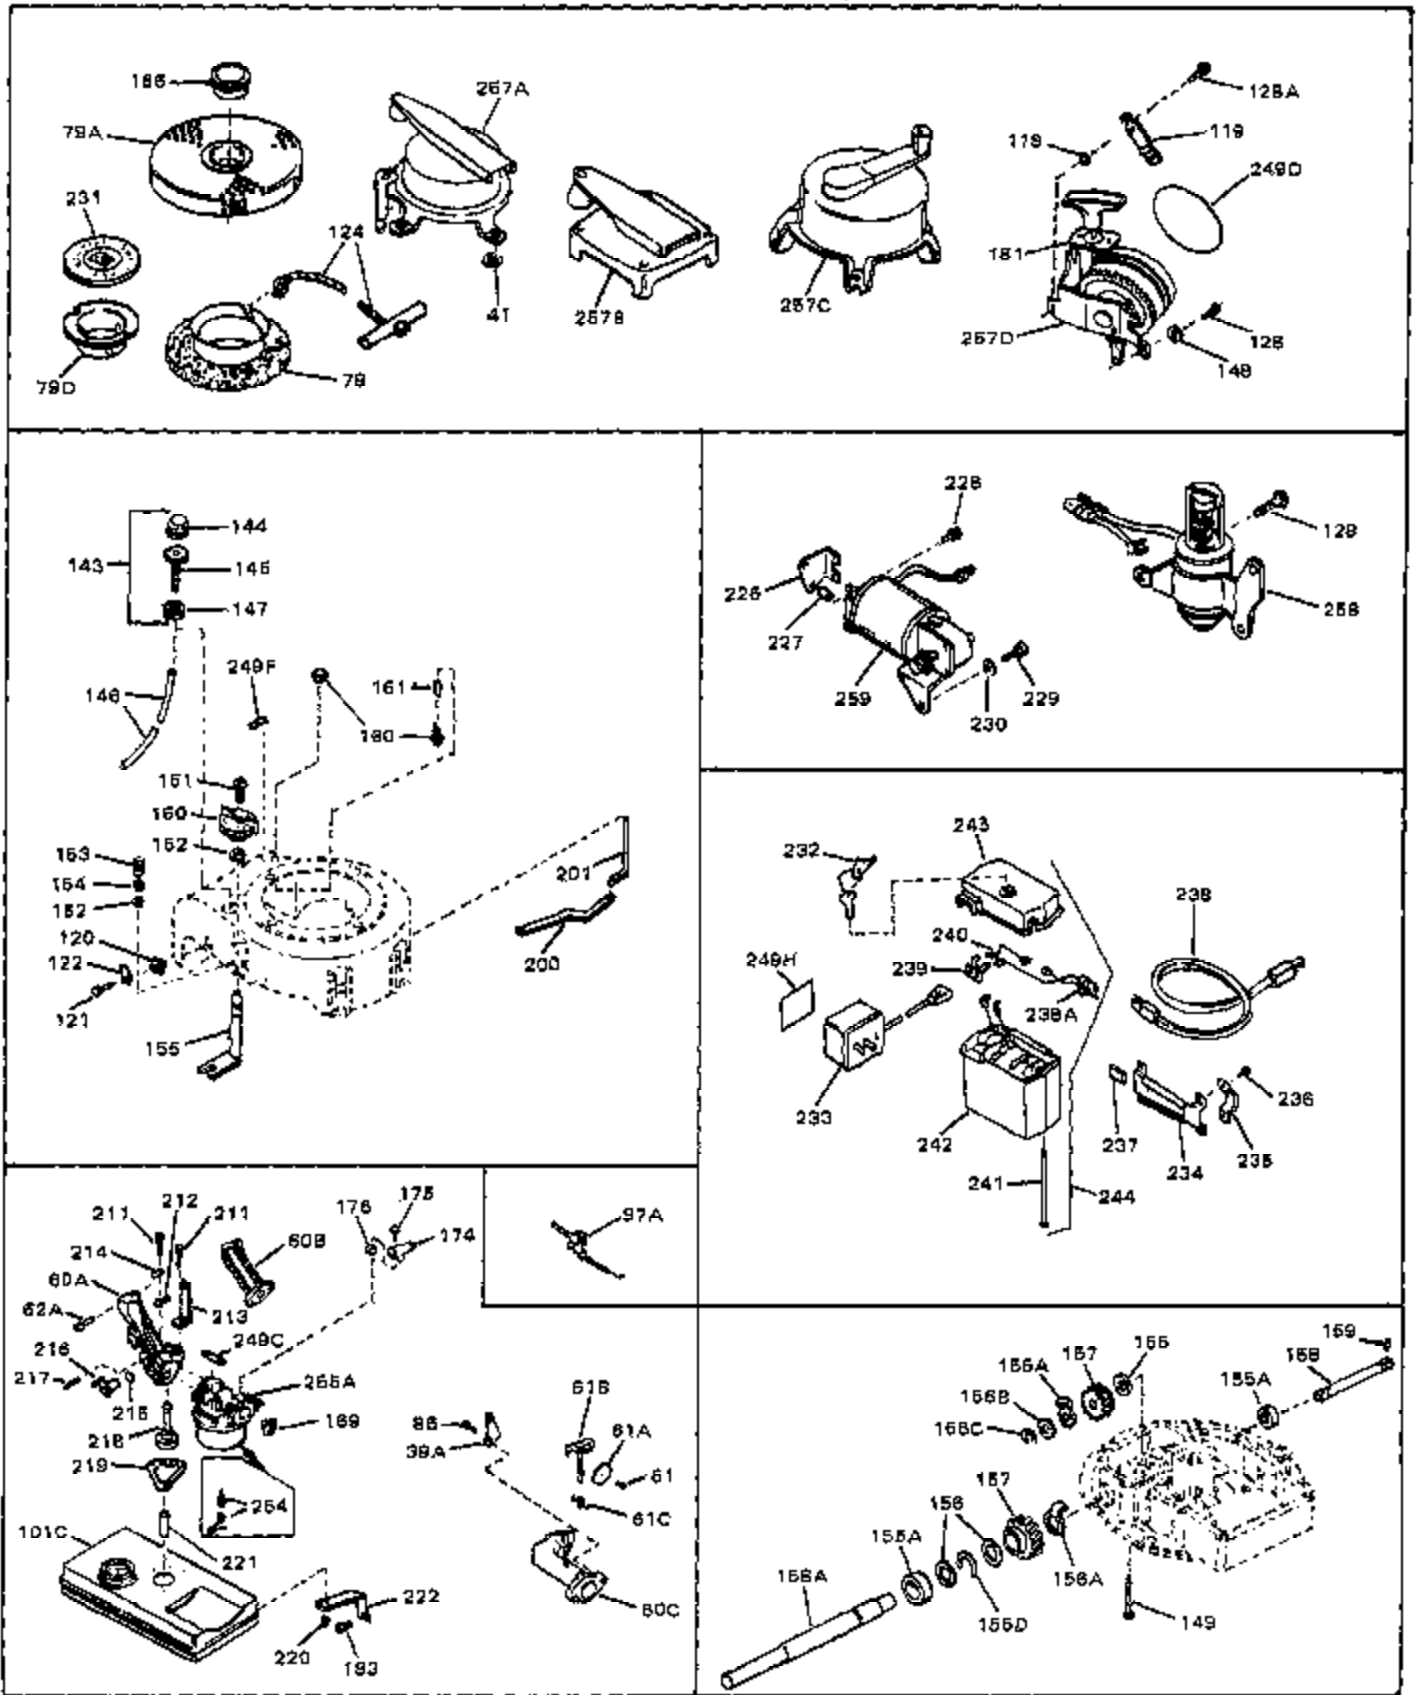

Ref #	Part Number	Qty	Description
41	27070	0	Lockwasher
41	27656	0	Washer, Flat
41	650168	0	Washer, Flat
79A	32237	0	Screen, Flywheel
79	30892	0	Pulley, Rope starter
85	30564	0	Screw
85	6201	0	Screw
85	6202	0	Screw
124	590343	0	Rope & Handle Assy., Starter
128	650737	0	Screw, Hex washer hd. taptite, 1/4-20 x 1/2
148	8345	0	Washer, 1/4
149	650492	0	Screw
166	32119	0	Plug, Screen
166	32236	0	Plug, Screen
181	590441	0	Rope Guide Assy.
181	590516	0	Bracket Assy.
183	29511	0	Screw, Slotted hex washer hd., 1/4-20 x 7/16
257D	590450A	0	Starter, Side mount rewind