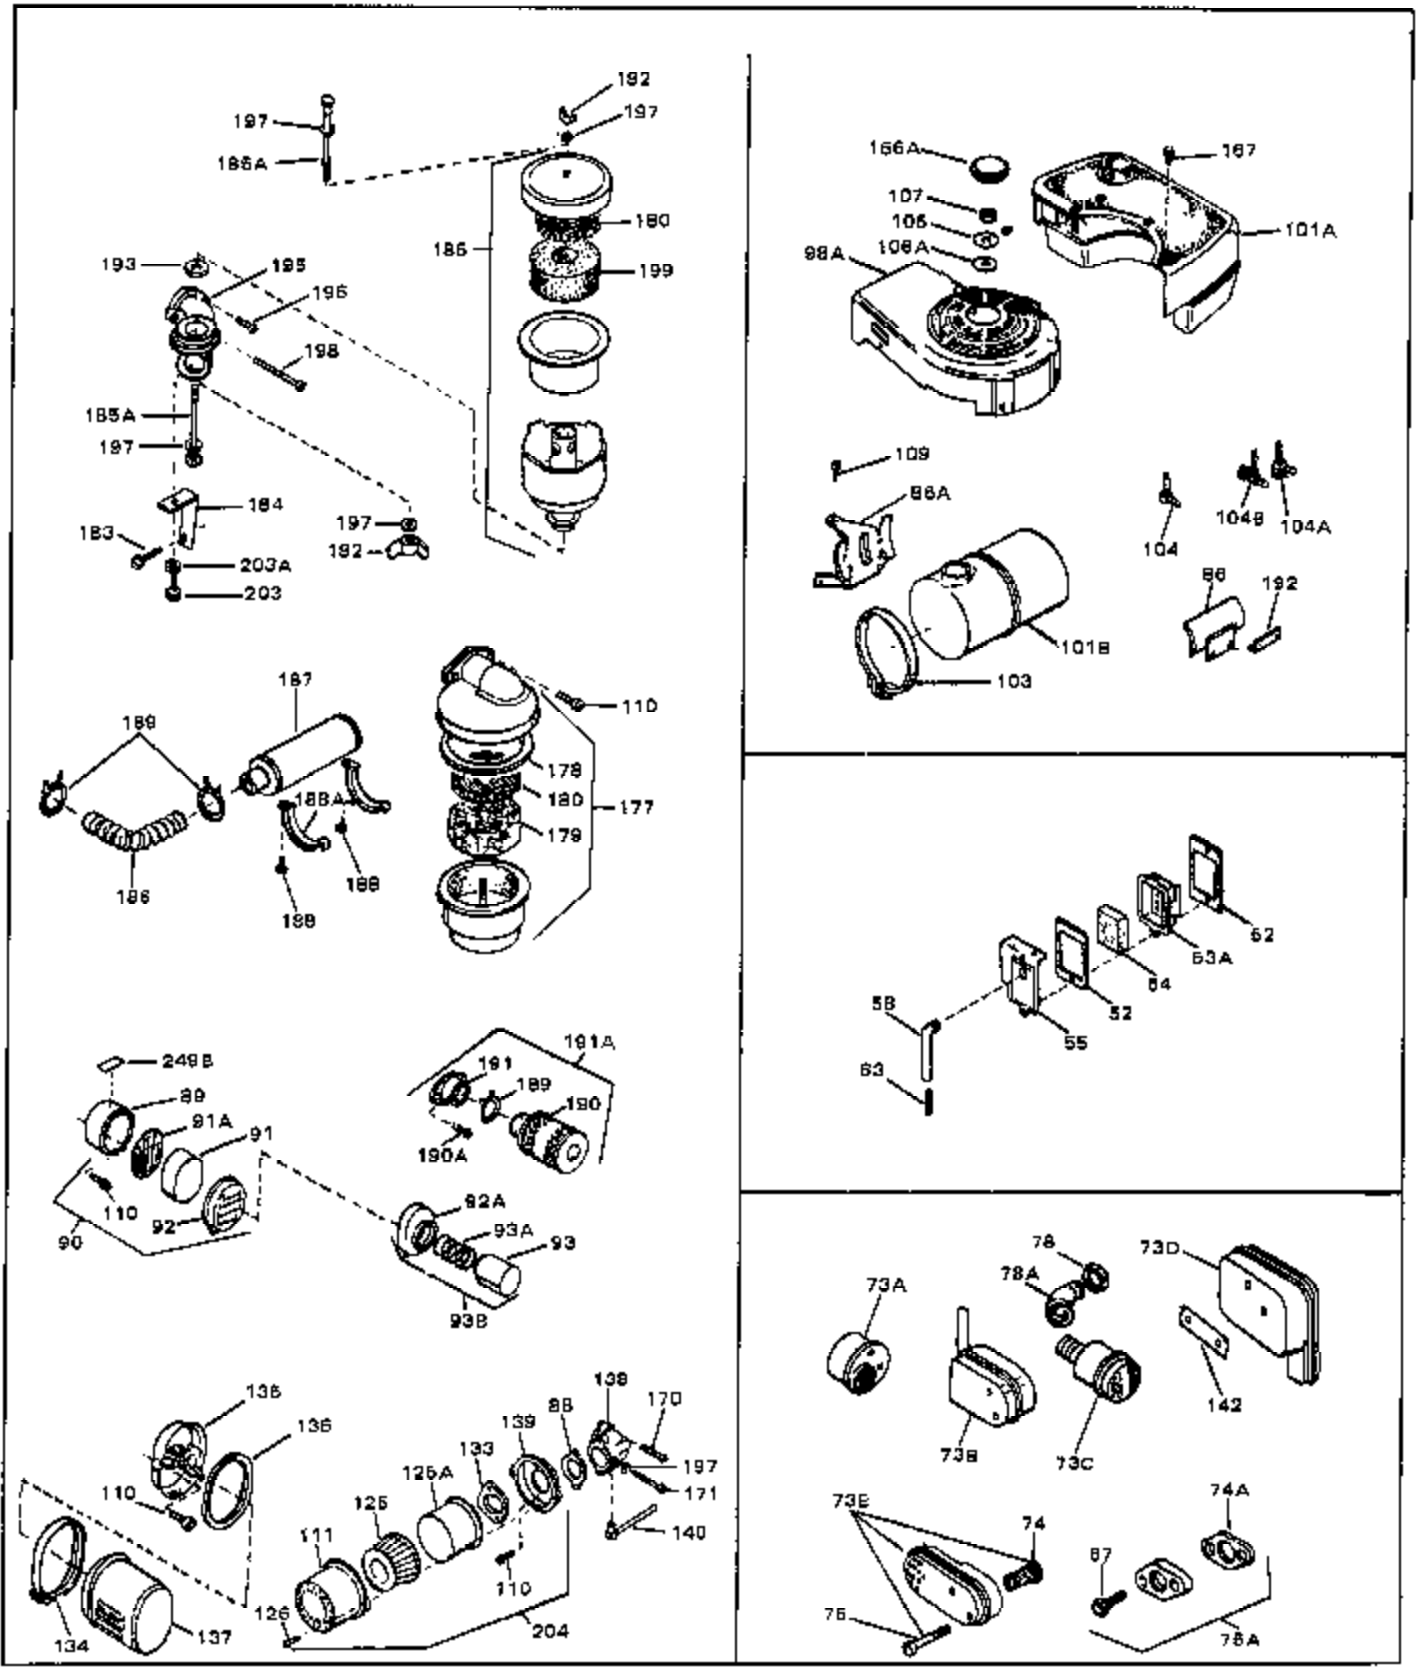

Ref #	Part Number	Qty	Description
52	31619	0	Gasket, Breather cover
63	31778	0	Spring, Coil
67	30063	0	Screw
74A	30081	0	Gasket, Exhaust
75	27182	0	Screw, Hex hd. cap, 1/4-20 x 3-3/8
75	30298	0	Screw, Hex hd. cap, 1/4-20 x 2-1/2
75	650234	0	Screw, Hex hd. cap, 1/4-20 x 3
75	650243	0	Screw, Hex hd. cap, 1/4-20 x 2-3/4
75	650253	0	Screw, Hex hd. cap, 1/4-20 x 2-1/4
75	650493	0	Screw, Hex hd. Sems, 1/4-20 x 1-3/4
75	650795	0	Screw, Hex hd. cap, Sems, 1/4-20 x 2-5/16
75A	730162	0	Kit, Muffler Adapter
78A	30617	0	Elbow, Exhaust (45°)
78A	28885	0	Elbow, Exhaust (90°)
78	27675	0	Nut, Conduit
88	33051	0	Gasket, Air cleaner
91A	29962	0	Screen, Air cleaner
93A	450150	0	Spring, Pre-cleaner
93B	730510	0	Kit, Pre-cleaner
93	450124	0	Bag, Pre-cleaner
104B	30863	0	Valve, Fuel shut-off
104	28584	0	Strainer & Elbow
104A	29683	0	Strainer & Shut-off
106	650490	0	Washer, Belleville
107	650607	0	Nut, Flywheel
109	650561	0	Screw
110	28820	0	Screw
110	29786	0	Screw
110	650399	0	Screw, Phil. fil. hd. Sems, 10-32 x 5/8
126	650152	0	Screw
133	30767	0	Spacer, Air cleaner
140	30635	0	Fitting, Breather
170	650163	0	Screw, Fil. hd. Sems, 10-32 x 7/8
171	650520	0	Screw
182	9577	0	Nut, Wing, 10-24
183	29511	0	Screw, Slotted hex washer hd., 1/4-20 x 7/16
184	30418	0	Bracket, Cleaner elbow
191A	730145	0	Air Cleaner Kit
192	29432	0	Bracket, Housing
193	27165	0	Gasket, Elbow
196	650163	0	Screw, Fil. hd. Sems, 10-32 x 7/8
197	27183	0	Washer, Fiber
197	31905	0	Washer, Paper
198	650519	0	Screw
198	650520	0	Screw
199	31408	0	Element, Air cleaner
203	30688	0	Screw, Hex hd. Sems, 1/4-20 x 1/2
203A	650722	0	Lockwasher, 1/4
204	730127	0	Cleaner Assy., Air (Poly)