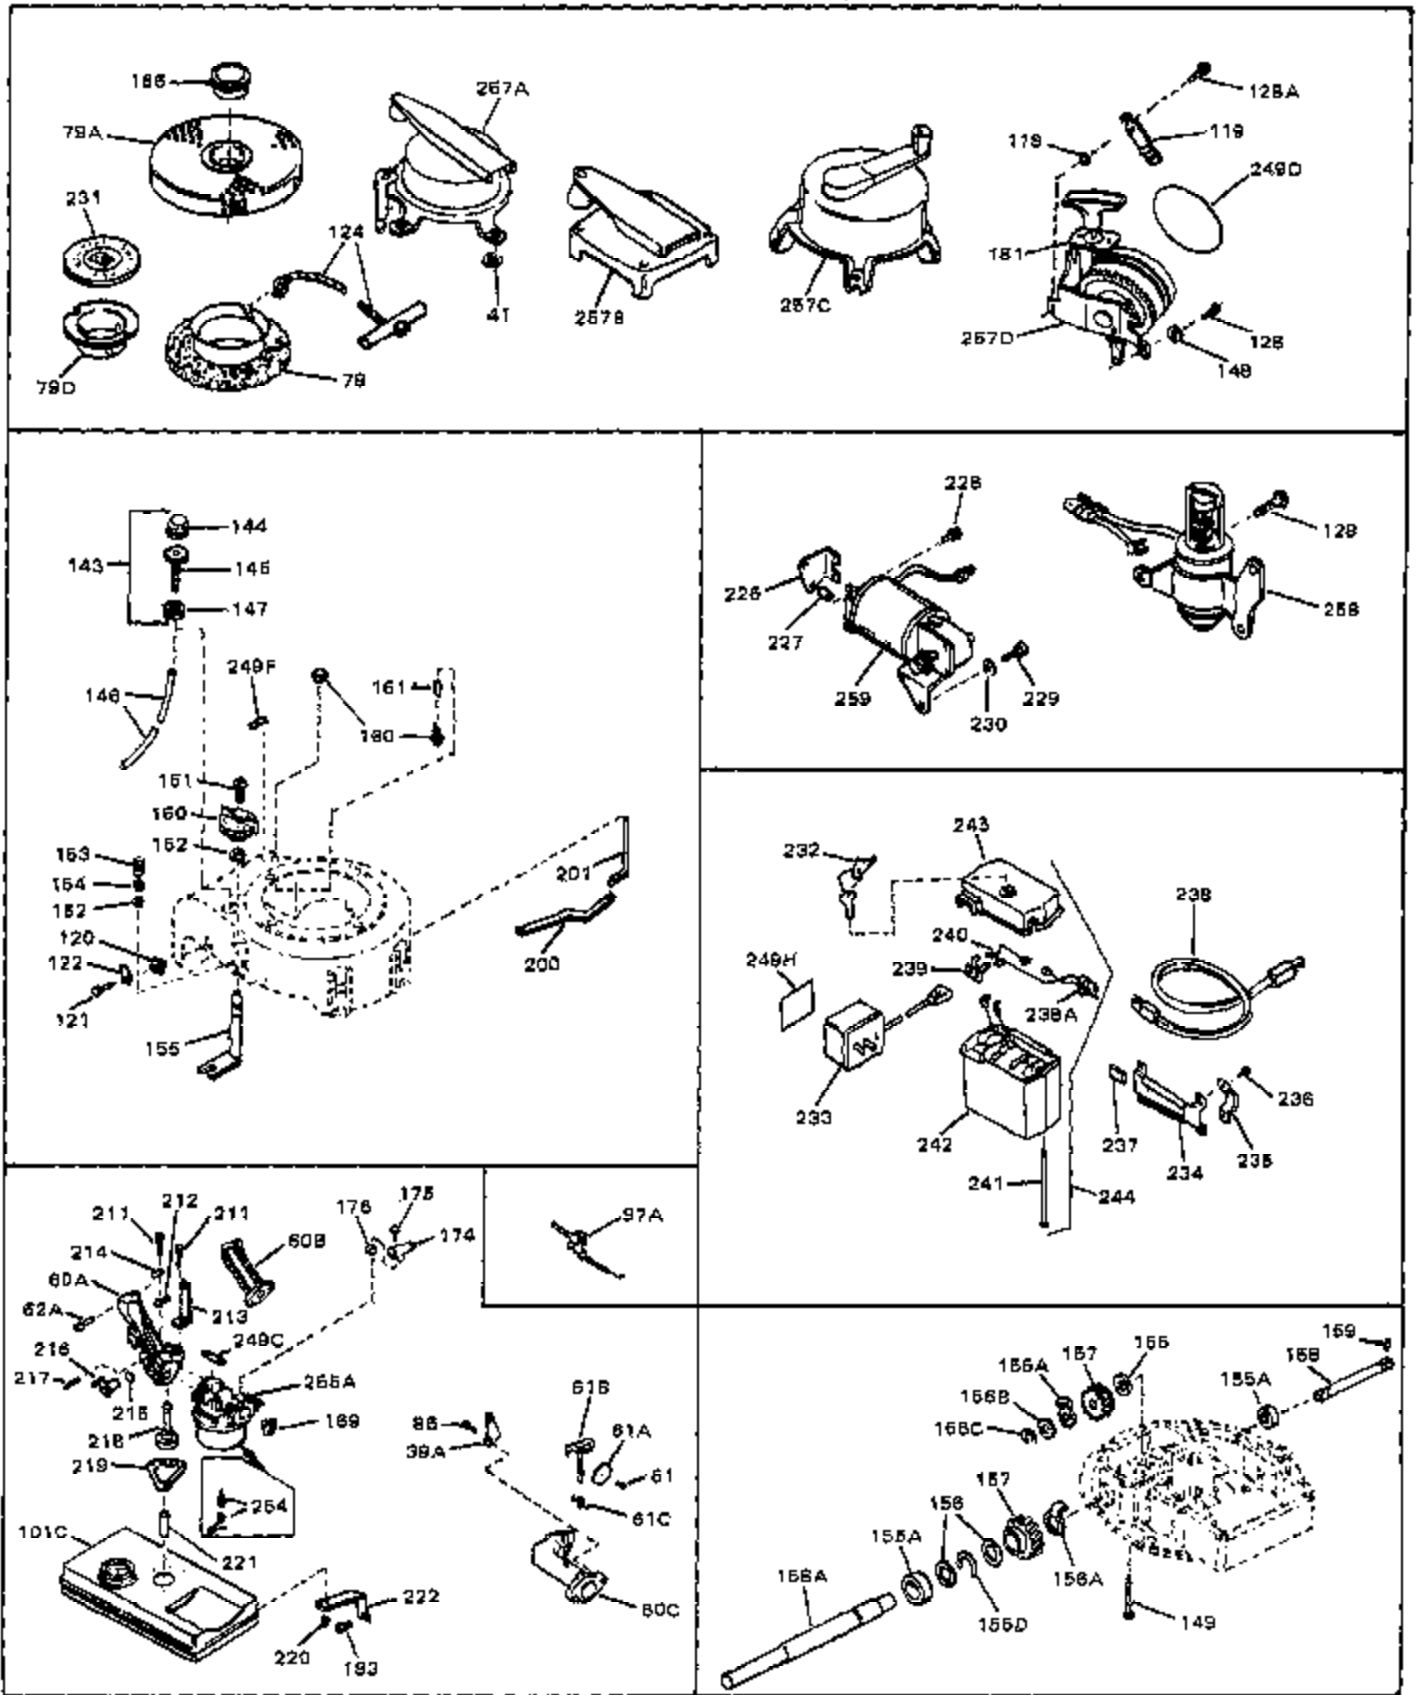

Ref #	Part Number	Qty	Description
41	27070	0	Lockwasher
41	27656	0	Washer, Flat
41	650168	0	Washer, Flat
79D	32723	0	Pulley, Starter
79	30892	0	Pulley, Rope starter
85	30564	0	Screw
85	6201	0	Screw
85	6202	0	Screw
124	590343	0	Rope & Handle Assy., Starter
128	650737	0	Screw, Hex washer hd. taptite, 1/4-20 x 1/2
148	8345	0	Washer, 1/4
149	650492	0	Screw
166	32119	0	Plug, Screen
166	32236	0	Plug, Screen
181	590441	0	Rope Guide Assy.
181	590516	0	Bracket Assy.
183	29511	0	Screw, Slotted hex washer hd., 1/4-20 x 7/16
231	32692	0	Cap, Pulley