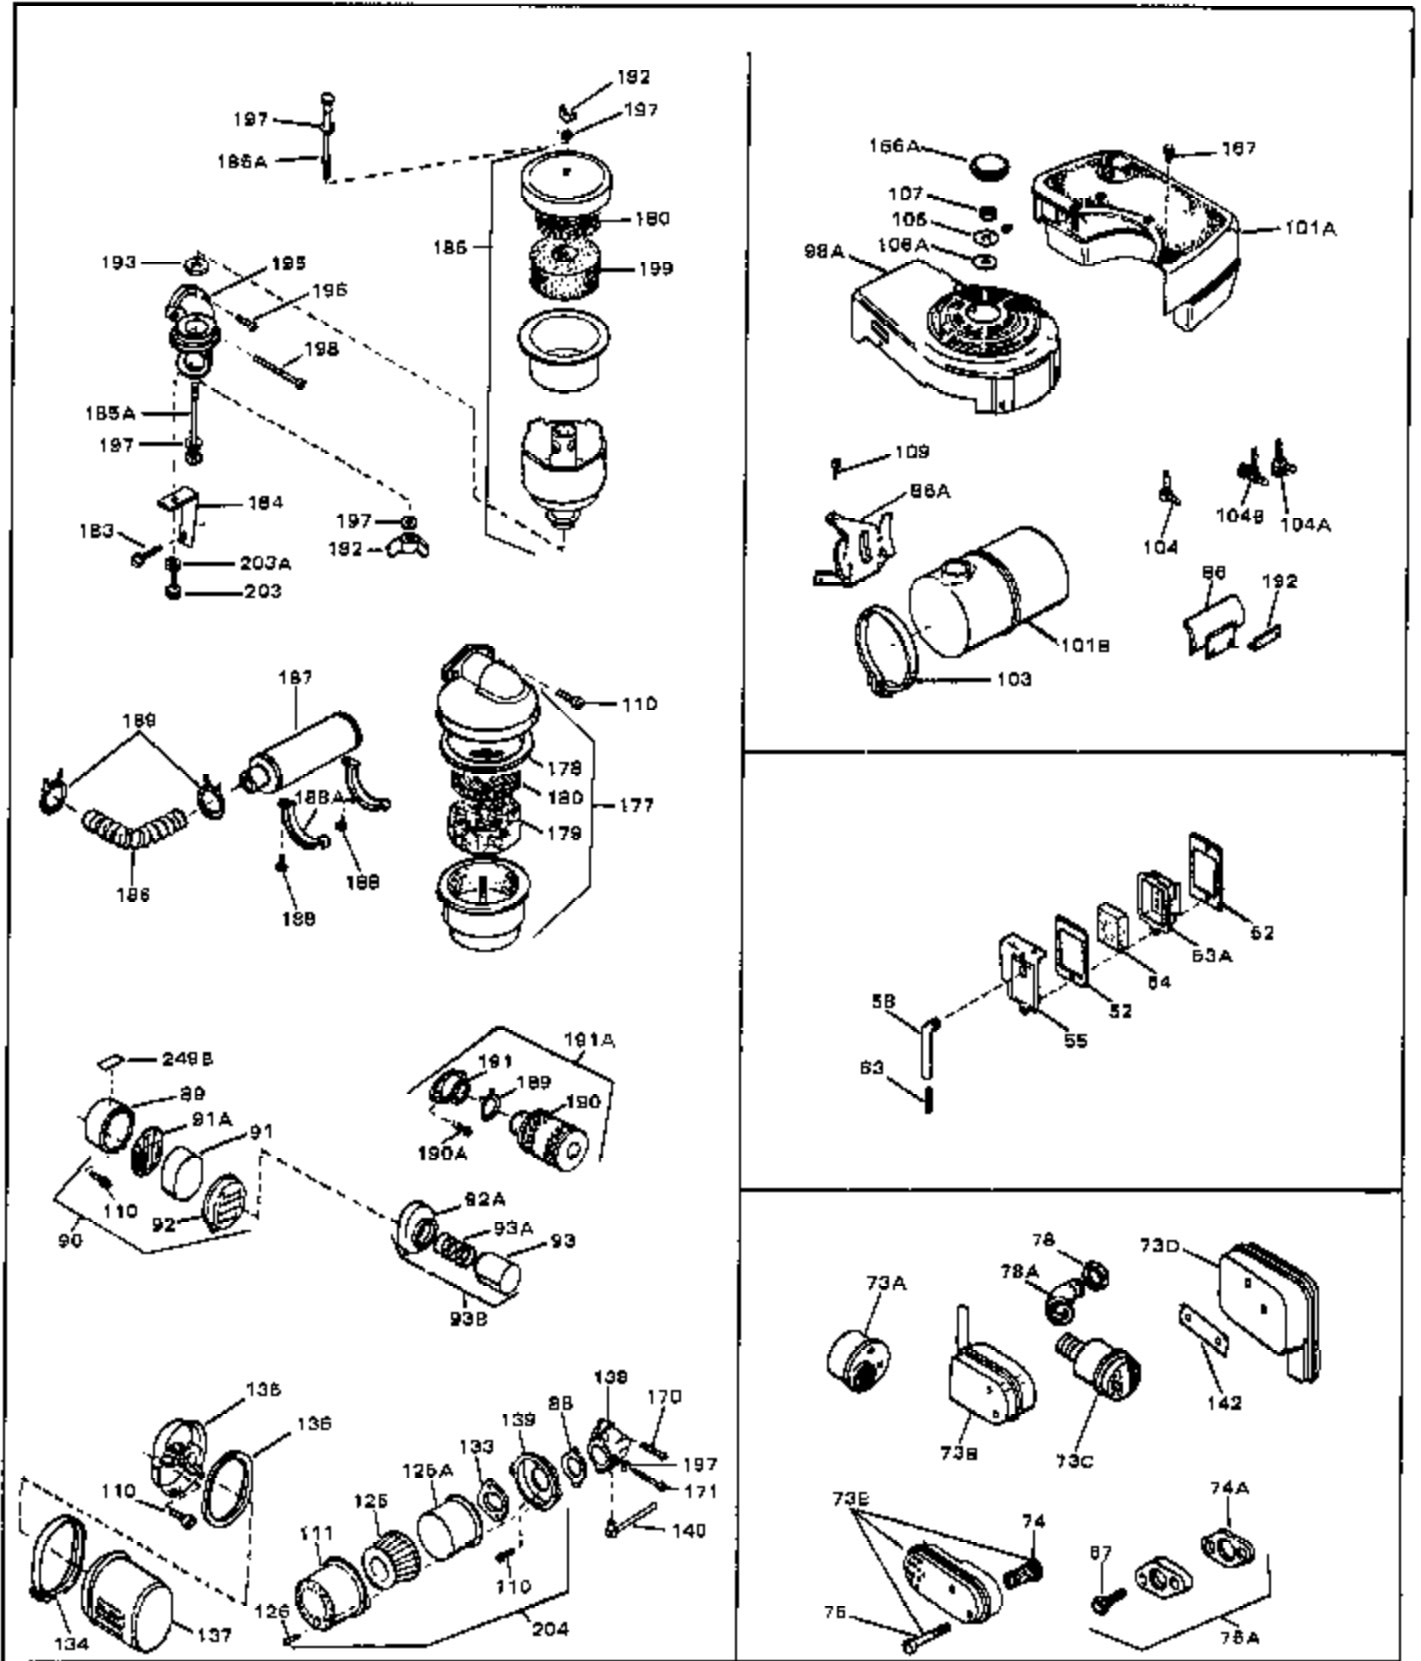

Ref #	Part Number	Qty	Description
52	31619	0	Gasket, Breather cover
63	31778	0	Spring, Coil
67	30063	0	Screw
74A	26754	0	Gasket, Exhaust
75	27182	0	Screw, Hex hd. cap, 1/4-20 x 3-3/8
75	30298	0	Screw, Hex hd. cap, 1/4-20 x 2-1/2
75	650234	0	Screw, Hex hd. cap, 1/4-20 x 3
75	650243	0	Screw, Hex hd. cap, 1/4-20 x 2-3/4
75	650253	0	Screw, Hex hd. cap, 1/4-20 x 2-1/4
75	650493	0	Screw, Hex hd. Sems, 1/4-20 x 1-3/4
75	650795	0	Screw, Hex hd. cap, Sems, 1/4-20 x 2-5/16
75A	730162	0	Kit, Muffler Adapter
78A	28885	0	Elbow, Exhaust (90°)
78A	30617	0	Elbow, Exhaust (45°)
78	27675	0	Nut, Conduit
88	33051	0	Gasket, Air cleaner
91A	29962	0	Screen, Air cleaner
93A	450150	0	Spring, Pre-cleaner
93B	730510	0	Kit, Pre-cleaner
93	450124	0	Bag, Pre-cleaner
104B	30863	0	Valve, Fuel shut-off
104	28584	0	Strainer & Elbow
104A	29683	0	Strainer & Shut-off
106	650490	0	Washer, Belleville
107	650607	0	Nut, Flywheel
109	650561	0	Screw
110	28820	0	Screw
110	29786	0	Screw
110	650399	0	Screw, Phil. fil. hd. Sems, 10-32 x 5/8
126	650152	0	Screw
133	30767	0	Spacer, Air cleaner
140	30635	0	Fitting, Breather
170	650163	0	Screw, Fil. hd. Sems, 10-32 x 7/8
171	650520	0	Screw
182	9577	0	Nut, Wing, 10-24
183	29511	0	Screw, Slotted hex washer hd., 1/4-20 x 7/16
184	30418	0	Bracket, Cleaner elbow
191A	730145	0	Air Cleaner Kit
192	29432	0	Bracket, Housing
193	27165	0	Gasket, Elbow
196	650163	0	Screw, Fil. hd. Sems, 10-32 x 7/8
197	27183	0	Washer, Fiber
197	31905	0	Washer, Paper
198	650519	0	Screw
198	650520	0	Screw
199	31408	0	Element, Air cleaner
203	30688	0	Screw, Hex hd. Sems, 1/4-20 x 1/2
203A	650722	0	Lockwasher, 1/4
204	730127	0	Cleaner Assy., Air (Poly)