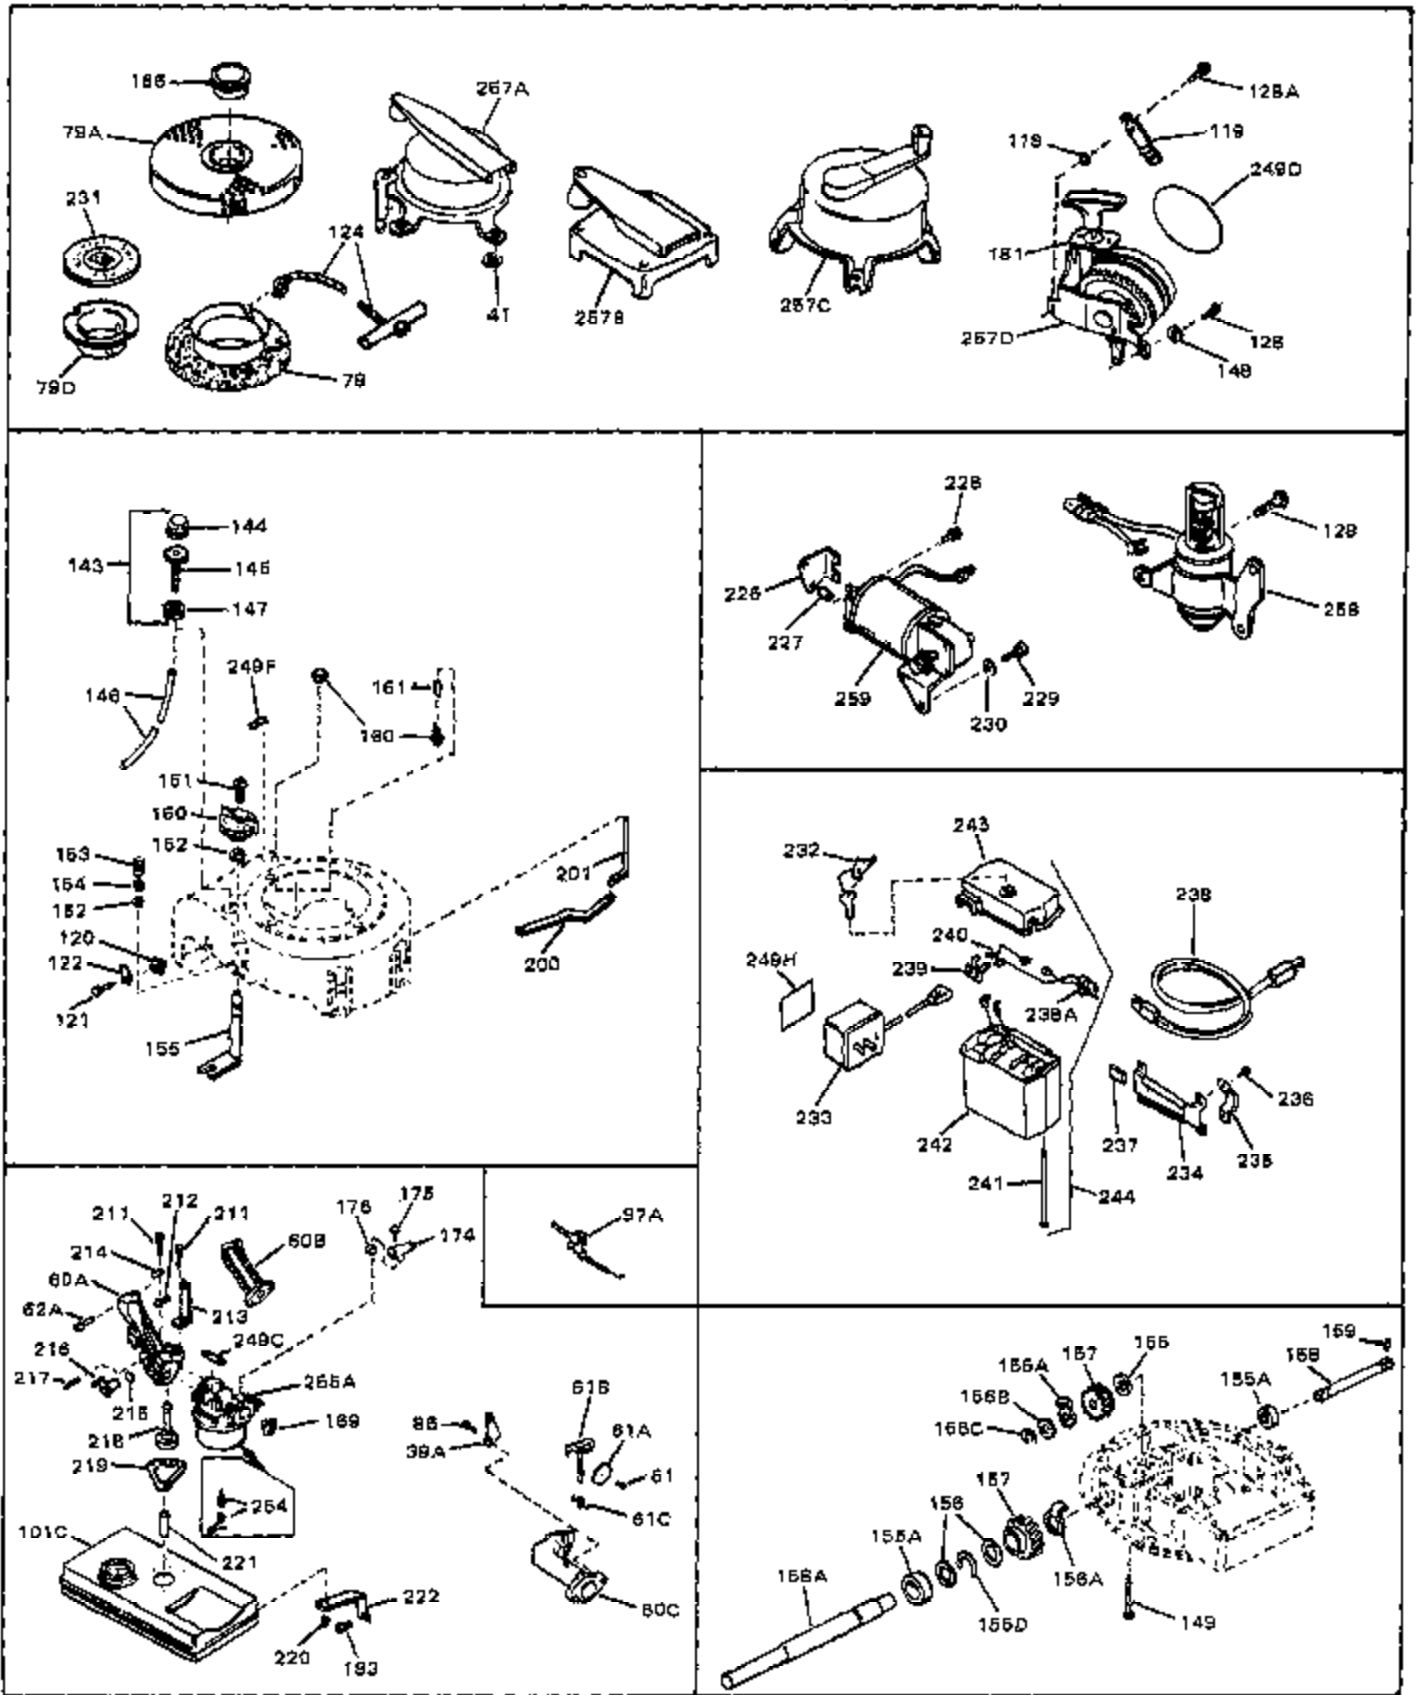

Ref #	Part Number	Qty	Description
41	27070	0	Lockwasher
41	27656	0	Washer, Flat
41	650168	0	Washer, Flat
79D	32723	0	Pulley, Starter
79	30892	0	Pulley, Rope starter
85	30564	0	Screw
85	6201	0	Screw
85	6202	0	Screw
124	590343	0	Rope & Handle Assy., Starter
128	650737	0	Screw, Hex washer hd. taptite, 1/4-20 x 1/2
148	8345	0	Washer, 1/4
149	650492	0	Screw
166	32119	0	Plug, Screen
166	32236	0	Plug, Screen
181	590441	0	Rope Guide Assy.
181	590516	0	Bracket Assy.
183	29511	0	Screw, Slotted hex washer hd., 1/4-20 x 7/16
254	631021	0	Inlet Needle, Seat & Clip Assy.
255A	631581	0	Carburetor