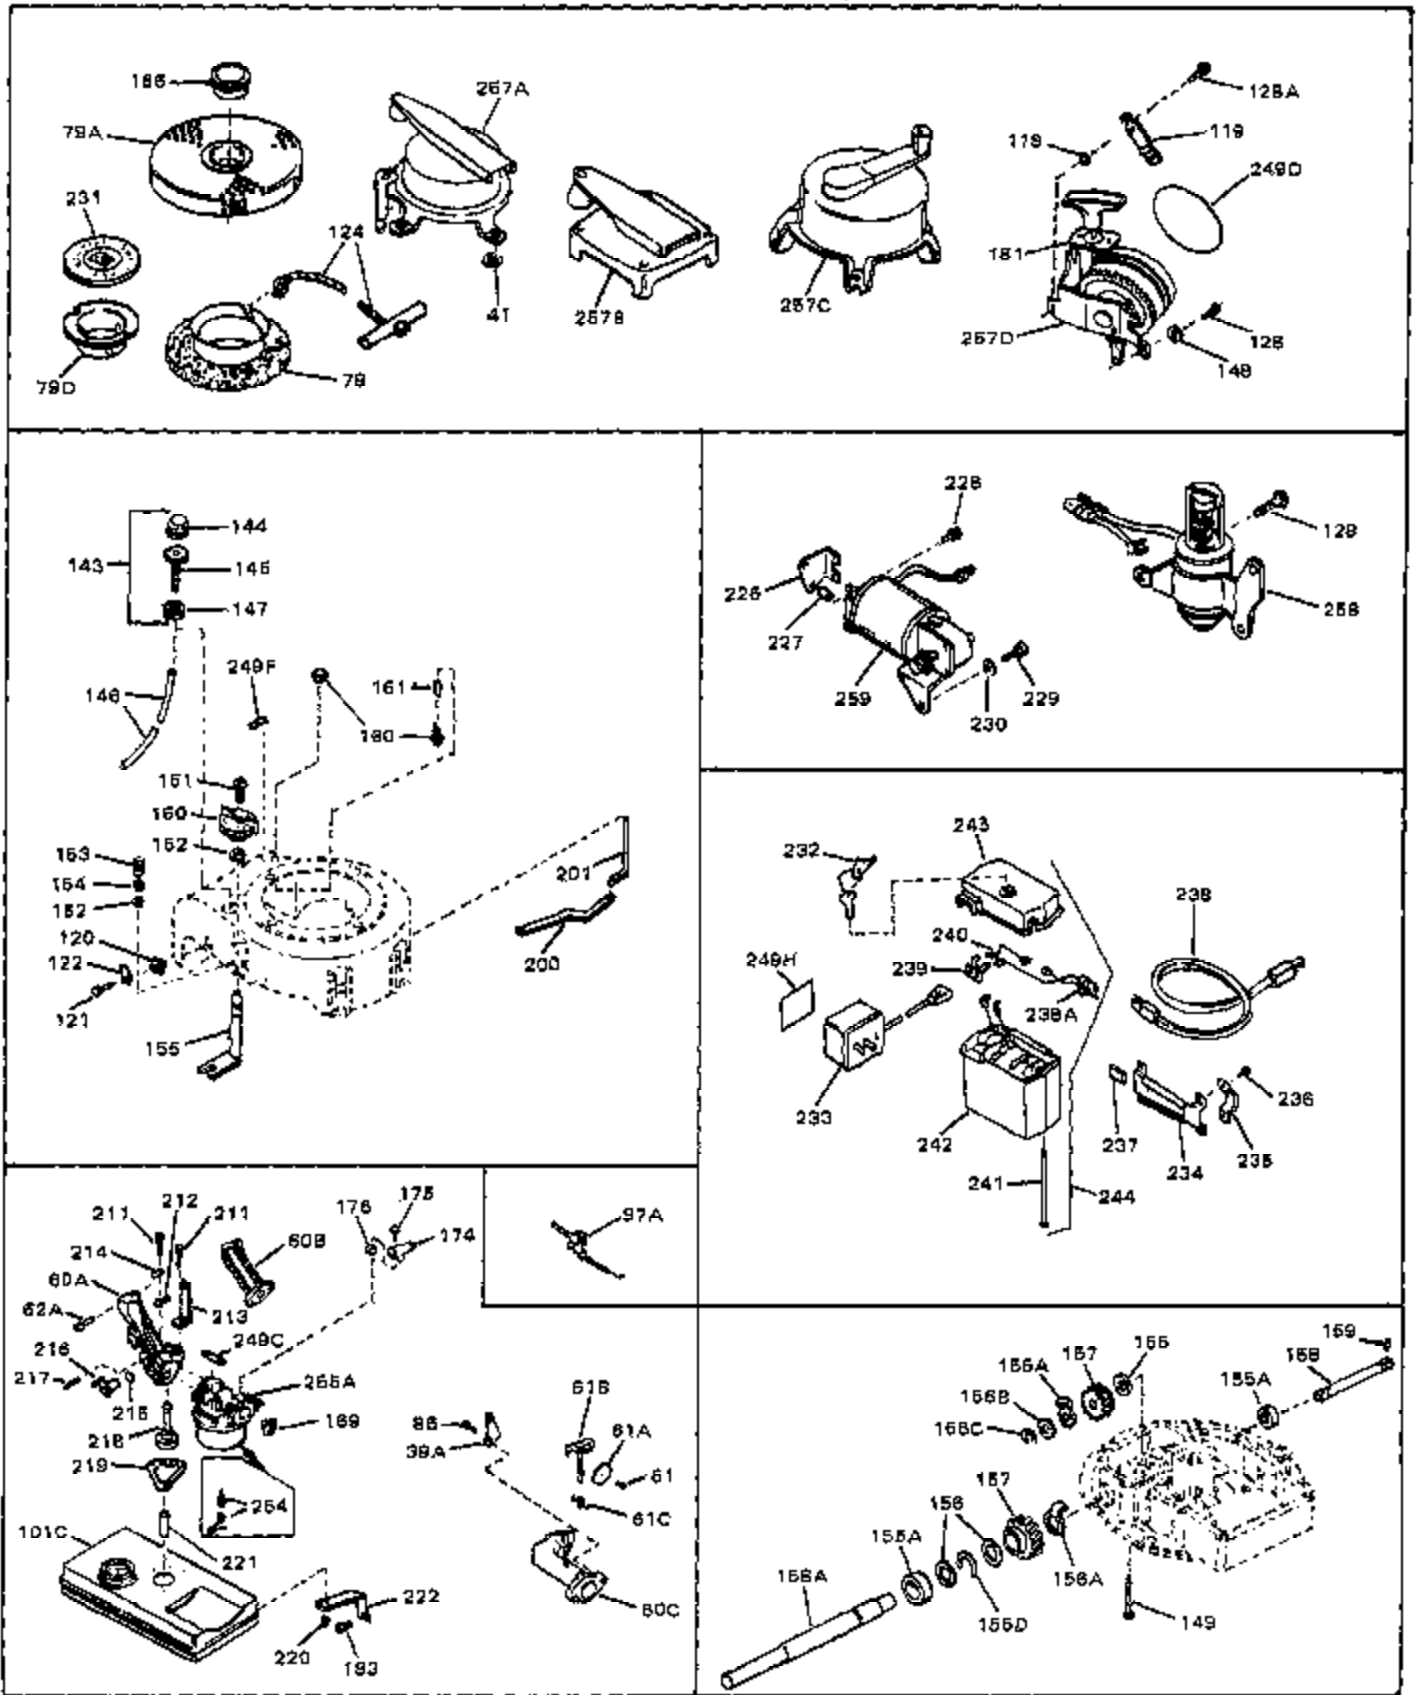

Ref #	Part Number	Qty	Description
39A	33086	0	Lever, Speed adj.
41	27070	0	Lockwasher
41	27656	0	Washer, Flat
41	650168	0	Washer, Flat
79	30892	0	Pulley, Rope starter
79D	590416	0	Cup, Starter
85	30564	0	Screw
85	6201	0	Screw
85	6202	0	Screw
124	590343	0	Rope & Handle Assy., Starter
128	650737	0	Screw, Hex washer hd. taptite, 1/4-20 x 1/2
148	8345	0	Washer, 1/4
149	650492	0	Screw
166	32119	0	Plug, Screen
166	32236	0	Plug, Screen
181	590441	0	Rope Guide Assy.
181	590516	0	Bracket Assy.
183	29511	0	Screw, Slotted hex washer hd., 1/4-20 x 7/16
254	631021	0	Inlet Needle, Seat & Clip Assy.
255A	631148	0	Carburetor