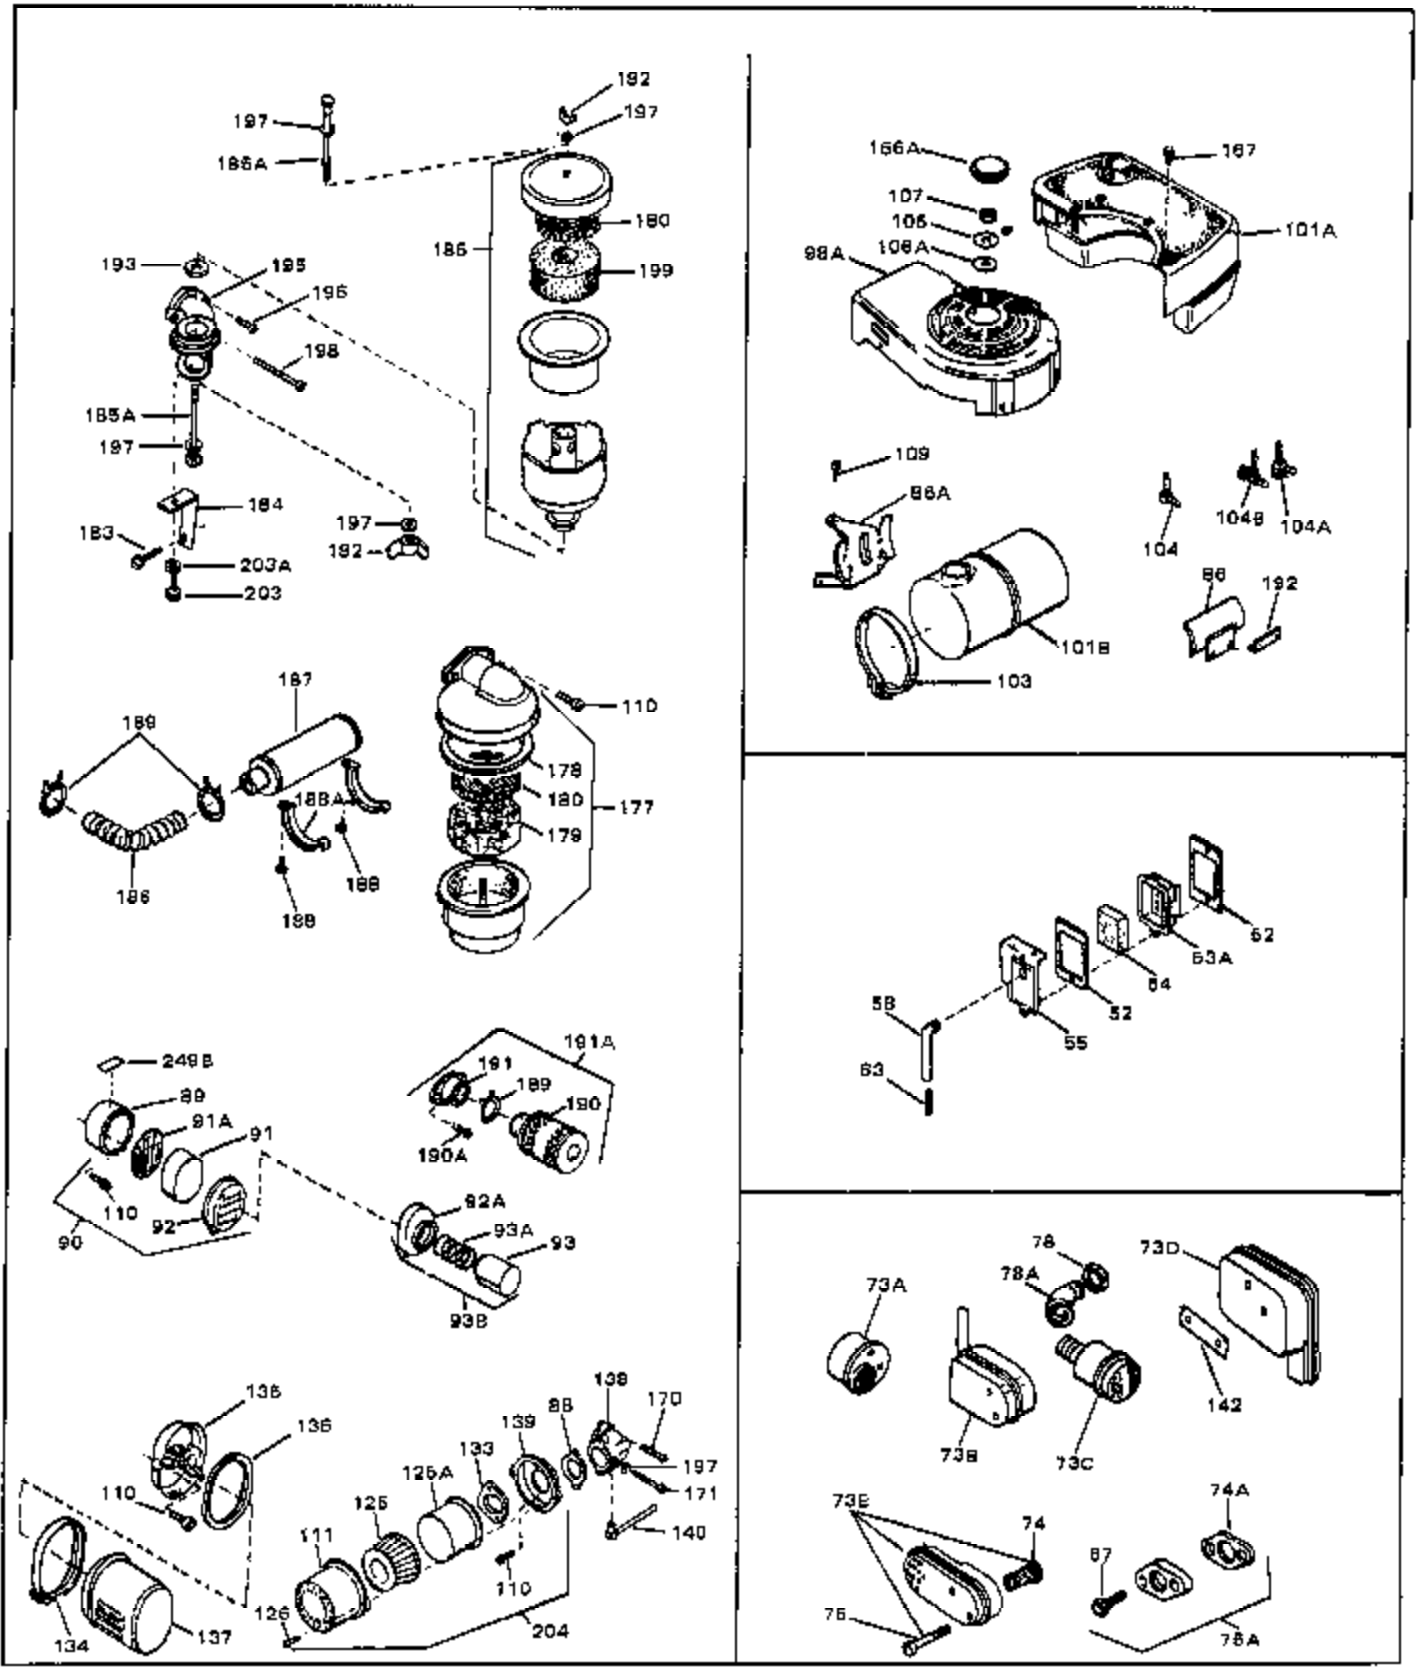

Ref #	Part Number	Qty	Description
52	31619	0	Gasket, Breather cover
63	31778	0	Spring, Coil
67	30063	0	Screw
74A	26754	0	Gasket, Exhaust
75	27182	0	Screw, Hex hd. cap, 1/4-20 x 3-3/8
75	30298	0	Screw, Hex hd. cap, 1/4-20 x 2-1/2
75	650234	0	Screw, Hex hd. cap, 1/4-20 x 3
75	650243	0	Screw, Hex hd. cap, 1/4-20 x 2-3/4
75	650253	0	Screw, Hex hd. cap, 1/4-20 x 2-1/4
75	650493	0	Screw, Hex hd. Sems, 1/4-20 x 1-3/4
75	650795	0	Screw, Hex hd. cap, Sems, 1/4-20 x 2-5/16
75A	730162	0	Kit, Muffler Adapter
78A	30617	0	Elbow, Exhaust (45°)
78A	28885	0	Elbow, Exhaust (90°)
78	27675	0	Nut, Conduit
88	27272	0	Gasket, Air cleaner
88	33051	0	Gasket, Air cleaner
91A	29962	0	Screen, Air cleaner
93A	450150	0	Spring, Pre-cleaner
93B	730510	0	Kit, Pre-cleaner
93	450124	0	Bag, Pre-cleaner
104B	30863	0	Valve, Fuel shut-off
104	28584	0	Strainer & Elbow
104A	29683	0	Strainer & Shut-off
106	650490	0	Washer, Belleville
107	650607	0	Nut, Flywheel
109	650561	0	Screw
110	28820	0	Screw
110	29786	0	Screw
110	650399	0	Screw, Phil. fil. hd. Sems, 10-32 x 5/8
126	650152	0	Screw
133	30767	0	Spacer, Air cleaner
140	30635	0	Fitting, Breather
170	650163	0	Screw, Fil. hd. Sems, 10-32 x 7/8
171	650520	0	Screw
182	9577	0	Nut, Wing, 10-24
183	29511	0	Screw, Slotted hex washer hd., 1/4-20 x 7/16
184	30418	0	Bracket, Cleaner elbow
191A	730145	0	Air Cleaner Kit
192	29432	0	Bracket, Housing
193	27165	0	Gasket, Elbow
196	650163	0	Screw, Fil. hd. Sems, 10-32 x 7/8
197	27183	0	Washer, Fiber
197	31905	0	Washer, Paper
198	650519	0	Screw
198	650520	0	Screw
199	31408	0	Element, Air cleaner
203	30688	0	Screw, Hex hd. Sems, 1/4-20 x 1/2
203A	650722	0	Lockwasher, 1/4
204	730127	0	Cleaner Assy., Air (Poly)