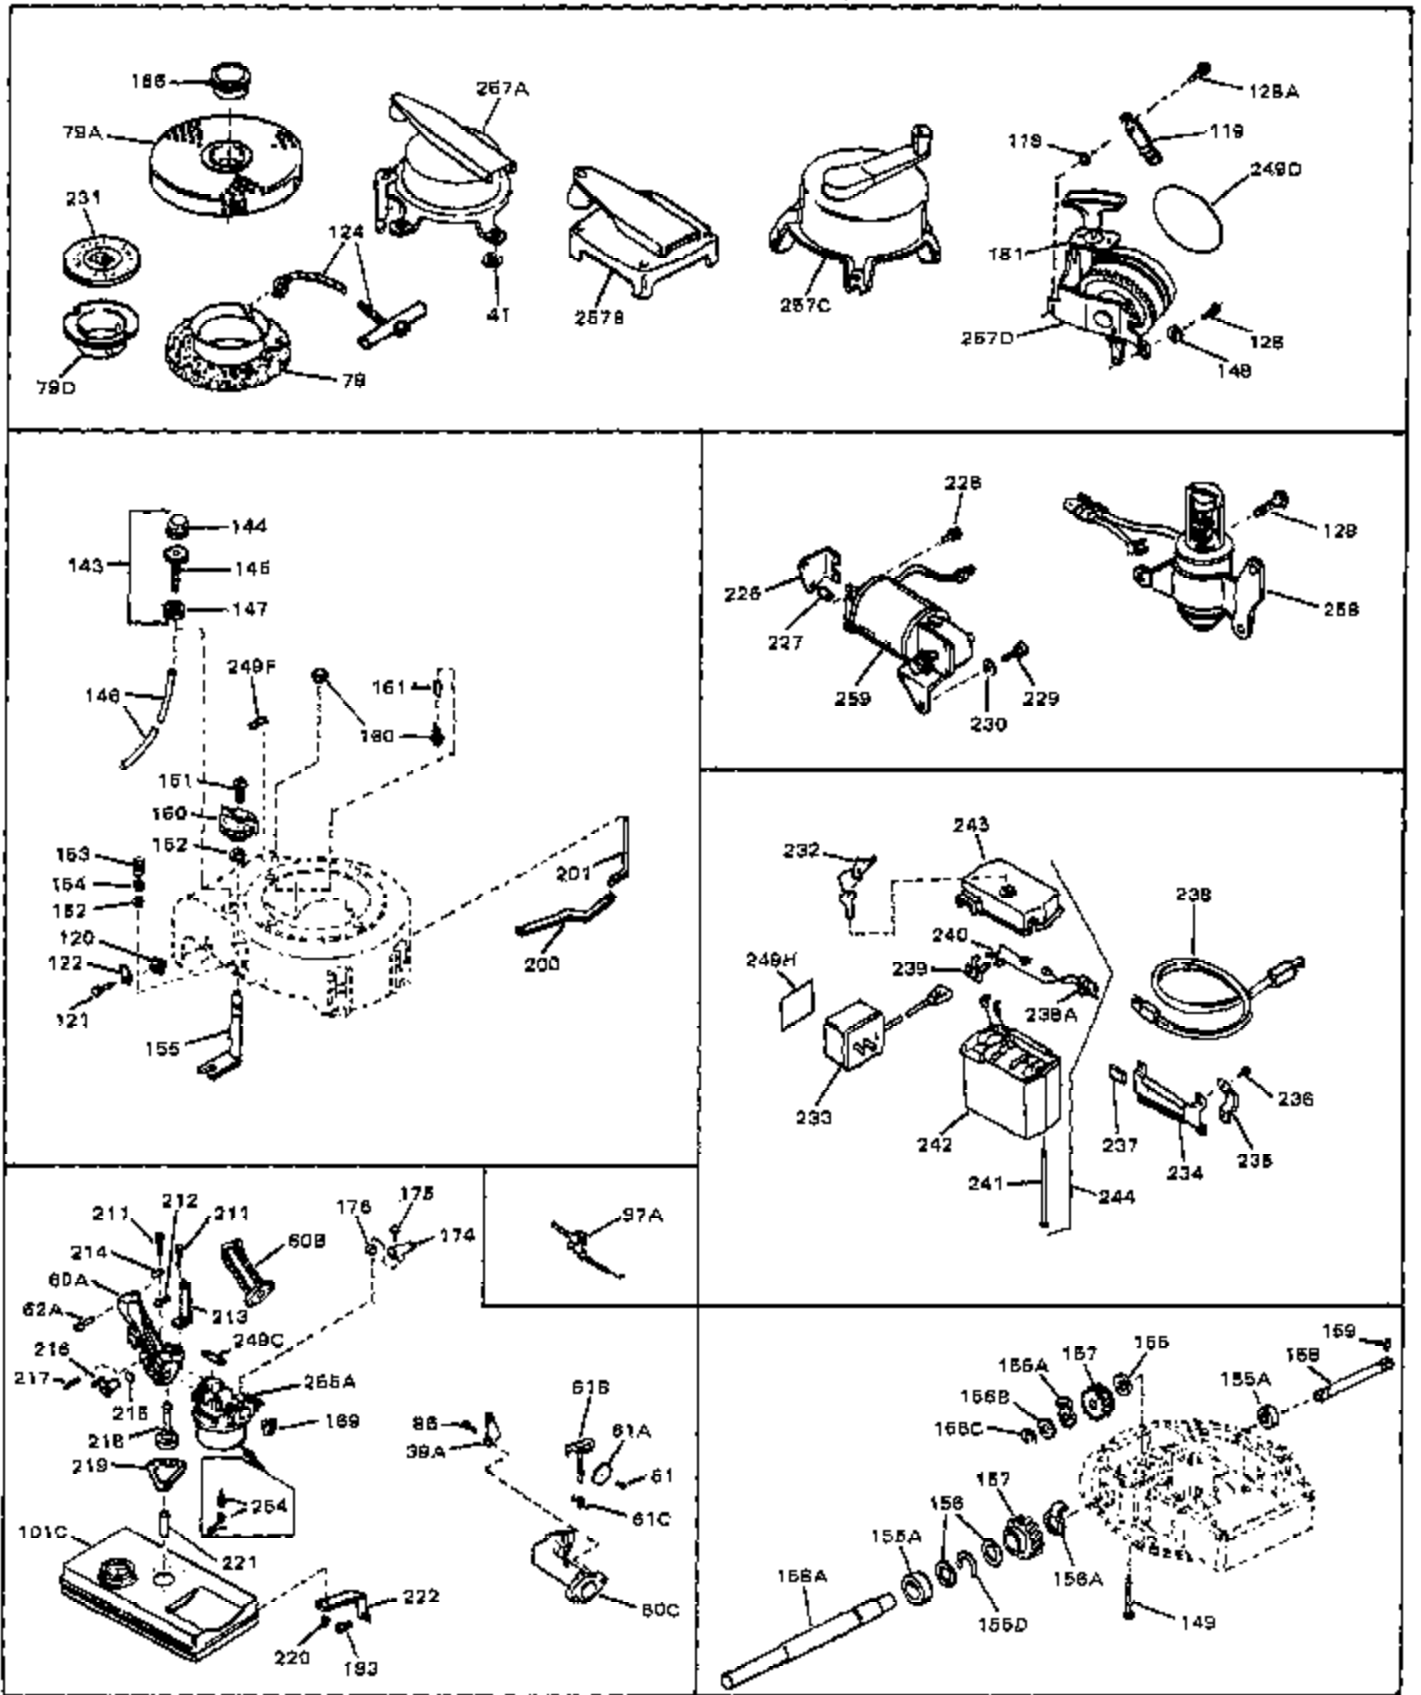

Ref #	Part Number	Qty	Description
41	27070	0	Lockwasher
41	27656	0	Washer, Flat
41	650168	0	Washer, Flat
79A	32237	0	Screen, Flywheel
79	30892	0	Pulley, Rope starter
85	30564	0	Screw
85	6201	0	Screw
85	6202	0	Screw
124	590343	0	Rope & Handle Assy., Starter
128	650737	0	Screw, Hex washer hd. taptite, 1/4-20 x 1/2
148	8345	0	Washer, 1/4
149	650492	0	Screw
166	32119	0	Plug, Screen
166	32236	0	Plug, Screen
181	590441	0	Rope Guide Assy.
181	590516	0	Bracket Assy.
183	29511	0	Screw, Slotted hex washer hd., 1/4-20 x 7/16
249C	31495	0	Decal, Speed control
254	631021	0	Inlet Needle, Seat & Clip Assy.
255A	631612	0	Carburetor
257D	590450A	0	Starter, Side mount rewind