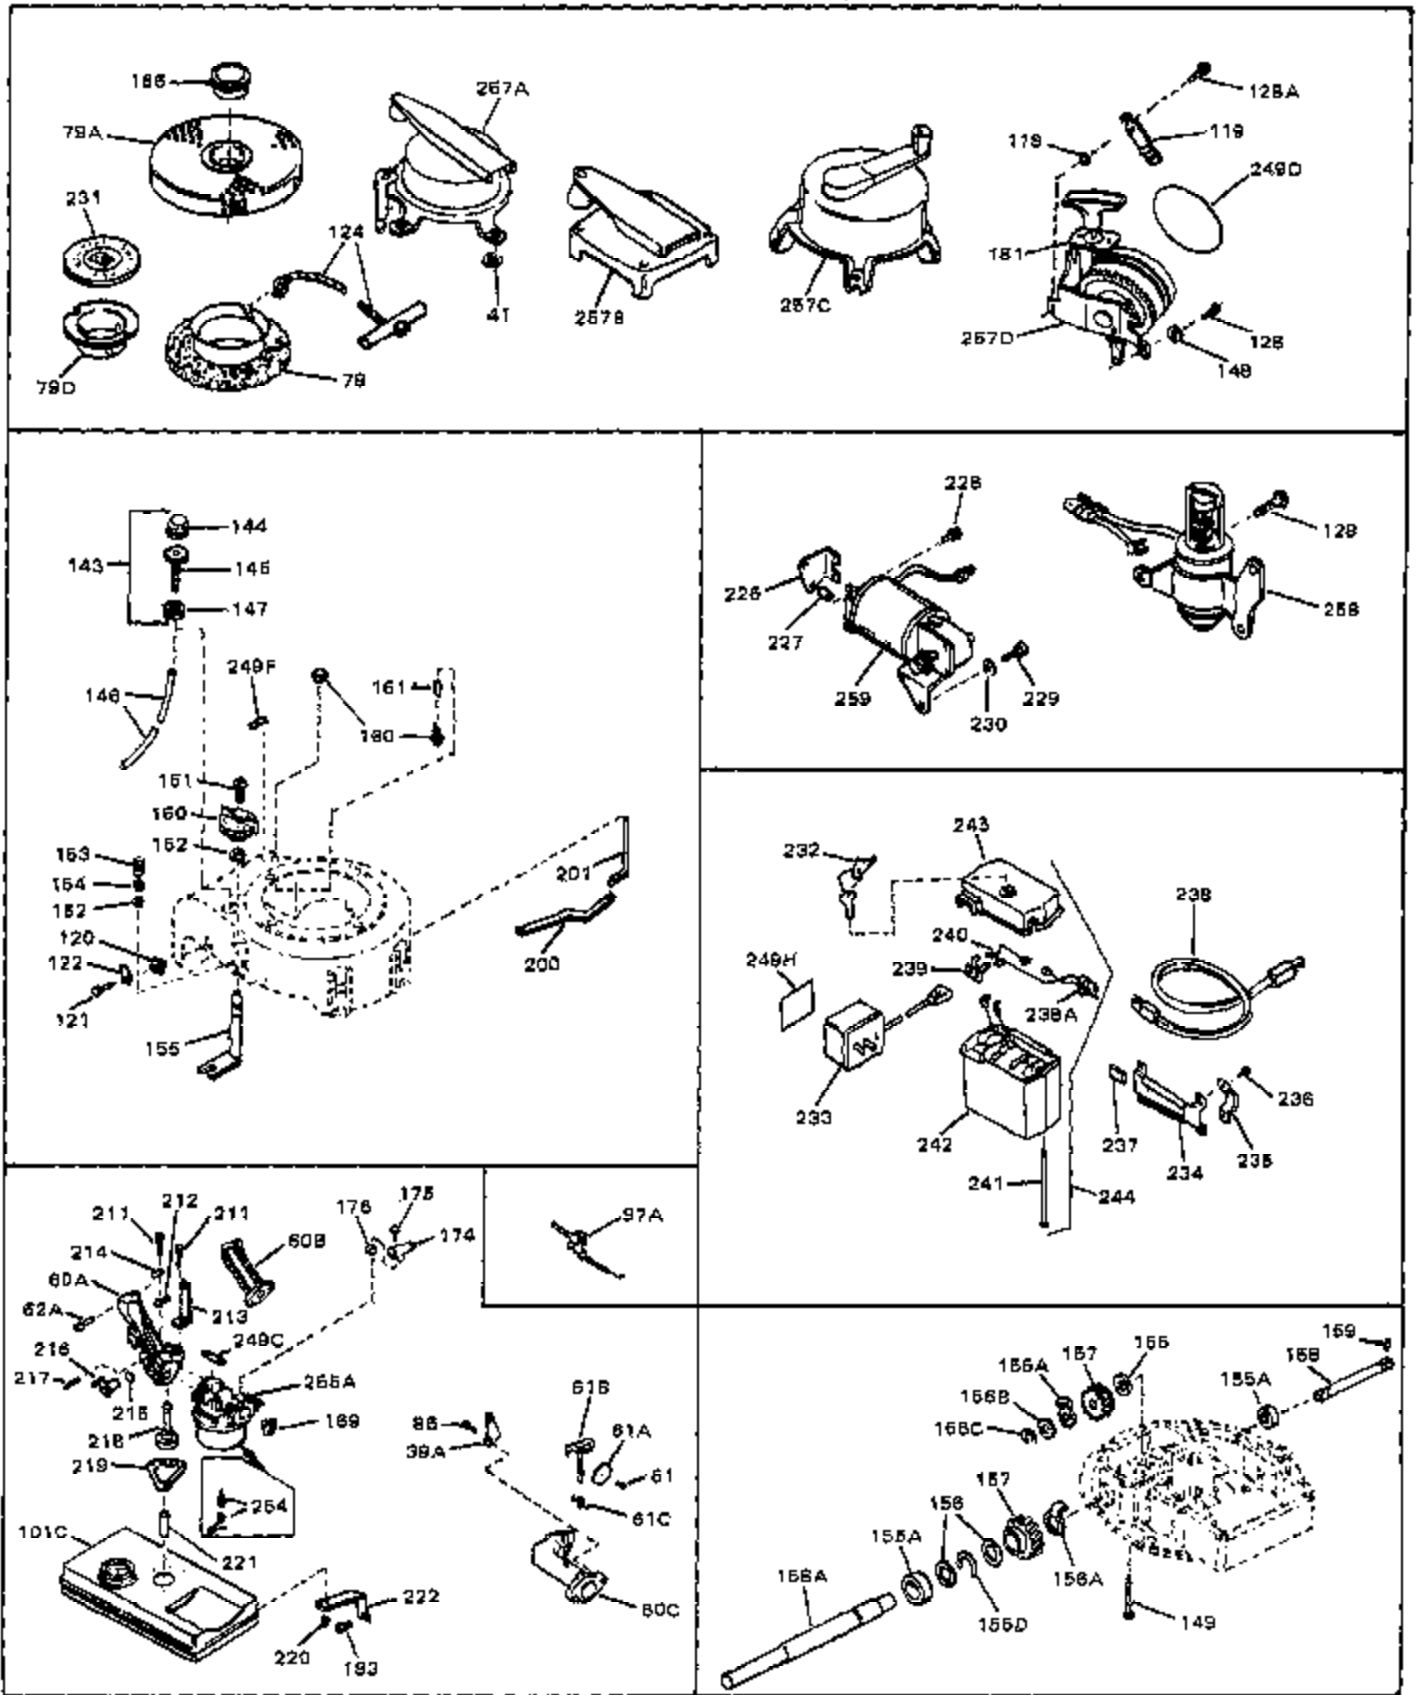

Ref #	Part Number	Qty	Description
41	27070	0	Lockwasher
41	27656	0	Washer, Flat
41	650168	0	Washer, Flat
79D	590416	0	Cup, Starter
79	30892	0	Pulley, Rope starter
85	30564	0	Screw
85	6201	0	Screw
85	6202	0	Screw
124	590343	0	Rope & Handle Assy., Starter
128	650737	0	Screw, Hex washer hd. taptite, 1/4-20 x 1/2
148	8345	0	Washer, 1/4
149	650492	0	Screw
166	32119	0	Plug, Screen
166	32236	0	Plug, Screen
181	590441	0	Rope Guide Assy.
181	590516	0	Bracket Assy.
183	29511	0	Screw, Slotted hex washer hd., 1/4-20 x 7/16
249C	32546	0	Decal, Speed control