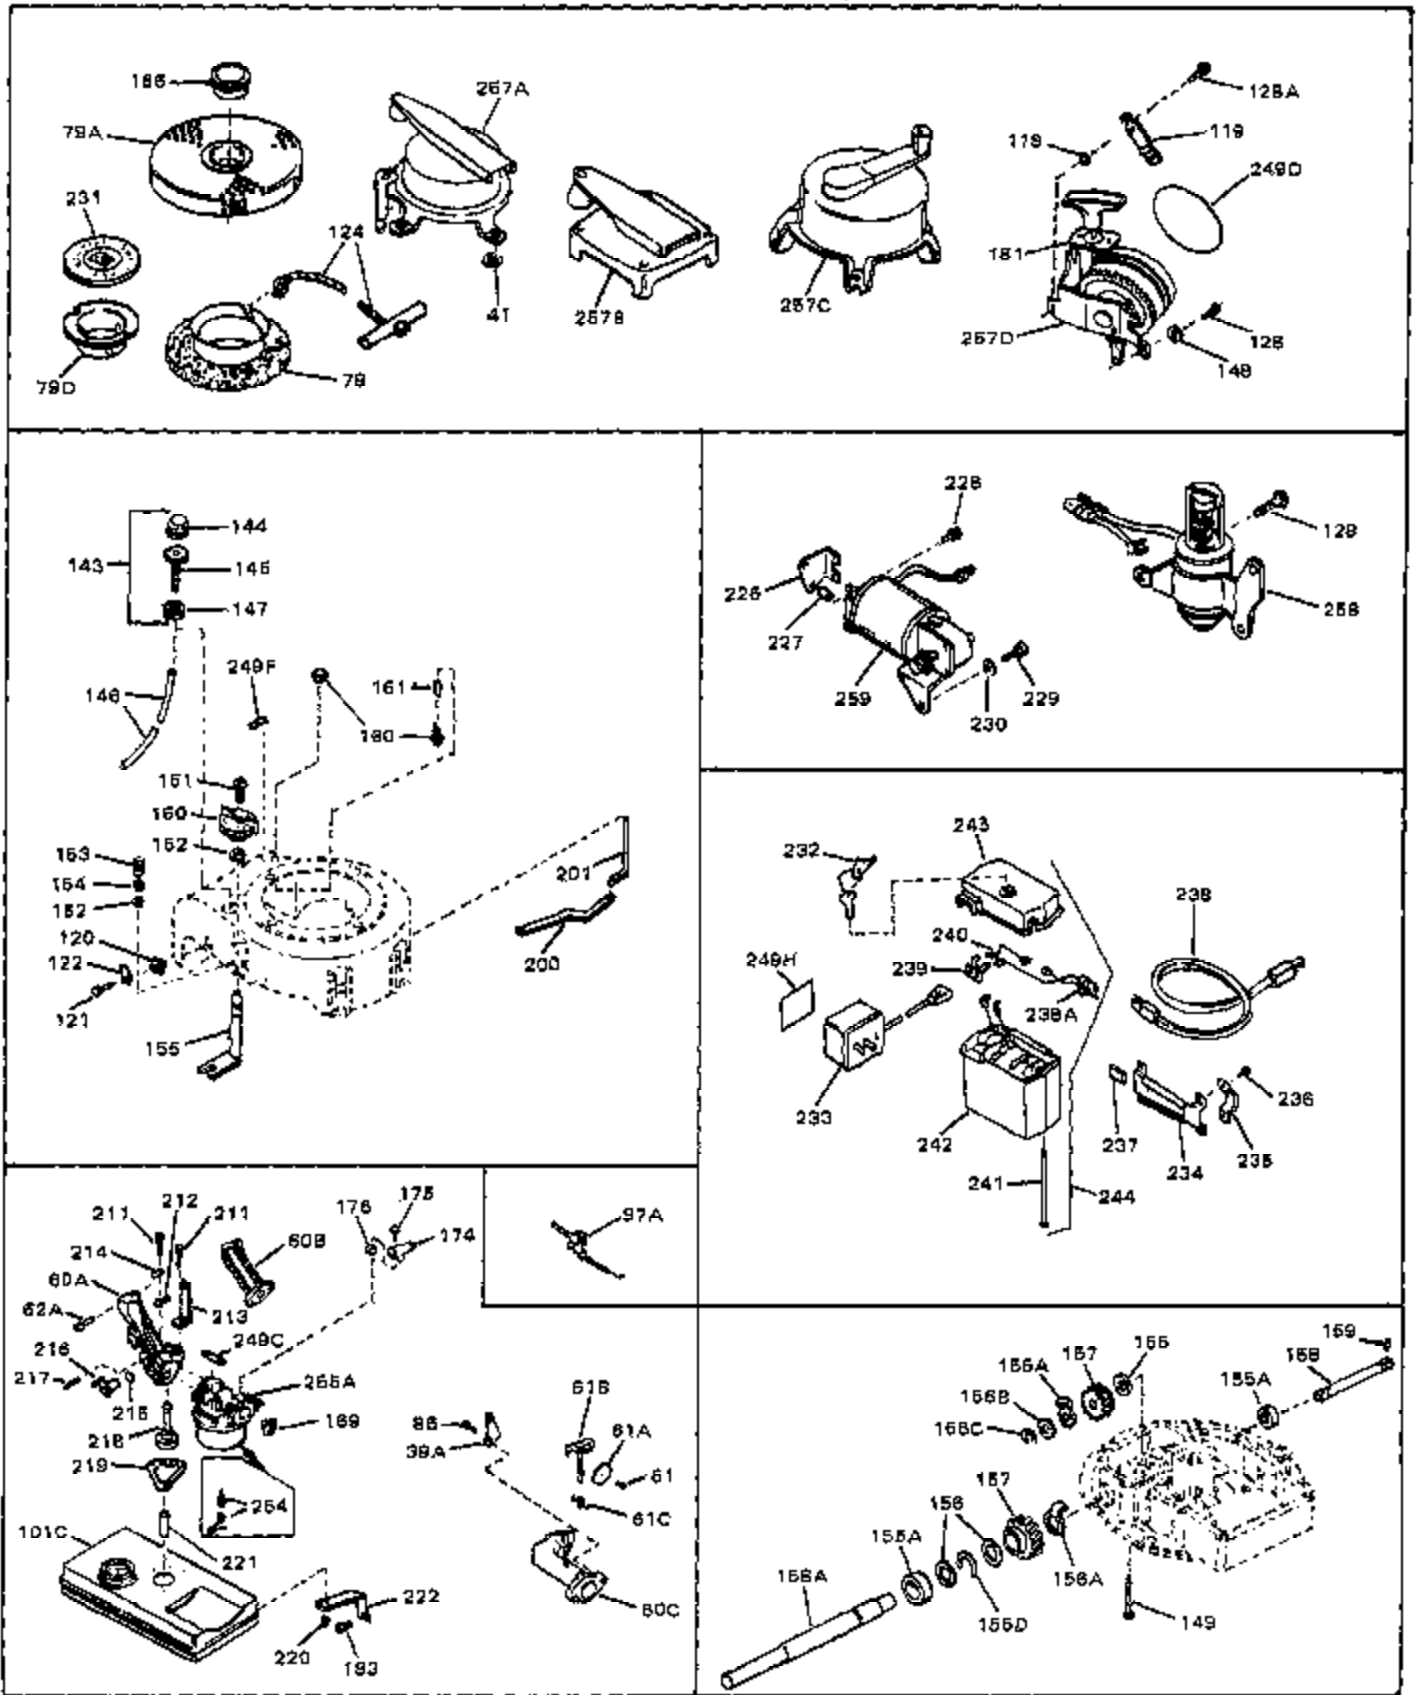

Ref #	Part Number	Qty	Description
39A	33086	0	Lever, Speed adj.
41	27070	0	Lockwasher
41	27656	0	Washer, Flat
41	650168	0	Washer, Flat
79	30892	0	Pulley, Rope starter
79D	590416	0	Cup, Starter
85	30564	0	Screw
85	6201	0	Screw
85	6202	0	Screw
124	590343	0	Rope & Handle Assy., Starter
128	650737	0	Screw, Hex washer hd. taptite, 1/4-20 x 1/2
148	8345	0	Washer, 1/4
149	650492	0	Screw
160	610650B	0	Switch, Toggle
166	32119	0	Plug, Screen
166	32236	0	Plug, Screen
181	590441	0	Rope Guide Assy.
181	590516	0	Bracket Assy.
183	29511	0	Screw, Slotted hex washer hd., 1/4-20 x 7/16
249F	33650	0	Decal, Run-stop
254	631021	0	Inlet Needle, Seat & Clip Assy.
255A	631612	0	Carburetor