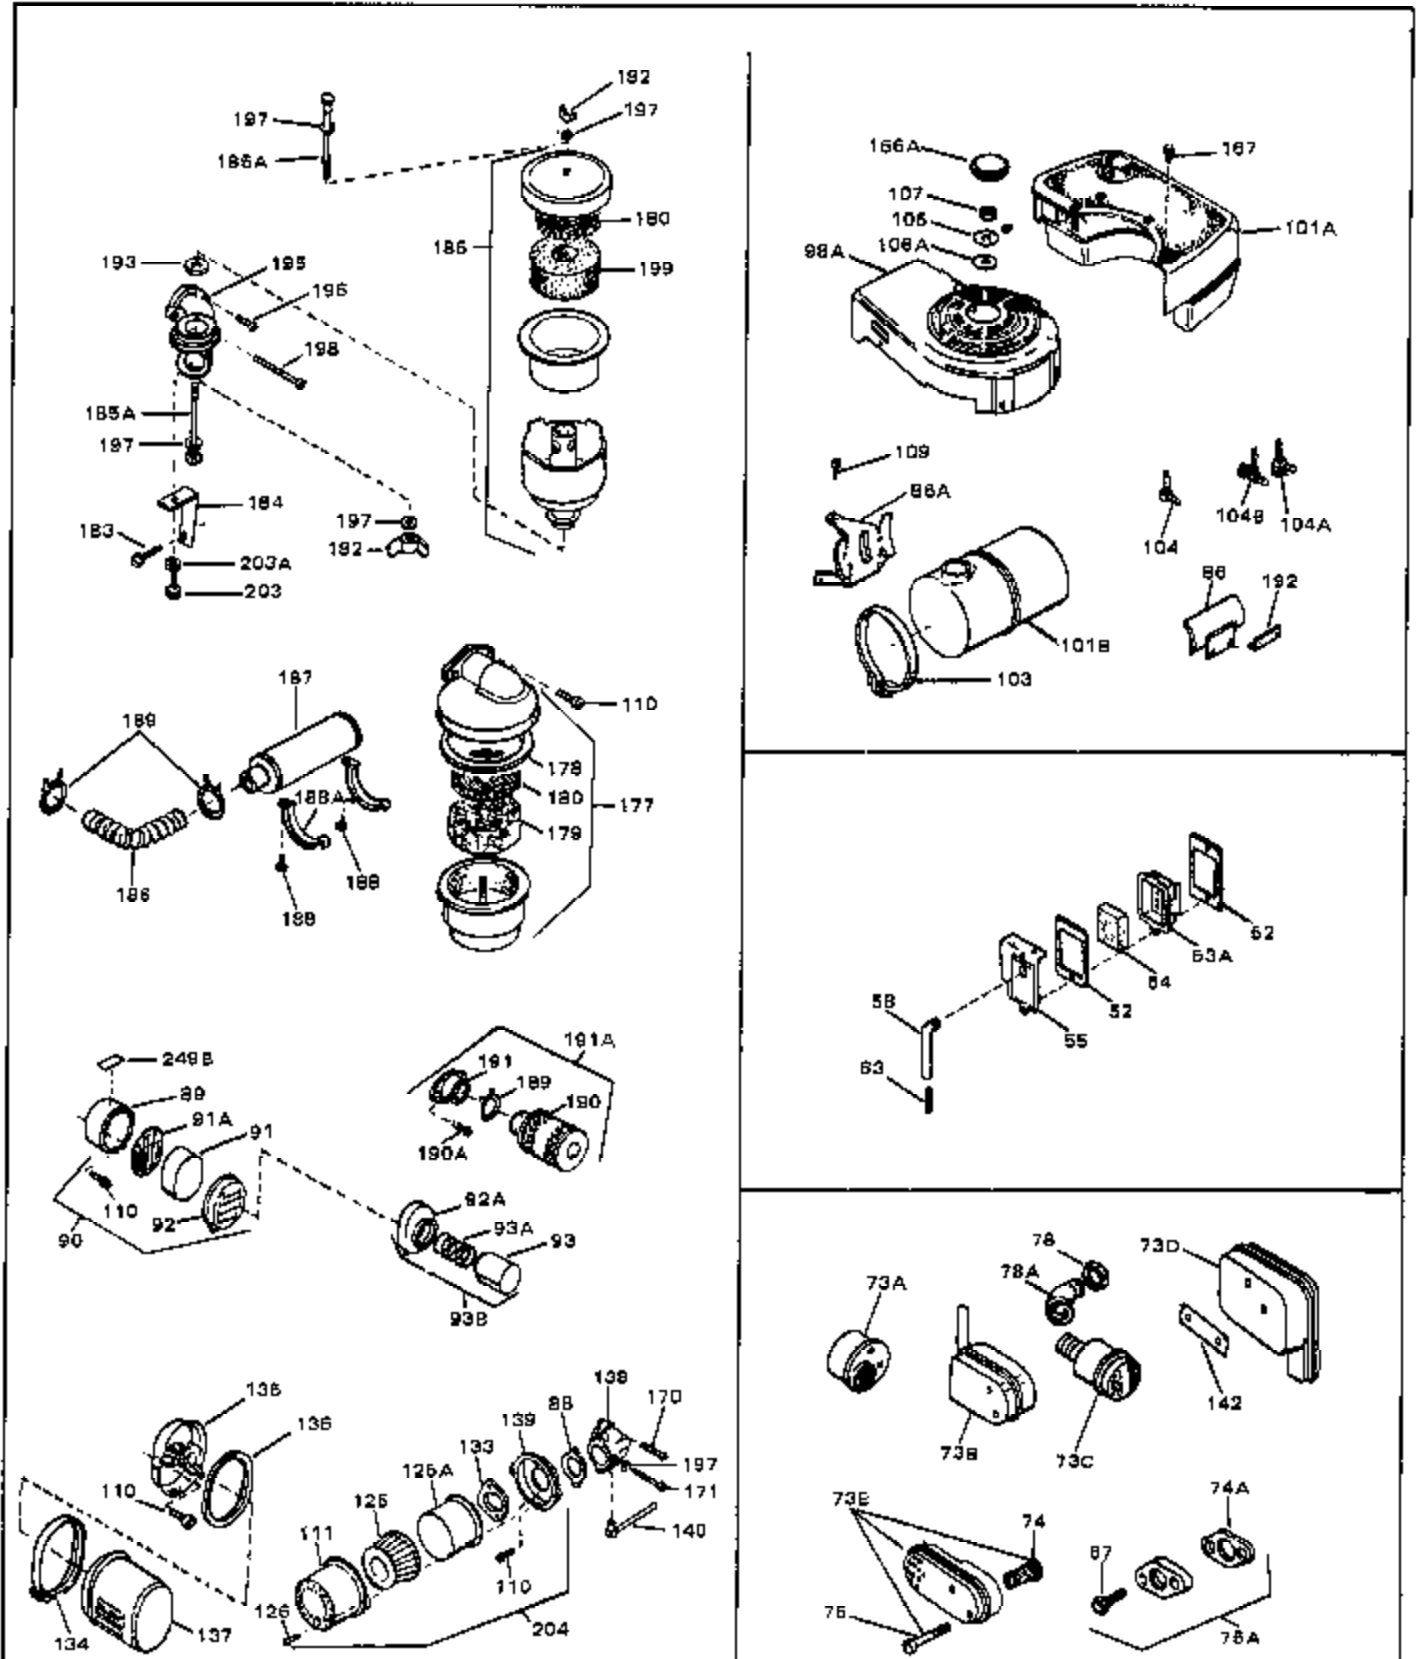

Ref #	Part Number	Qty	Description
52	31619	0	Gasket, Breather cover
63	31778	0	Spring, Coil
67	30063	0	Screw
74A	26754	0	Gasket, Exhaust
75	27182	0	Screw, Hex hd. cap, 1/4-20 x 3-3/8
75	30298	0	Screw, Hex hd. cap, 1/4-20 x 2-1/2
75	650234	0	Screw, Hex hd. cap, 1/4-20 x 3
75	650243	0	Screw, Hex hd. cap, 1/4-20 x 2-3/4
75	650253	0	Screw, Hex hd. cap, 1/4-20 x 2-1/4
75	650493	0	Screw, Hex hd. Sems, 1/4-20 x 1-3/4
75	650795	0	Screw, Hex hd. cap, Sems, 1/4-20 x 2-5/16
75A	730162	0	Kit, Muffler Adapter
78A	28885	0	Elbow, Exhaust (90°)
78A	30617	0	Elbow, Exhaust (45°)
78	27675	0	Nut, Conduit
88	27272	0	Gasket, Air cleaner
88	33051	0	Gasket, Air cleaner
91A	29962	0	Screen, Air cleaner
93A	450150	0	Spring, Pre-cleaner
93B	730510	0	Kit, Pre-cleaner
93	450124	0	Bag, Pre-cleaner
104B	30863	0	Valve, Fuel shut-off
104	28584	0	Strainer & Elbow
104A	29683	0	Strainer & Shut-off
106	650490	0	Washer, Belleville
107	650607	0	Nut, Flywheel
109	650561	0	Screw
110	28820	0	Screw
110	29786	0	Screw
110	650399	0	Screw, Phil. fil. hd. Sems, 10-32 x 5/8
126	650152	0	Screw
133	30767	0	Spacer, Air cleaner
140	30635	0	Fitting, Breather
170	650163	0	Screw, Fil. hd. Sems, 10-32 x 7/8
171	650520	0	Screw
182	9577	0	Nut, Wing, 10-24
183	29511	0	Screw, Slotted hex washer hd., 1/4-20 x 7/16
184	30418	0	Bracket, Cleaner elbow
191A	730145	0	Air Cleaner Kit
192	29432	0	Bracket, Housing
193	27165	0	Gasket, Elbow
196	650163	0	Screw, Fil. hd. Sems, 10-32 x 7/8
197	27183	0	Washer, Fiber
197	31905	0	Washer, Paper
198	650519	0	Screw
198	650520	0	Screw
199	31408	0	Element, Air cleaner
203	30688	0	Screw, Hex hd. Sems, 1/4-20 x 1/2
203A	650722	0	Lockwasher, 1/4
204	730127	0	Cleaner Assy., Air (Poly)