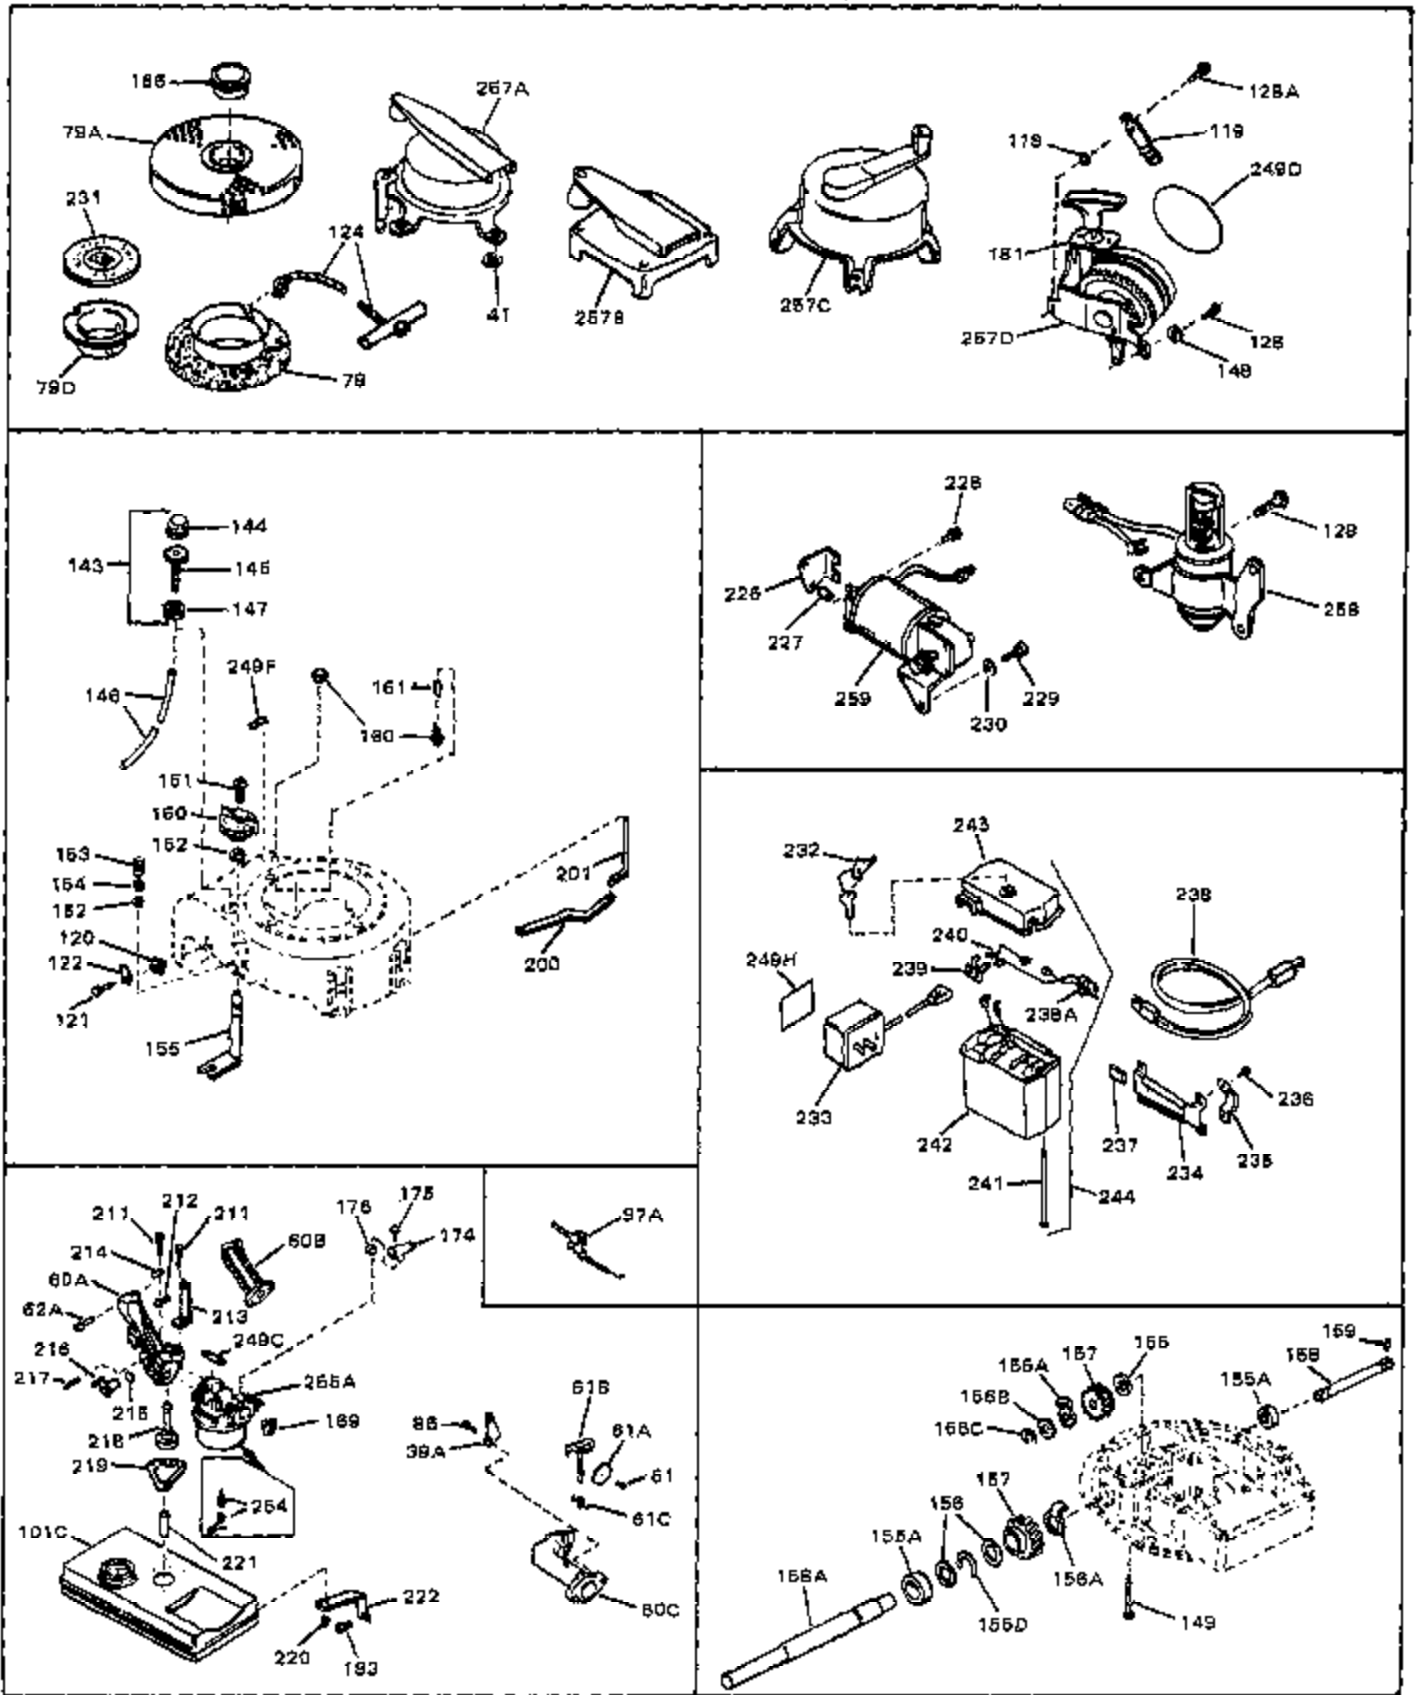

Ref #	Part Number	Qty	Description
41	27070	0	Lockwasher
41	27656	0	Washer, Flat
41	650168	0	Washer, Flat
79D	590416	0	Cup, Starter
79	30892	0	Pulley, Rope starter
85	30564	0	Screw
85	6201	0	Screw
85	6202	0	Screw
124	590343	0	Rope & Handle Assy., Starter
128	650737	0	Screw, Hex washer hd. taptite, 1/4-20 x 1/2
148	8345	0	Washer, 1/4
149	650492	0	Screw
166	32119	0	Plug, Screen
166	32236	0	Plug, Screen
181	590441	0	Rope Guide Assy.
181	590516	0	Bracket Assy.
183	29511	0	Screw, Slotted hex washer hd., 1/4-20 x 7/16
254	631021	0	Inlet Needle, Seat & Clip Assy.
255A	631612	0	Carburetor