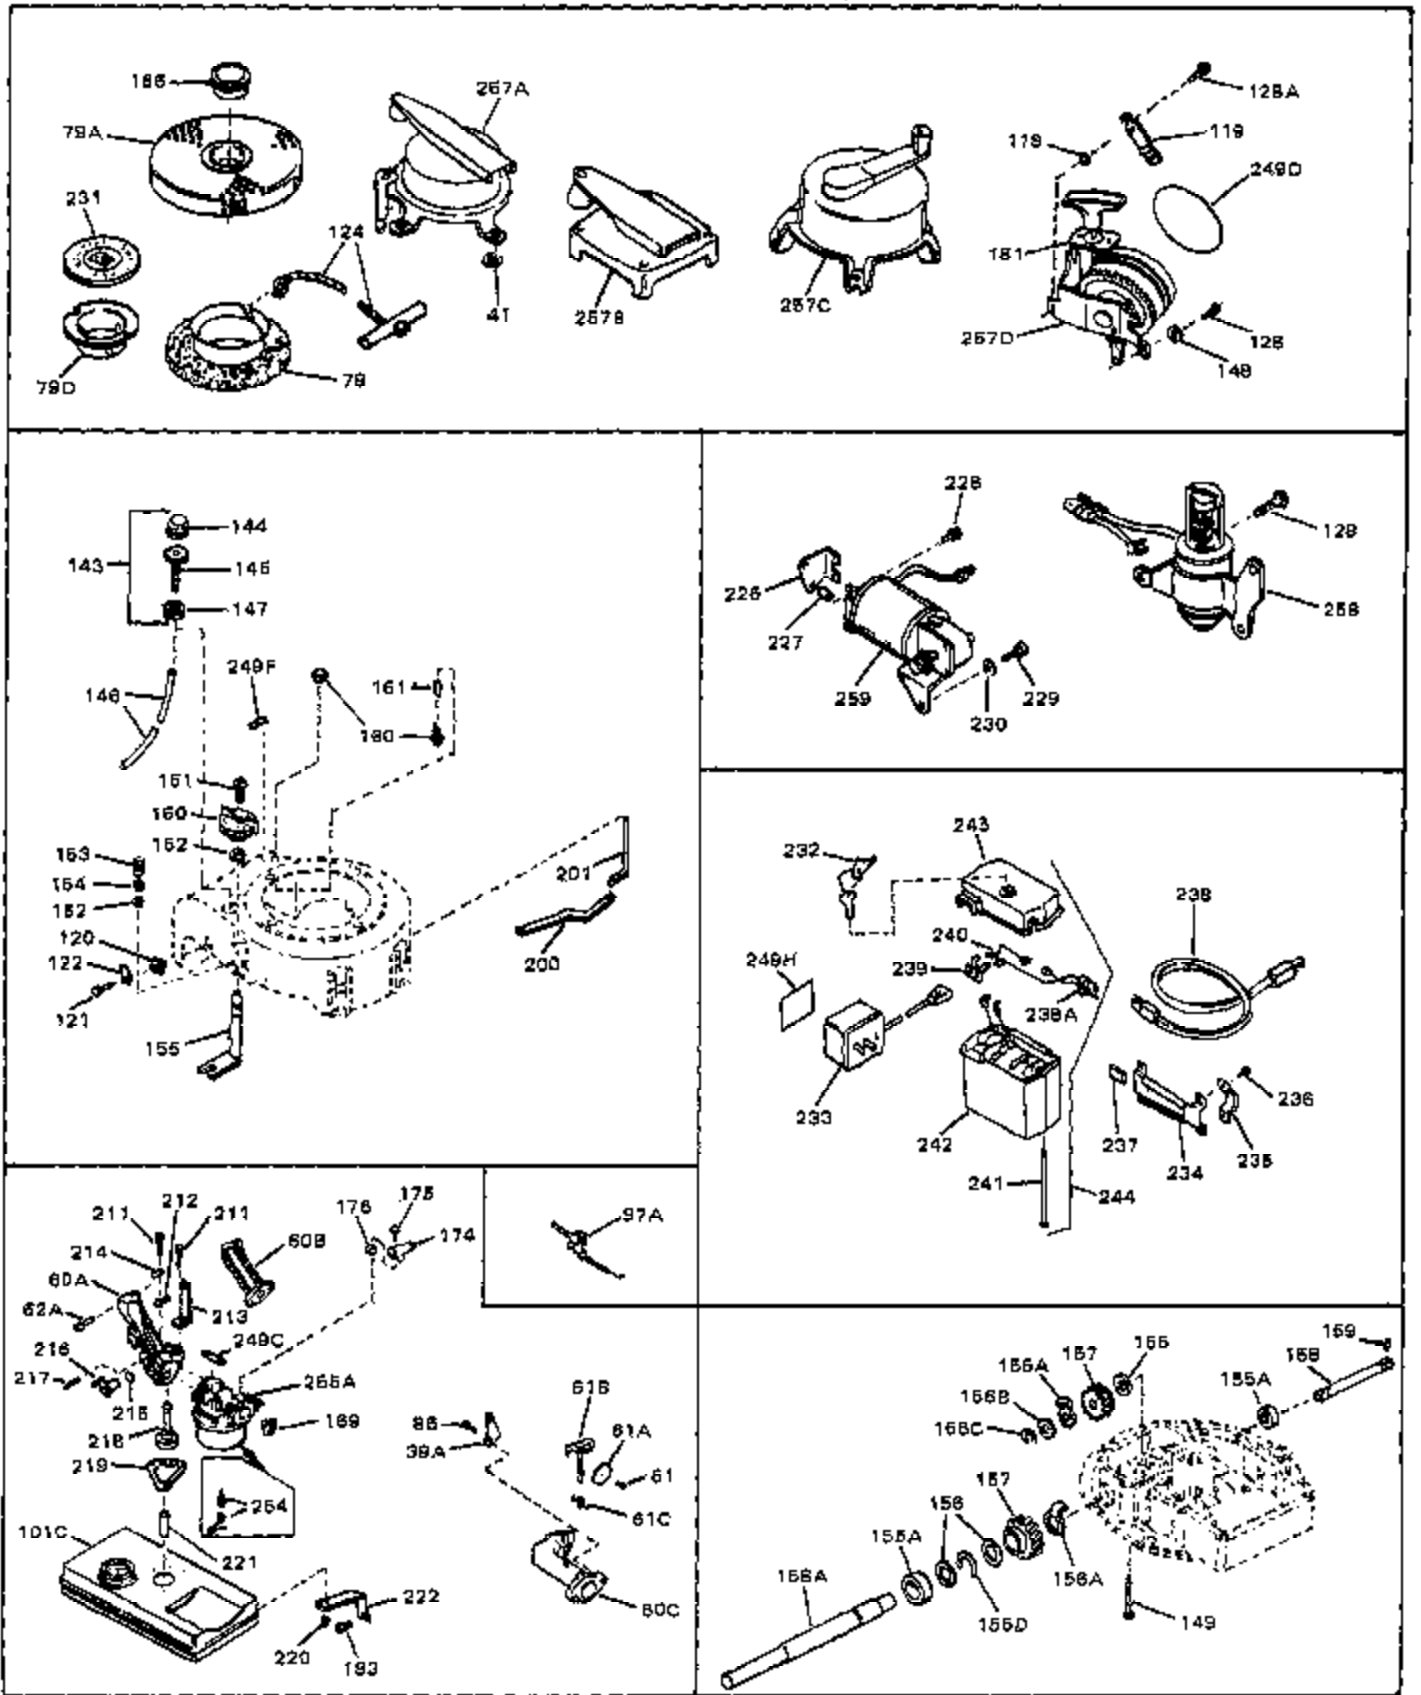

Ref #	Part Number	Qty	Description
41	27070	0	Lockwasher
41	27656	0	Washer, Flat
41	650168	0	Washer, Flat
79D	590416	0	Cup, Starter
79	30892	0	Pulley, Rope starter
85	30564	0	Screw
85	6201	0	Screw
85	6202	0	Screw
124	590343	0	Rope & Handle Assy., Starter
128	650737	0	Screw, Hex washer hd. taptite, 1/4-20 x 1/2
148	8345	0	Washer, 1/4
149	650492	0	Screw
166	32119	0	Plug, Screen
166	32236	0	Plug, Screen
181	590441	0	Rope Guide Assy.
181	590516	0	Bracket Assy.
183	29511	0	Screw, Slotted hex washer hd., 1/4-20 x 7/16
249C	31495	0	Decal, Speed control
254	631021	0	Inlet Needle, Seat & Clip Assy.
255A	631612	0	Carburetor