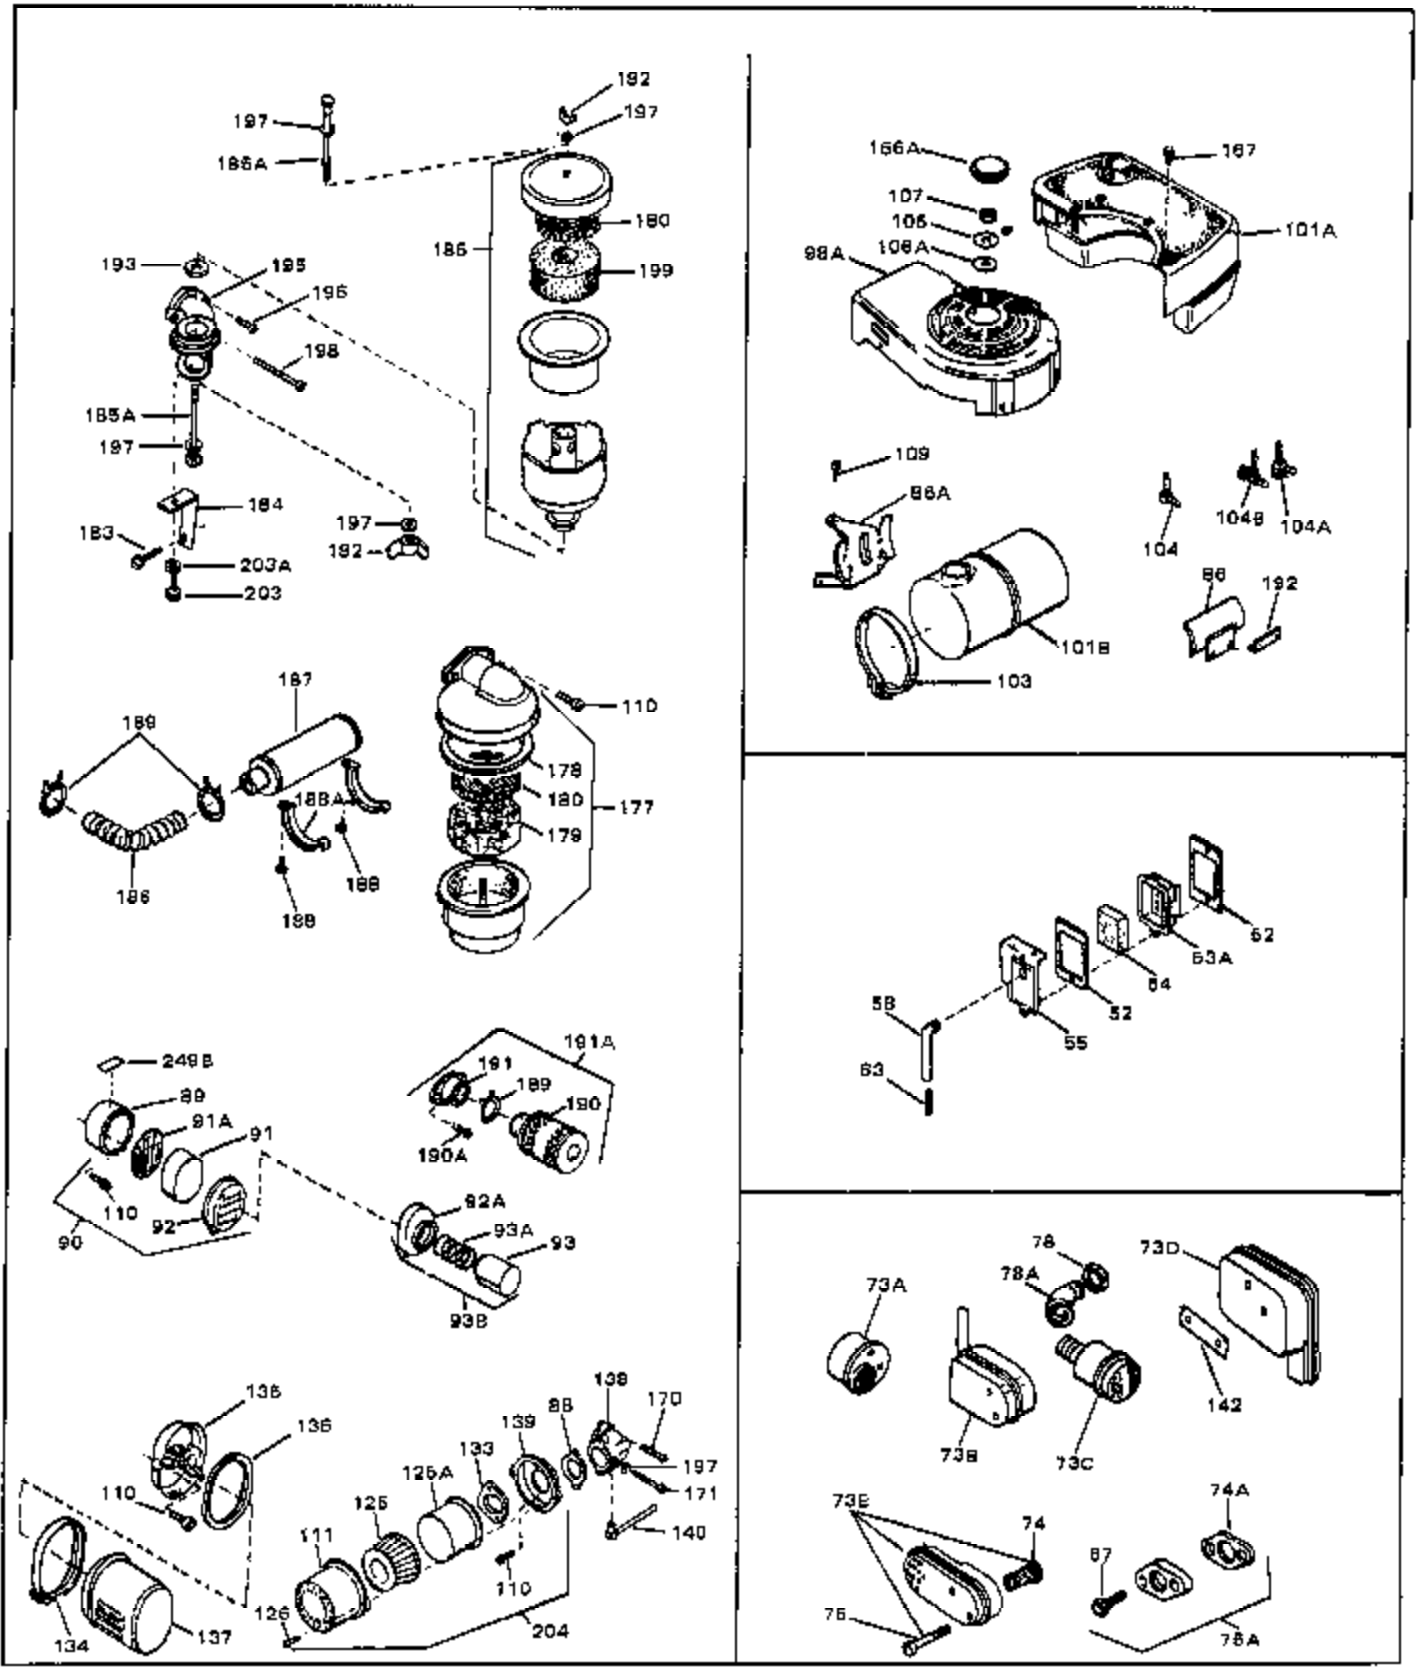

Ref #	Part Number	Qty	Description
52	31619	0	Gasket, Breather cover
63	31778	0	Spring, Coil
67	30063	0	Screw
74A	26754	0	Gasket, Exhaust
75	27182	0	Screw, Hex hd. cap, 1/4-20 x 3-3/8
75	30298	0	Screw, Hex hd. cap, 1/4-20 x 2-1/2
75	650234	0	Screw, Hex hd. cap, 1/4-20 x 3
75	650243	0	Screw, Hex hd. cap, 1/4-20 x 2-3/4
75	650253	0	Screw, Hex hd. cap, 1/4-20 x 2-1/4
75	650493	0	Screw, Hex hd. Sems, 1/4-20 x 1-3/4
75	650795	0	Screw, Hex hd. cap, Sems, 1/4-20 x 2-5/16
75A	730162	0	Kit, Muffler Adapter
78A	30617	0	Elbow, Exhaust (45°)
78A	28885	0	Elbow, Exhaust (90°)
78	27675	0	Nut, Conduit
88	33051	0	Gasket, Air cleaner
91A	29962	0	Screen, Air cleaner
93A	450150	0	Spring, Pre-cleaner
93B	730510	0	Kit, Pre-cleaner
93	450124	0	Bag, Pre-cleaner
104B	30863	0	Valve, Fuel shut-off
104	28584	0	Strainer & Elbow
104A	29683	0	Strainer & Shut-off
106	650490	0	Washer, Belleville
107	650607	0	Nut, Flywheel
109	650561	0	Screw
110	28820	0	Screw
110	29786	0	Screw
110	650399	0	Screw, Phil. fil. hd. Sems, 10-32 x 5/8
126	650152	0	Screw
133	30767	0	Spacer, Air cleaner
140	30635	0	Fitting, Breather
170	650163	0	Screw, Fil. hd. Sems, 10-32 x 7/8
171	650520	0	Screw
182	9577	0	Nut, Wing, 10-24
183	29511	0	Screw, Slotted hex washer hd., 1/4-20 x 7/16
184	30418	0	Bracket, Cleaner elbow
191A	730145	0	Air Cleaner Kit
192	29432	0	Bracket, Housing
193	27165	0	Gasket, Elbow
196	650163	0	Screw, Fil. hd. Sems, 10-32 x 7/8
197	27183	0	Washer, Fiber
197	31905	0	Washer, Paper
198	650519	0	Screw
198	650520	0	Screw
199	31408	0	Element, Air cleaner
203	30688	0	Screw, Hex hd. Sems, 1/4-20 x 1/2
203A	650722	0	Lockwasher, 1/4
204	730127	0	Cleaner Assy., Air (Poly)