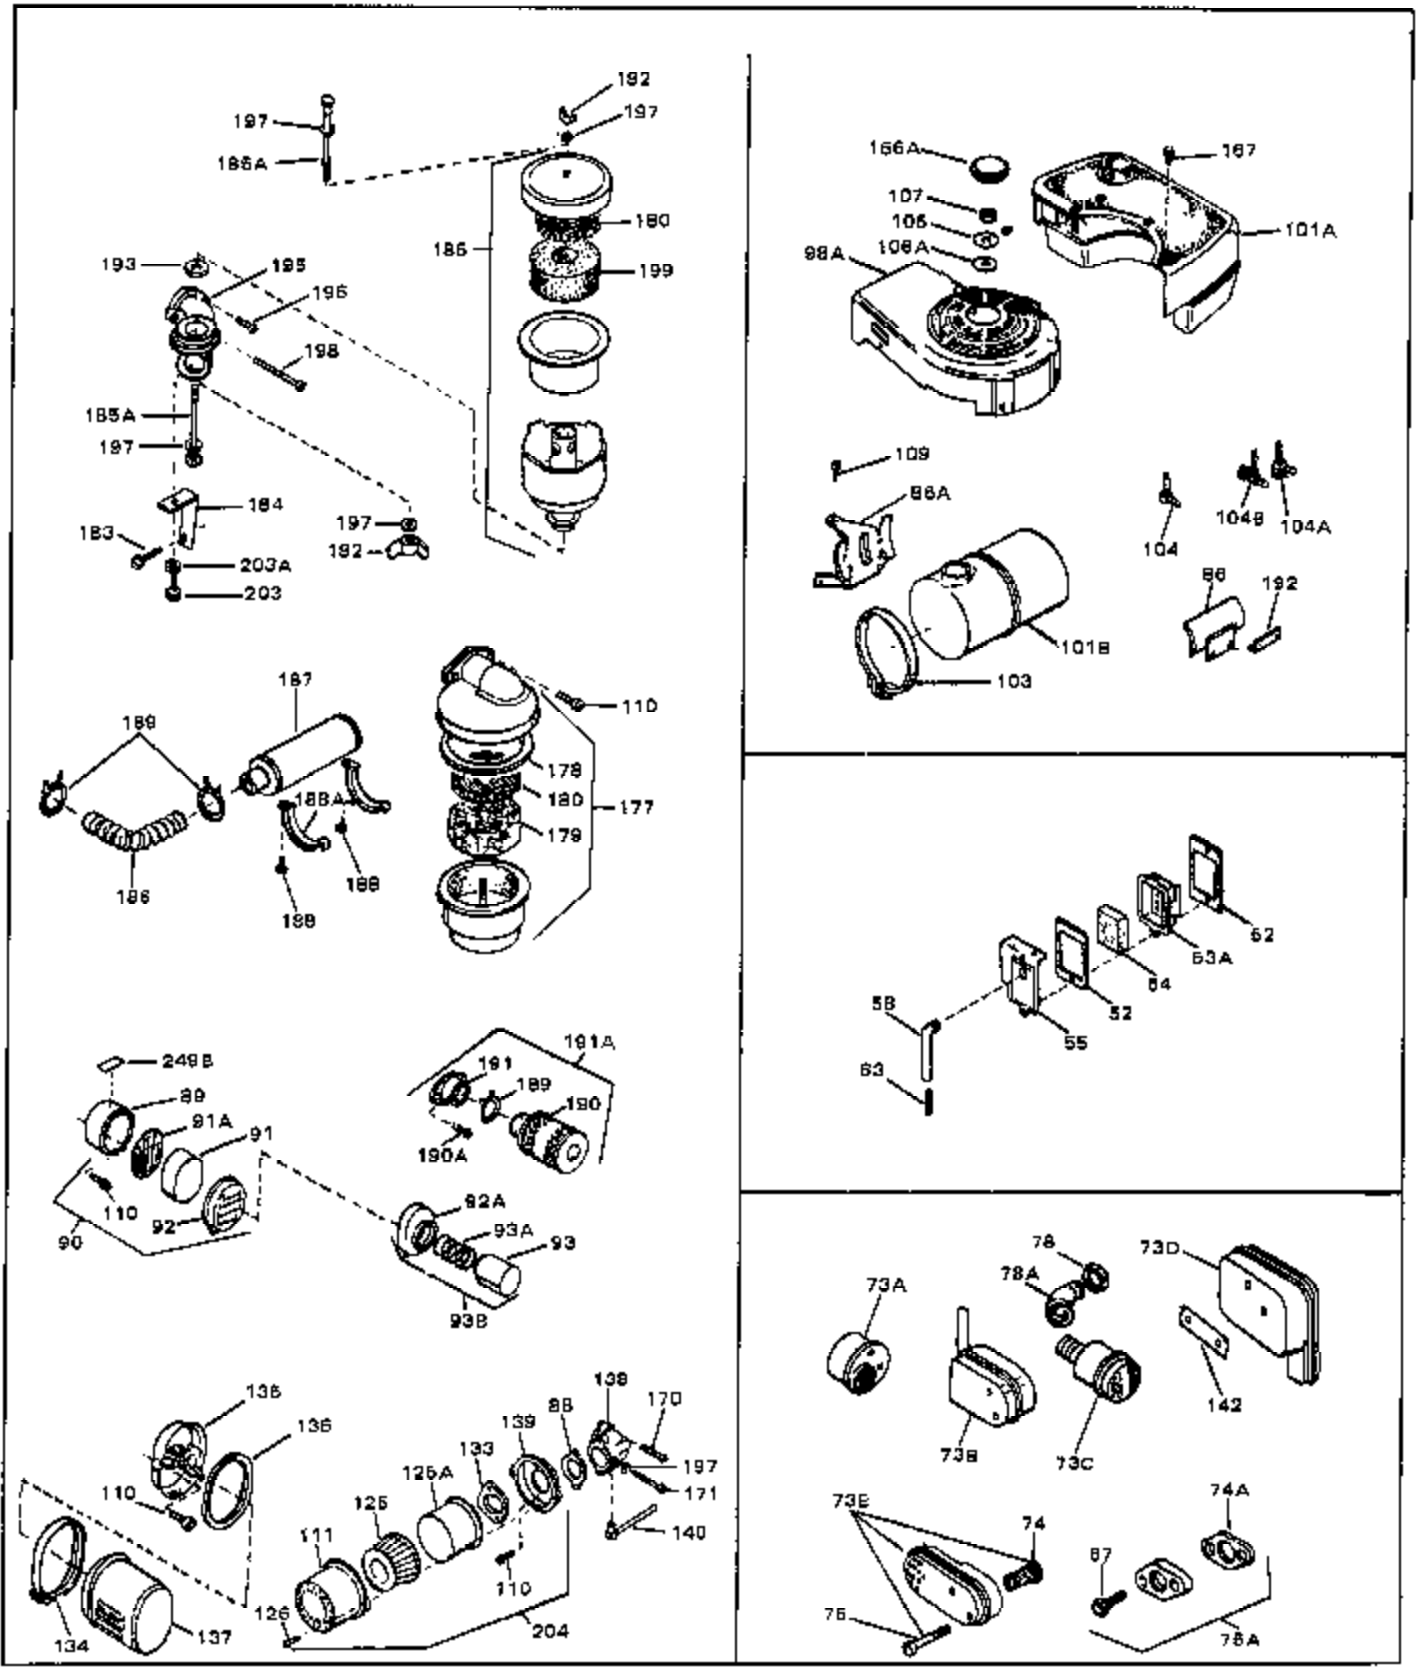

Ref #	Part Number	Qty	Description
52	31619	0	Gasket, Breather cover
63	31778	0	Spring, Coil
67	30063	0	Screw
74A	26754	0	Gasket, Exhaust
75A	730162	0	Kit, Muffler Adapter
75	27182	0	Screw, Hex hd. cap, 1/4-20 x 3-3/8
75	30298	0	Screw, Hex hd. cap, 1/4-20 x 2-1/2
75	650234	0	Screw, Hex hd. cap, 1/4-20 x 3
75	650243	0	Screw, Hex hd. cap, 1/4-20 x 2-3/4
75	650253	0	Screw, Hex hd. cap, 1/4-20 x 2-1/4
75	650493	0	Screw, Hex hd. Sems, 1/4-20 x 1-3/4
75	650795	0	Screw, Hex hd. cap, Sems, 1/4-20 x 2-5/16
78	27675	0	Nut, Conduit
78A	28885	0	Elbow, Exhaust (90°)
78A	30617	0	Elbow, Exhaust (45°)
88	27272	0	Gasket, Air cleaner
91A	29962	0	Screen, Air cleaner
93	450124	0	Bag, Pre-cleaner
93B	730510	0	Kit, Pre-cleaner
93A	450150	0	Spring, Pre-cleaner
104	28584	0	Strainer & Elbow
104B	30863	0	Valve, Fuel shut-off
104A	29683	0	Strainer & Shut-off
106	650490	0	Washer, Belleville
107	650607	0	Nut, Flywheel
109	650561	0	Screw
110	28820	0	Screw
110	29786	0	Screw
110	650399	0	Screw, Phil. fil. hd. Sems, 10-32 x 5/8
126	650152	0	Screw
133	30767	0	Spacer, Air cleaner
140	30635	0	Fitting, Breather
170	650163	0	Screw, Fil. hd. Sems, 10-32 x 7/8
171	650520	0	Screw
182	9577	0	Nut, Wing, 10-24
183	29511	0	Screw, Slotted hex washer hd., 1/4-20 x 7/16
184	30418	0	Bracket, Cleaner elbow
189	32973	0	Clamp, Corbin
190	32972	0	Cleaner, Air
190A	650709	0	Screw
191	32971	0	Adapter, Air cleaner
191A	730145	0	Air Cleaner Kit
192	29432	0	Bracket, Housing
193	27165	0	Gasket, Elbow
196	650163	0	Screw, Fil. hd. Sems, 10-32 x 7/8
197	27183	0	Washer, Fiber
197	31905	0	Washer, Paper
198	650519	0	Screw
198	650520	0	Screw
199	31408	0	Element, Air cleaner
203	30688	0	Screw, Hex hd. Sems, 1/4-20 x 1/2
203A	650722	0	Lockwasher, 1/4
204	730127	0	Cleaner Assy., Air (Poly)