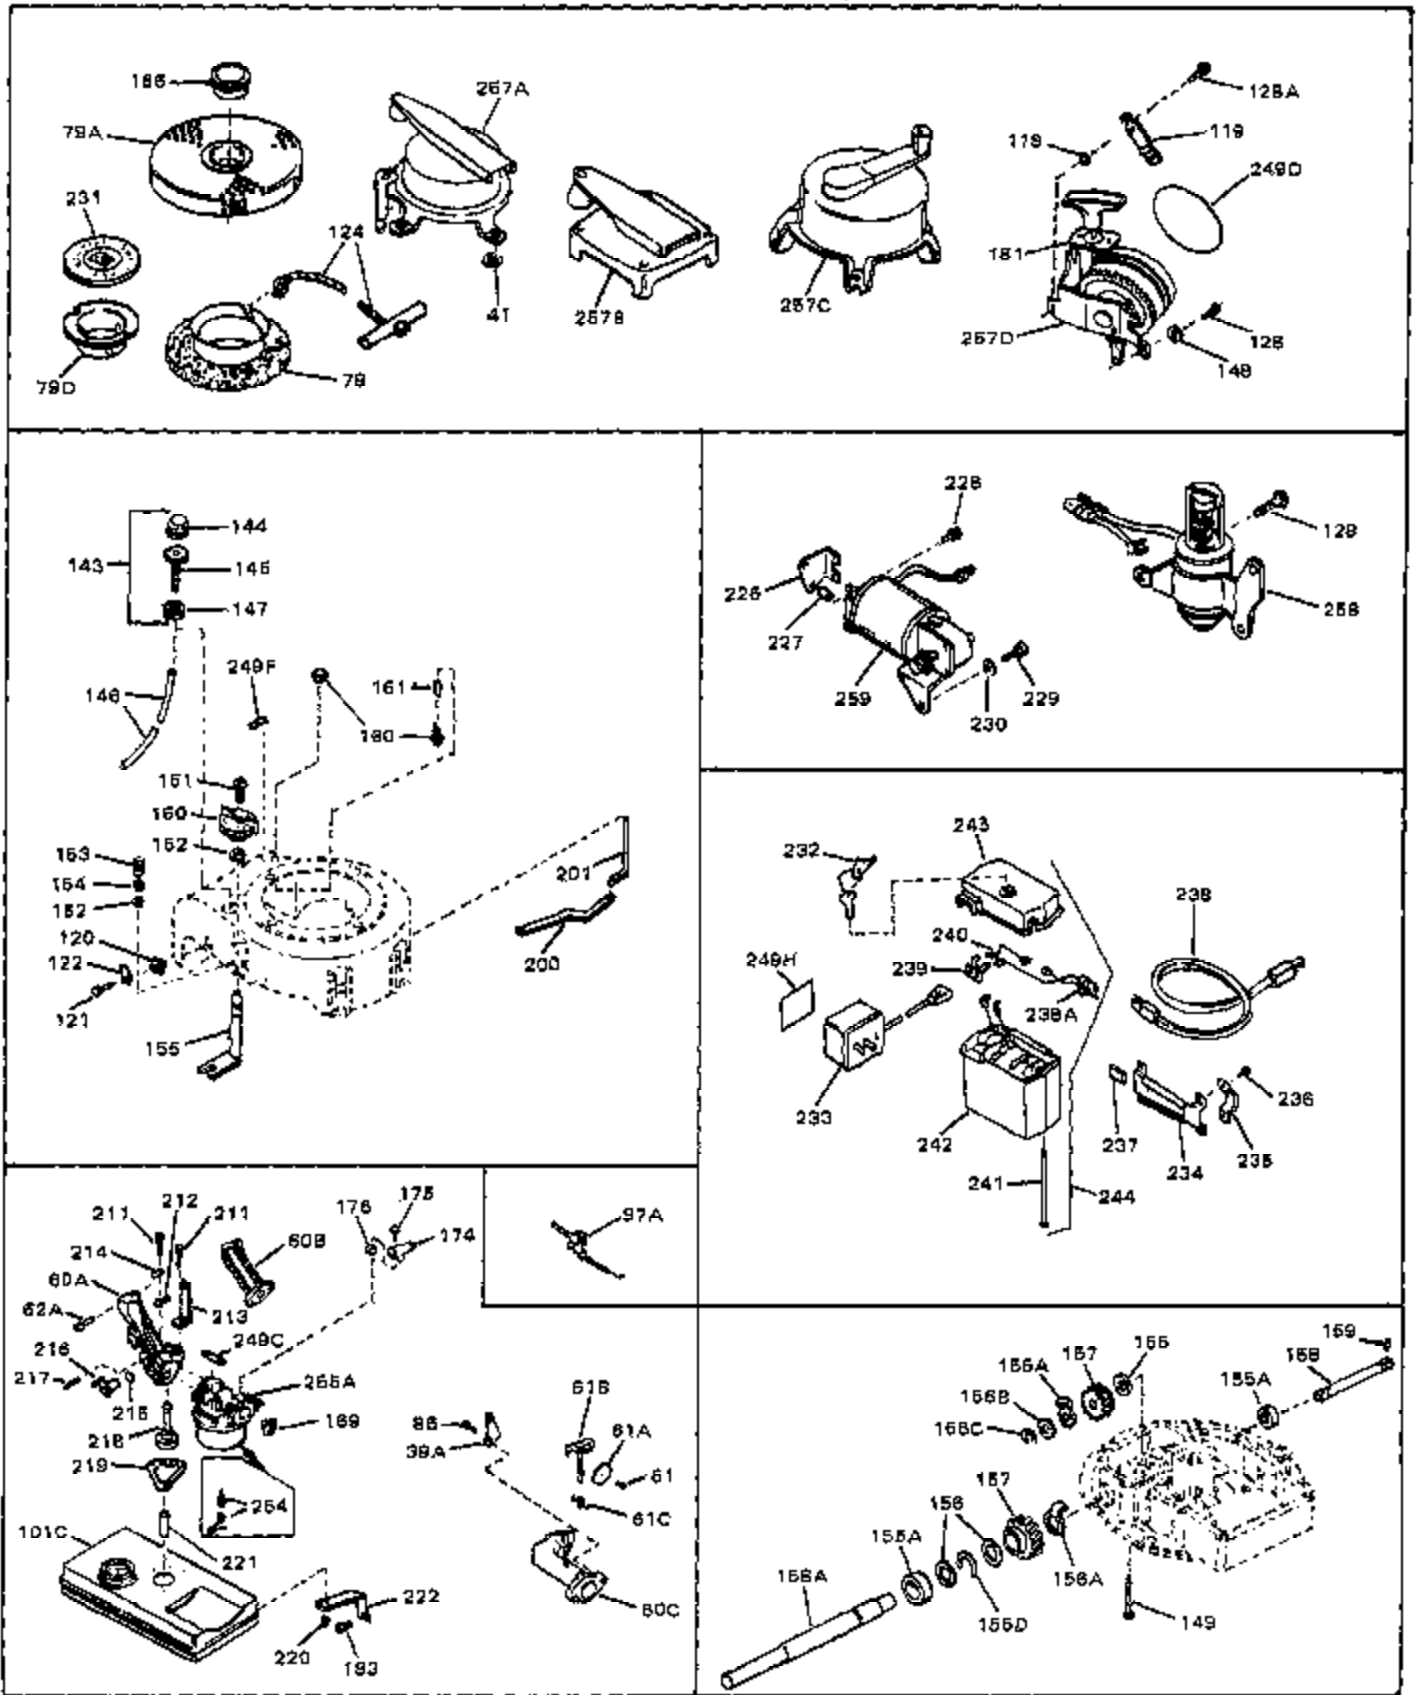

Ref #	Part Number	Qty	Description
39A	33086	0	Lever, Speed adj.
41	27070	0	Lockwasher
41	27656	0	Washer, Flat
41	650168	0	Washer, Flat
79	30892	0	Pulley, Rope starter
79D	590416	0	Cup, Starter
85	30564	0	Screw
85	6201	0	Screw
85	6202	0	Screw
124	590343	0	Rope & Handle Assy., Starter
128	650737	0	Screw, Hex washer hd. taptite, 1/4-20 x 1/2
148	8345	0	Washer, 1/4
149	650492	0	Screw
166	32119	0	Plug, Screen
166	32236	0	Plug, Screen
181	590441	0	Rope Guide Assy.
181	590516	0	Bracket Assy.
183	29511	0	Screw, Slotted hex washer hd., 1/4-20 x 7/16
249C	33743	0	Decal, Stop control
254	631021	0	Inlet Needle, Seat & Clip Assy.
255A	631612	0	Carburetor