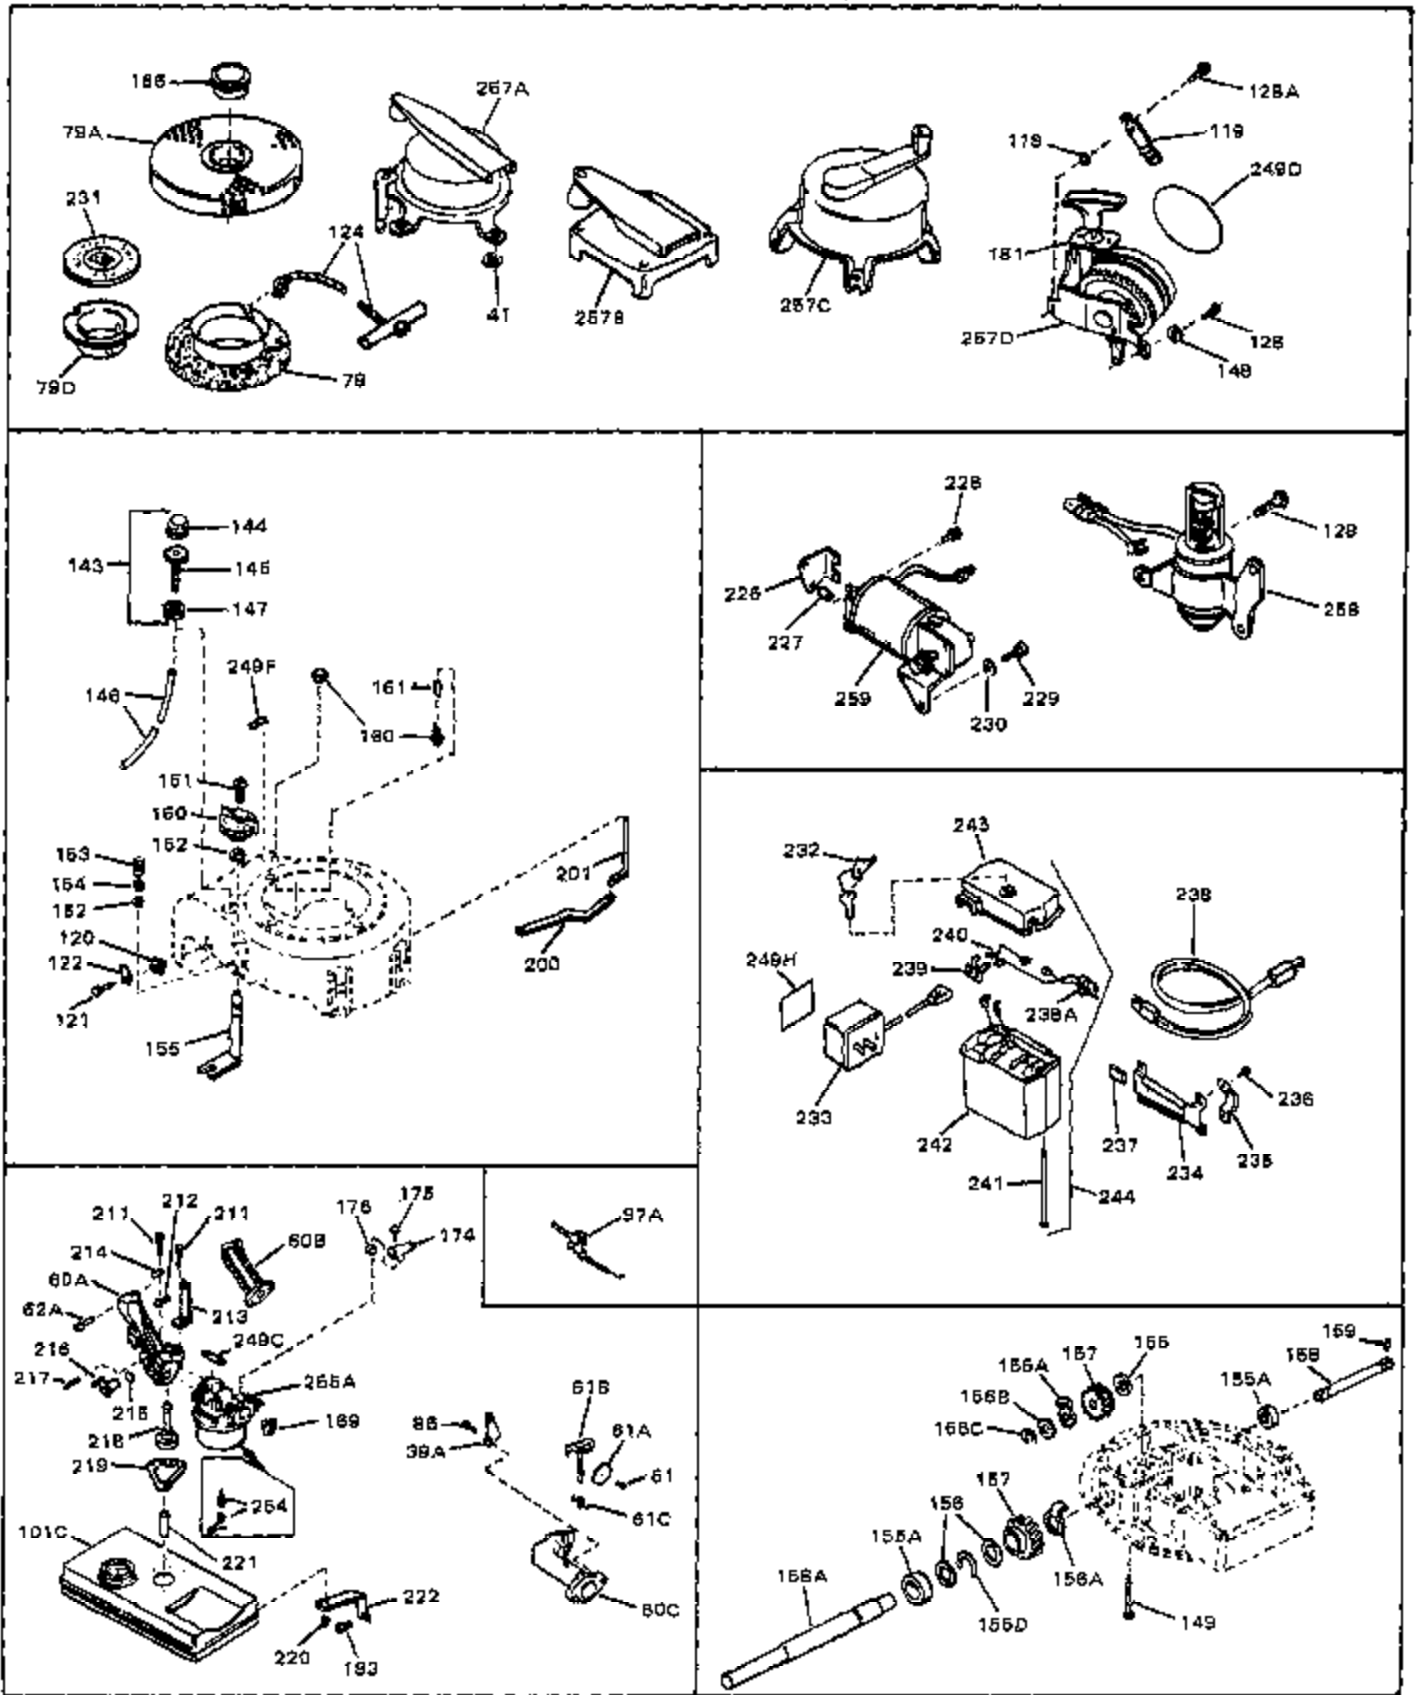

Ref #	Part Number	Qty	Description
41	27070	0	Lockwasher
41	27656	0	Washer, Flat
41	650168	0	Washer, Flat
79D	590416	0	Cup, Starter
79	30892	0	Pulley, Rope starter
85	30564	0	Screw
85	6201	0	Screw
85	6202	0	Screw
124	590343	0	Rope & Handle Assy., Starter
128	650737	0	Screw, Hex washer hd. taptite, 1/4-20 x 1/2
148	8345	0	Washer, 1/4
149	650492	0	Screw
166	32119	0	Plug, Screen
166	32236	0	Plug, Screen
181	590441	0	Rope Guide Assy.
181	590516	0	Bracket Assy.
183	29511	0	Screw, Slotted hex washer hd., 1/4-20 x 7/16
249C	33800	0	Decal, Speed control
254	631021	0	Inlet Needle, Seat & Clip Assy.
255A	631612	0	Carburetor