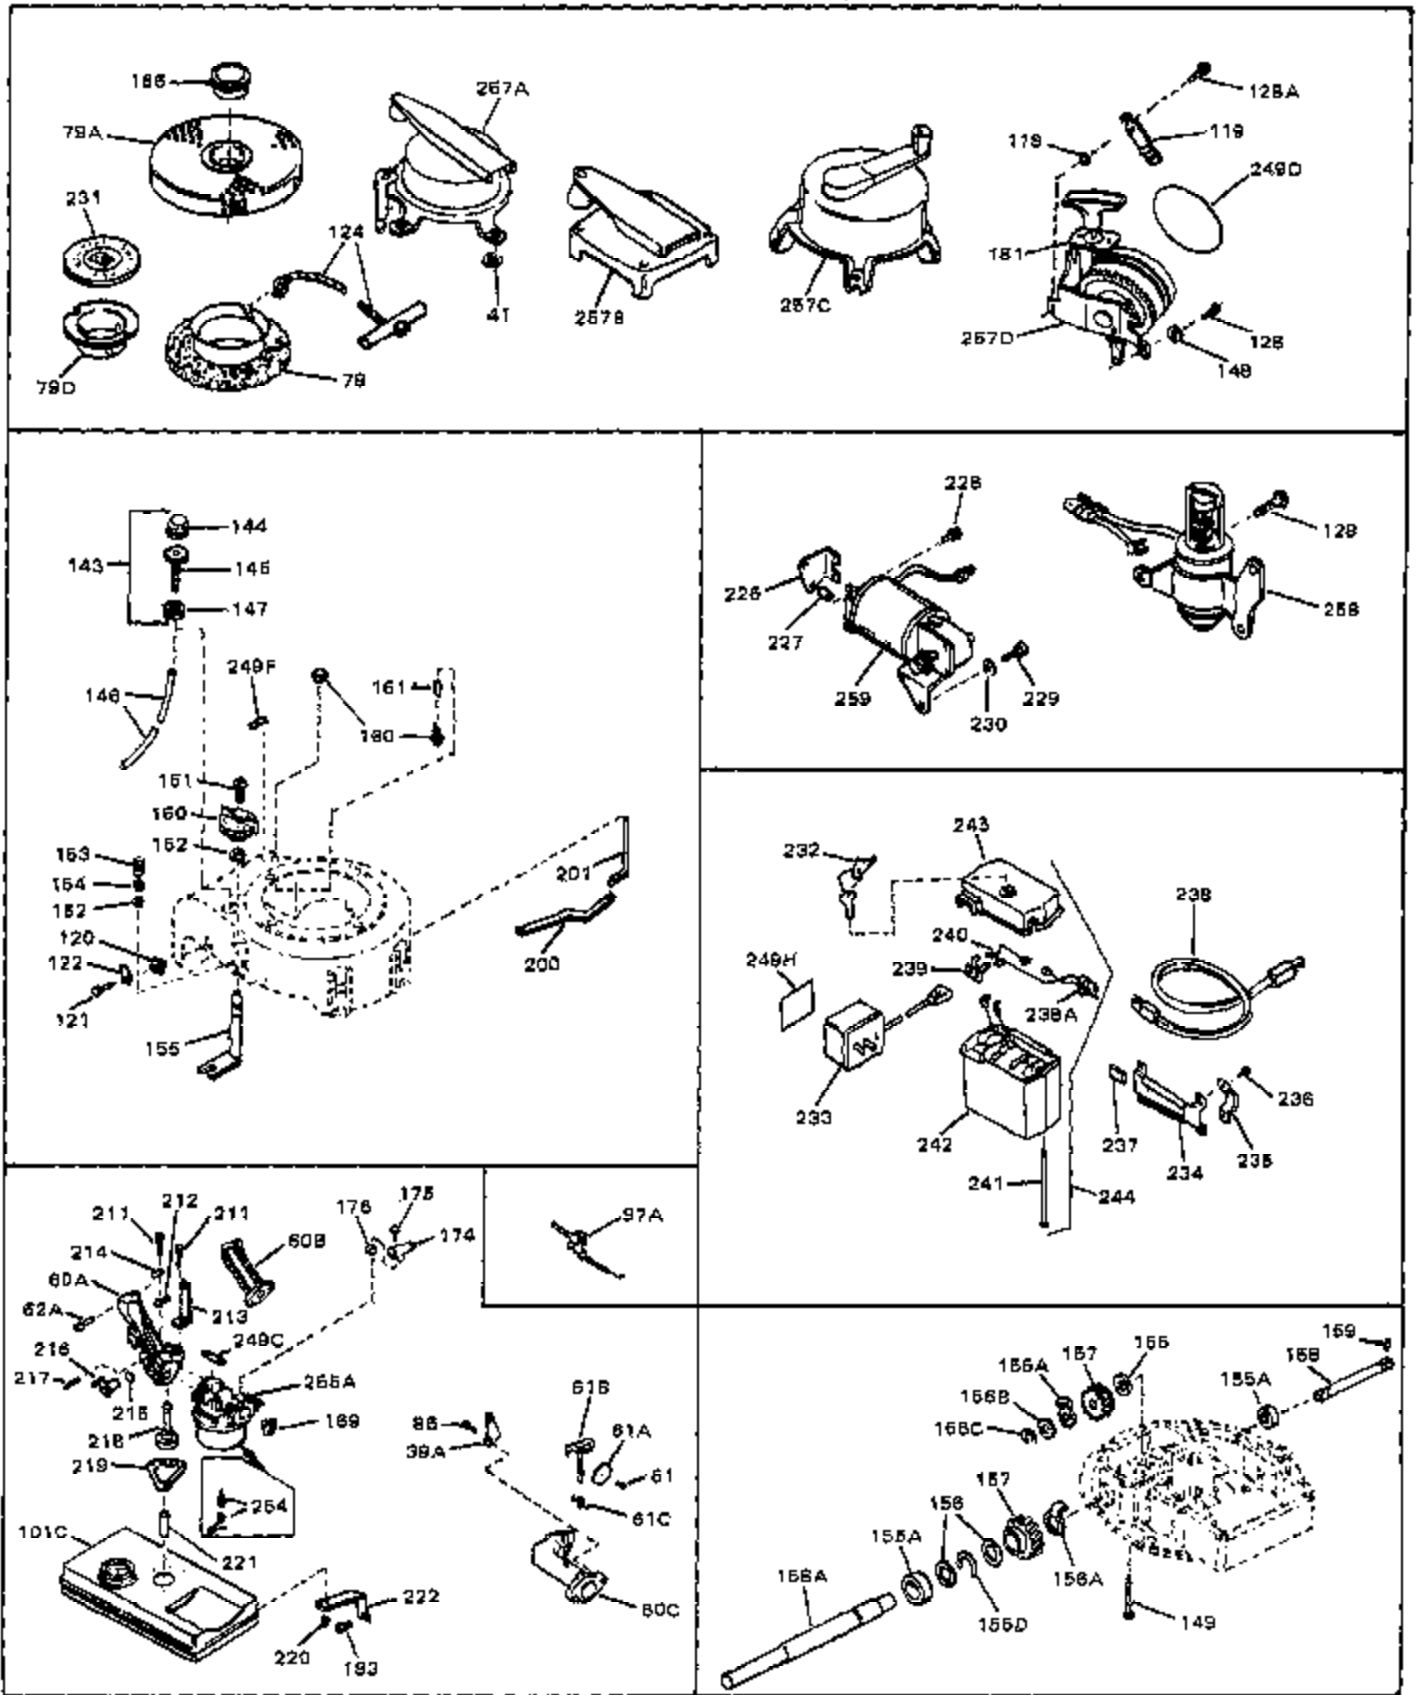

Ref #	Part Number	Qty	Description
41	27070	0	Lockwasher
41	27656	0	Washer, Flat
41	650168	0	Washer, Flat
79D	590416	0	Cup, Starter
79	30892	0	Pulley, Rope starter
85	30564	0	Screw
85	6201	0	Screw
85	6202	0	Screw
124	590343	0	Rope & Handle Assy., Starter
128	650737	0	Screw, Hex washer hd. taptite, 1/4-20 x 1/2
148	650168	0	Washer, Flat
148	8345	0	Washer, 1/4
149	650492	0	Screw
166	32119	0	Plug, Screen
166	32236	0	Plug, Screen
181	590441	0	Rope Guide Assy.
181	590516	0	Bracket Assy.
183	29511	0	Screw, Slotted hex washer hd., 1/4-20 x 7/16
254	631021	0	Inlet Needle, Seat & Clip Assy.
255A	631612	0	Carburetor