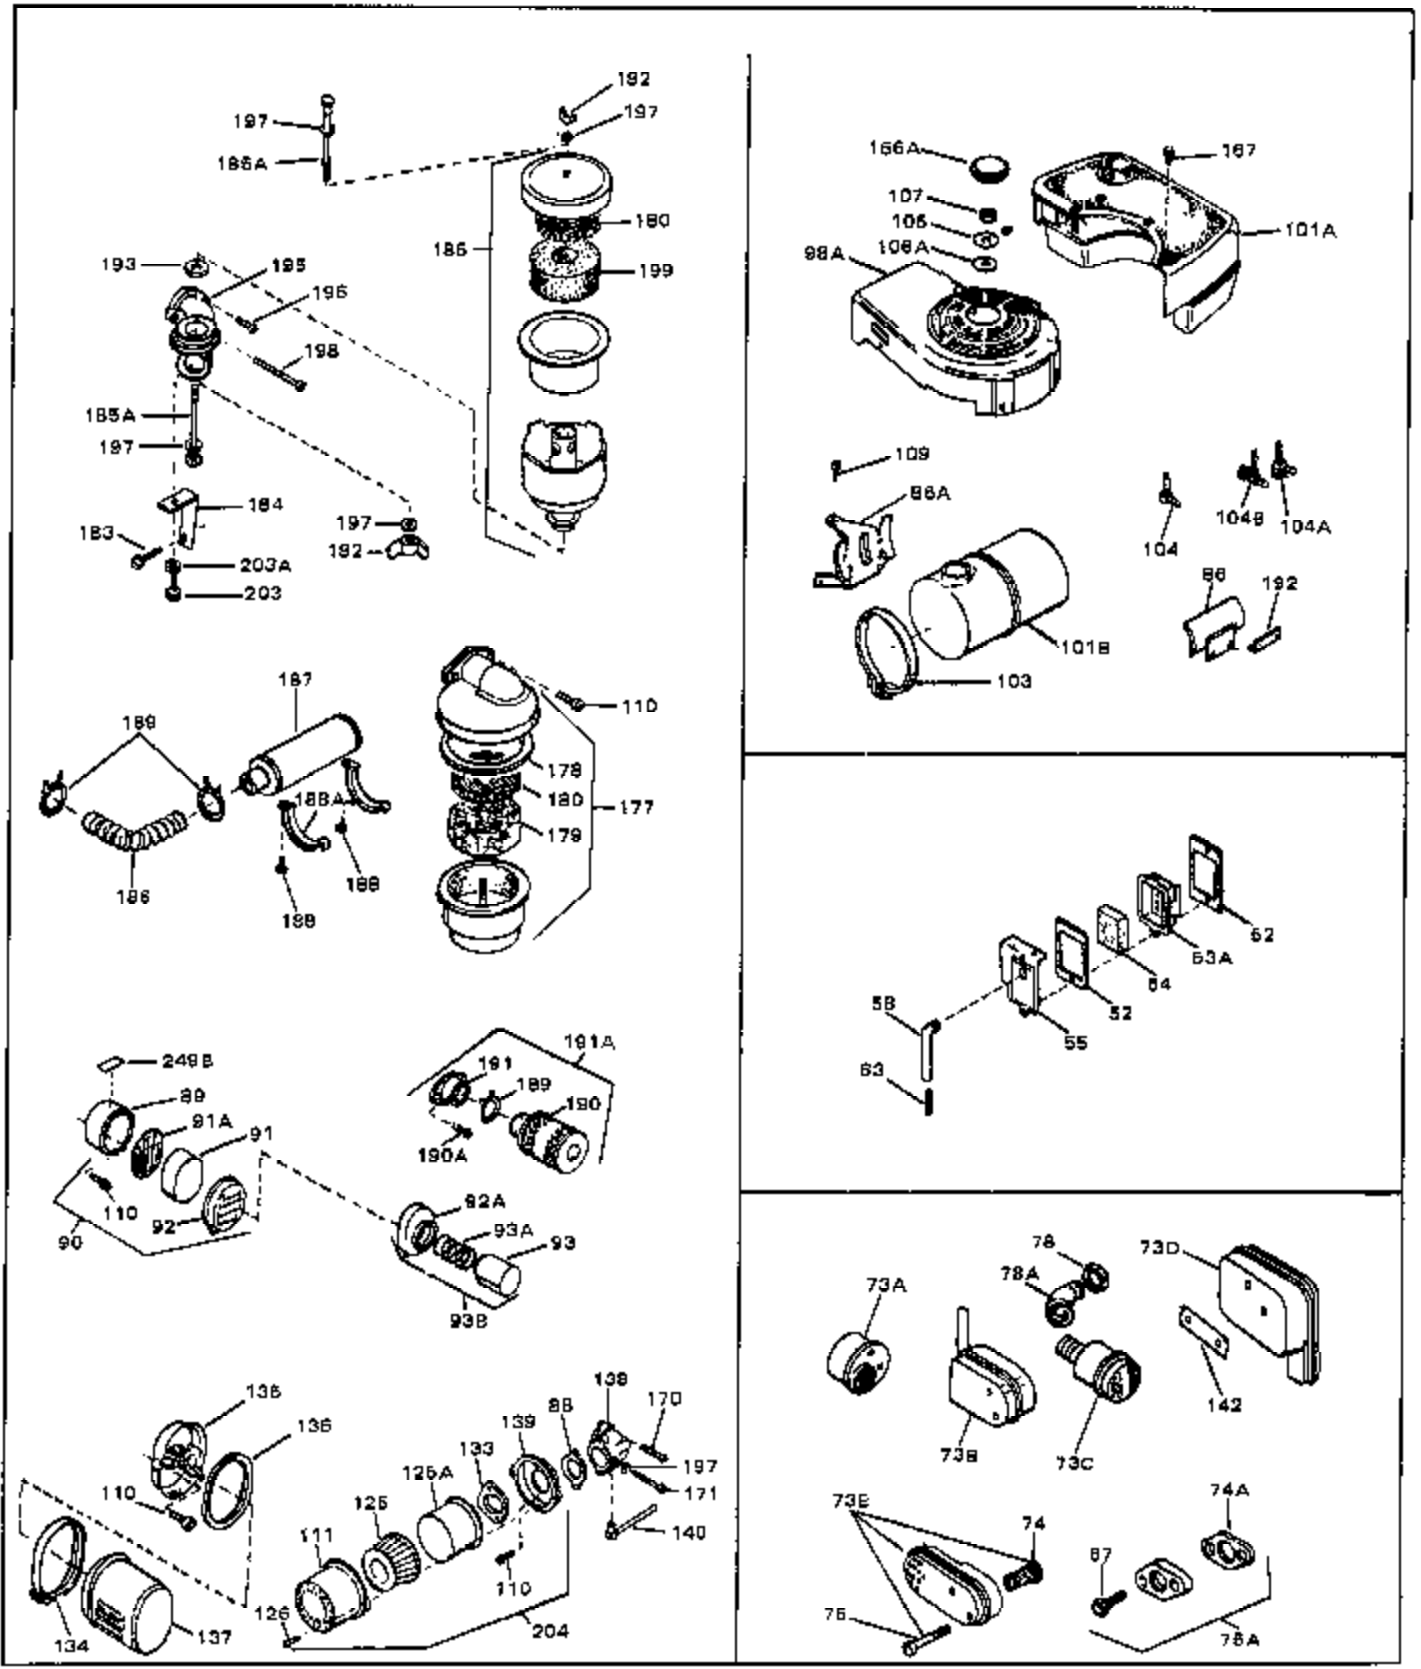

Ref #	Part Number	Qty	Description
52	31619	0	Gasket, Breather cover
63	31778	0	Spring, Coil
67	30063	0	Screw
75A	730162	0	Kit, Muffler Adapter
75	27182	0	Screw, Hex hd. cap, 1/4-20 x 3-3/8
75	30298	0	Screw, Hex hd. cap, 1/4-20 x 2-1/2
75	650234	0	Screw, Hex hd. cap, 1/4-20 x 3
75	650243	0	Screw, Hex hd. cap, 1/4-20 x 2-3/4
75	650253	0	Screw, Hex hd. cap, 1/4-20 x 2-1/4
75	650493	0	Screw, Hex hd. Sems, 1/4-20 x 1-3/4
75	650795	0	Screw, Hex hd. cap, Sems, 1/4-20 x 2-5/16
78A	28885	0	Elbow, Exhaust (90°)
78A	30617	0	Elbow, Exhaust (45°)
78	27675	0	Nut, Conduit
88	27272	0	Gasket, Air cleaner
91A	29962	0	Screen, Air cleaner
93A	450150	0	Spring, Pre-cleaner
93B	730510	0	Kit, Pre-cleaner
93	450124	0	Bag, Pre-cleaner
104A	29683	0	Strainer & Shut-off
104B	30863	0	Valve, Fuel shut-off
104	28584	0	Strainer & Elbow
106	650490	0	Washer, Belleville
107	650607	0	Nut, Flywheel
109	650561	0	Screw
110	28820	0	Screw
110	29786	0	Screw
110	650399	0	Screw, Phil. fil. hd. Sems, 10-32 x 5/8
126	650152	0	Screw
133	30767	0	Spacer, Air cleaner
140	30635	0	Fitting, Breather
170	650163	0	Screw, Fil. hd. Sems, 10-32 x 7/8
171	650520	0	Screw
182	9577	0	Nut, Wing, 10-24
183	29511	0	Screw, Slotted hex washer hd., 1/4-20 x 7/16
184	30418	0	Bracket, Cleaner elbow
189	32973	0	Clamp, Corbin
190A	650709	0	Screw
190	32972	0	Cleaner, Air
191	32971	0	Adapter, Air cleaner
191A	730145	0	Air Cleaner Kit
192	29432	0	Bracket, Housing
193	27165	0	Gasket, Elbow
196	650163	0	Screw, Fil. hd. Sems, 10-32 x 7/8
197	27183	0	Washer, Fiber
197	31905	0	Washer, Paper
198	650519	0	Screw
198	650520	0	Screw
199	31408	0	Element, Air cleaner
203	30688	0	Screw, Hex hd. Sems, 1/4-20 x 1/2
203A	650722	0	Lockwasher, 1/4
204	730127	0	Cleaner Assy., Air (Poly)