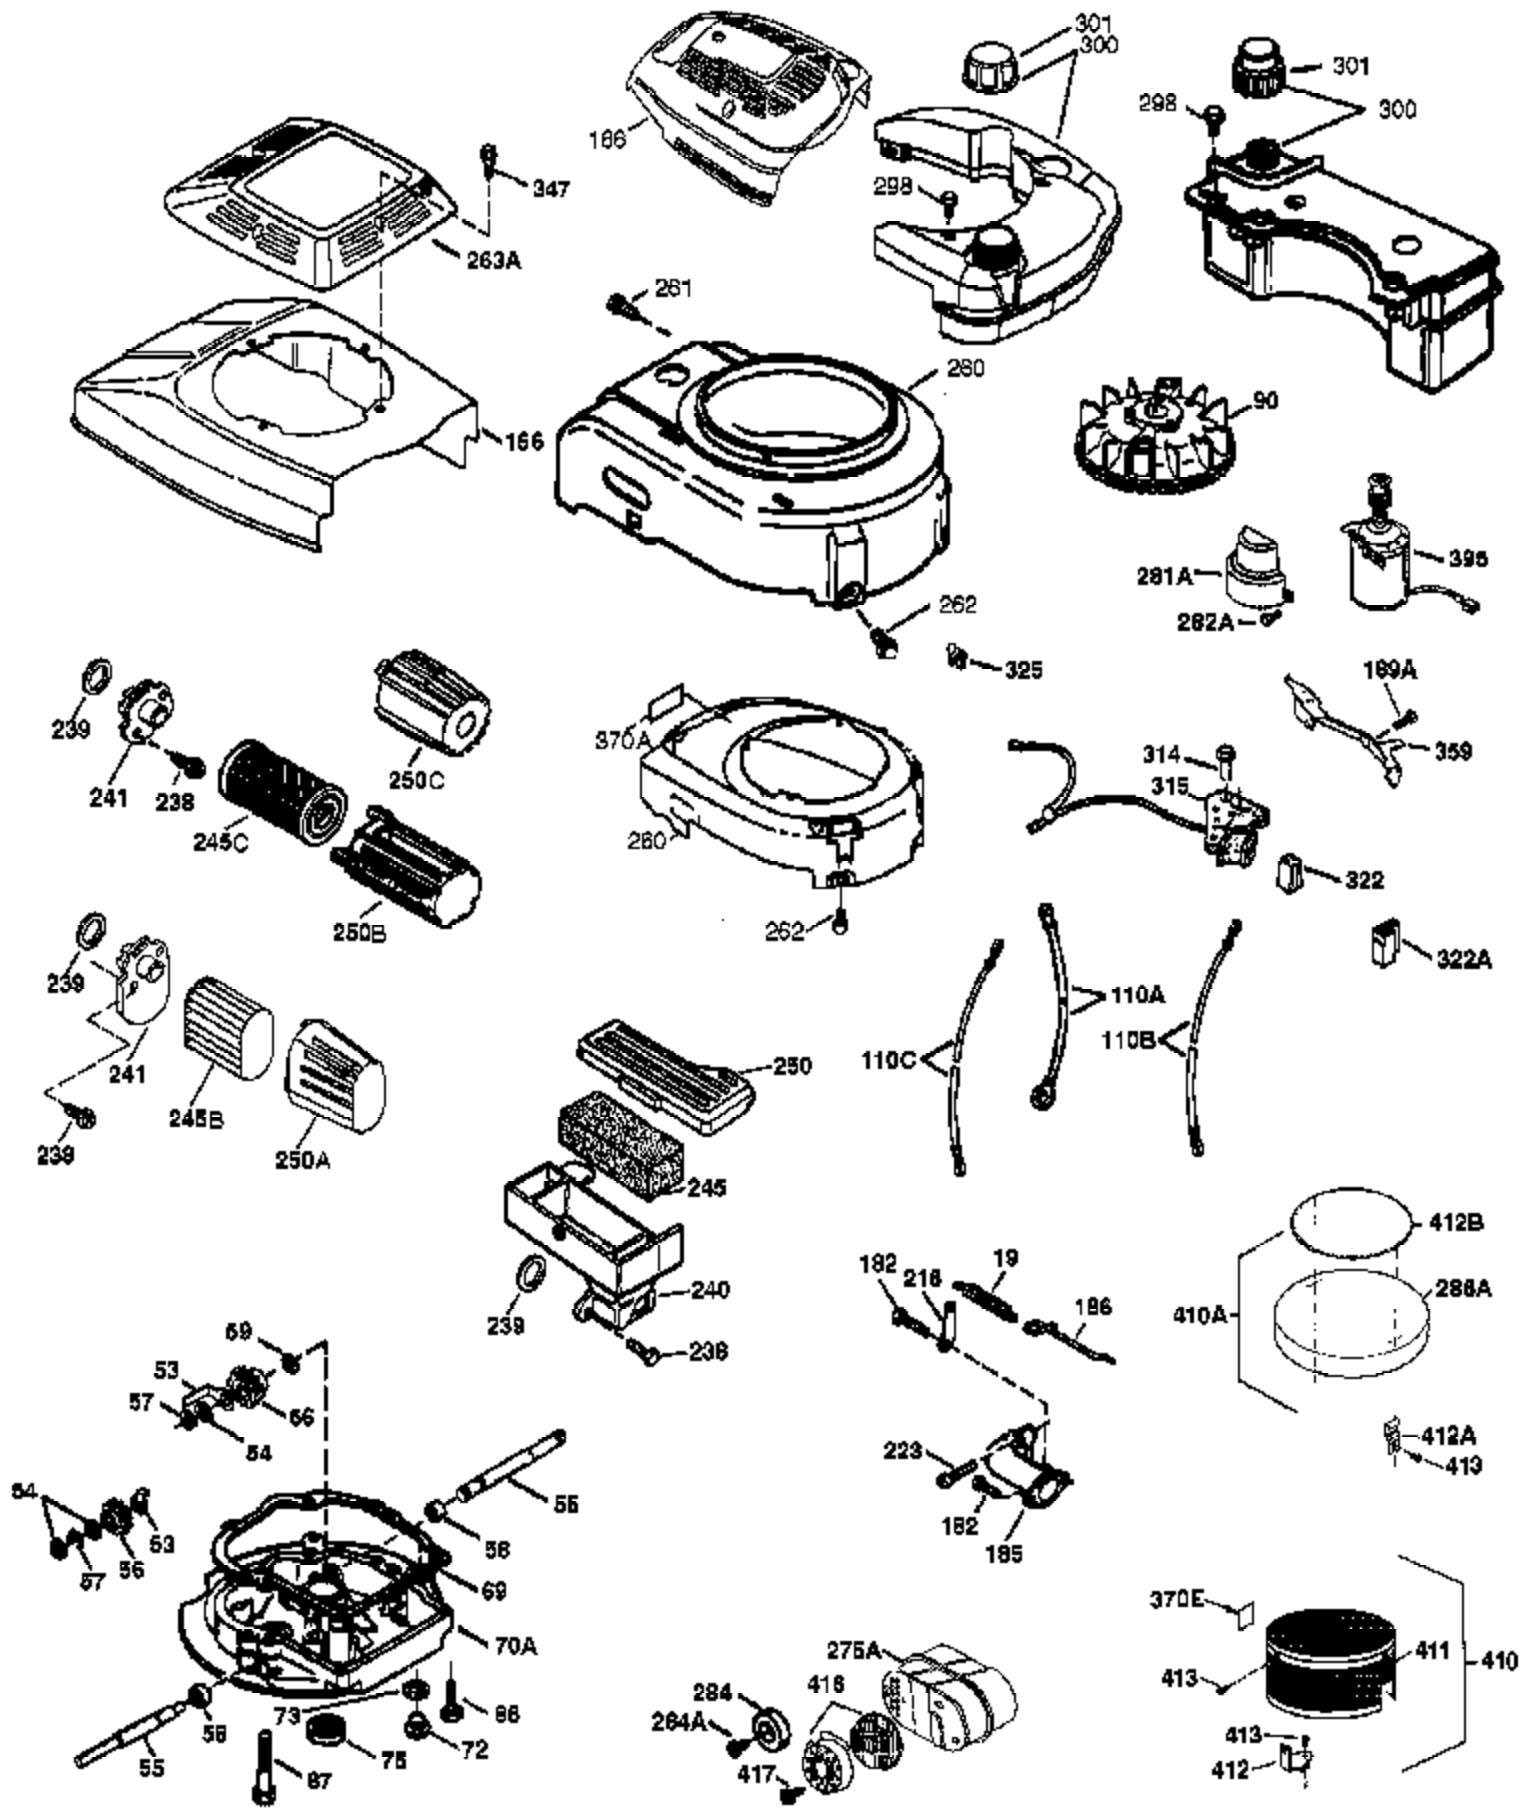

Ref #	Part Number	Qty	Description
19	36796	1	Extension Spring
41	35541	1	Piston & Pin Ass'y. (Std.) (Incl. 43)
41	35542	1	Piston & Pin Ass'y. (.010" OS) (Incl. 43)
41	35543	1	Piston & Pin Ass'y. (.020" OS) (Incl. 43)
69	35261	1	* Mounting Flange Gasket
72	36083	1	Oil Drain Plug
75	27897	1	Oil Seal
86	650488	6	Screw, 1/4-20 x 1-1/4"
90	611112	1	Flywheel
182	6201	2	Screw, 1/4-28 x 7/8"
185	36785	1	Intake Pipe
186	36255	1	Governor Link
223	650451	2	Screw, 1/4-20 x 1"
238	650932	2	Screw, 10-32 x 49/64"
239	34338	1	* Air Cleaner Gasket
241	35797	1	Air Cleaner Collar
245	35066	1	Air Cleaner Filter
250	35986	1	Air Cleaner Cover
260	36798	1	Blower Housing
261	30200	2	Screw, 10-24 x 9/16"
262	650831	2	Screw, 1/4-20 x 1/2"
300	35586	1	Fuel Tank (Incl. 292 & 301)
301	36246	1	Fuel Cap
370A	36261	2	Lubrication Decal
416	36085	1	Spark Arrestor Kit (Incl. 417)(Optional)
417	650760	1	Screw, 8-32 x 3/8" (Optional)