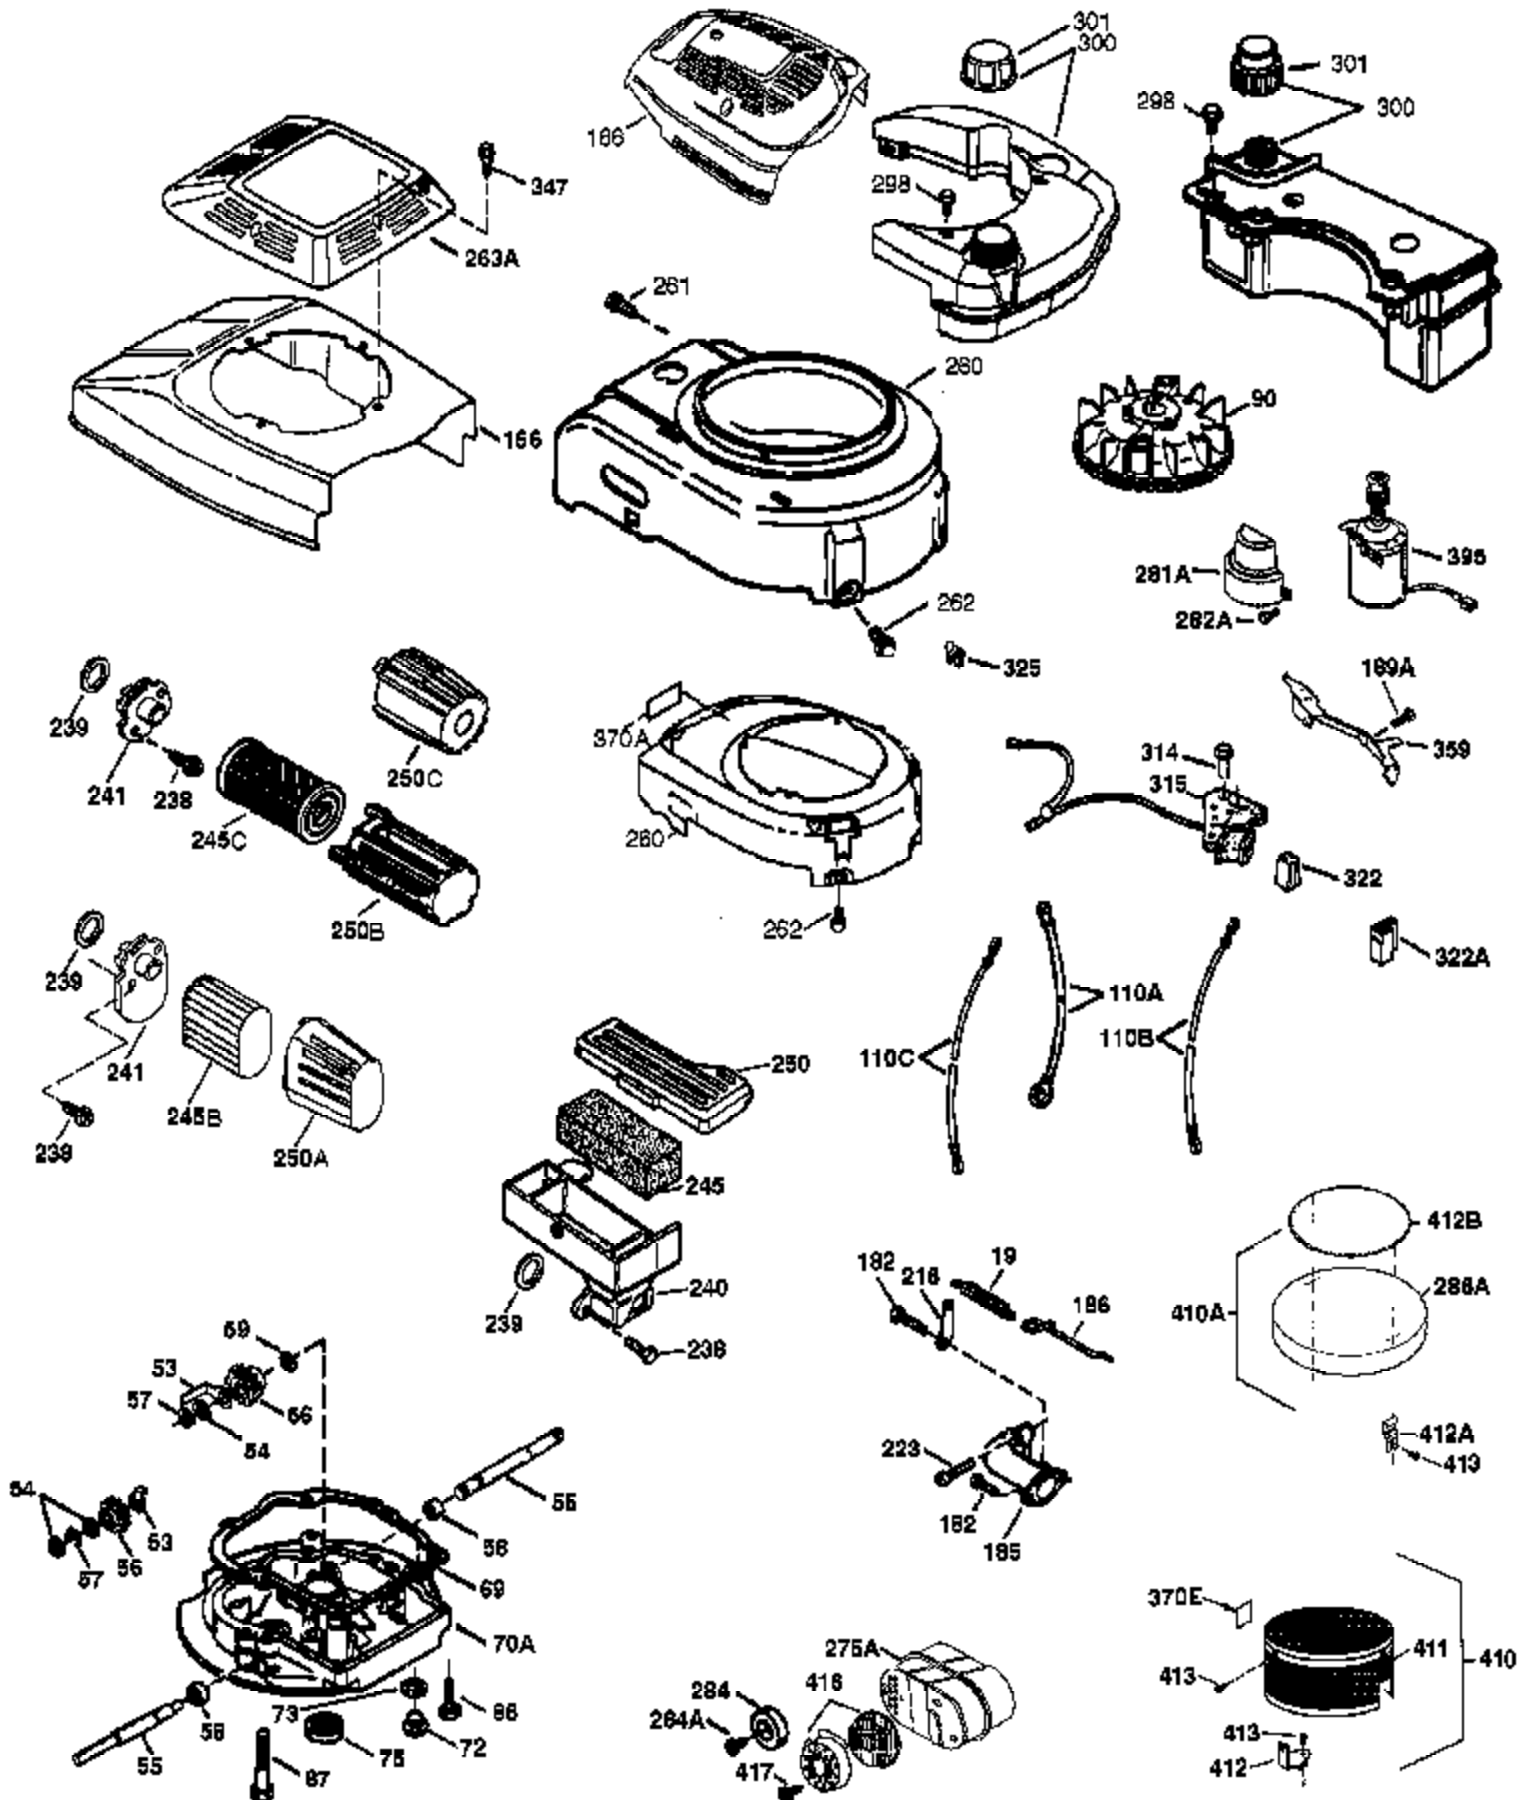

Ref #	Part Number	Qty	Description
19	36281	1	Extension Spring
41	35541	1	Piston & Pin Ass'y. (Std.) (Incl. 43)
41	35542	1	Piston & Pin Ass'y. (.010" OS) (Incl. 43)
41	35543	1	Piston & Pin Ass'y. (.020" OS) (Incl. 43)
69	35261	1	Mounting Flange Gasket
72	36083	1	Oil Drain Plug
75	27897	1	Oil Seal
86	650488	6	Screw, 1/4-20 x 1-1/4"
90	611112	1	Flywheel
182	6201	2	Screw, 1/4-28 x 7/8"
185	36785	1	Intake Pipe
186	32653	1	Governor Link
216	33086	1	R.P.M. Adjusting Lever
223	650451	2	Screw, 1/4-20 x 1"
238	650806	2	Screw, 10-32 x 5/8"
239	34338	1	* Air Cleaner Gasket
240	37115	1	Air Cleaner Body
245	37116	1	Air Cleaner Filter
250	37118	1	Air Cleaner Cover
260	37135	1	Blower Housing
261	30200	2	Screw, 10-24 x 9/16"
262	650831	2	Screw, 1/4-20 x 1/2"
300	35586	1	Fuel Tank (Incl. 292 & 301)
301	36246	1	Fuel Cap
370A	36261	1	Lubrication Decal
416	36085	1	Spark Arrestor Kit (Incl. 417)(Optional)
417	650760	1	Screw, 8-32 x 3/8" (Optional)